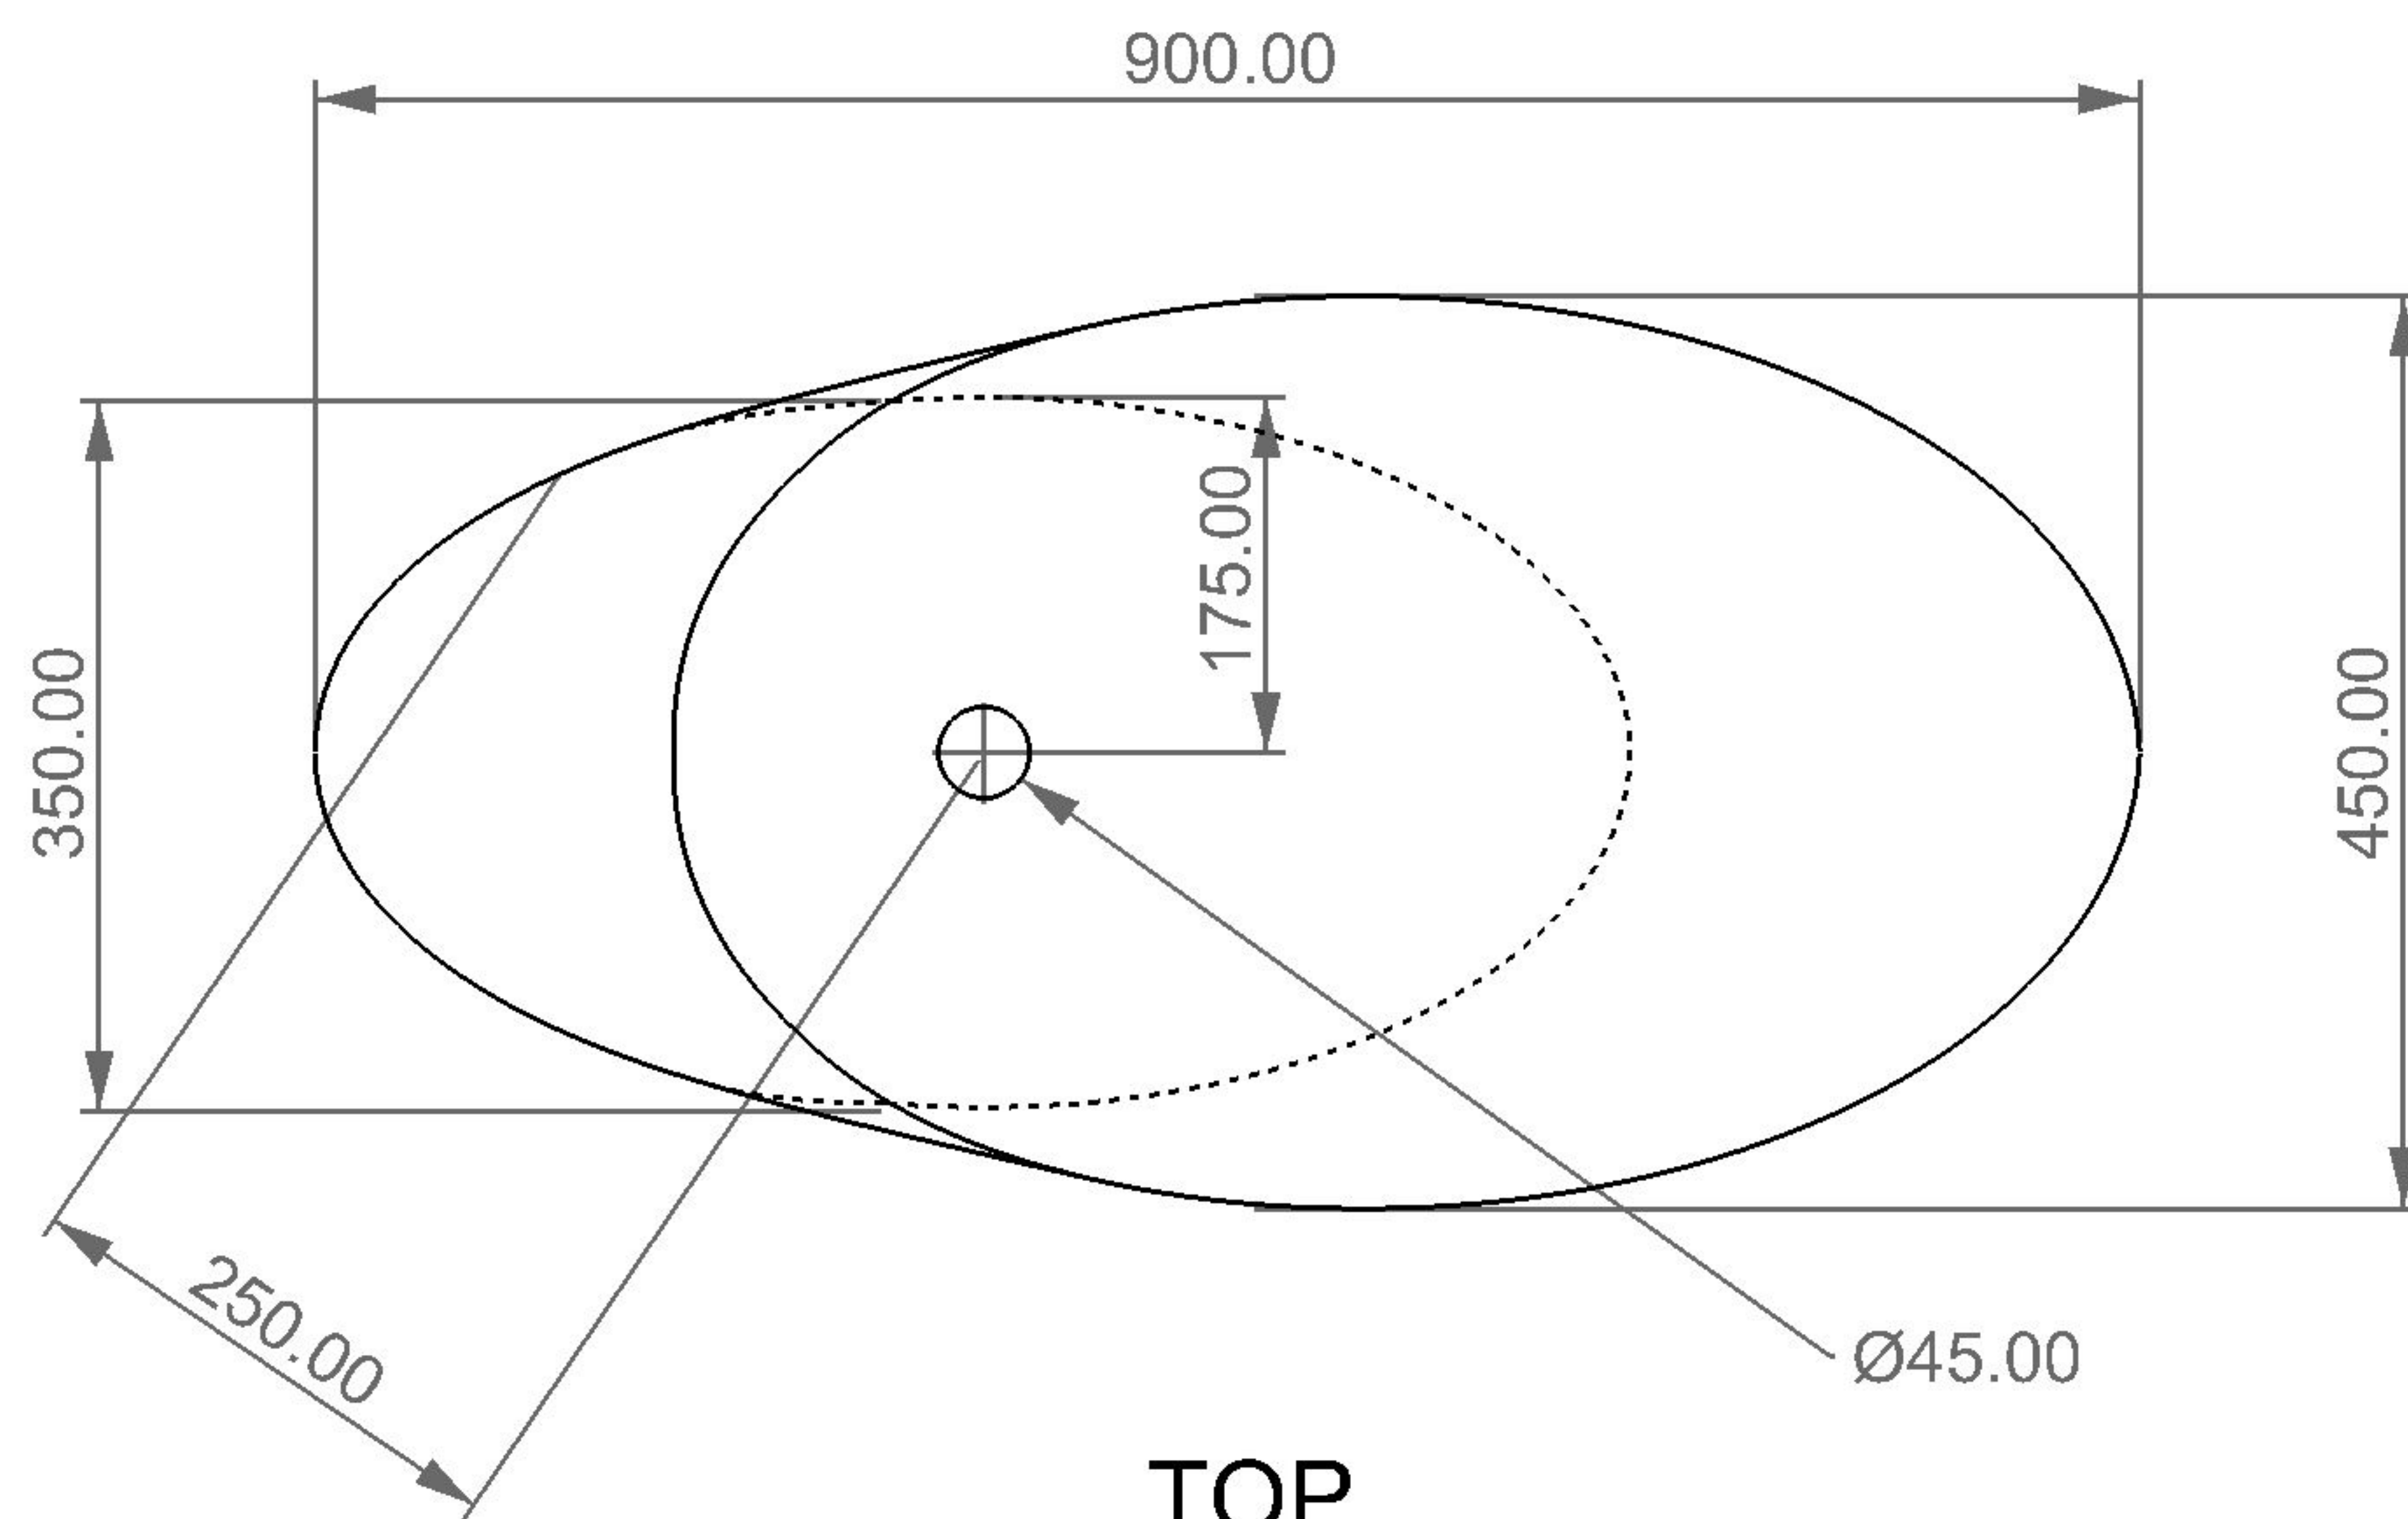

LEFT

FRONT

GSG
CERAMIC DESIGN

lavabo appoggio TOUCH 70
washbasin Countertop TOUCH 70

TOP

SECTION

Designation	
lavabo TOUCH 90 washbasin TOUCH 90	
Scale	<p>This drawing including the respective data may neither be duplicated nor modified nor altered without the consent of GSG Ceramic Design. The use of the data/technical drawings take place at users own risk and under exclusion of any liability of GSG Ceramic Design. The dimensions are not binding; products are subject to changes. Measurement shown may be subjected to small variations or are indicative.</p>
1:10	
cod. TOLAV90	