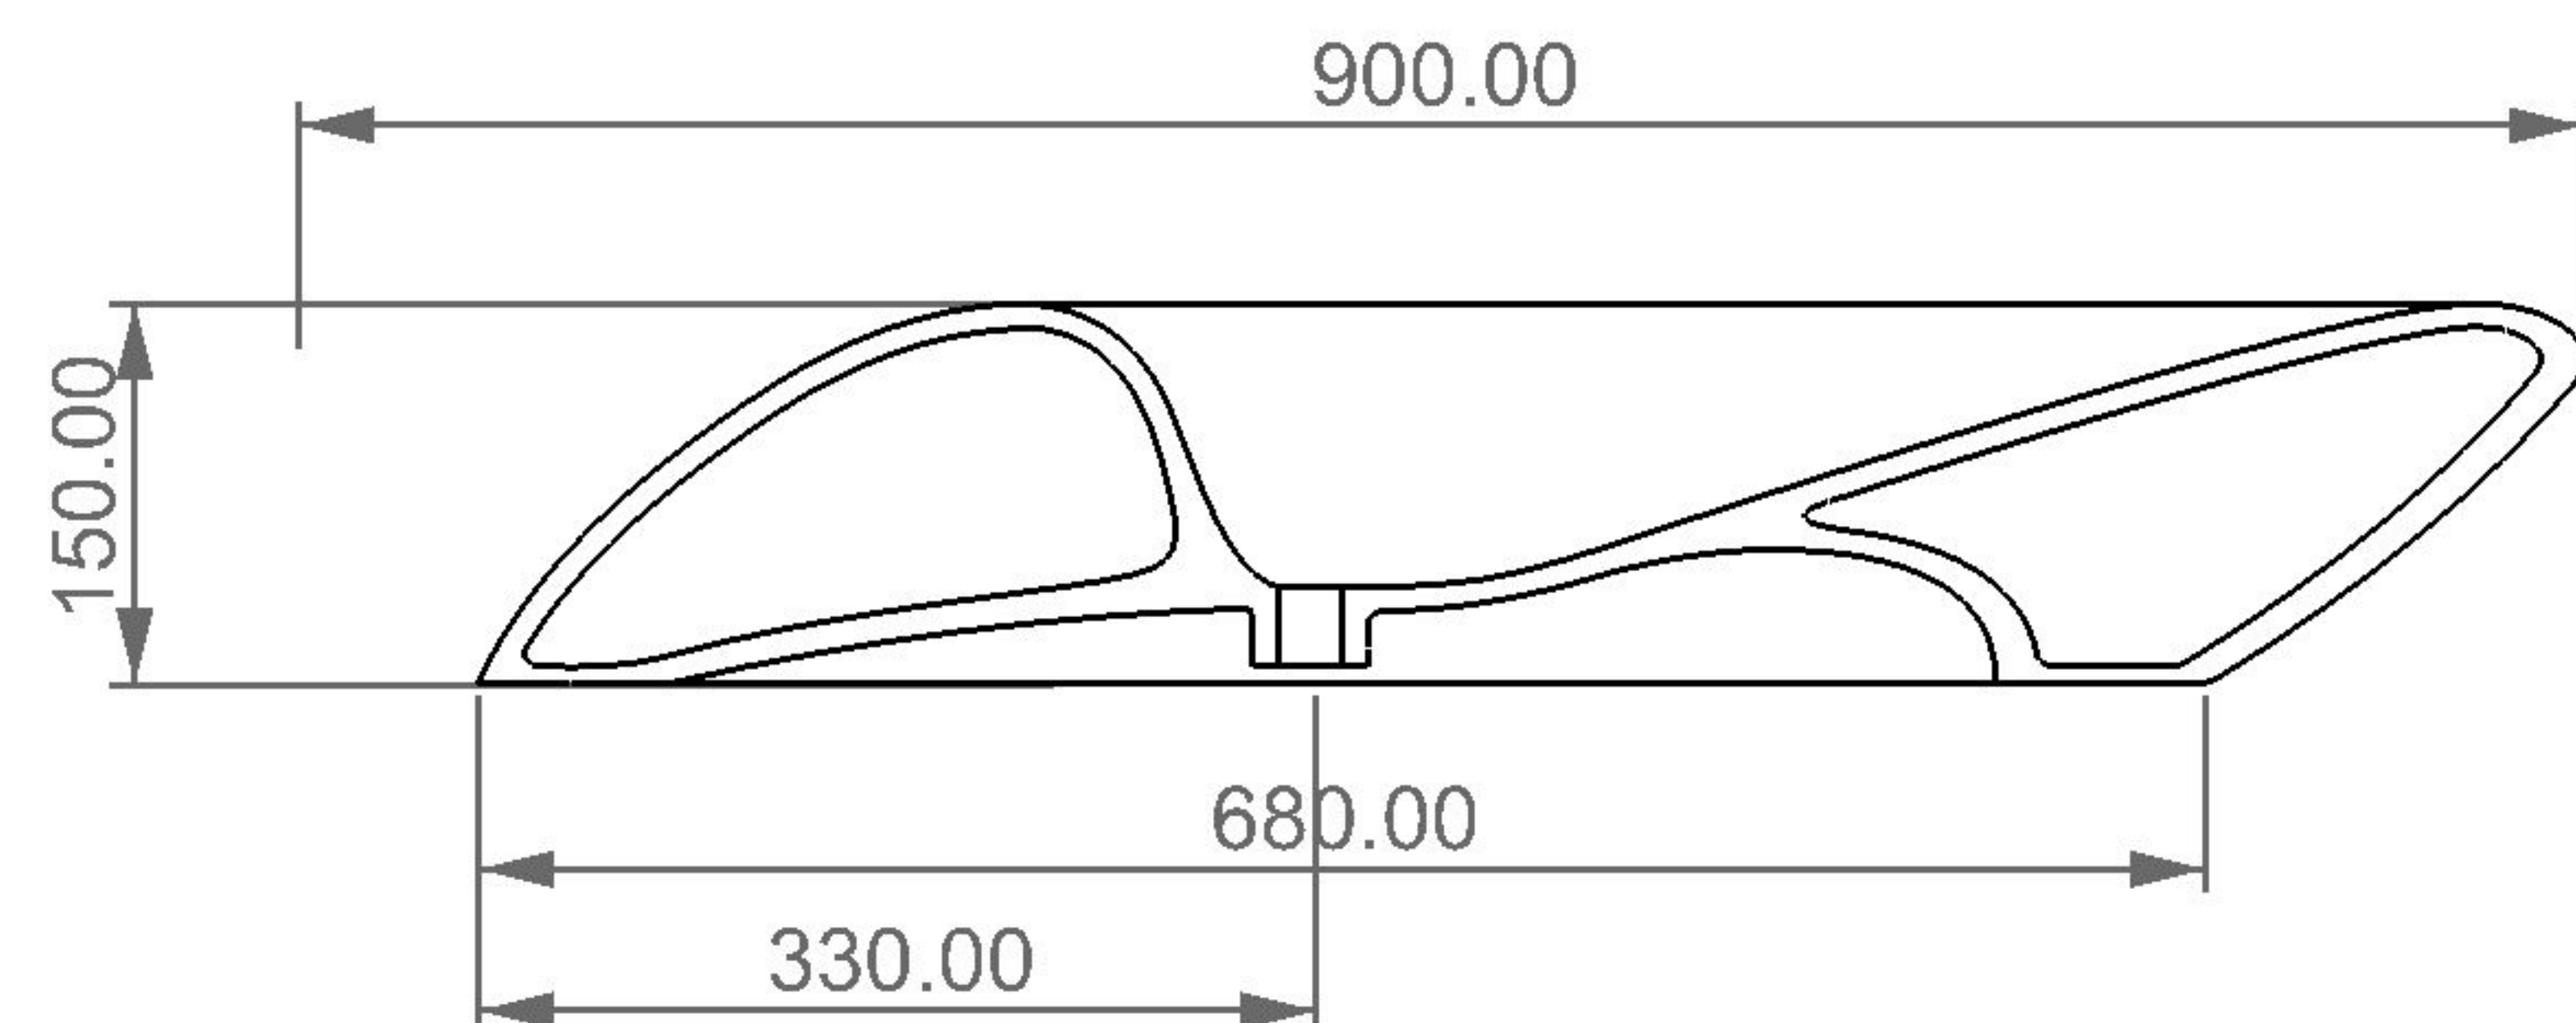

LEFT

FRONT

GSG
CERAMIC DESIGN

lavabo appoggio TOUCH 70
washbasin Countertop TOUCH 70

TOP

SECTION

Designation	
lavabo TOUCH 90 washbasin TOUCH 90	
Scale	<p>This drawing including the respective data may neither be duplicated nor modified nor altered without the consent of GSG Ceramic Design. The use of the data/technical drawings take place at users own risk and under exclusion of any liability of GSG Ceramic Design. The dimensions are not binding; products are subject to changes. Measurement shown may be subjected to small variations or are indicative.</p>
1:10	
cod. TOLAV90	