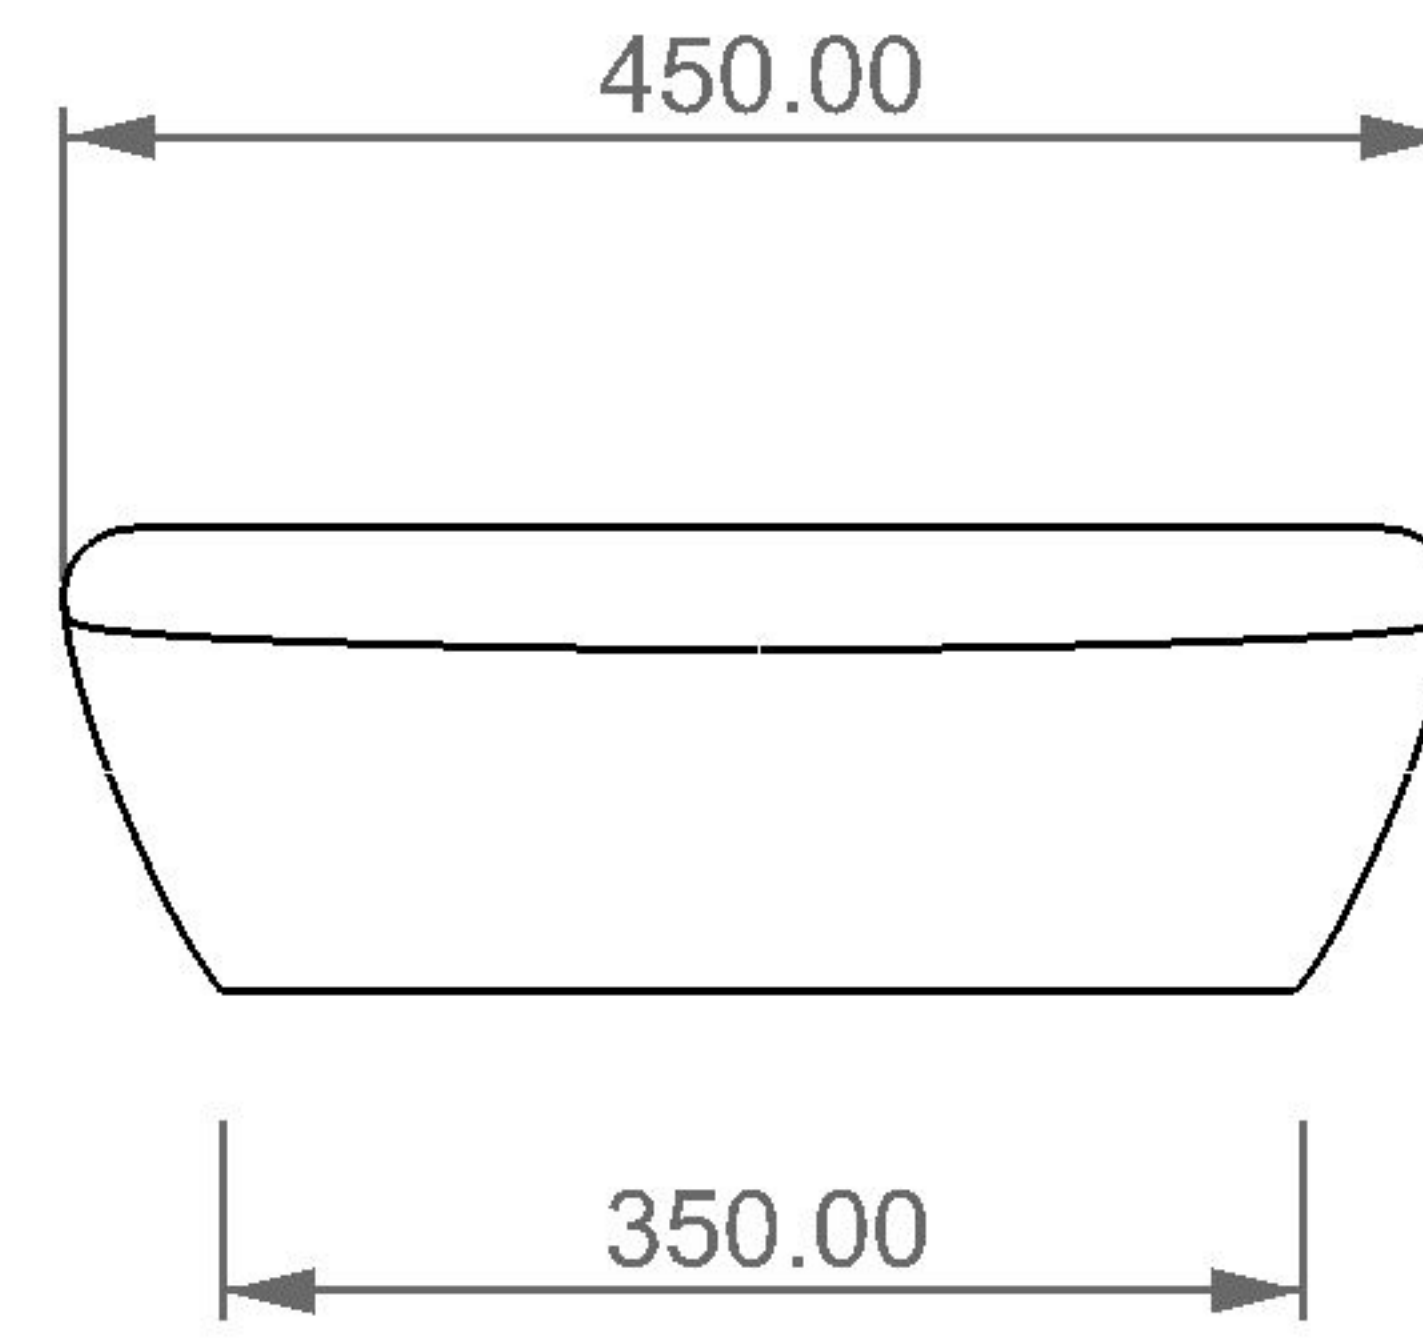

LEFT

FRONT

GSG
CERAMIC DESIGN

lavabo appoggio TOUCH 70
washbasin Countertop TOUCH 70

TOP

SECTION

Designation	
lavabo TOUCH 90 washbasin TOUCH 90	
Scale	<p>This drawing including the respective data may neither be duplicated nor modified nor altered without the consent of GSG Ceramic Design. The use of the data/technical drawings take place at users own risk and under exclusion of any liability of GSG Ceramic Design. The dimensions are not binding; products are subject to changes. Measurement shown may be subjected to small variations or are indicative.</p>
1:10	
cod. TOLAV90	