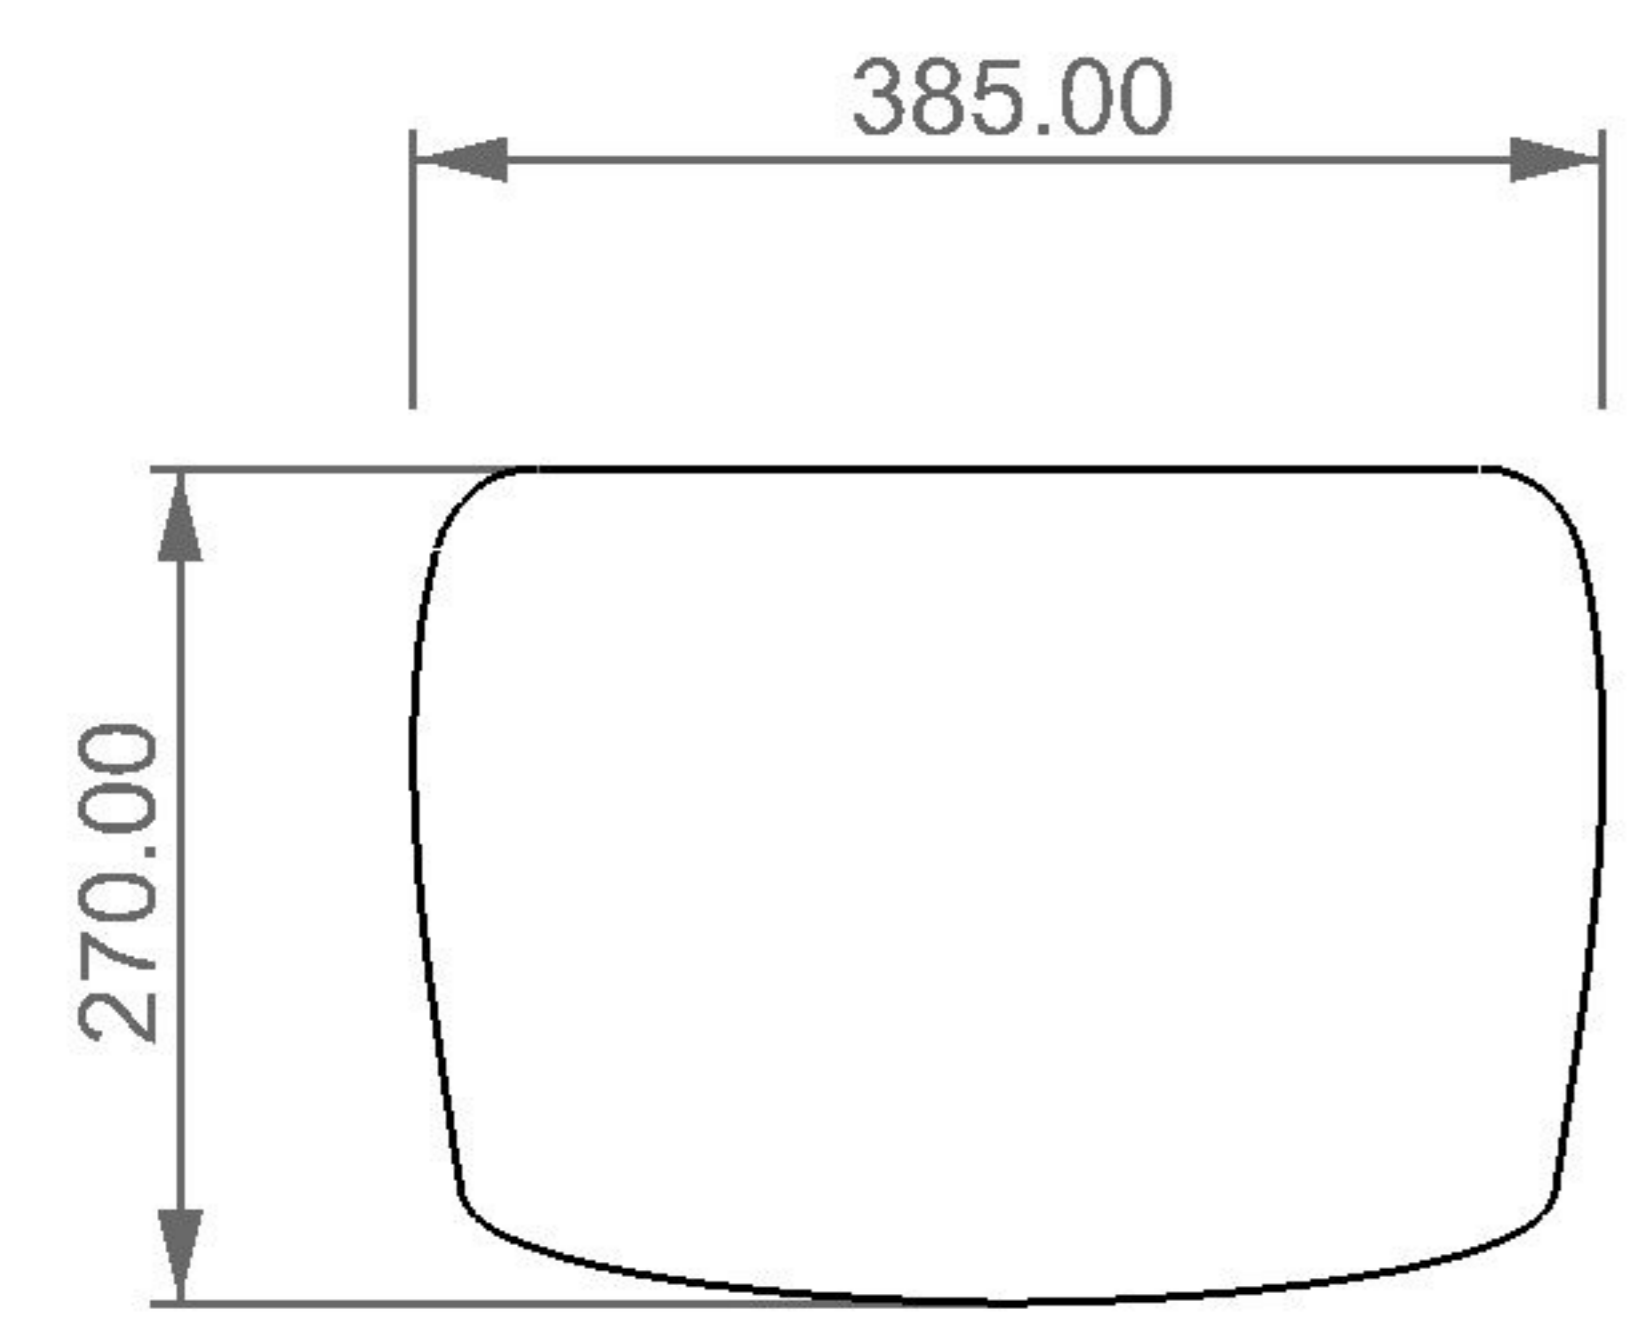

GSG

CERAMIC DESIGN

wc sospeso TOUCH
wc wall hung TOUCH

FRONT

LEFT

TOP

REAR

SECTION

| | |
|---|--|
| Designation wc sospeso TOUCH wc wall hung TOUCH | |
| Scale 1:10 | |
| cod. TOBISO | <p>This drawing including the respective data may neither be duplicated nor modified nor altered without the consent of GSG Ceramic Design. The use of the data/technical drawings take place at users own risk and under exclusion of any liability of GSG Ceramic Design. The dimensions are not binding; products are subject to changes. Measurement shown may be subjected to small variations or are indicative.</p> |