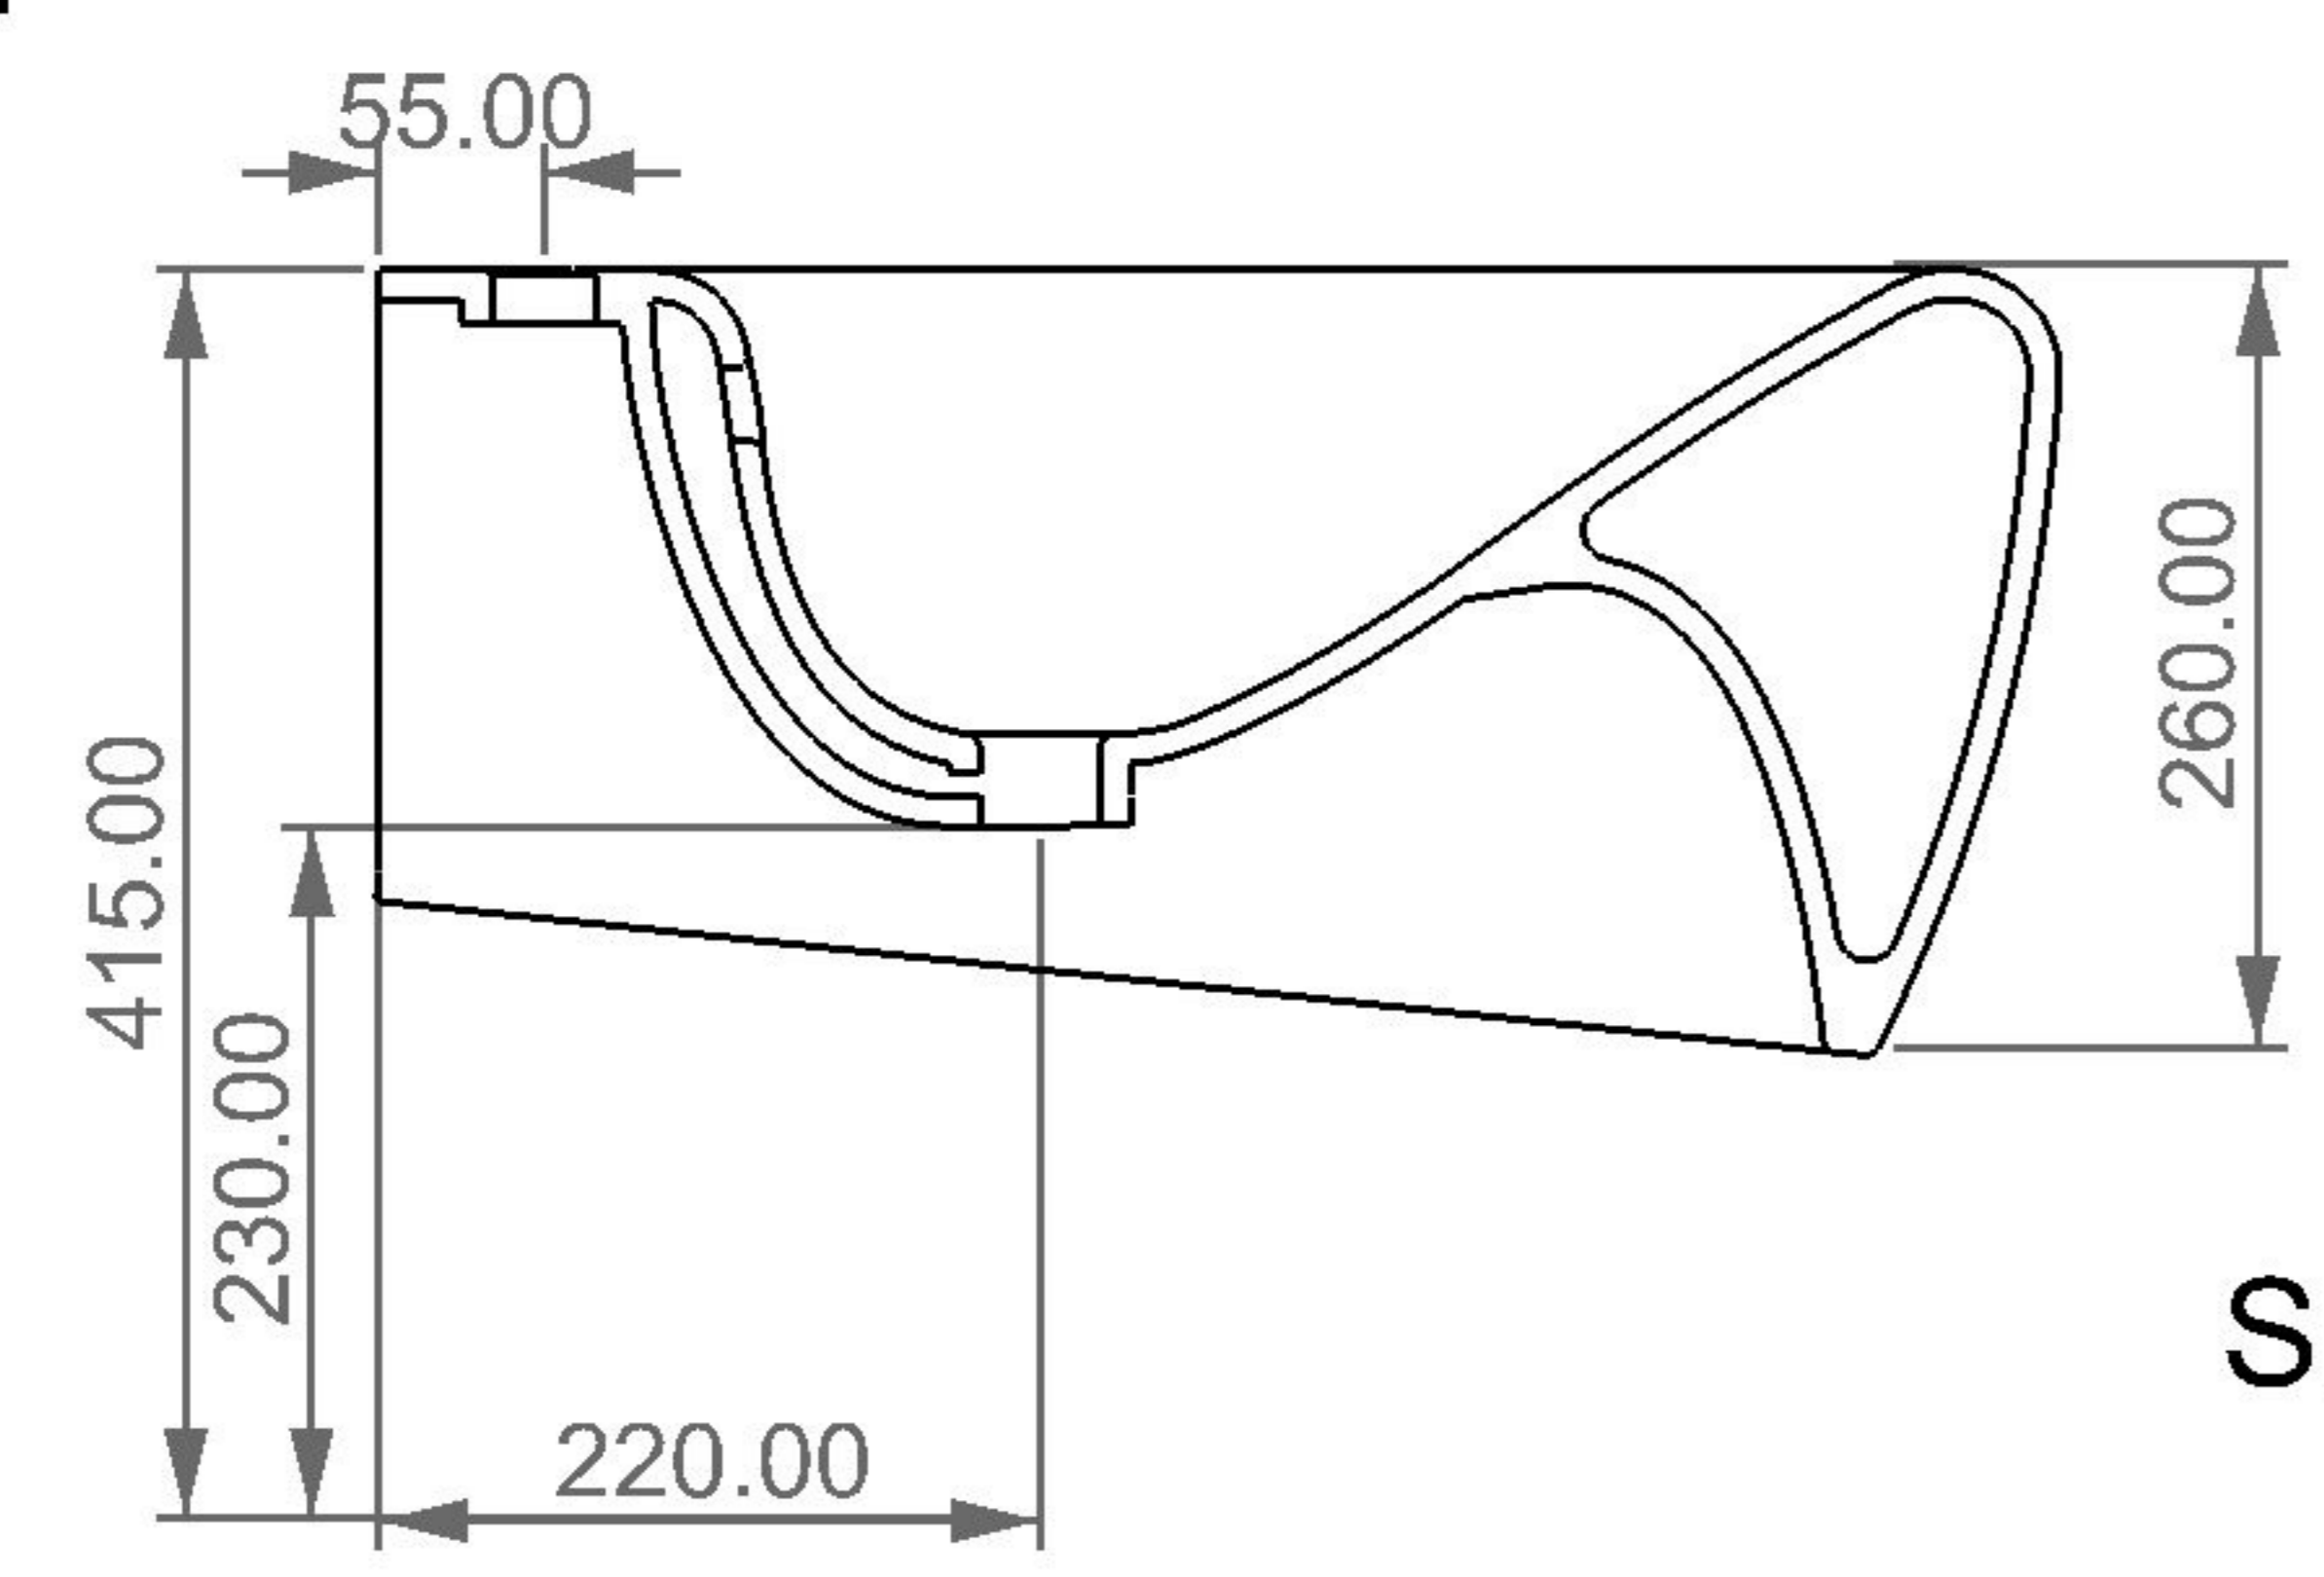

GSG

CERAMIC DESIGN

wc sospeso TOUCH
wc wall hung TOUCH

FRONT

LEFT

TOP

REAR

SECTION

| | |
|---|--|
| Designation wc sospeso TOUCH wc wall hung TOUCH | |
| Scale 1:10 | |
| cod. TOBISO | <p>This drawing including the respective data may neither be duplicated nor modified nor altered without the consent of GSG Ceramic Design. The use of the data/technical drawings take place at users own risk and under exclusion of any liability of GSG Ceramic Design. The dimensions are not binding; products are subject to changes. Measurement shown may be subjected to small variations or are indicative.</p> |