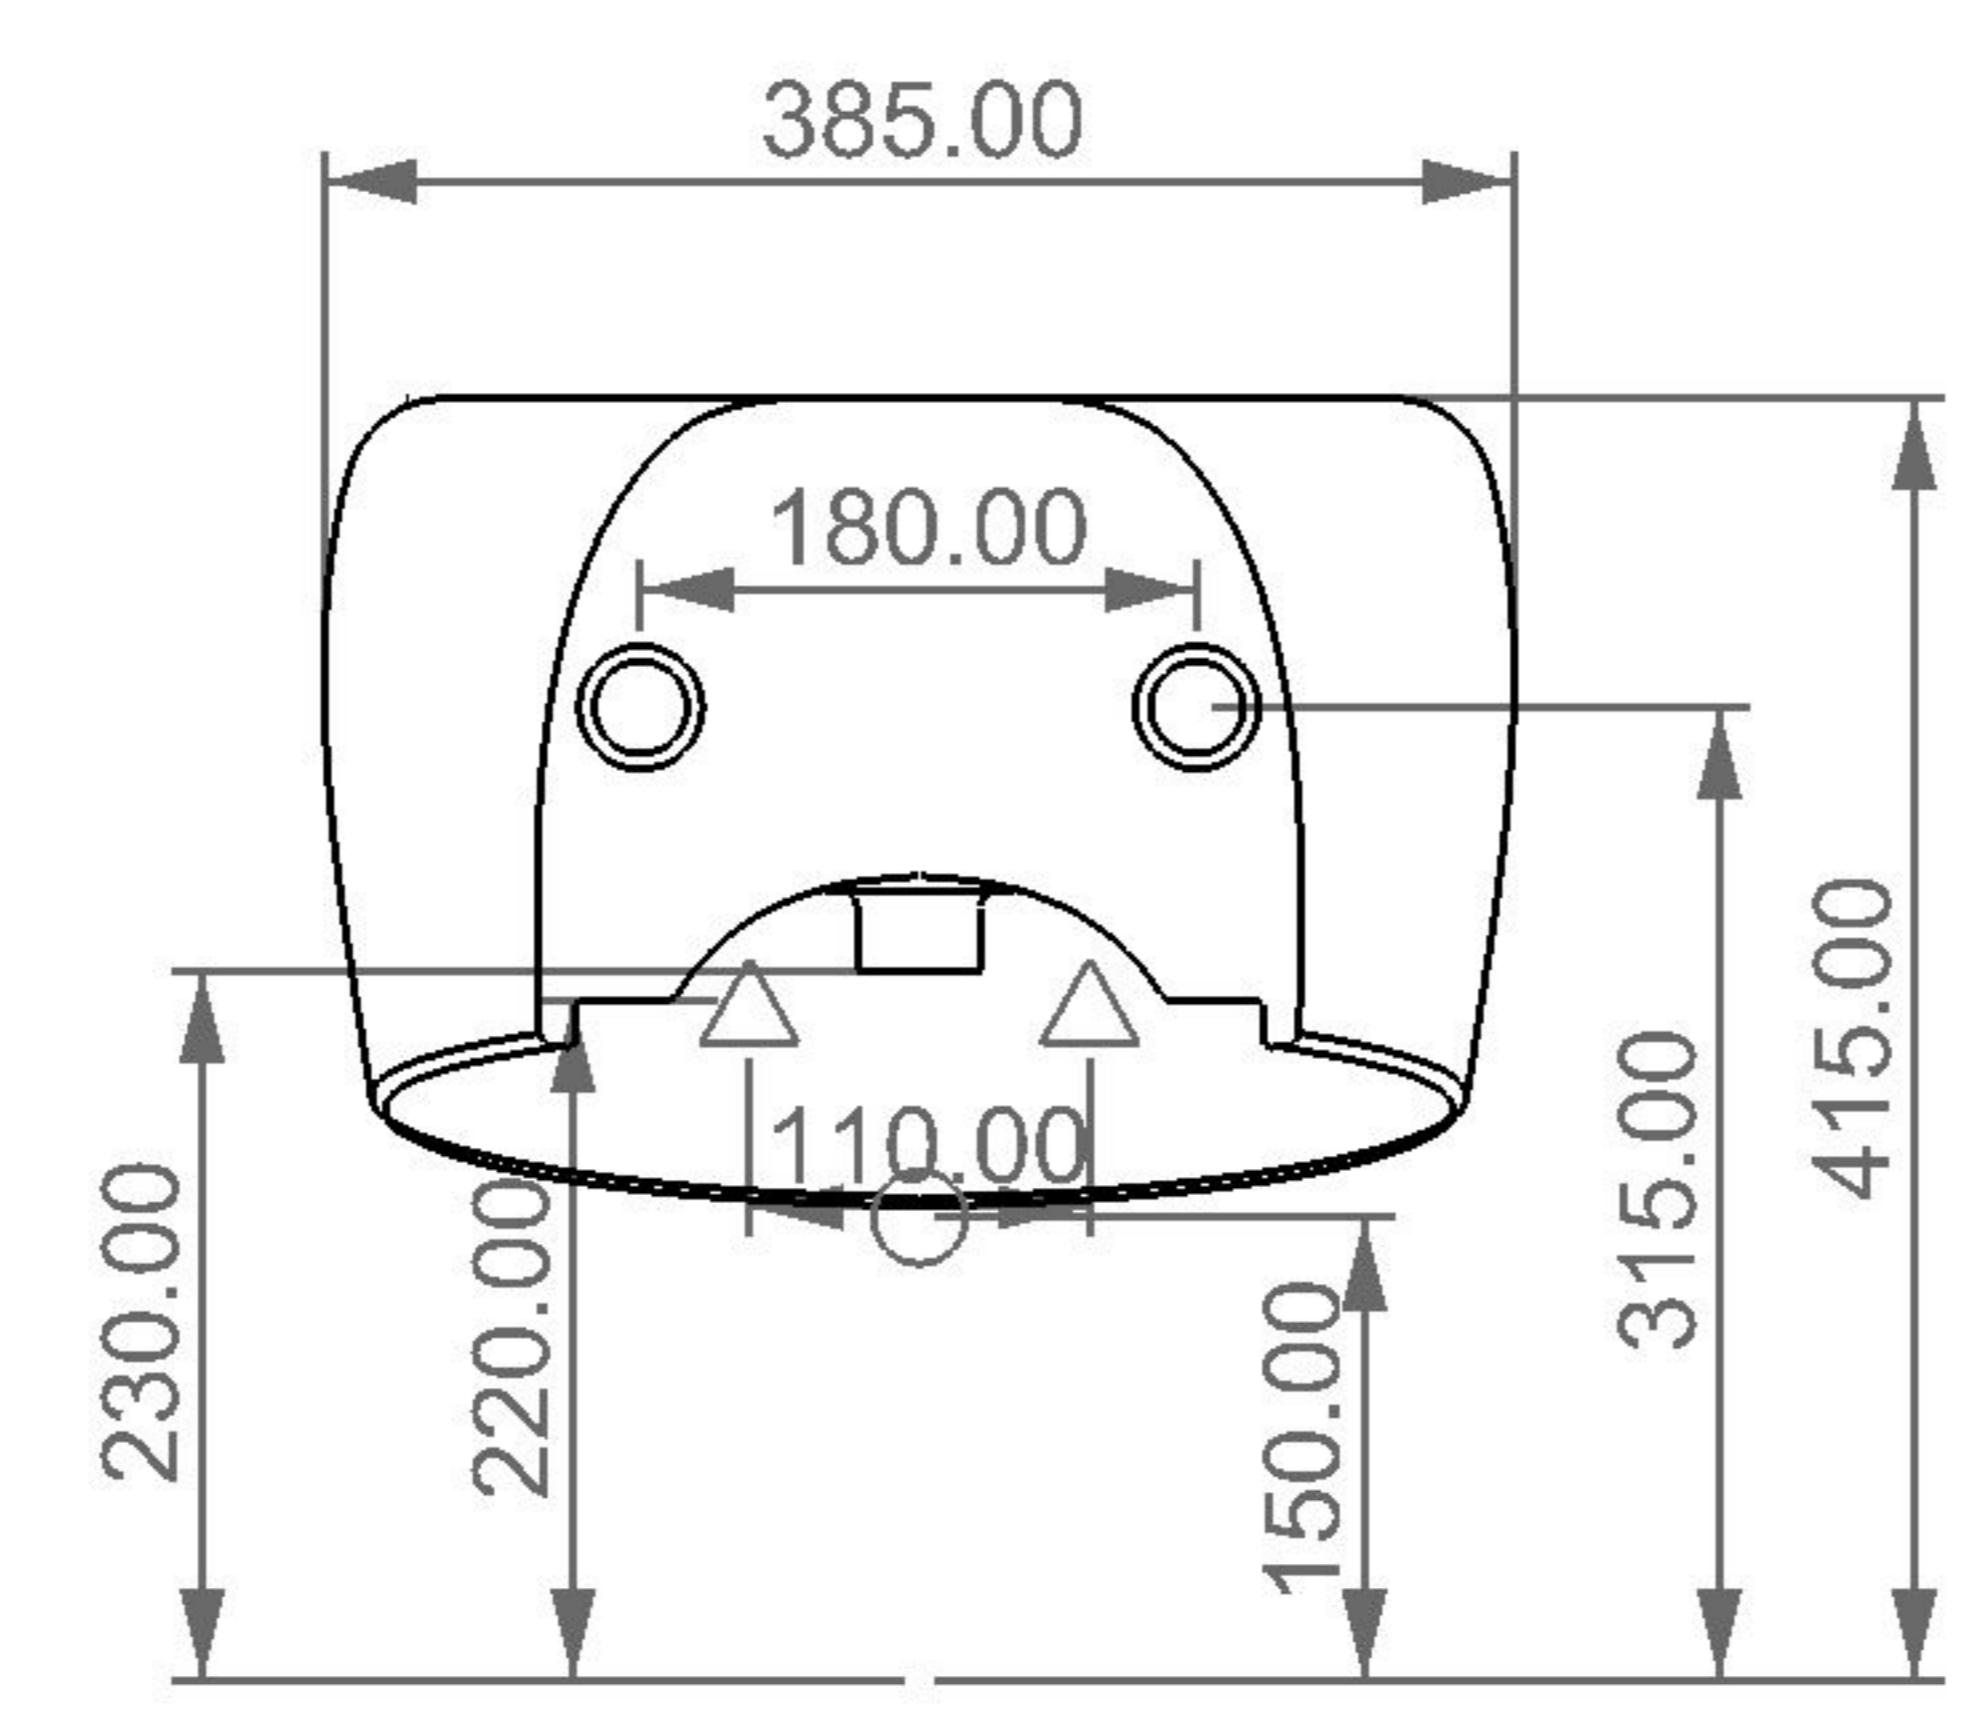

GSG

CERAMIC DESIGN

wc sospeso TOUCH
wc wall hung TOUCH

FRONT

LEFT

TOP

REAR

SECTION

| | |
|---|--|
| Designation wc sospeso TOUCH wc wall hung TOUCH | |
| Scale 1:10 | |
| cod. TOBISO | <p>This drawing including the respective data may neither be duplicated nor modified nor altered without the consent of GSG Ceramic Design. The use of the data/technical drawings take place at users own risk and under exclusion of any liability of GSG Ceramic Design. The dimensions are not binding; products are subject to changes. Measurement shown may be subjected to small variations or are indicative.</p> |