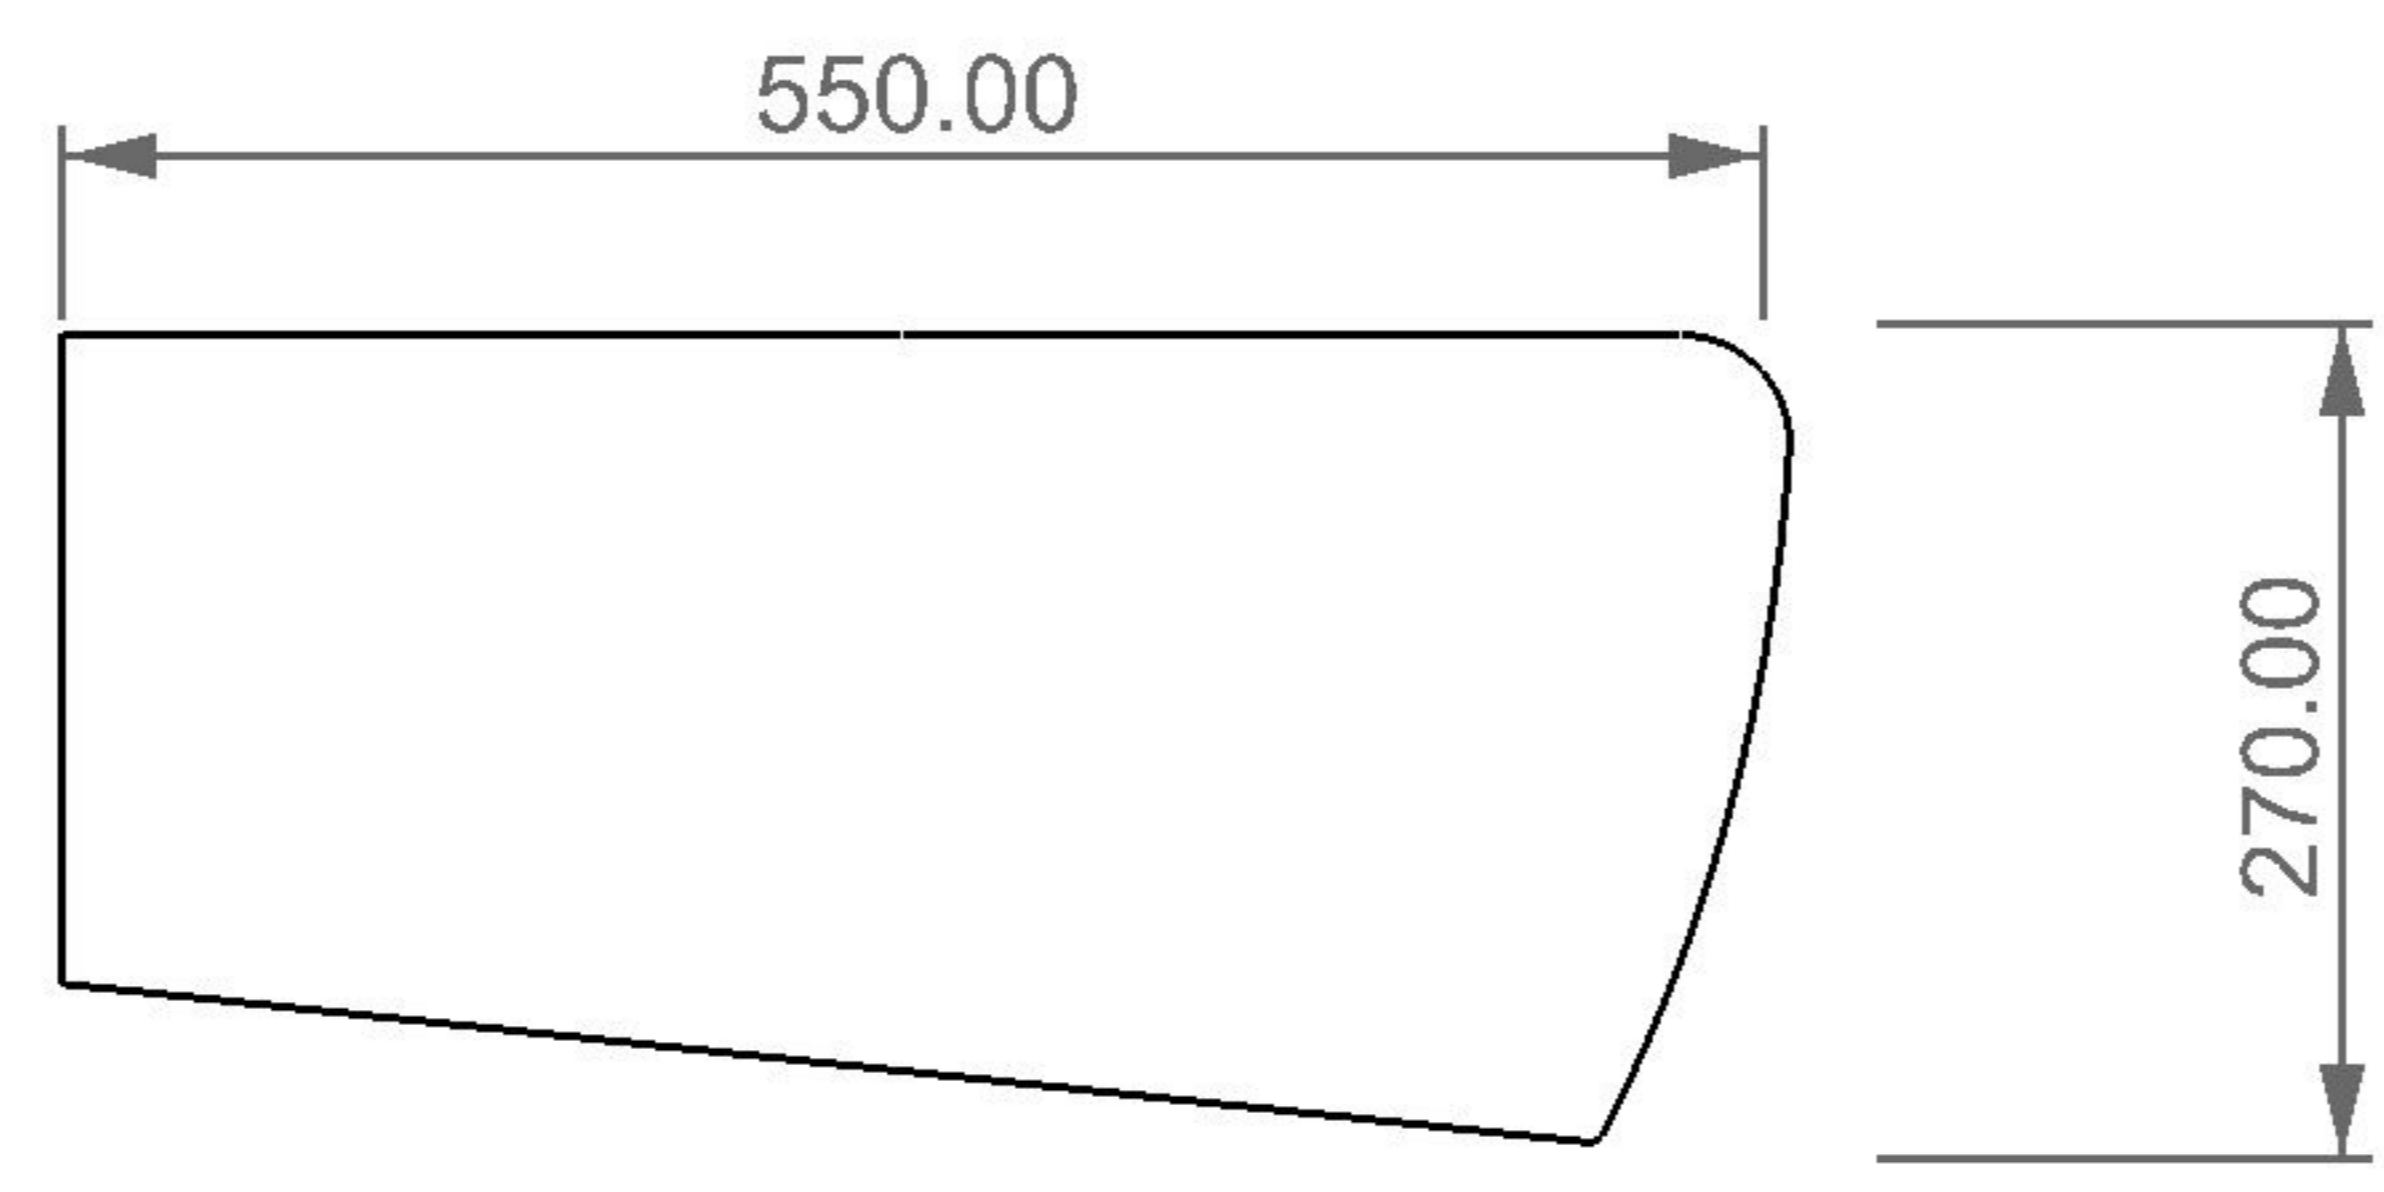

GSG

CERAMIC DESIGN

wc sospeso TOUCH
wc wall hung TOUCH

FRONT

LEFT

TOP

REAR

SECTION

| | |
|---|--|
| Designation wc sospeso TOUCH wc wall hung TOUCH | |
| Scale 1:10 | |
| cod. TOBISO | <p>This drawing including the respective data may neither be duplicated nor modified nor altered without the consent of GSG Ceramic Design. The use of the data/technical drawings take place at users own risk and under exclusion of any liability of GSG Ceramic Design. The dimensions are not binding; products are subject to changes. Measurement shown may be subjected to small variations or are indicative.</p> |