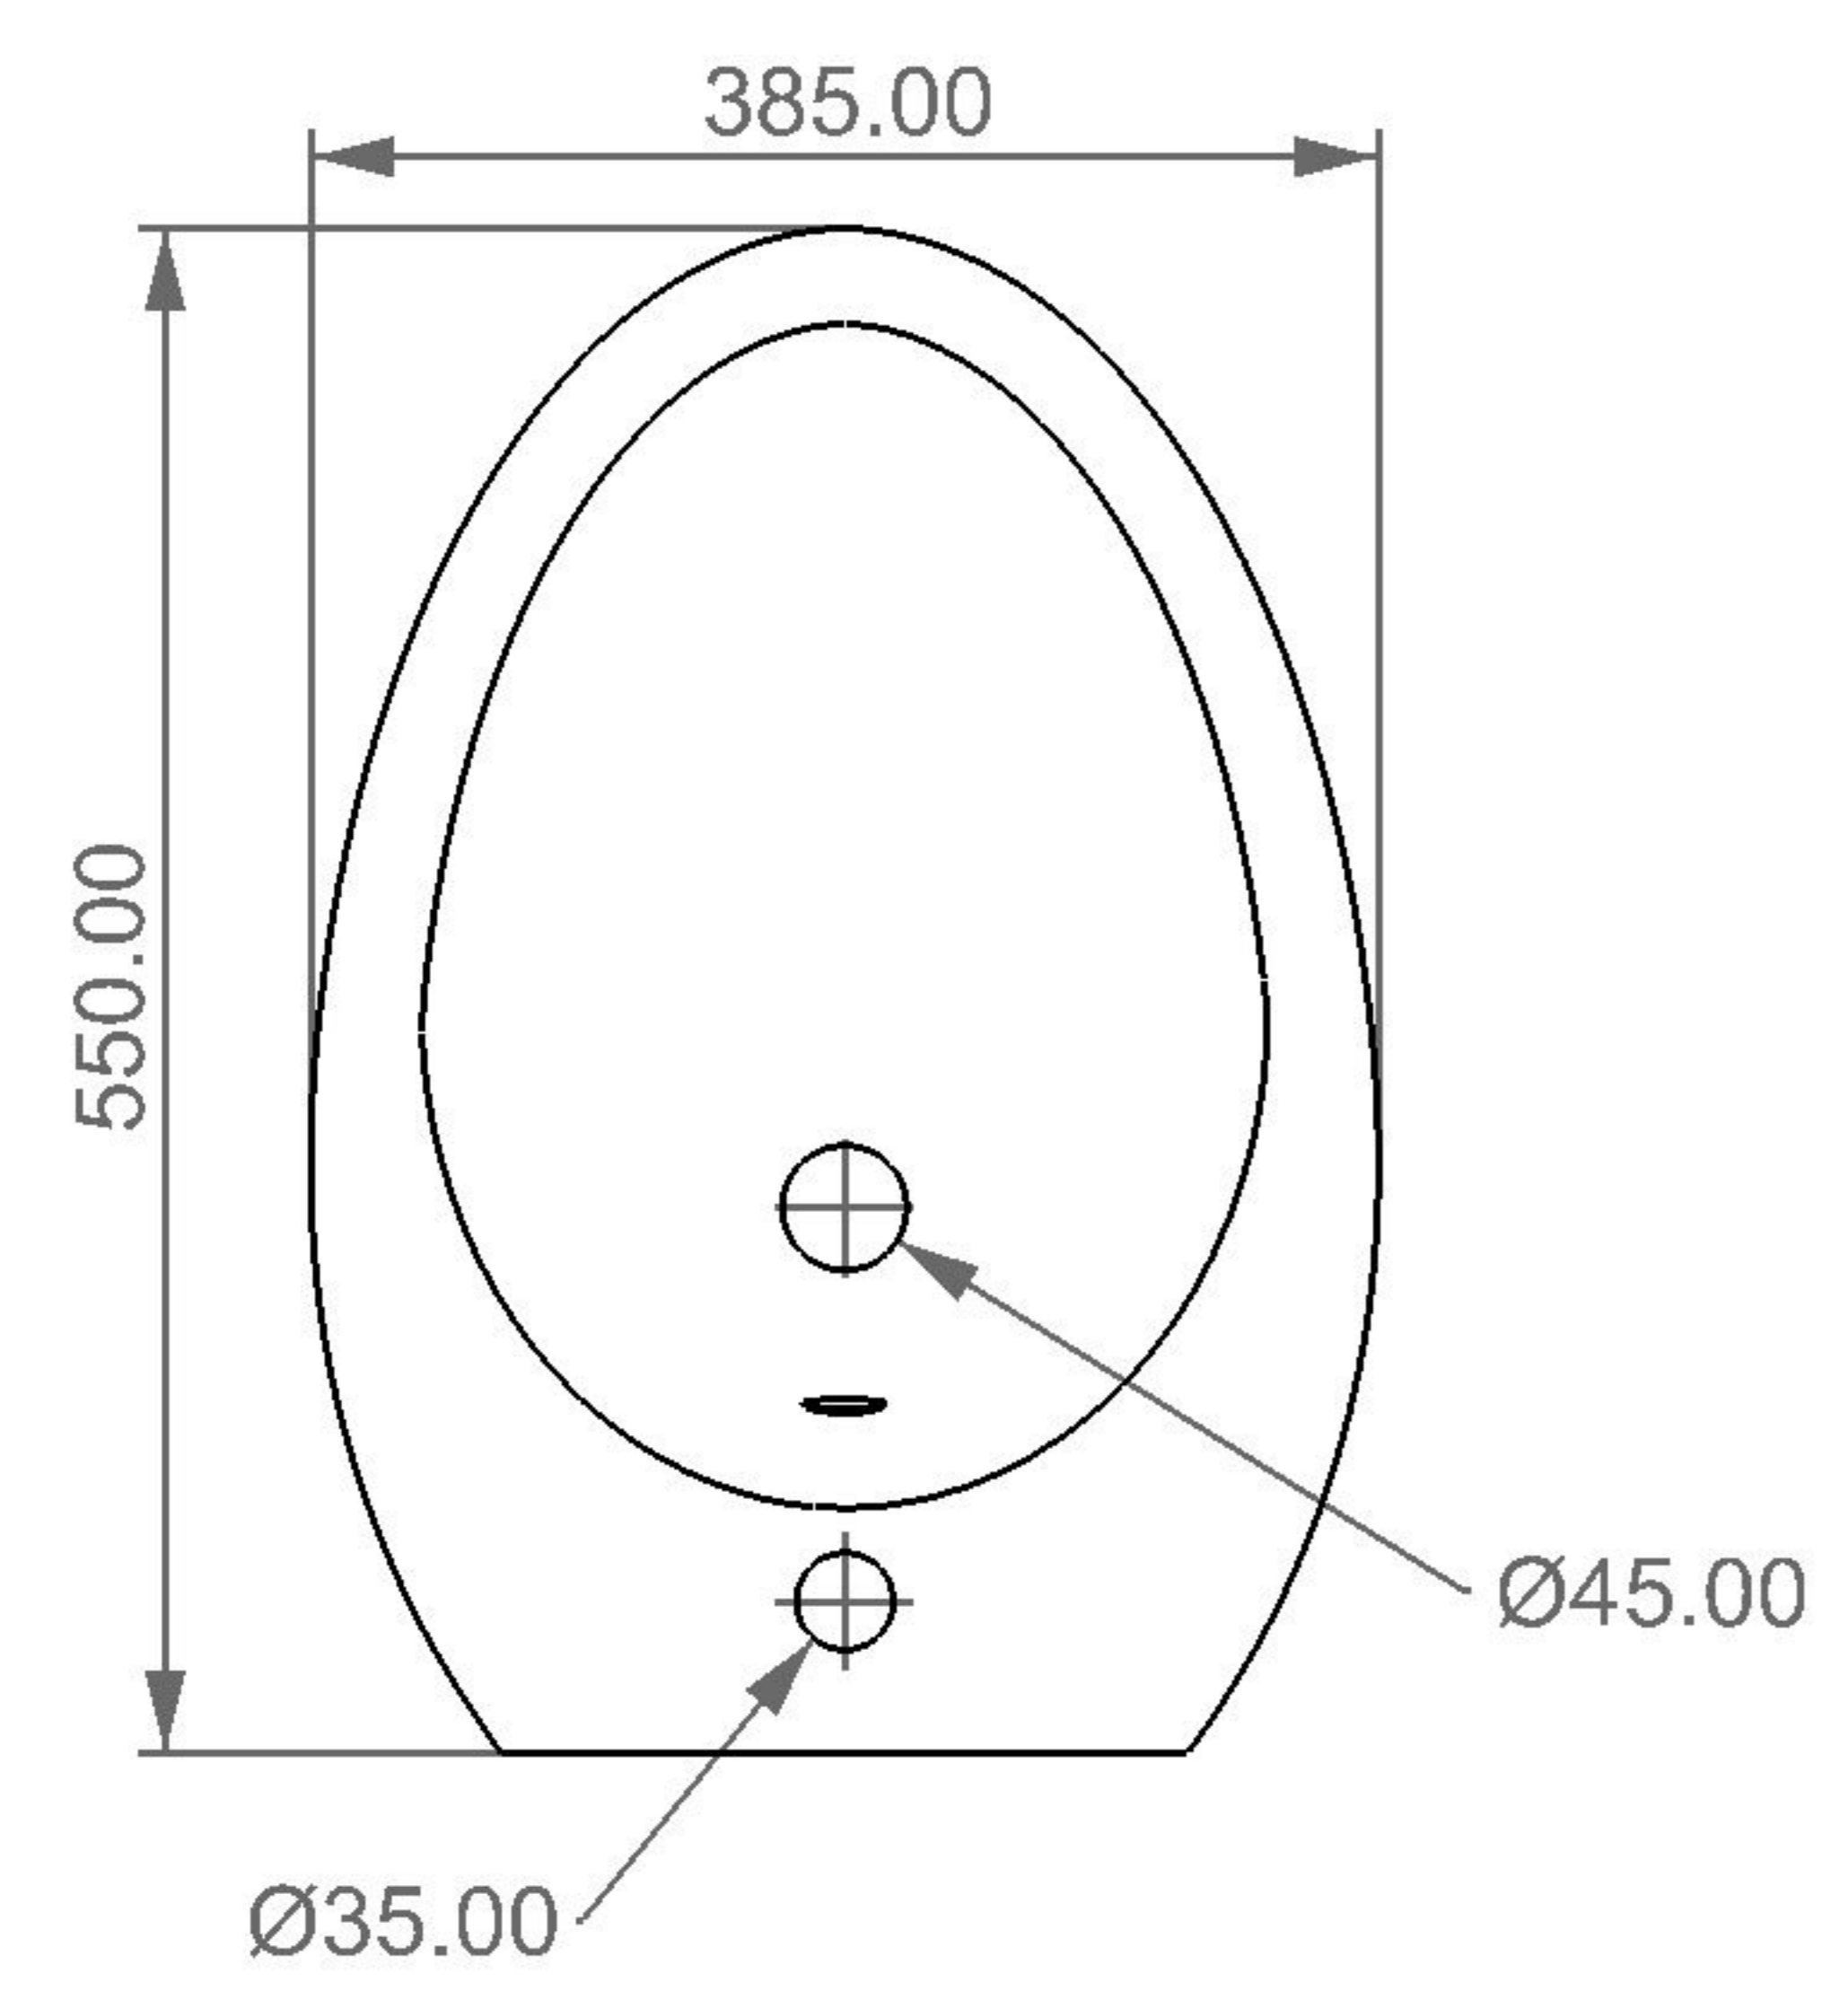

GSG

CERAMIC DESIGN

wc sospeso TOUCH
wc wall hung TOUCH

FRONT

LEFT

TOP

REAR

SECTION

| | |
|---|--|
| Designation wc sospeso TOUCH wc wall hung TOUCH | |
| Scale 1:10 | |
| cod. TOBISO | <p>This drawing including the respective data may neither be duplicated nor modified nor altered without the consent of GSG Ceramic Design. The use of the data/technical drawings take place at users own risk and under exclusion of any liability of GSG Ceramic Design. The dimensions are not binding; products are subject to changes. Measurement shown may be subjected to small variations or are indicative.</p> |