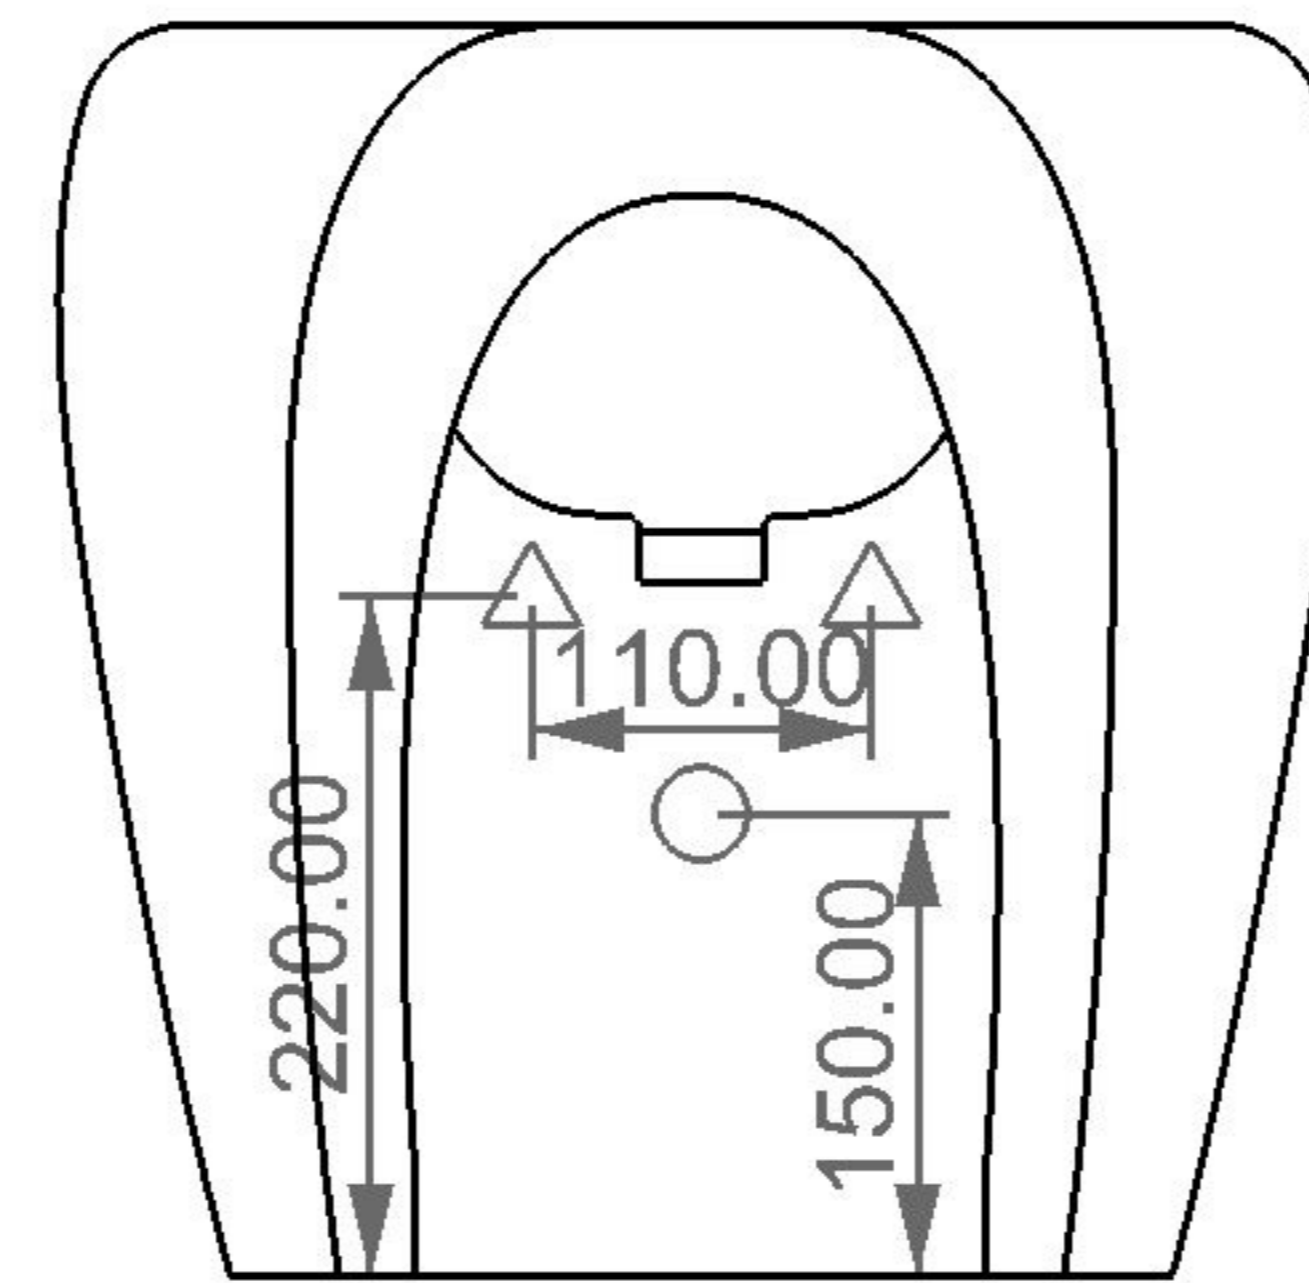

GSG
CERAMIC DESIGN

bidet terra TOUCH
bidet back to wall TOUCH

FRONT

LEFT

TOP

REAR

SECTION

Designation

bidet terra TOUCH
bidet back to wall TOUCH

Scale

1:10

cod. TOBI01

GSG
CERAMIC DESIGN

This drawing including the respective data may neither be duplicated nor modified nor altered without the consent of GSG Ceramic Design. The use of the data/technical drawings take place at users own risk and under exclusion of any liability of GSG Ceramic Design. The dimensions are not binding; products are subject to changes. Measurement shown may be subjected to small variations or are indicative.