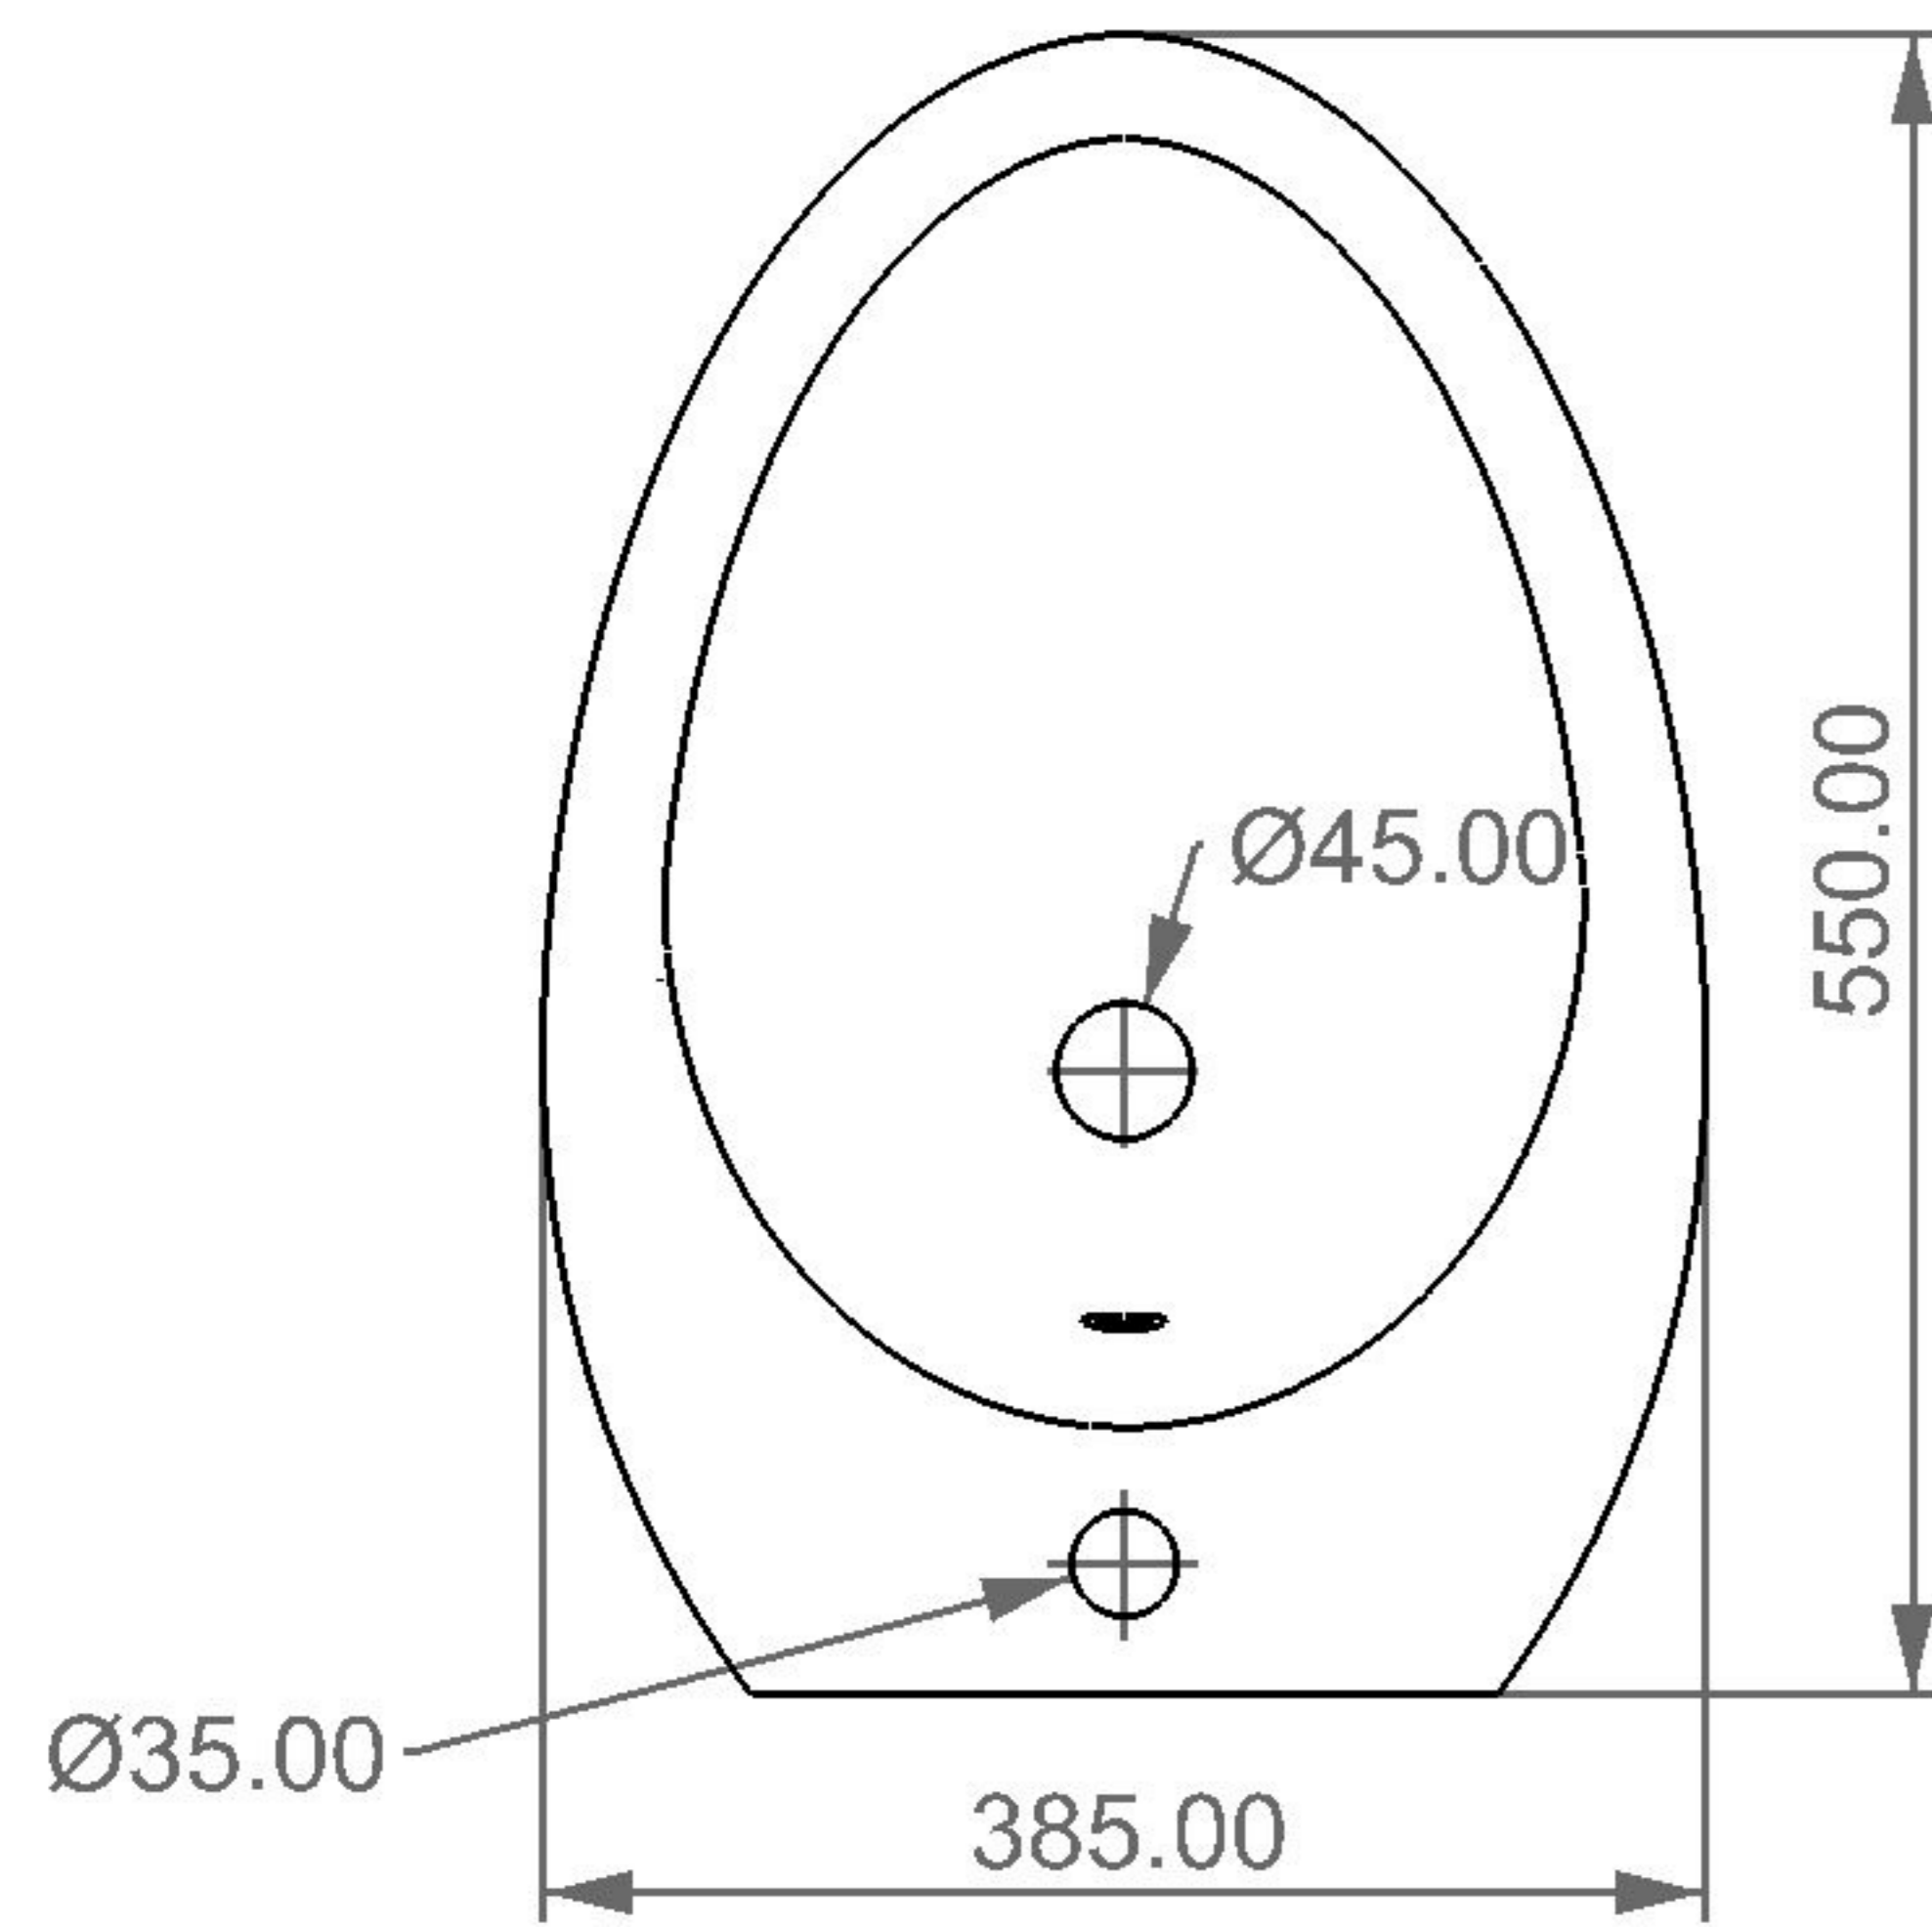

GSG
CERAMIC DESIGN

bidet terra TOUCH
bidet back to wall TOUCH

FRONT

LEFT

TOP

REAR

SECTION

Designation

bidet terra TOUCH
bidet back to wall TOUCH

Scale

1:10

cod. TOBI01

GSG
CERAMIC DESIGN

This drawing including the respective data may neither be duplicated nor modified nor altered without the consent of GSG Ceramic Design. The use of the data/technical drawings take place at users own risk and under exclusion of any liability of GSG Ceramic Design. The dimensions are not binding; products are subject to changes. Measurement shown may be subjected to small variations or are indicative.