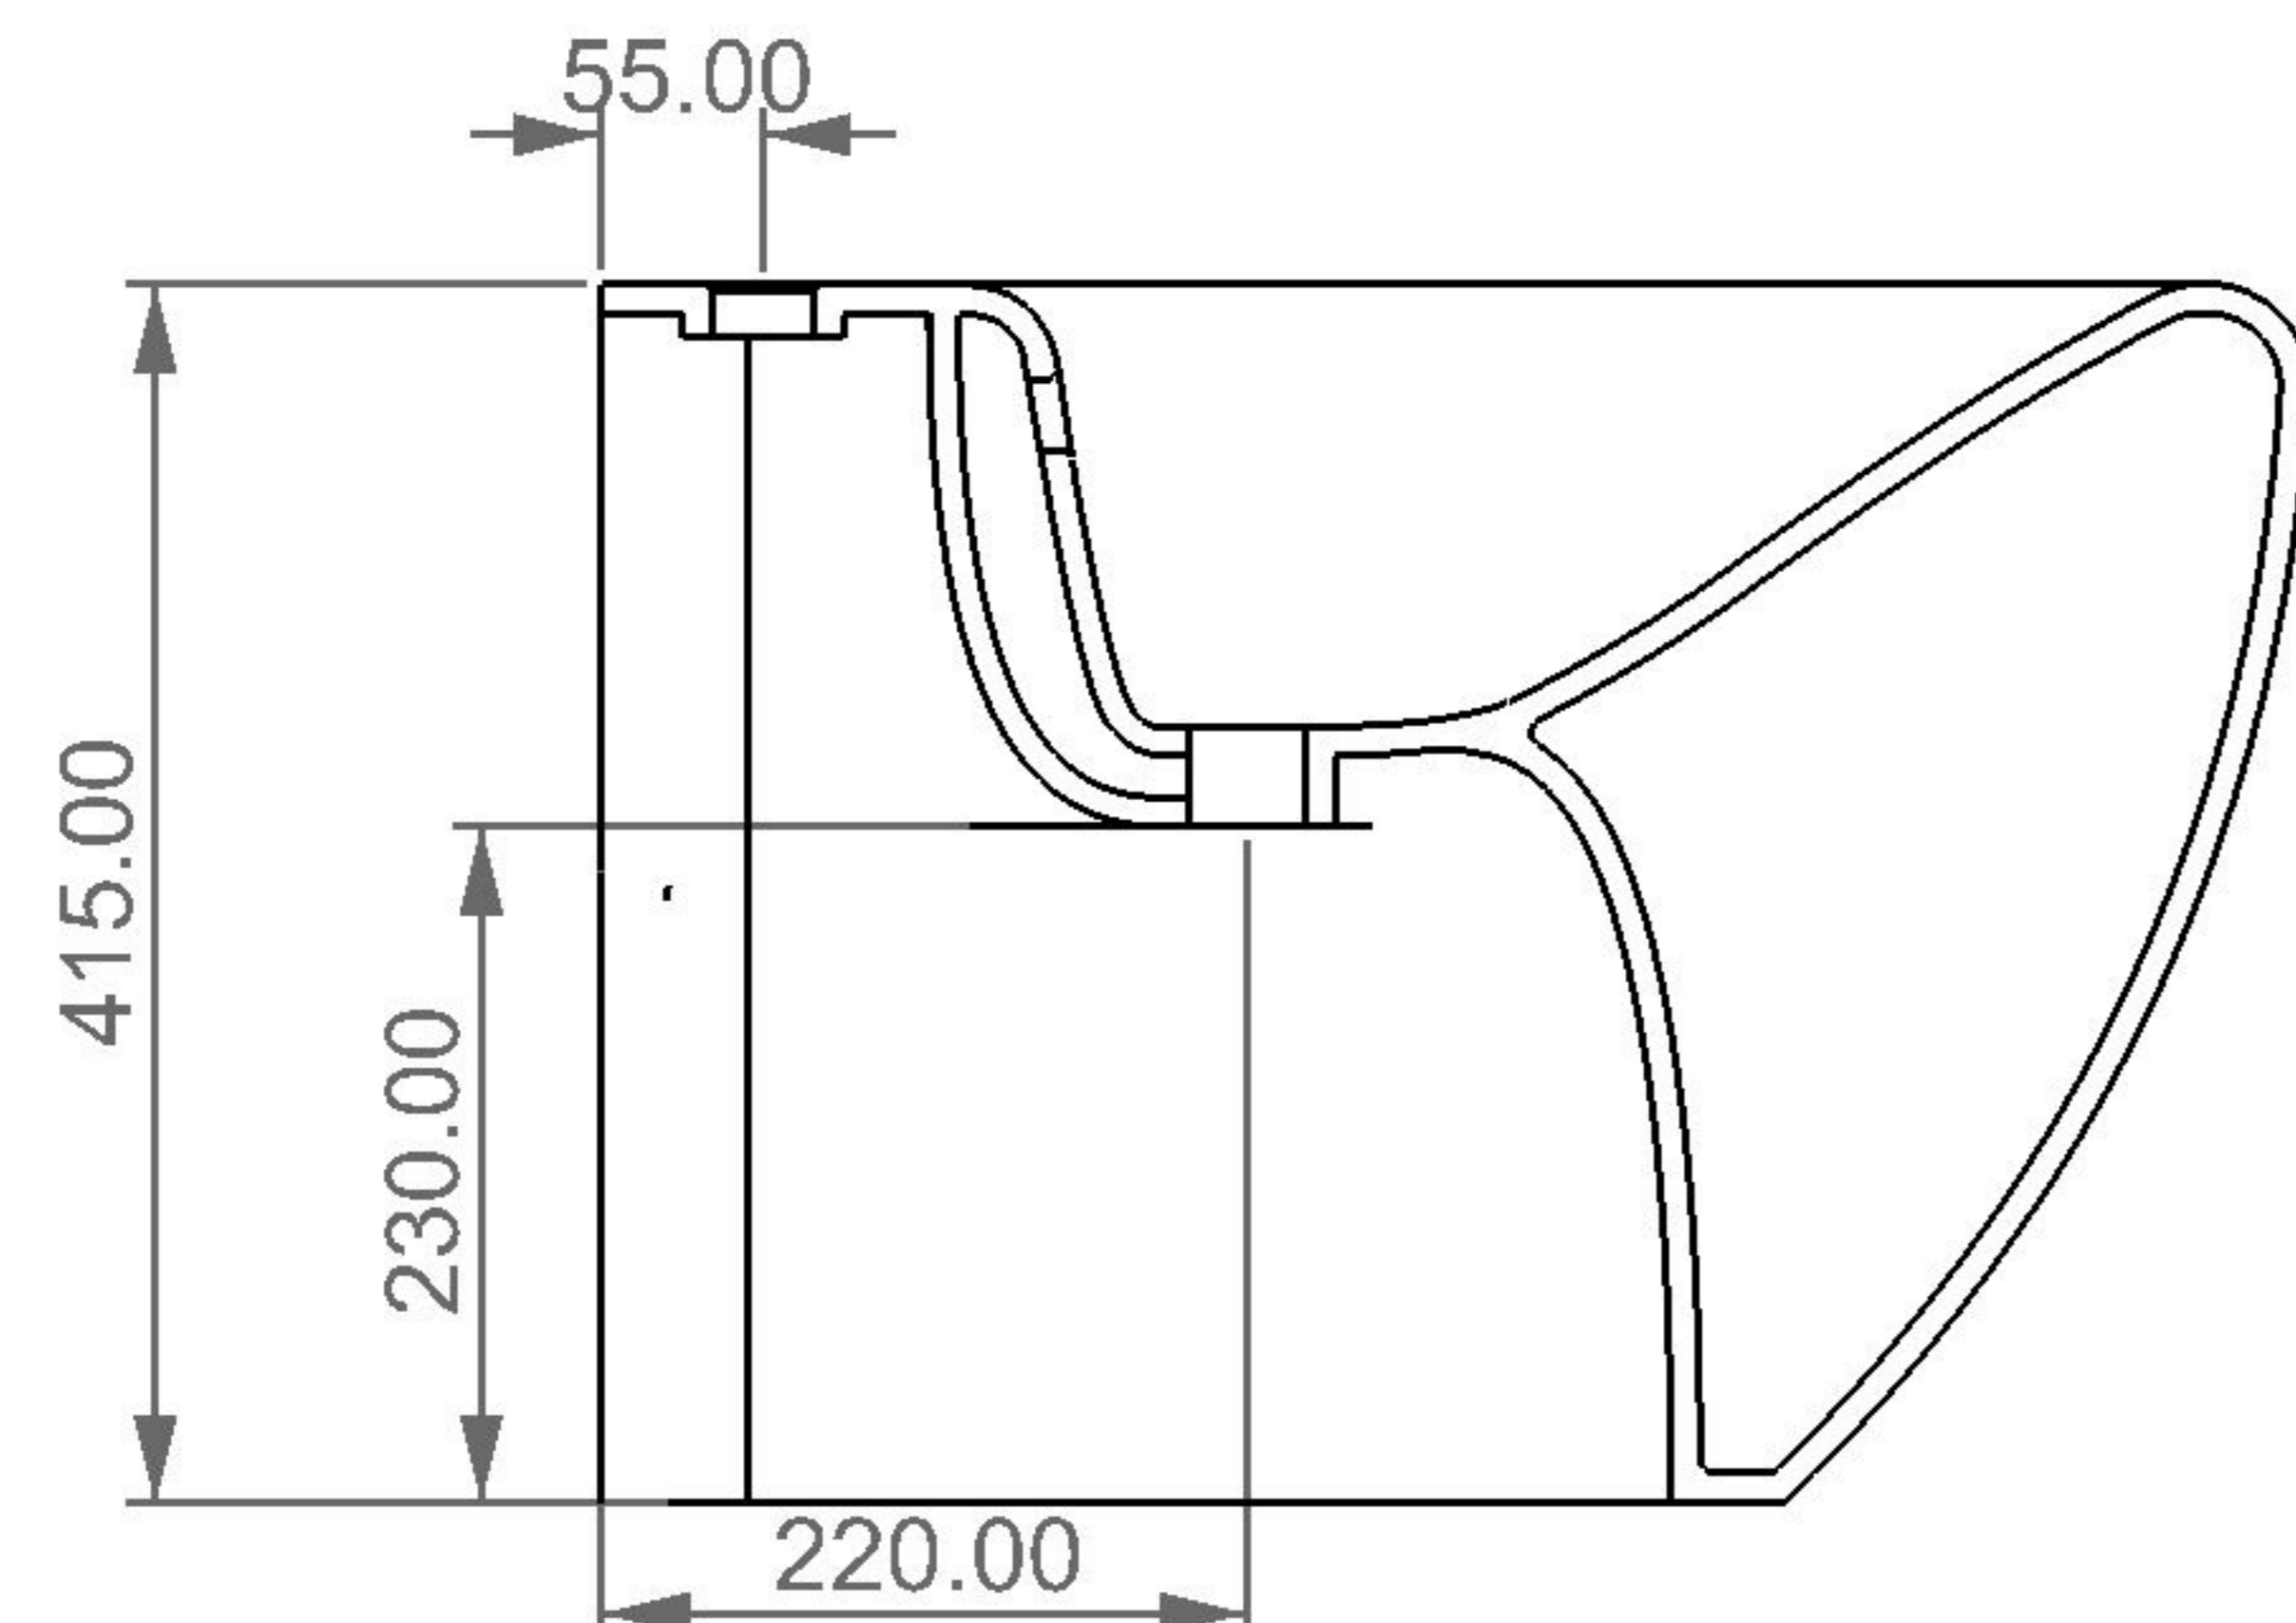

GSG
CERAMIC DESIGN

bidet terra TOUCH
bidet back to wall TOUCH

FRONT

LEFT

TOP

REAR

SECTION

Designation

bidet terra TOUCH
bidet back to wall TOUCH

Scale

1:10

cod. TOBI01

GSG
CERAMIC DESIGN

This drawing including the respective data may neither be duplicated nor modified nor altered without the consent of GSG Ceramic Design. The use of the data/technical drawings take place at users own risk and under exclusion of any liability of GSG Ceramic Design. The dimensions are not binding; products are subject to changes. Measurement shown may be subjected to small variations or are indicative.