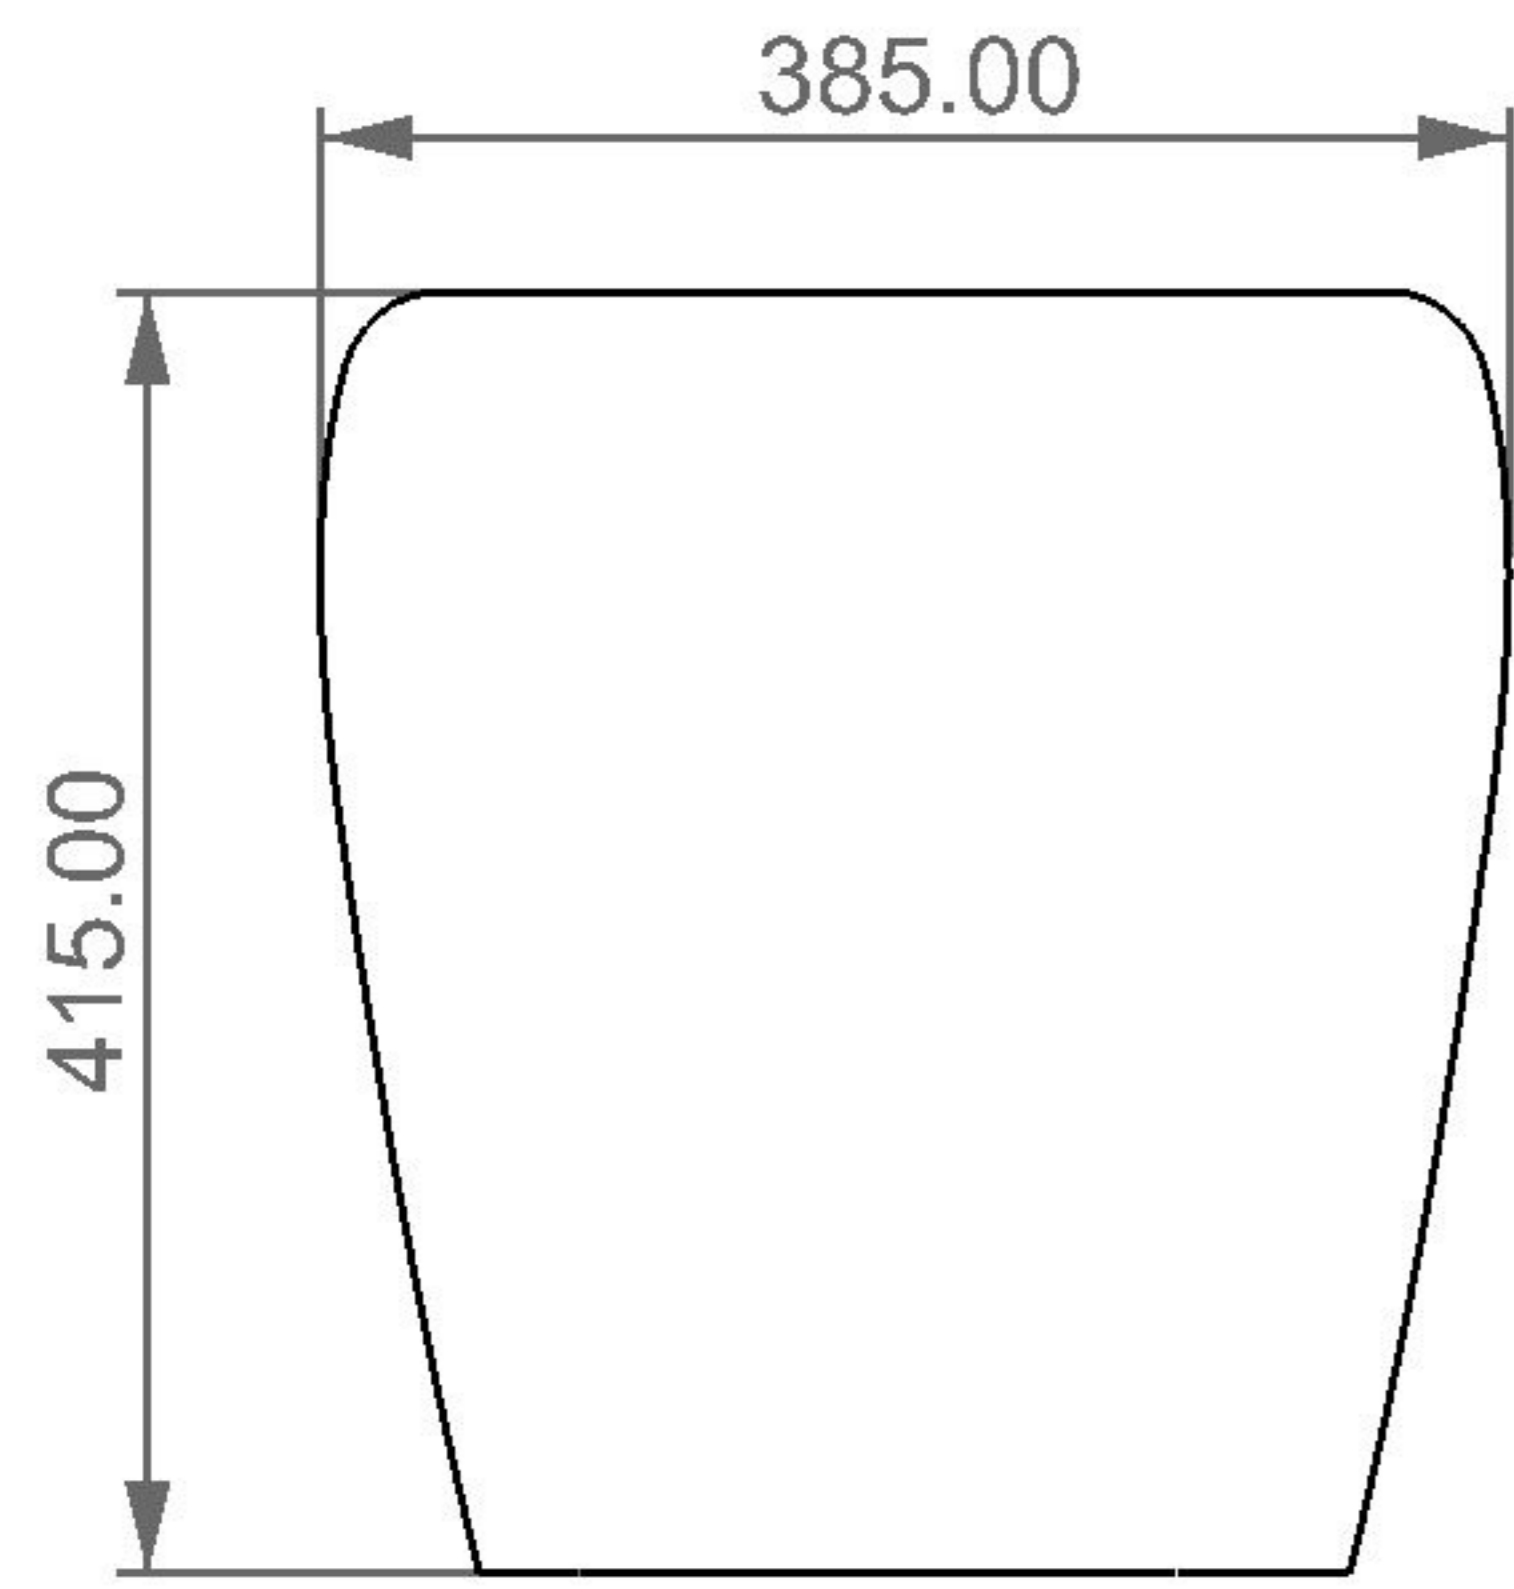

GSG
CERAMIC DESIGN

bidet terra TOUCH
bidet back to wall TOUCH

FRONT

LEFT

TOP

REAR

SECTION

Designation

bidet terra TOUCH
bidet back to wall TOUCH

Scale

1:10

cod. TOBI01

GSG
CERAMIC DESIGN

This drawing including the respective data may neither be duplicated nor modified nor altered without the consent of GSG Ceramic Design. The use of the data/technical drawings take place at users own risk and under exclusion of any liability of GSG Ceramic Design. The dimensions are not binding; products are subject to changes. Measurement shown may be subjected to small variations or are indicative.