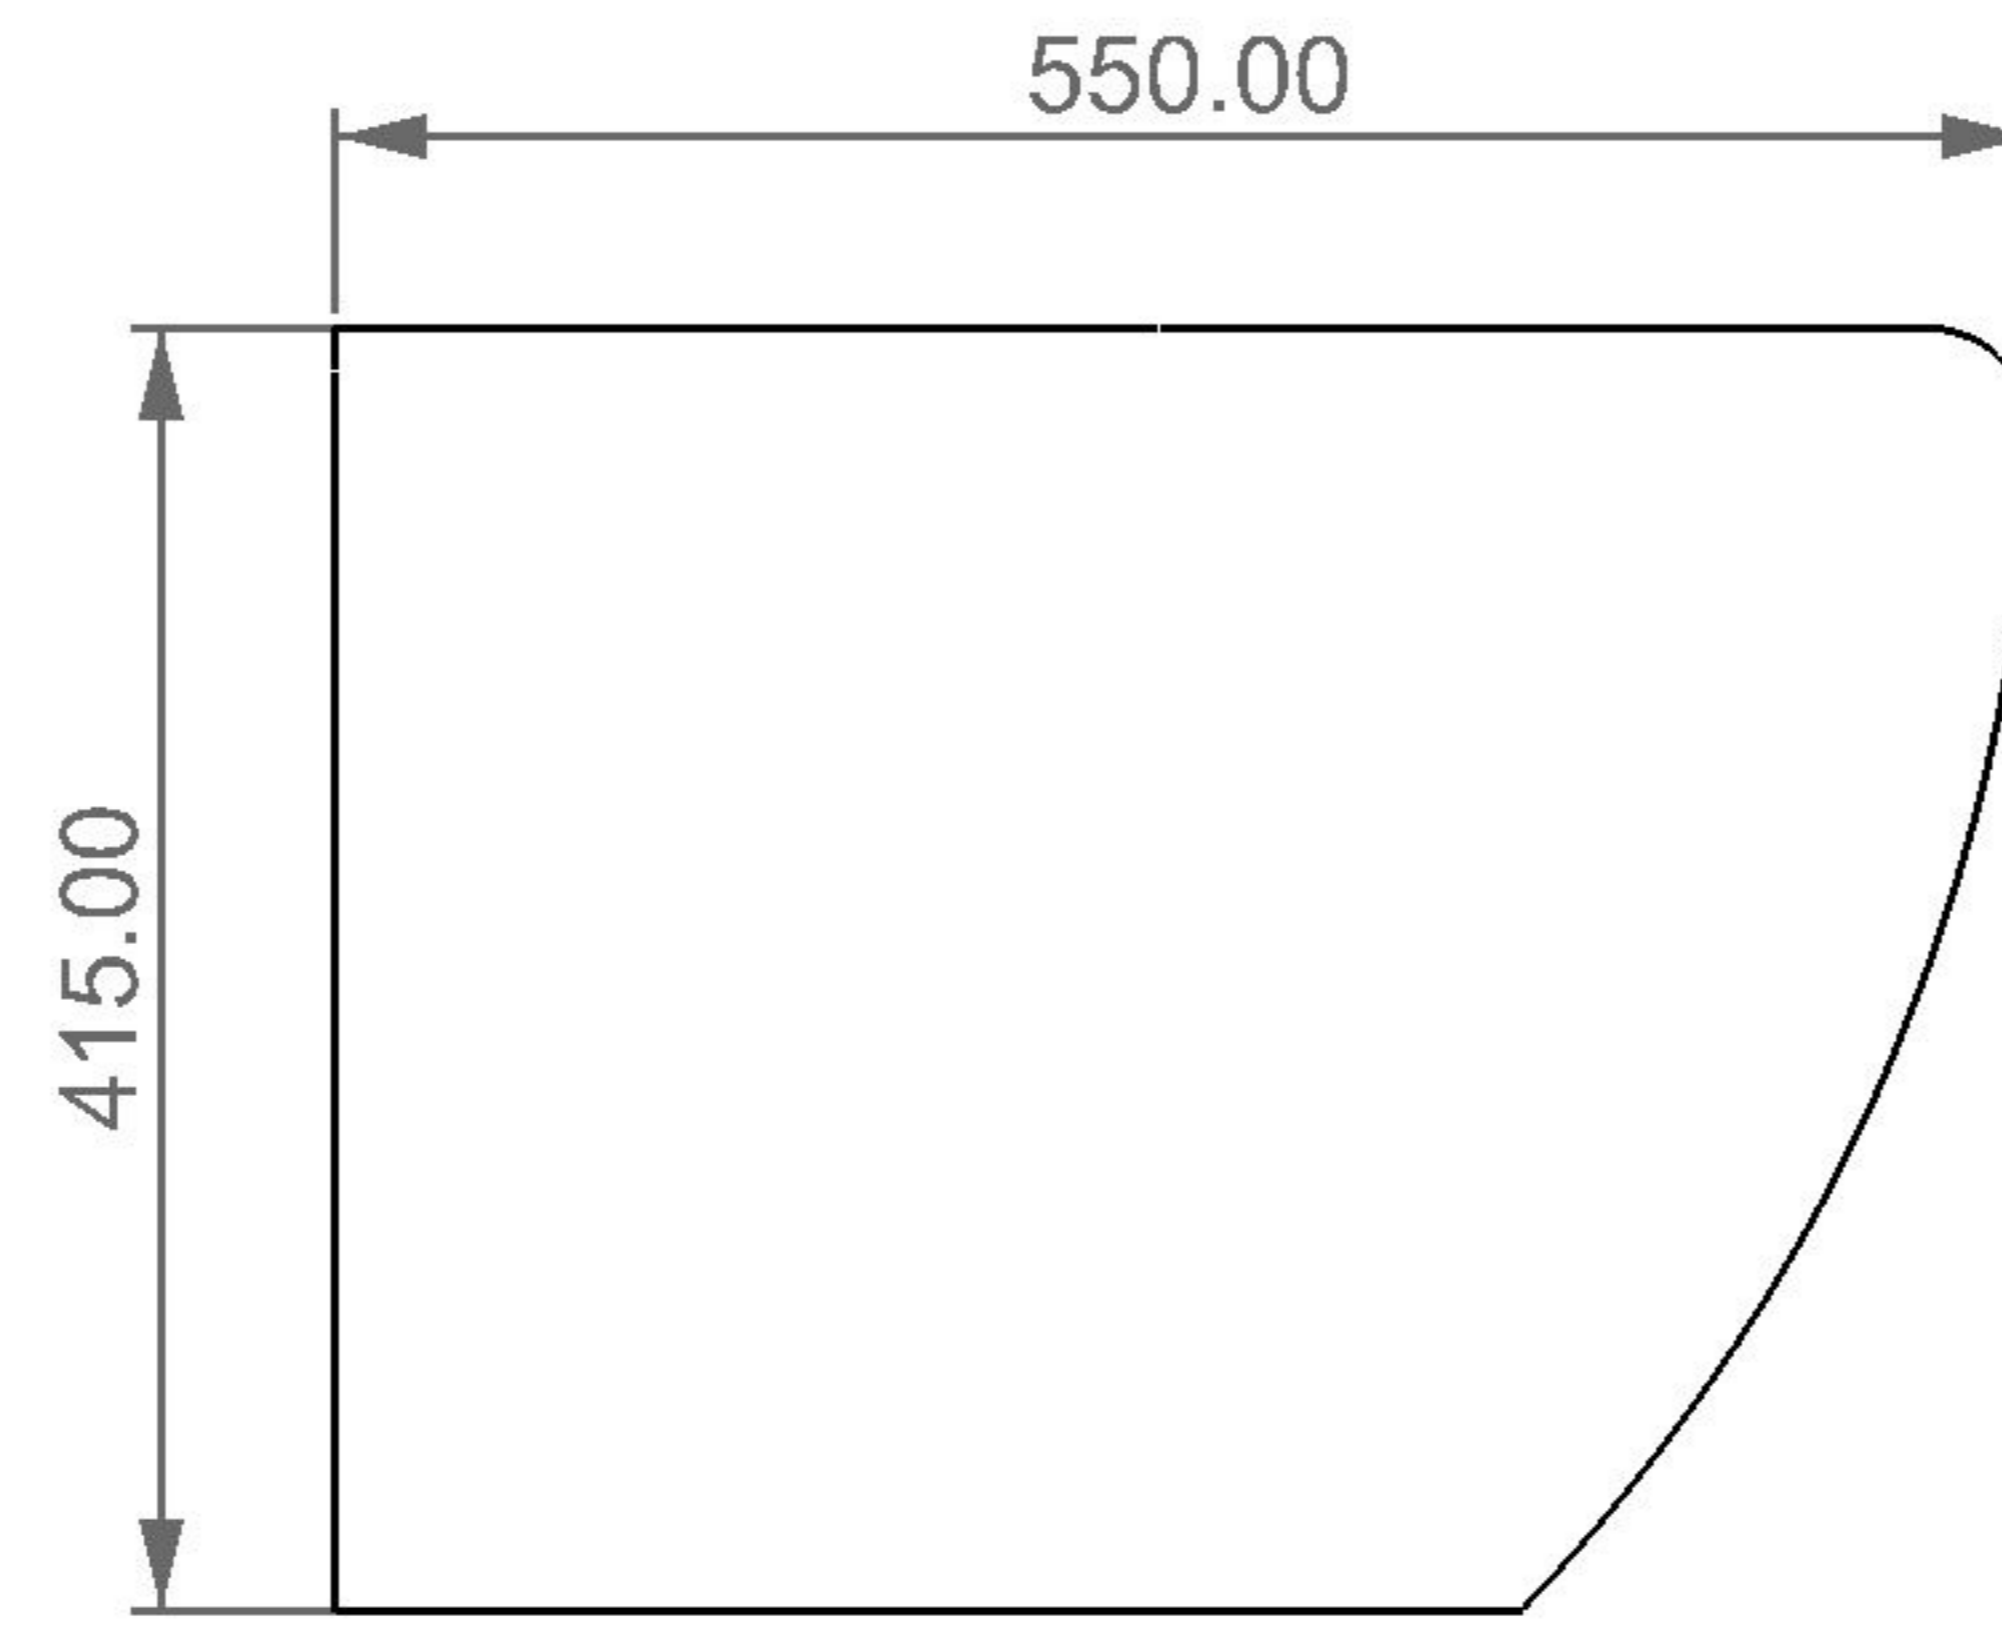

GSG
CERAMIC DESIGN

bidet terra TOUCH
bidet back to wall TOUCH

FRONT

LEFT

TOP

REAR

SECTION

Designation

bidet terra TOUCH
bidet back to wall TOUCH

Scale

1:10

cod. TOBI01

GSG
CERAMIC DESIGN

This drawing including the respective data may neither be duplicated nor modified nor altered without the consent of GSG Ceramic Design. The use of the data/technical drawings take place at users own risk and under exclusion of any liability of GSG Ceramic Design. The dimensions are not binding; products are subject to changes. Measurement shown may be subjected to small variations or are indicative.