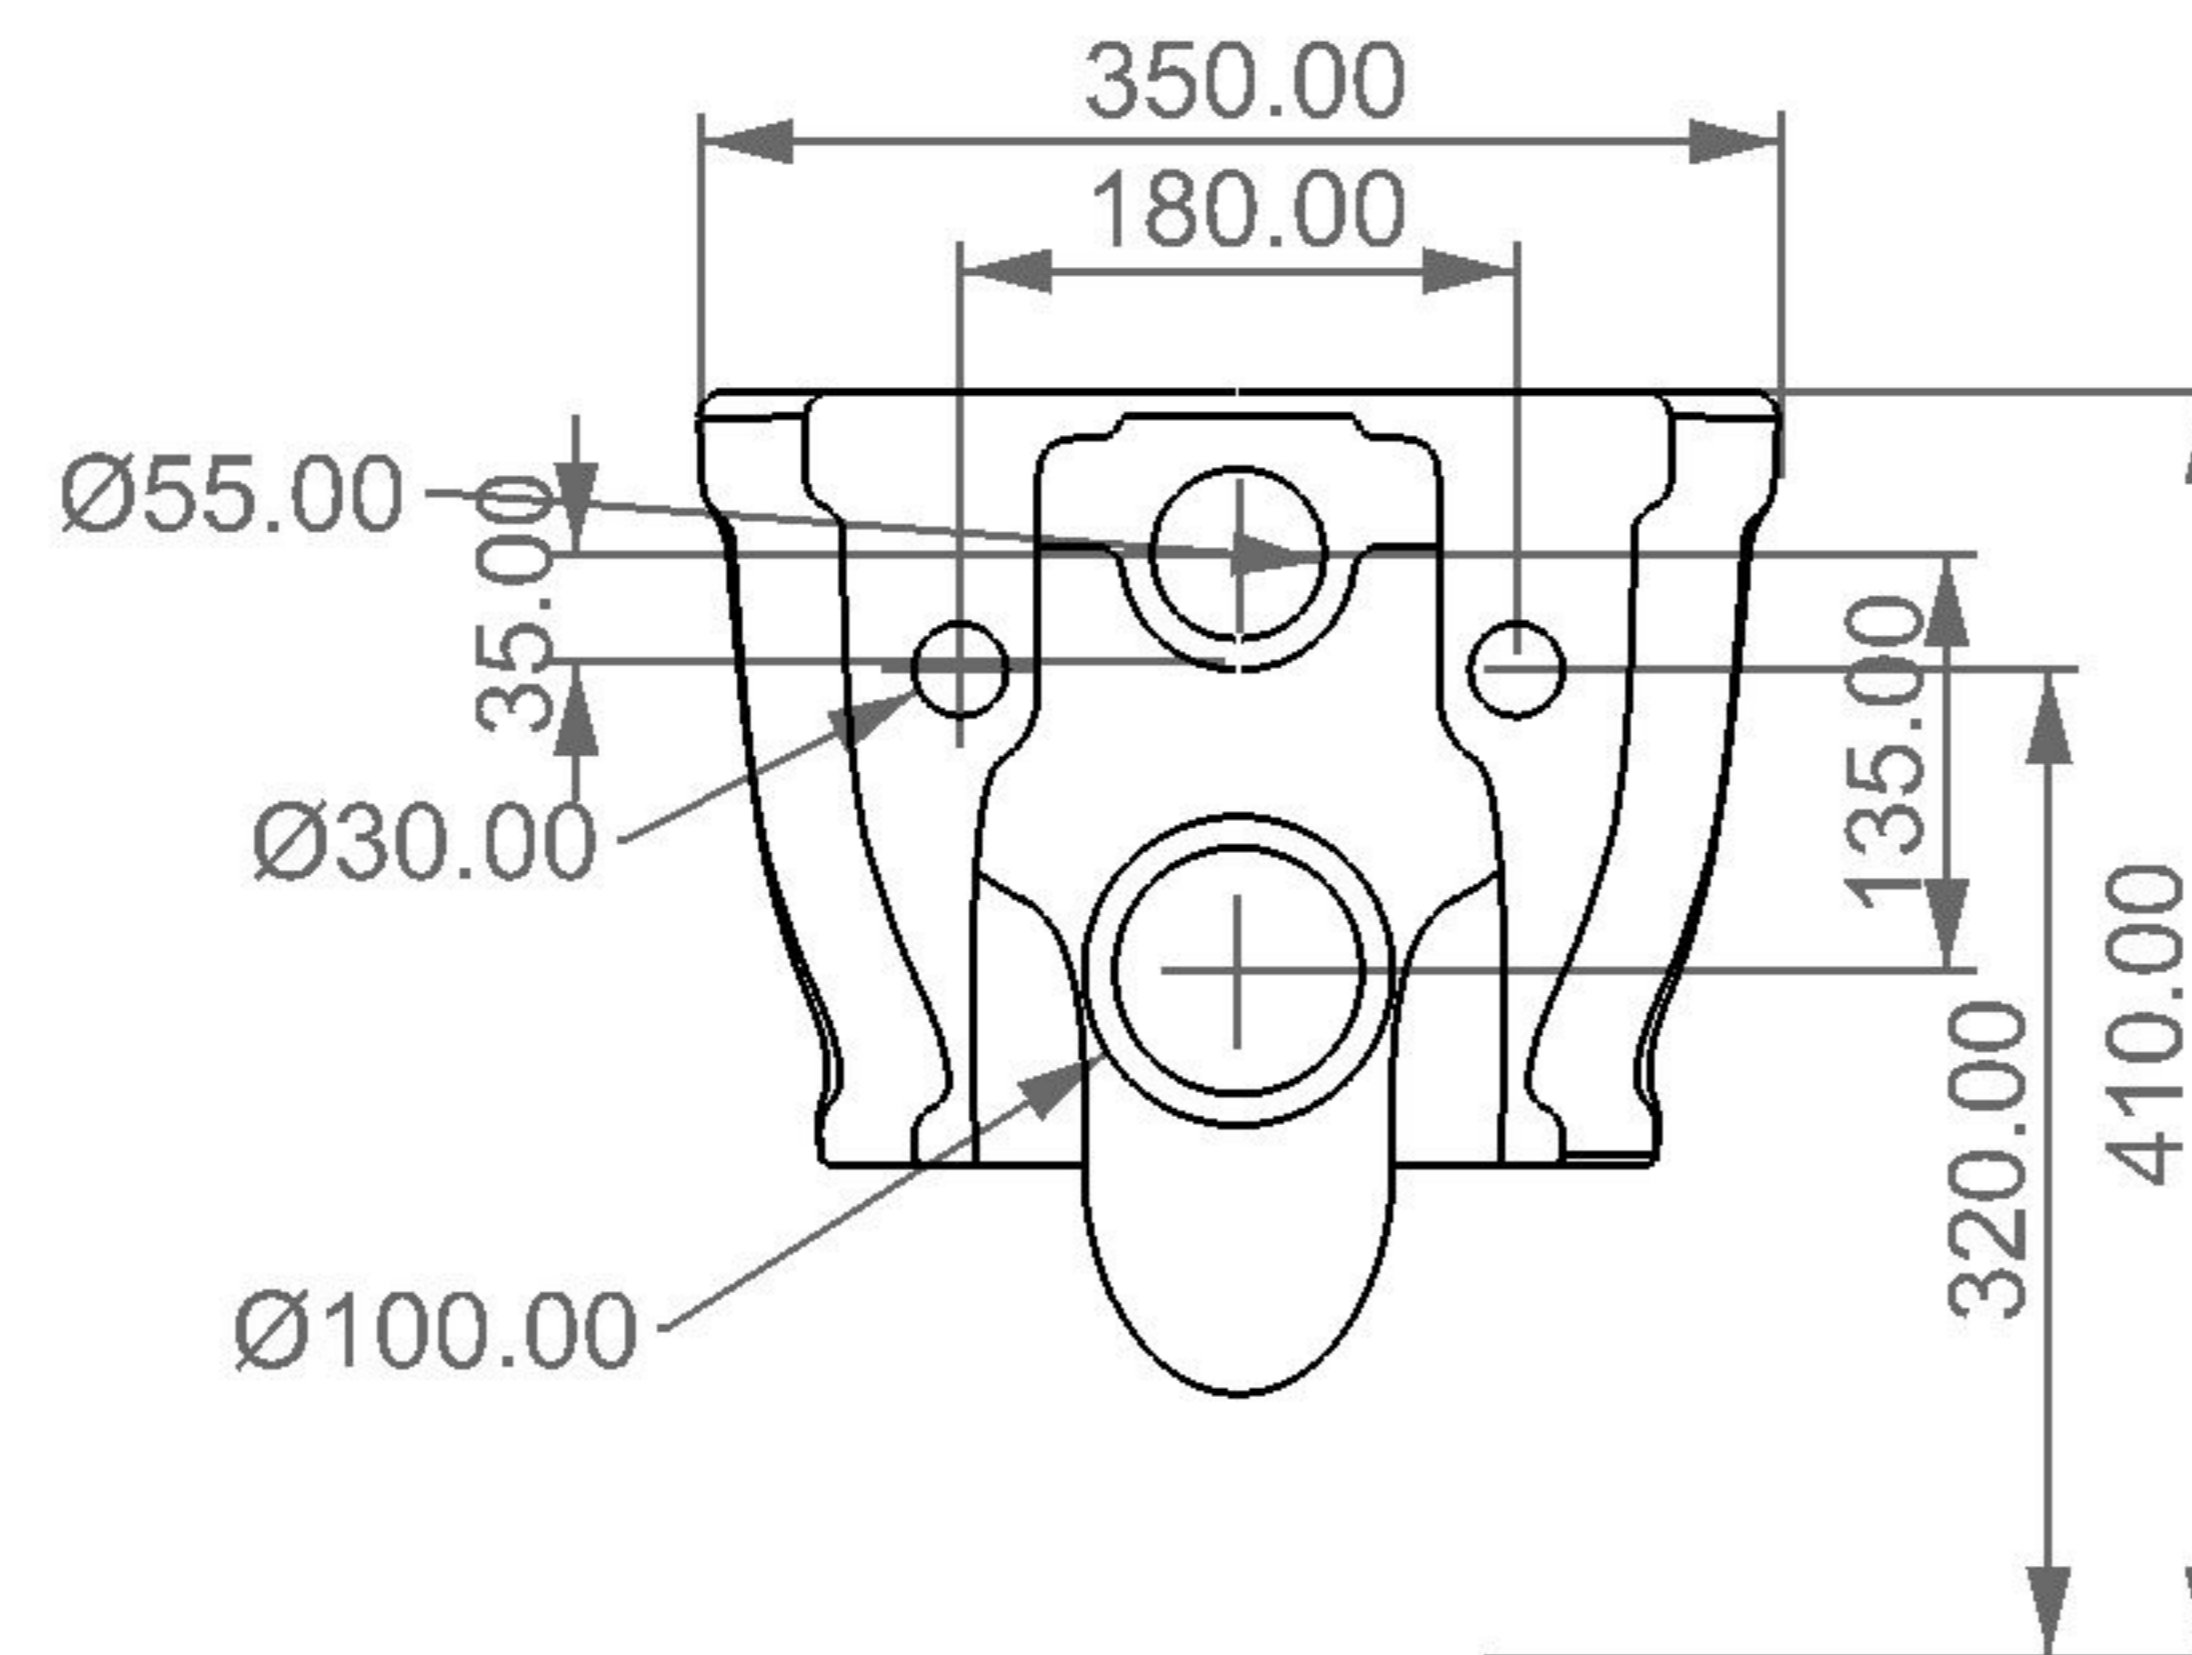

**GSG**  
CERAMIC DESIGN

wc sospeso TIME  
wc wall hung TIME

FRONT

LEFT

TOP

REAR

SECTION

Designation wc sospeso TIME wc wall hung TIME	<b>GSG</b> CERAMIC DESIGN
Scale 1:10	This drawing including the respective data may neither be duplicated nor modified nor altered without the consent of GSG Ceramic Design. The use of the data/technical drawings take place at users own risk and under exclusion of any liability of GSG Ceramic Design. The dimensions are not binding; products are subject to changes. Measurement shown may be subjected to small variations or are indicative.
cod. TIWCSO	