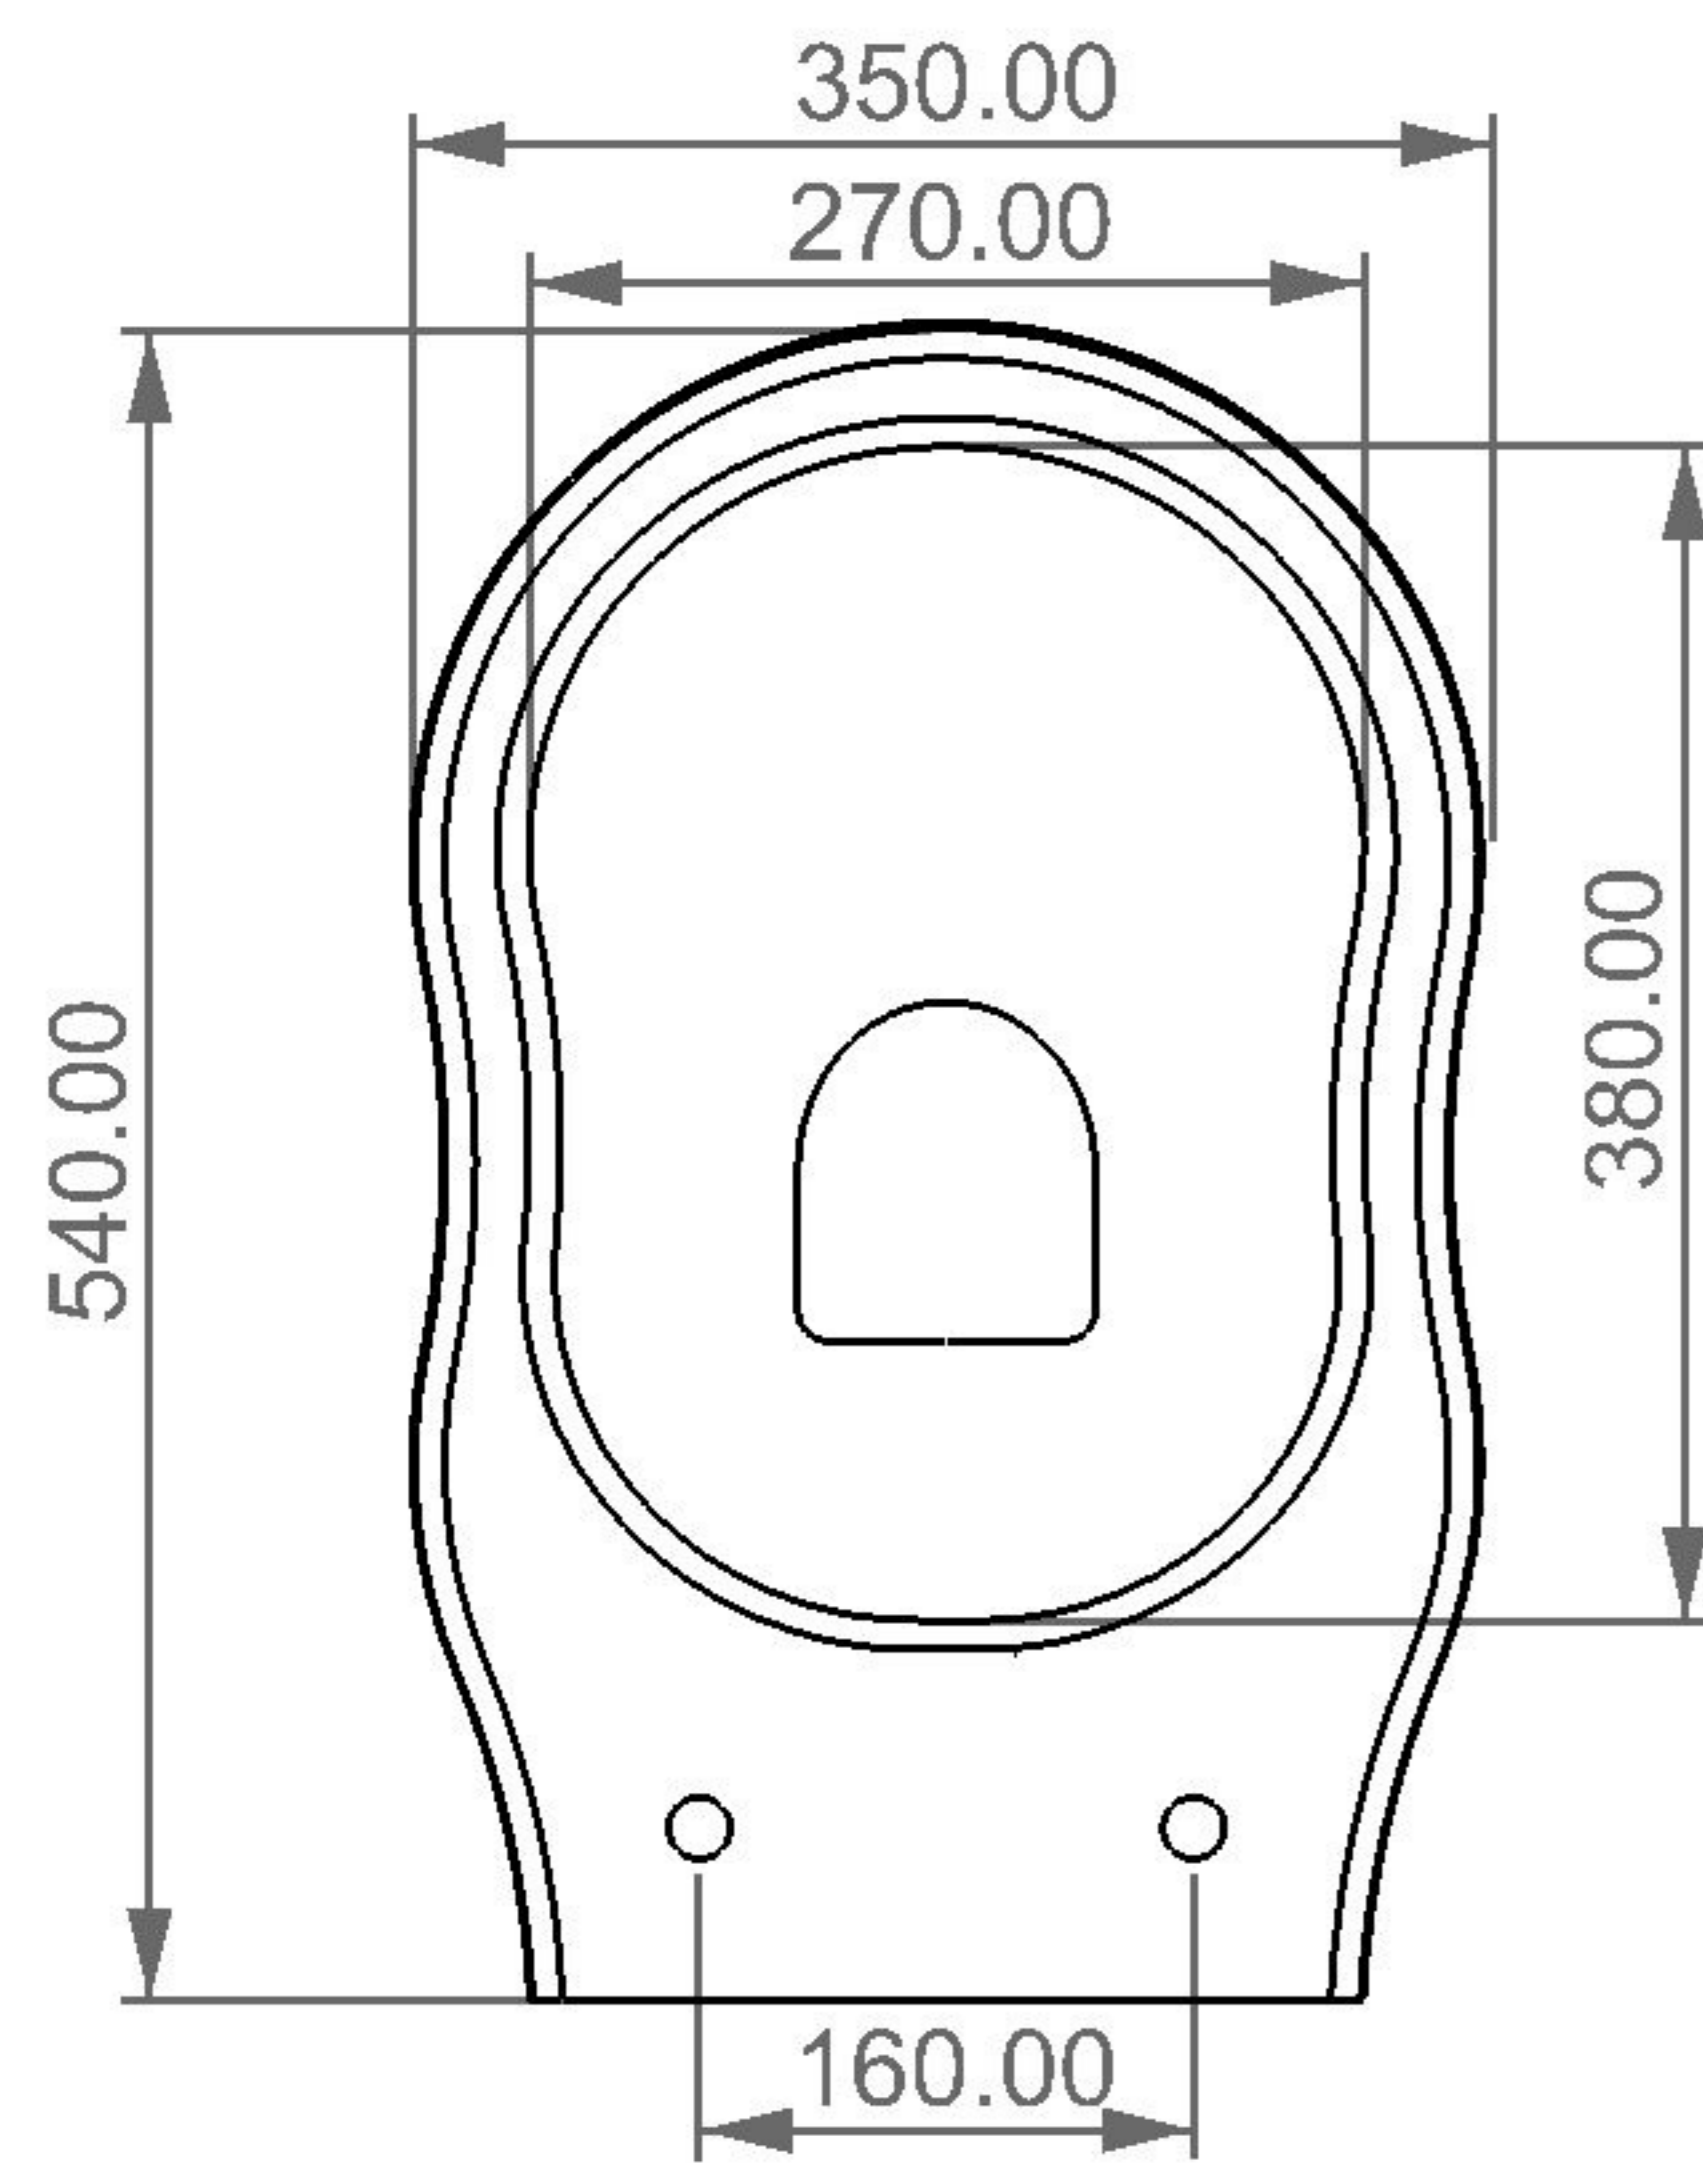

**GSG**  
CERAMIC DESIGN

wc sospeso TIME  
wc wall hung TIME

FRONT

LEFT

TOP

REAR

SECTION

Designation wc sospeso TIME wc wall hung TIME	<b>GSG</b> CERAMIC DESIGN
Scale 1:10	This drawing including the respective data may neither be duplicated nor modified nor altered without the consent of GSG Ceramic Design. The use of the data/technical drawings take place at users own risk and under exclusion of any liability of GSG Ceramic Design. The dimensions are not binding; products are subject to changes. Measurement shown may be subjected to small variations or are indicative.
cod. TIWCSO	