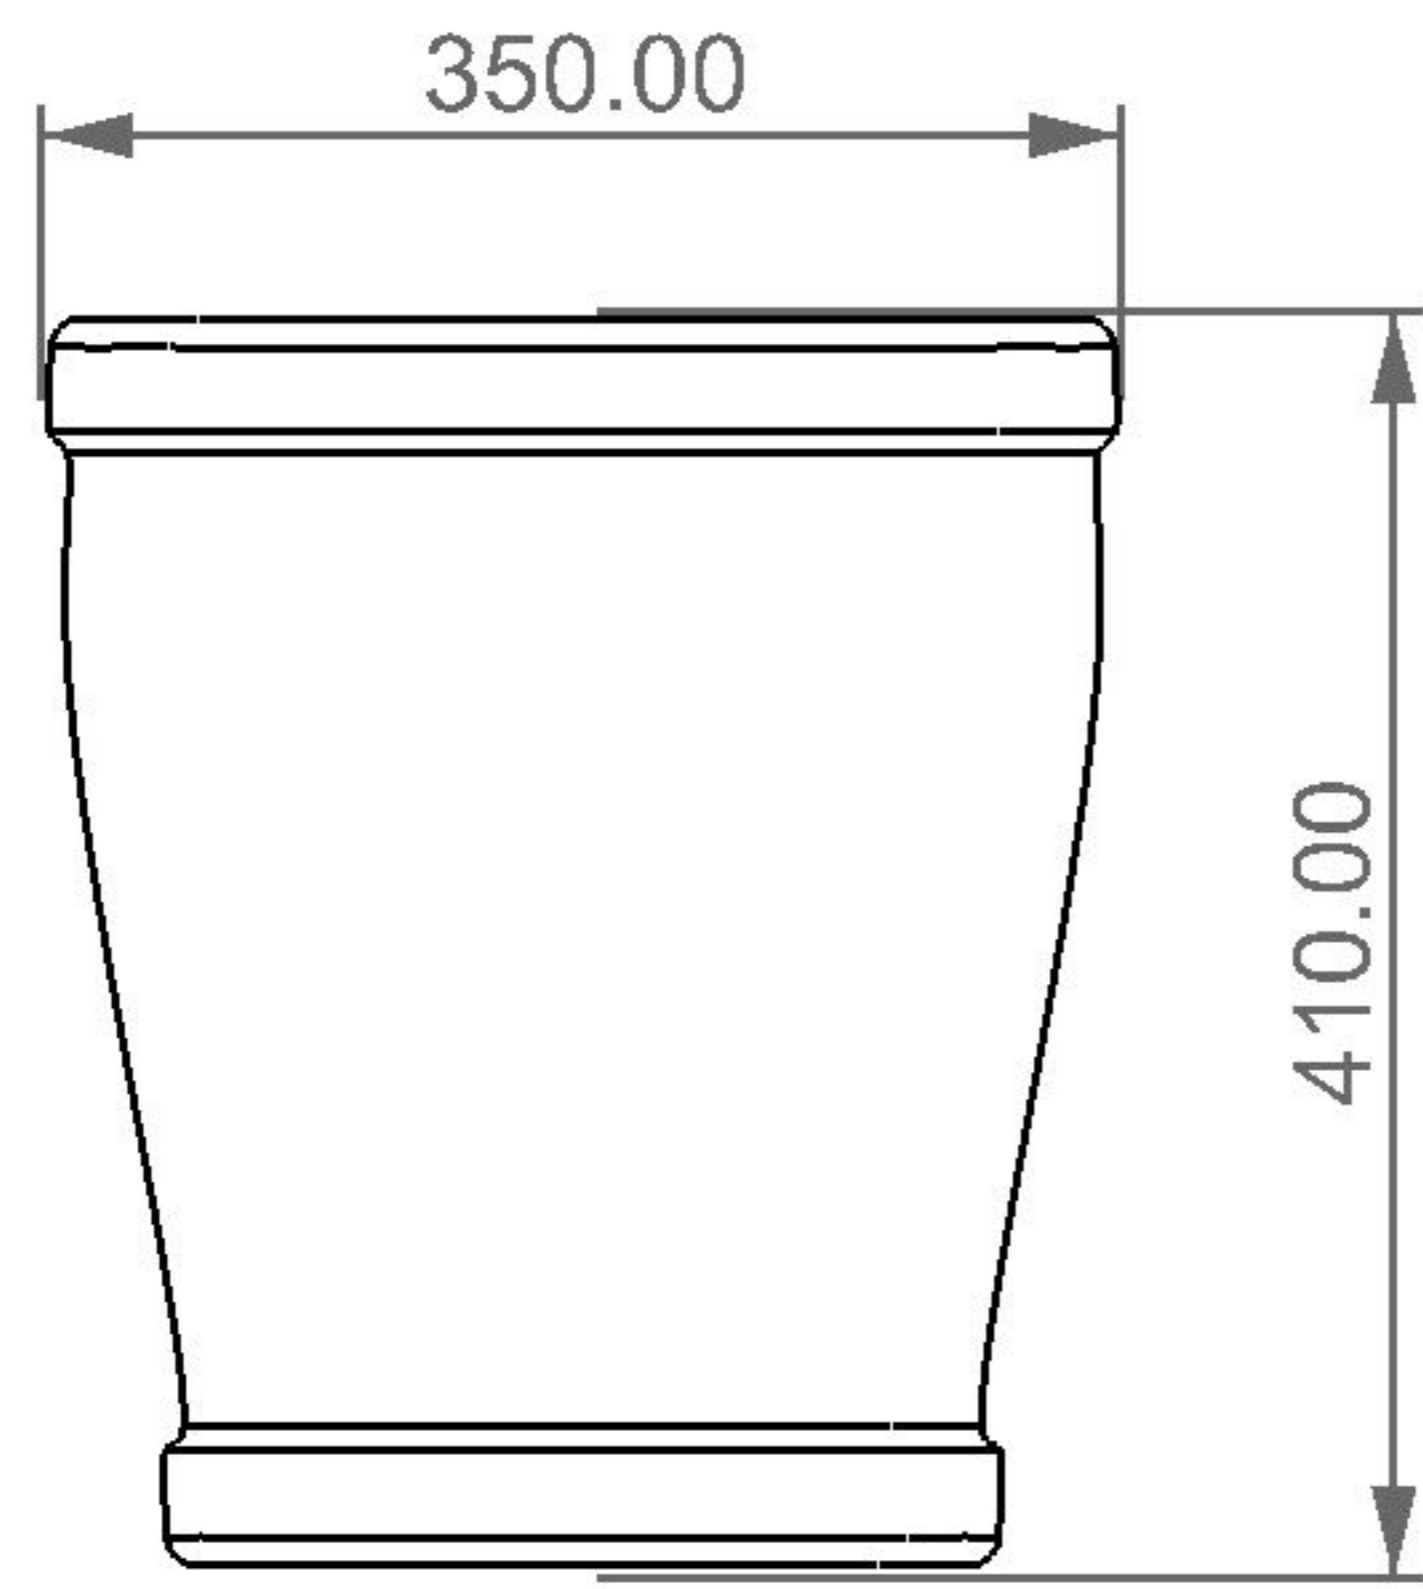

**GSG**  
CERAMIC DESIGN

wc sospeso TIME  
wc wall hung TIME

FRONT

LEFT

TOP

REAR

SECTION

Designation wc sospeso TIME wc wall hung TIME	<b>GSG</b> CERAMIC DESIGN
Scale 1:10	This drawing including the respective data may neither be duplicated nor modified nor altered without the consent of GSG Ceramic Design. The use of the data/technical drawings take place at users own risk and under exclusion of any liability of GSG Ceramic Design. The dimensions are not binding; products are subject to changes. Measurement shown may be subjected to small variations or are indicative.
cod. TIWCSO	