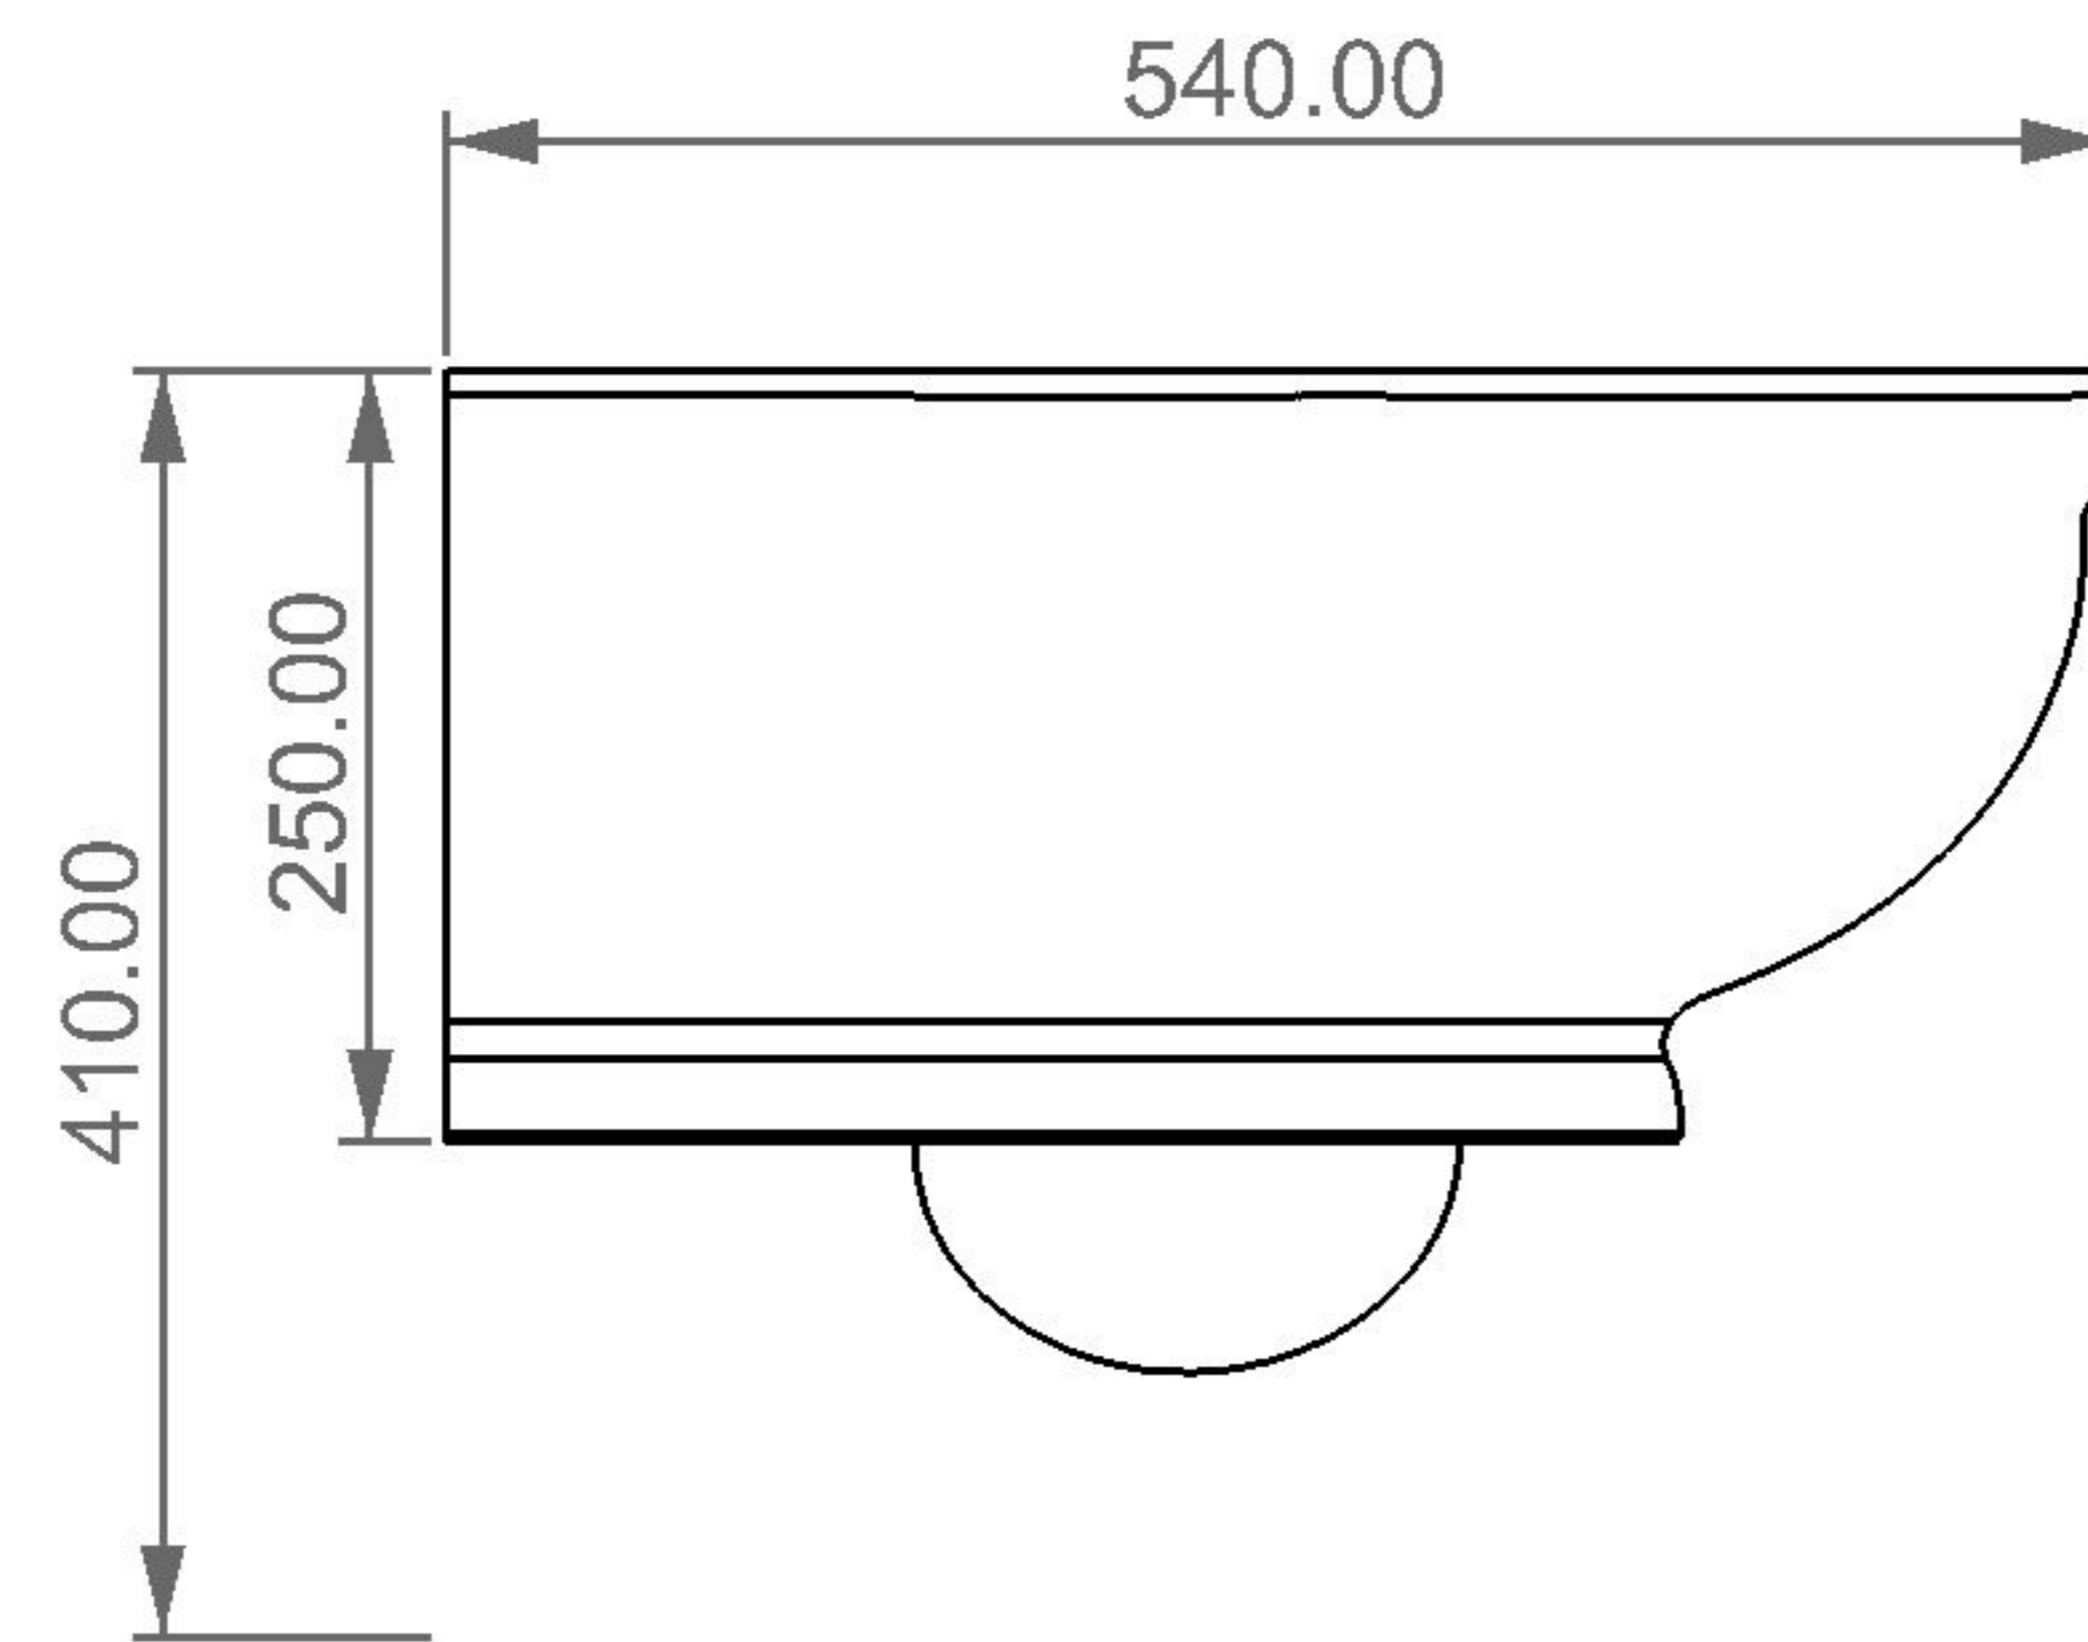

**GSG**  
CERAMIC DESIGN

wc sospeso TIME  
wc wall hung TIME

FRONT

LEFT

TOP

REAR

SECTION

Designation wc sospeso TIME wc wall hung TIME	<b>GSG</b> CERAMIC DESIGN
Scale 1:10	This drawing including the respective data may neither be duplicated nor modified nor altered without the consent of GSG Ceramic Design. The use of the data/technical drawings take place at users own risk and under exclusion of any liability of GSG Ceramic Design. The dimensions are not binding; products are subject to changes. Measurement shown may be subjected to small variations or are indicative.
cod. TIWCSO	