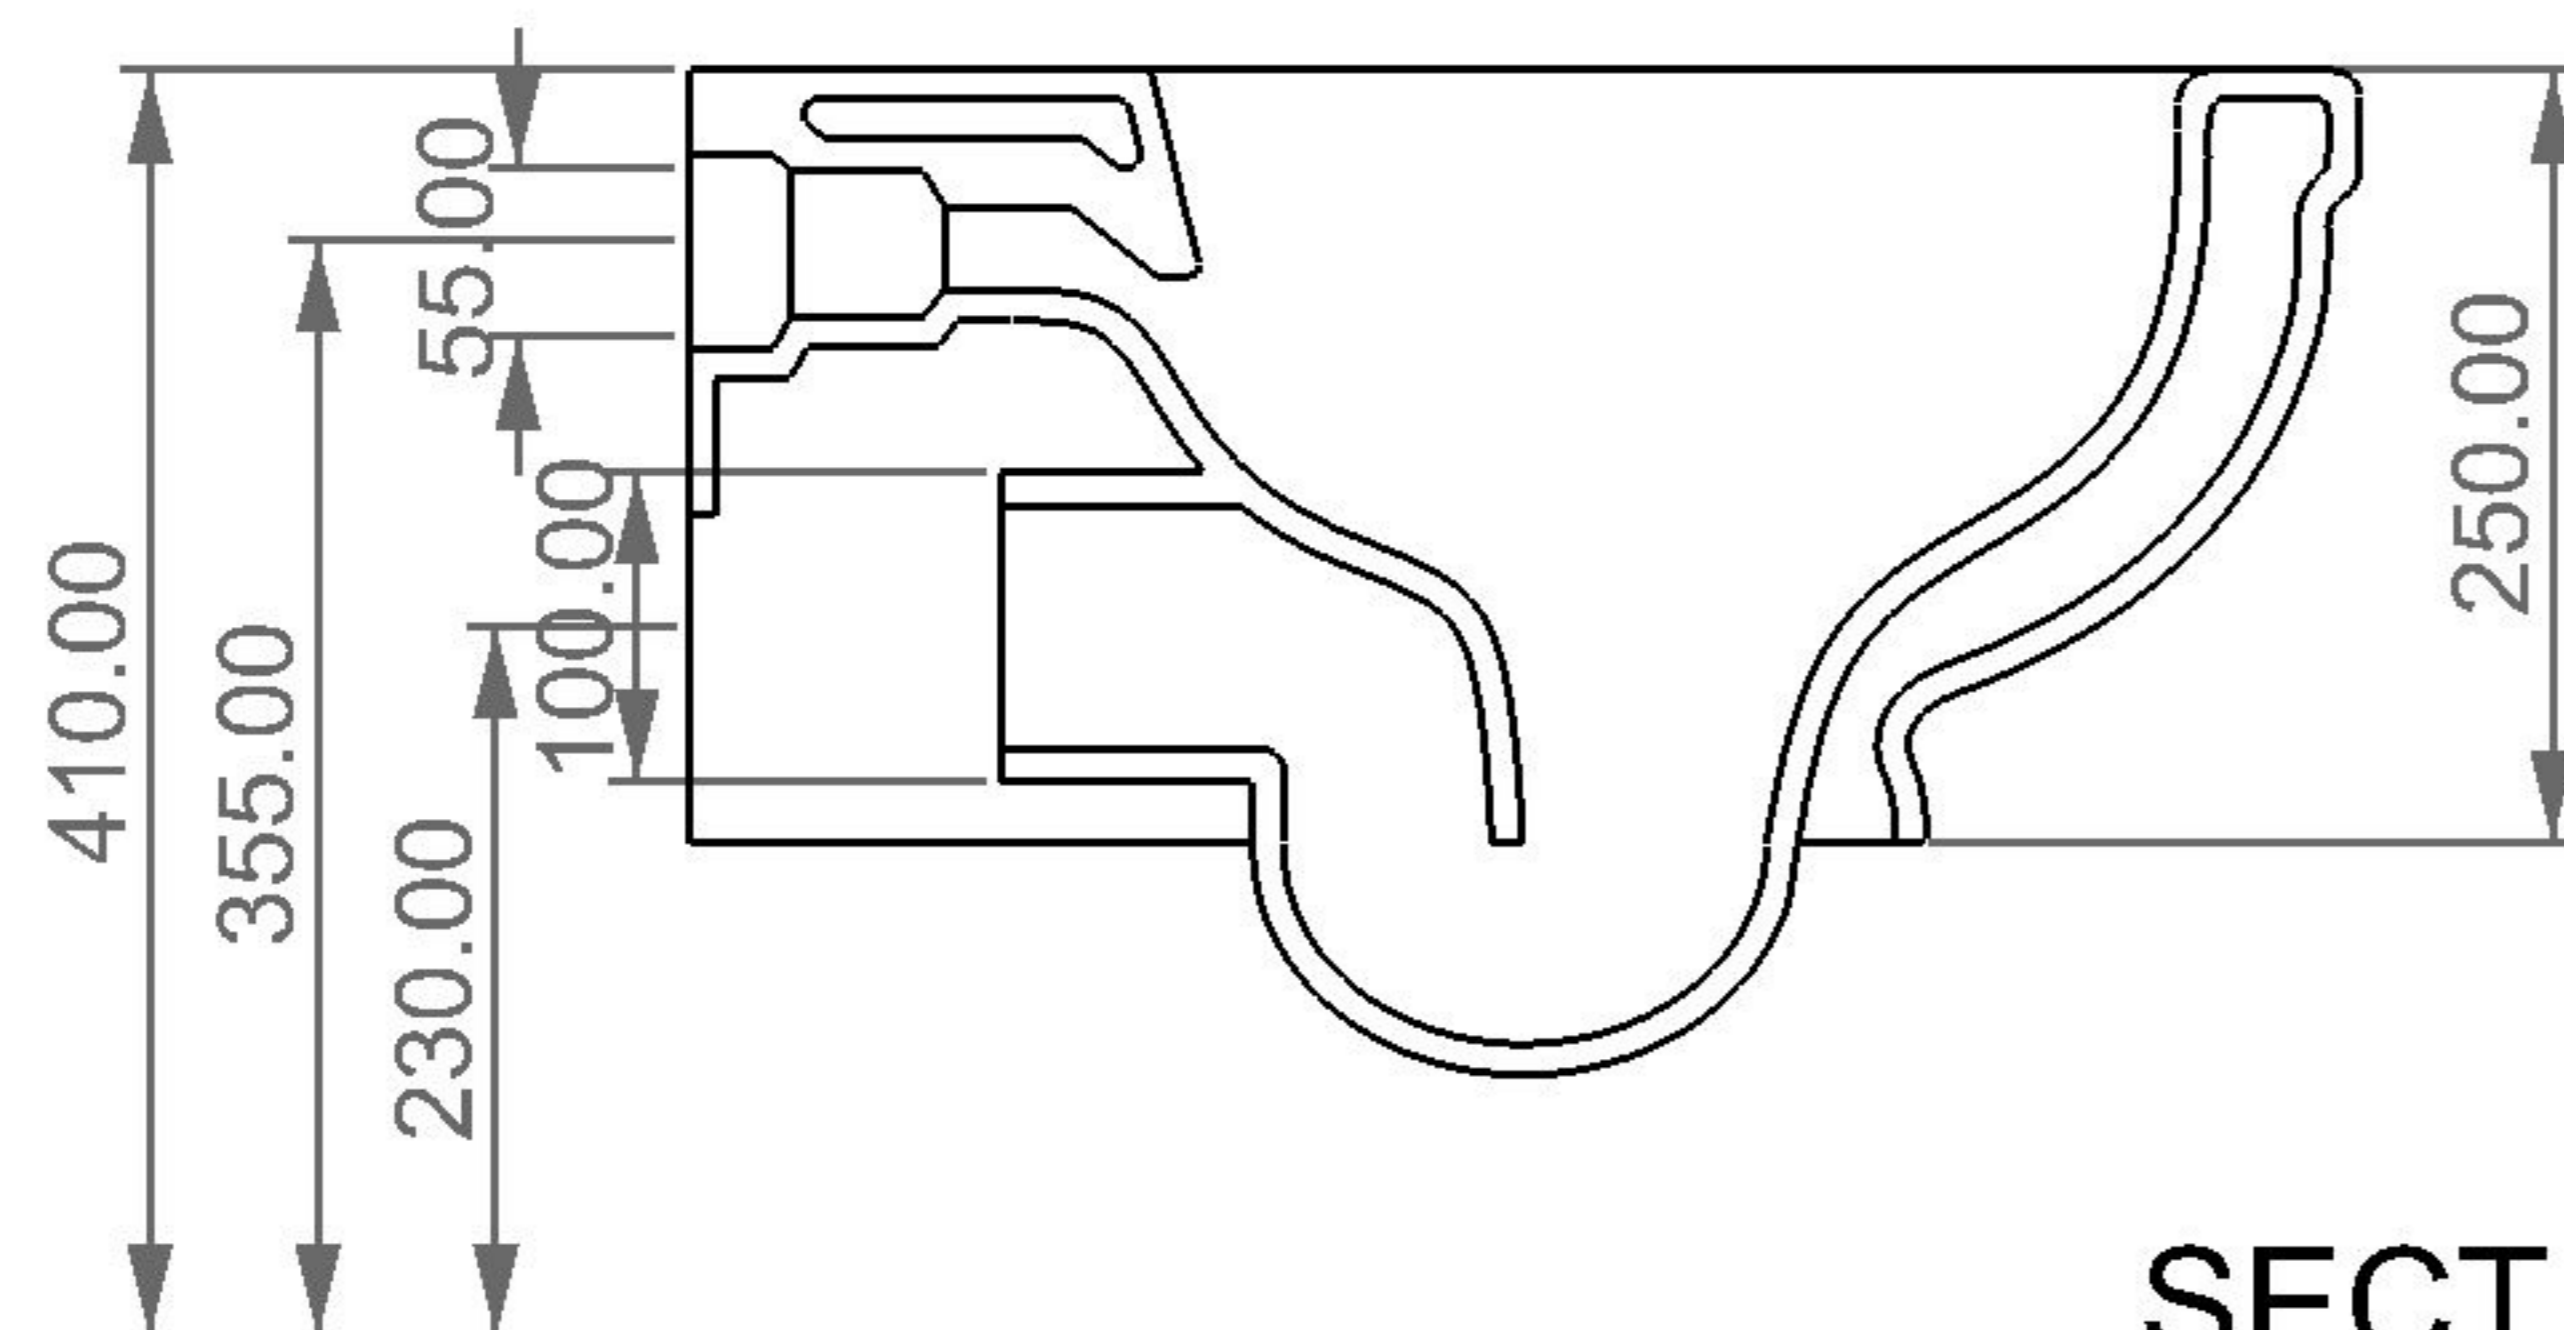

**GSG**  
CERAMIC DESIGN

wc sospeso TIME  
wc wall hung TIME

FRONT

LEFT

TOP

REAR

SECTION

Designation wc sospeso TIME wc wall hung TIME	<b>GSG</b> CERAMIC DESIGN
Scale 1:10	This drawing including the respective data may neither be duplicated nor modified nor altered without the consent of GSG Ceramic Design. The use of the data/technical drawings take place at users own risk and under exclusion of any liability of GSG Ceramic Design. The dimensions are not binding; products are subject to changes. Measurement shown may be subjected to small variations or are indicative.
cod. TIWCSO	