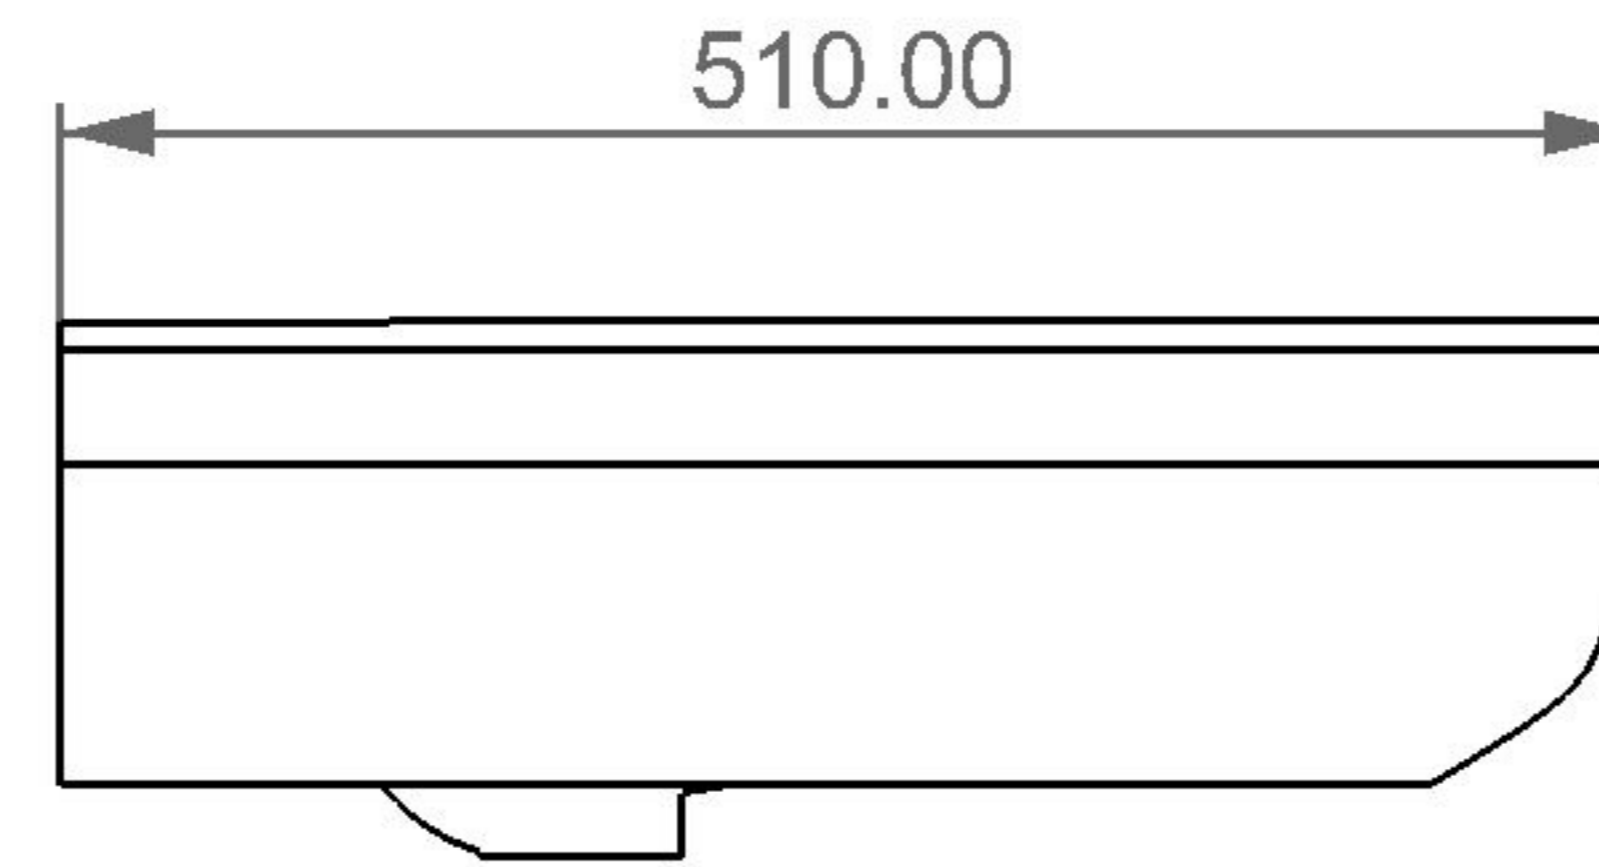

GSG

CERAMIC DESIGN

lavabo TIME da appoggio o sospeso cm 95
countertop or washbasin TIME cm 95

FRONT

LEFT

REAR

SECTION

TOP

Designation	
lavabo TIME da appoggio o sospeso cm 95 countertop or washbasin TIME cm 95	
Scale	This drawing including the respective data may neither be duplicated nor modified nor altered without the consent of GSG Ceramic Design. The use of the data/technical drawings take place at users own risk and under exclusion of any liability of GSG Ceramic Design. The dimensions are not binding; products are subject to changes. Measurement shown may be subjected to small variations or are indicative.
	cod. TILAV95