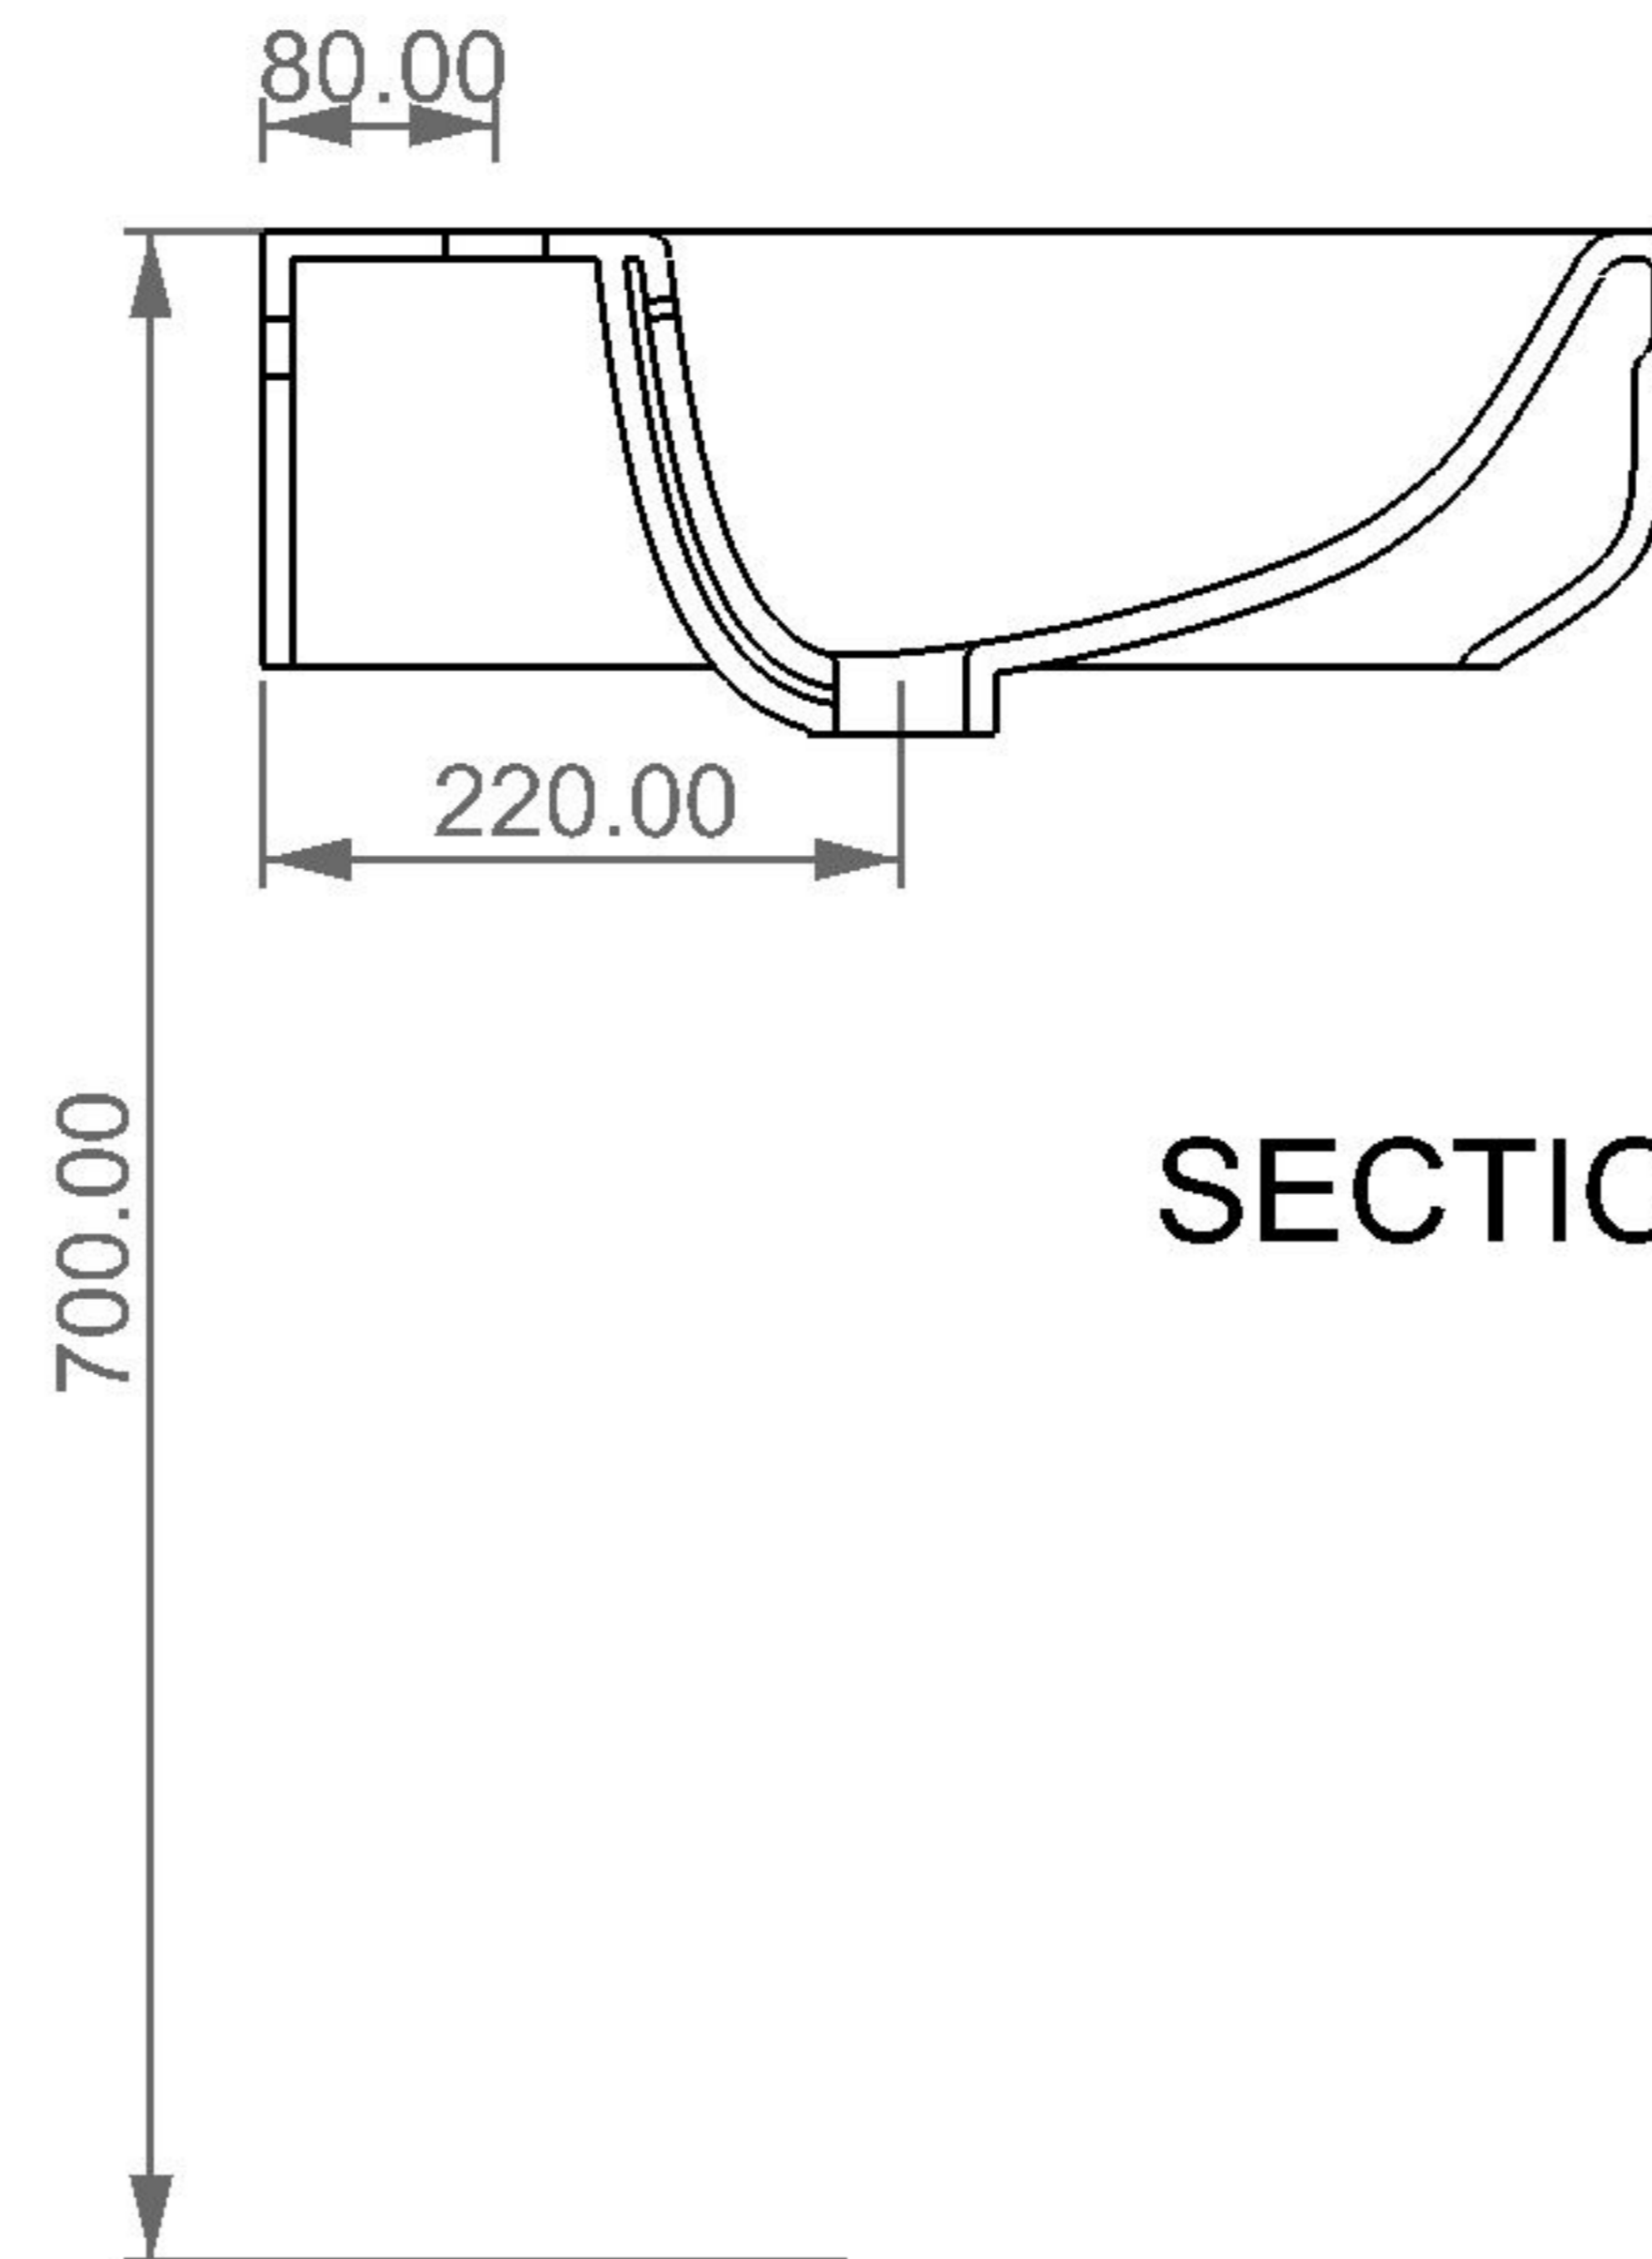

GSG

CERAMIC DESIGN

lavabo TIME da appoggio o sospeso cm 95
countertop or washbasin TIME cm 95

FRONT

LEFT

REAR

SECTION

TOP

Designation	
lavabo TIME da appoggio o sospeso cm 95 countertop or washbasin TIME cm 95	
Scale	This drawing including the respective data may neither be duplicated nor modified nor altered without the consent of GSG Ceramic Design. The use of the data/technical drawings take place at users own risk and under exclusion of any liability of GSG Ceramic Design. The dimensions are not binding; products are subject to changes. Measurement shown may be subjected to small variations or are indicative.
	cod. TILAV95