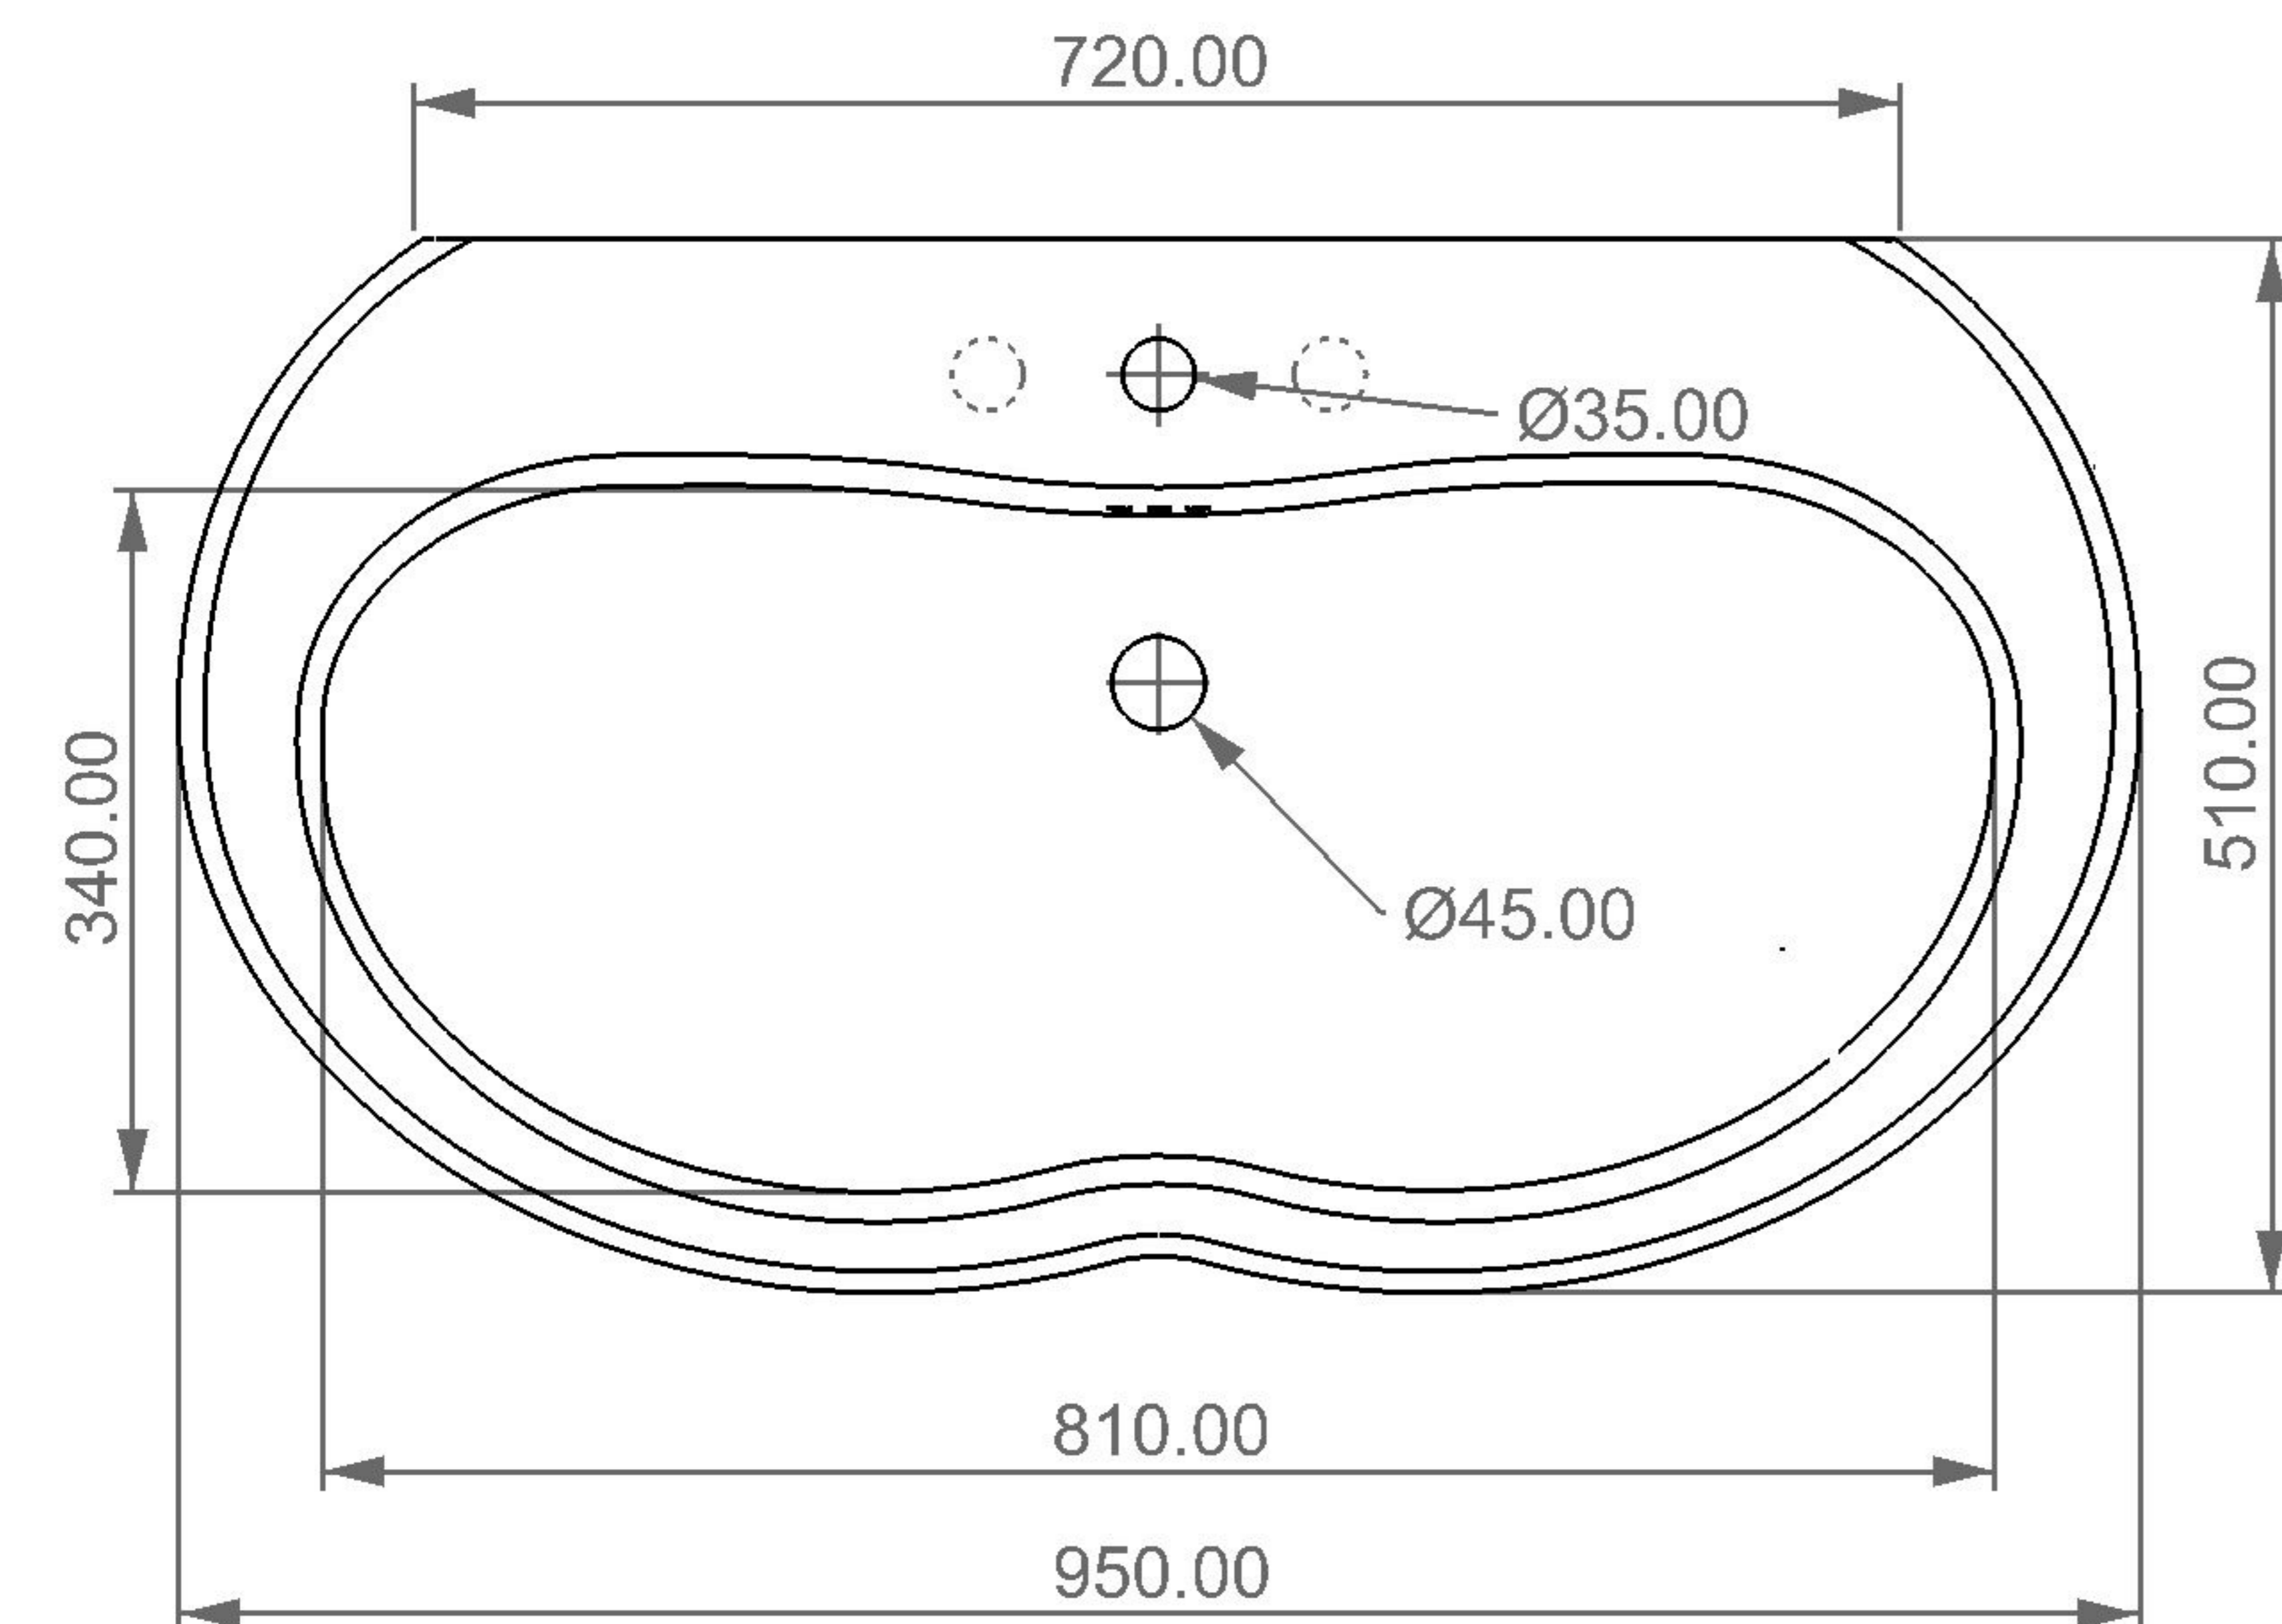

GSG

CERAMIC DESIGN

lavabo TIME da appoggio o sospeso cm 95
countertop or washbasin TIME cm 95

FRONT

LEFT

REAR

SECTION

TOP

Designation	
lavabo TIME da appoggio o sospeso cm 95 countertop or washbasin TIME cm 95	
Scale	This drawing including the respective data may neither be duplicated nor modified nor altered without the consent of GSG Ceramic Design. The use of the data/technical drawings take place at users own risk and under exclusion of any liability of GSG Ceramic Design. The dimensions are not binding; products are subject to changes. Measurement shown may be subjected to small variations or are indicative.
	cod. TILAV95