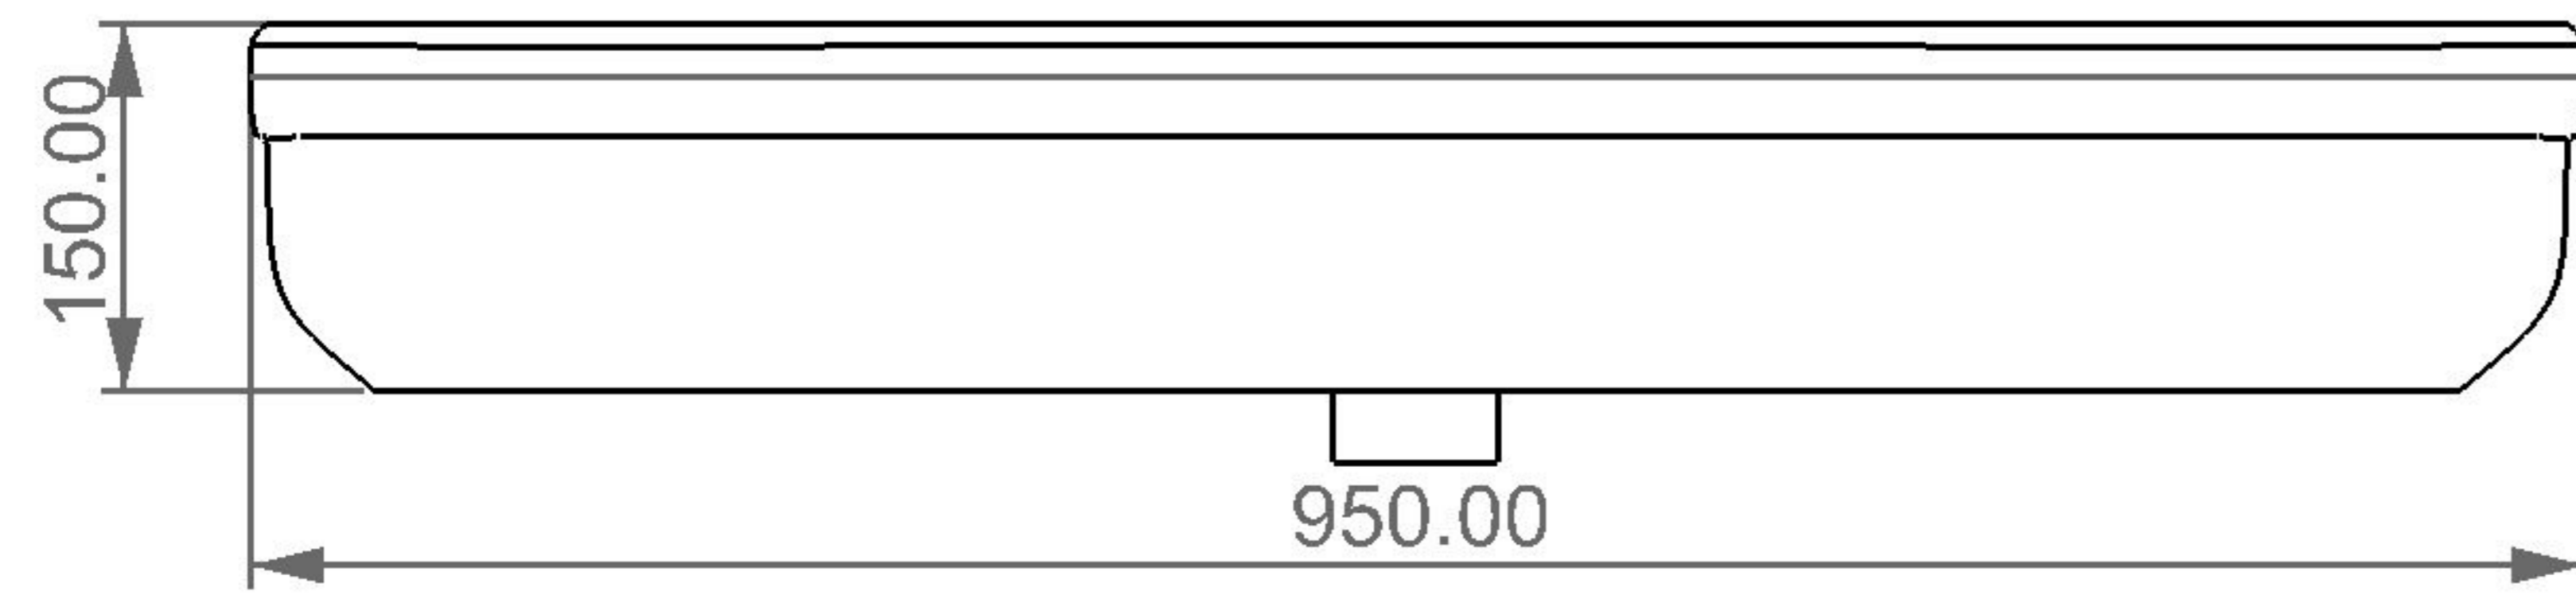

GSG

CERAMIC DESIGN

lavabo TIME da appoggio o sospeso cm 95
countertop or washbasin TIME cm 95

FRONT

LEFT

REAR

SECTION

TOP

Designation	
lavabo TIME da appoggio o sospeso cm 95 countertop or washbasin TIME cm 95	
Scale	This drawing including the respective data may neither be duplicated nor modified nor altered without the consent of GSG Ceramic Design. The use of the data/technical drawings take place at users own risk and under exclusion of any liability of GSG Ceramic Design. The dimensions are not binding; products are subject to changes. Measurement shown may be subjected to small variations or are indicative.
	cod. TILAV95