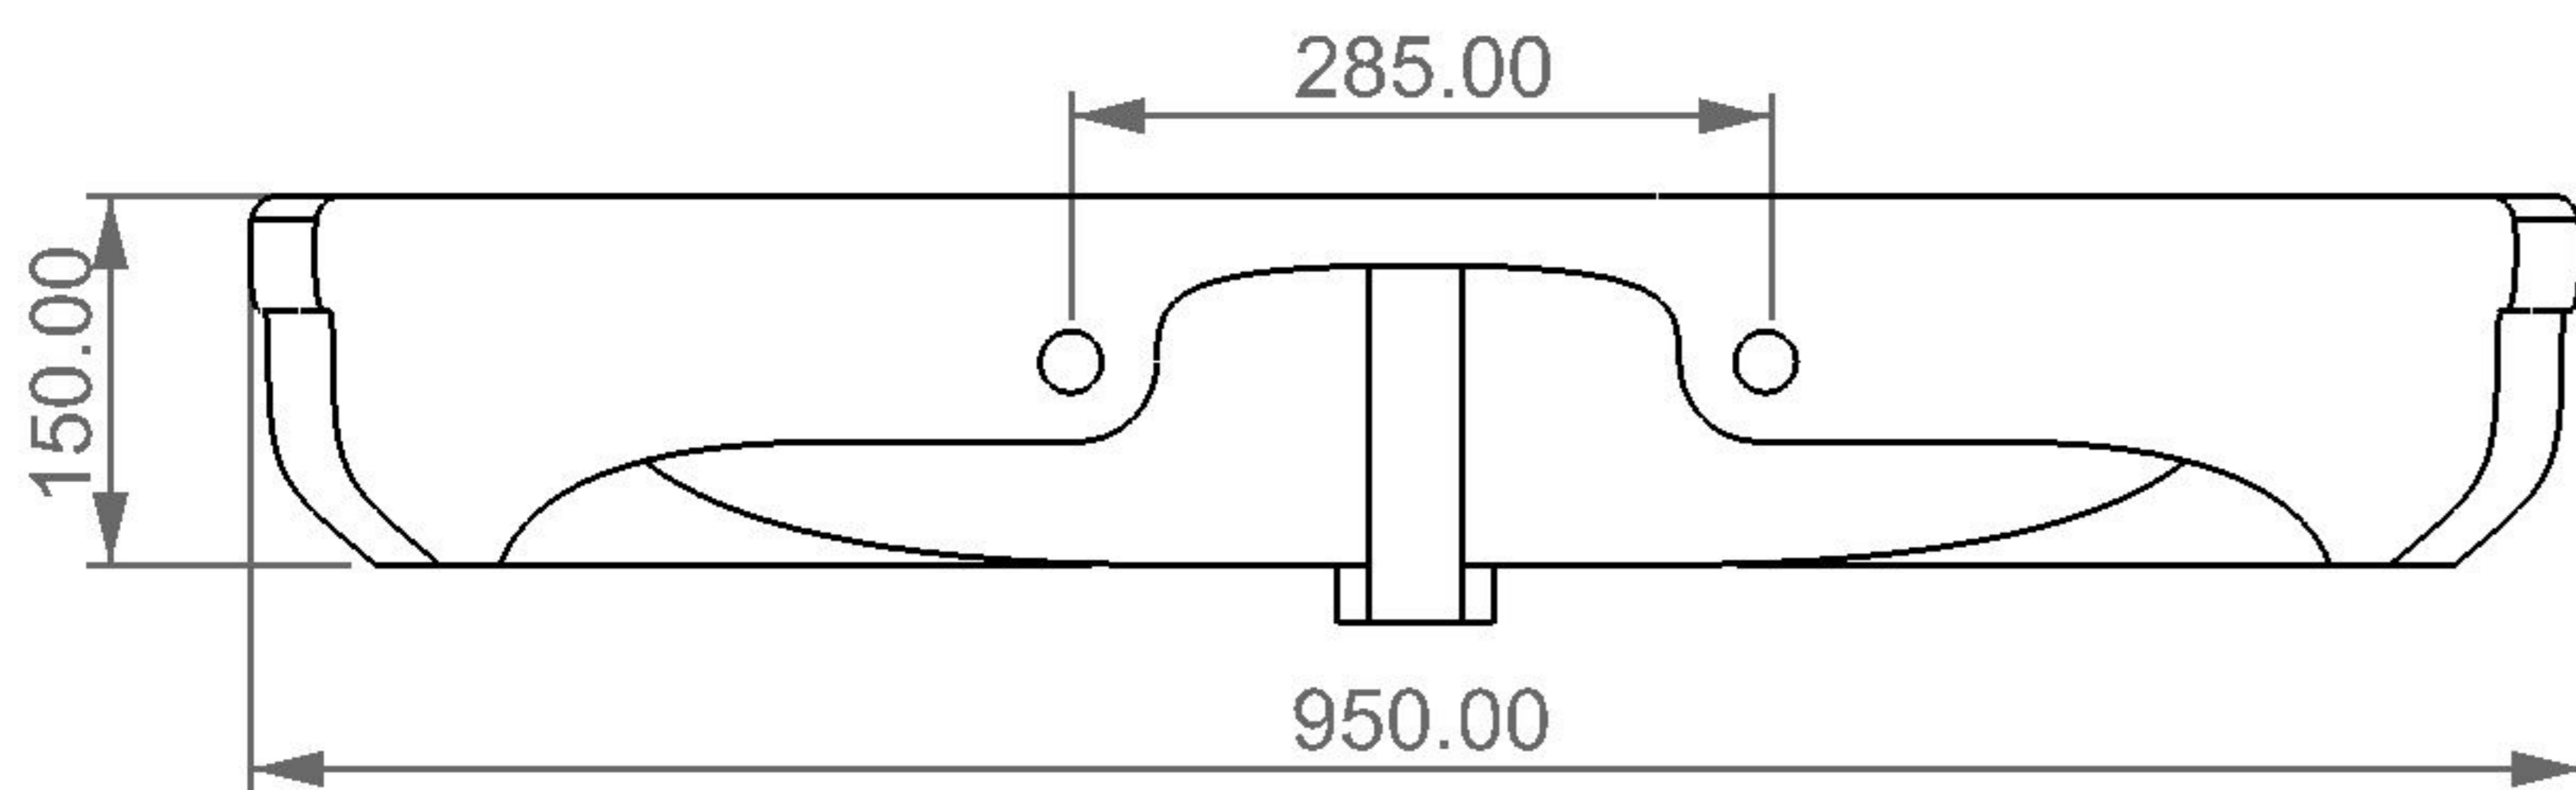

GSG

CERAMIC DESIGN

lavabo TIME da appoggio o sospeso cm 95
countertop or washbasin TIME cm 95

FRONT

LEFT

REAR

SECTION

TOP

Designation	
lavabo TIME da appoggio o sospeso cm 95 countertop or washbasin TIME cm 95	
Scale	This drawing including the respective data may neither be duplicated nor modified nor altered without the consent of GSG Ceramic Design. The use of the data/technical drawings take place at users own risk and under exclusion of any liability of GSG Ceramic Design. The dimensions are not binding; products are subject to changes. Measurement shown may be subjected to small variations or are indicative.
	cod. TILAV95