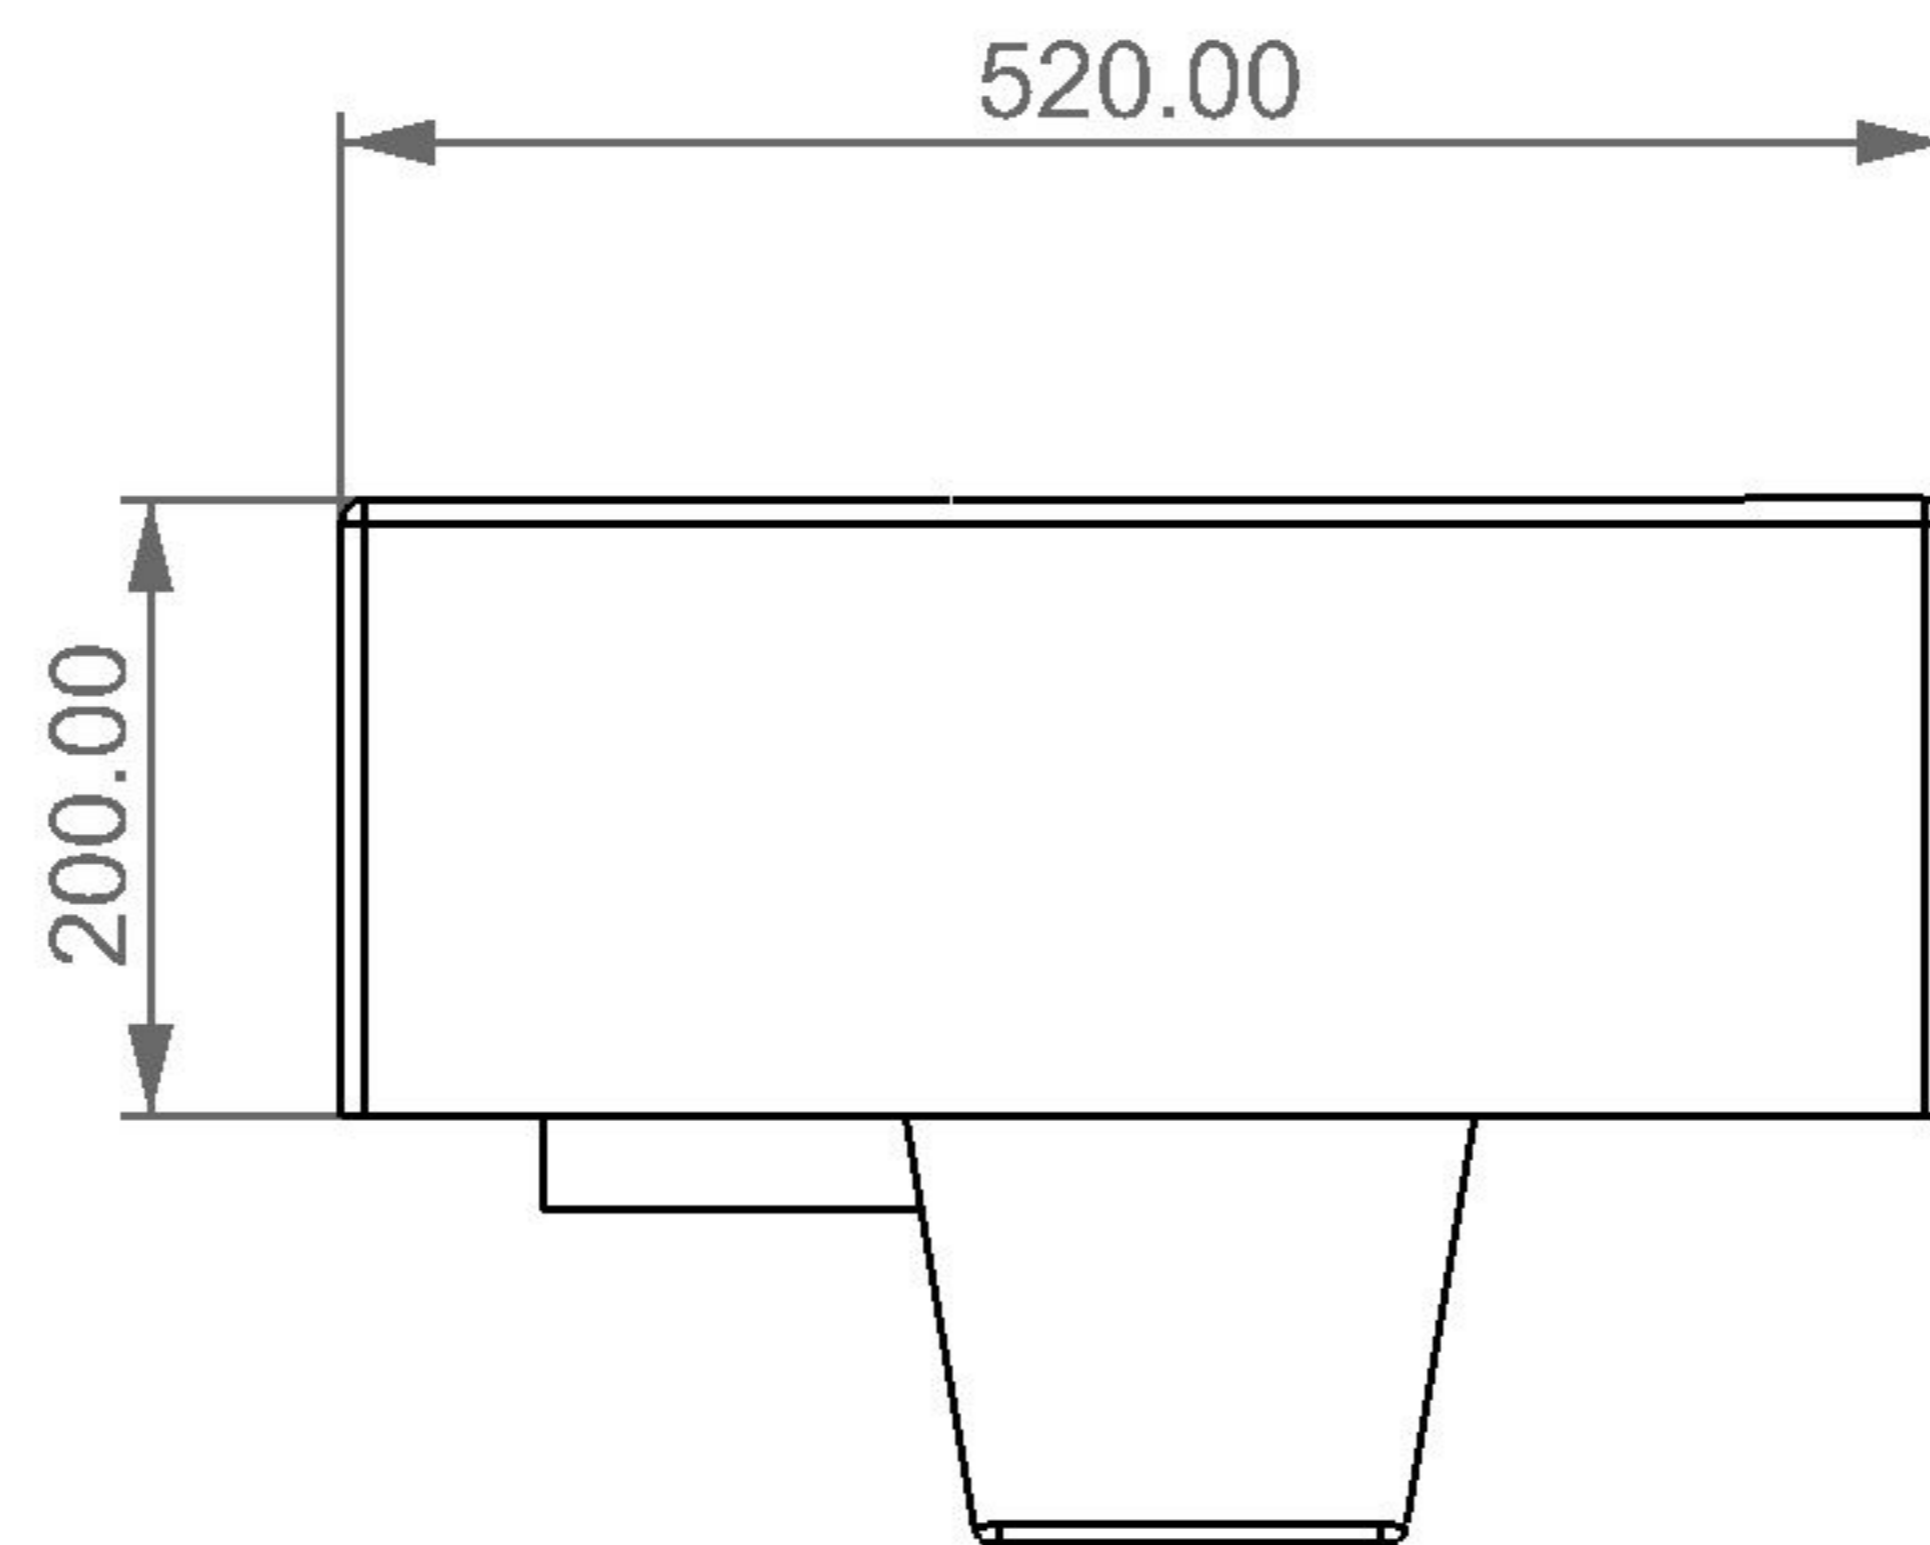

FRONT

LEFT

GSG
CERAMIC DESIGN

WC sospeso OZ
WC wall hung OZ

TOP

REAR

SECTION

Designation WC sospeso OZ WC wall hung OZ	GSG CERAMIC DESIGN
Scale 1:10	This drawing including the respective data may neither be duplicated nor modified nor altered without the consent of GSG Ceramic Design. The use of the data/technical drawings take place at users own risk and under exclusion of any liability of GSG Ceramic Design. The dimensions are not binding; products are subject to changes. Measurement shown may be subjected to small variations or are indicative.
cod. OZWCSO	