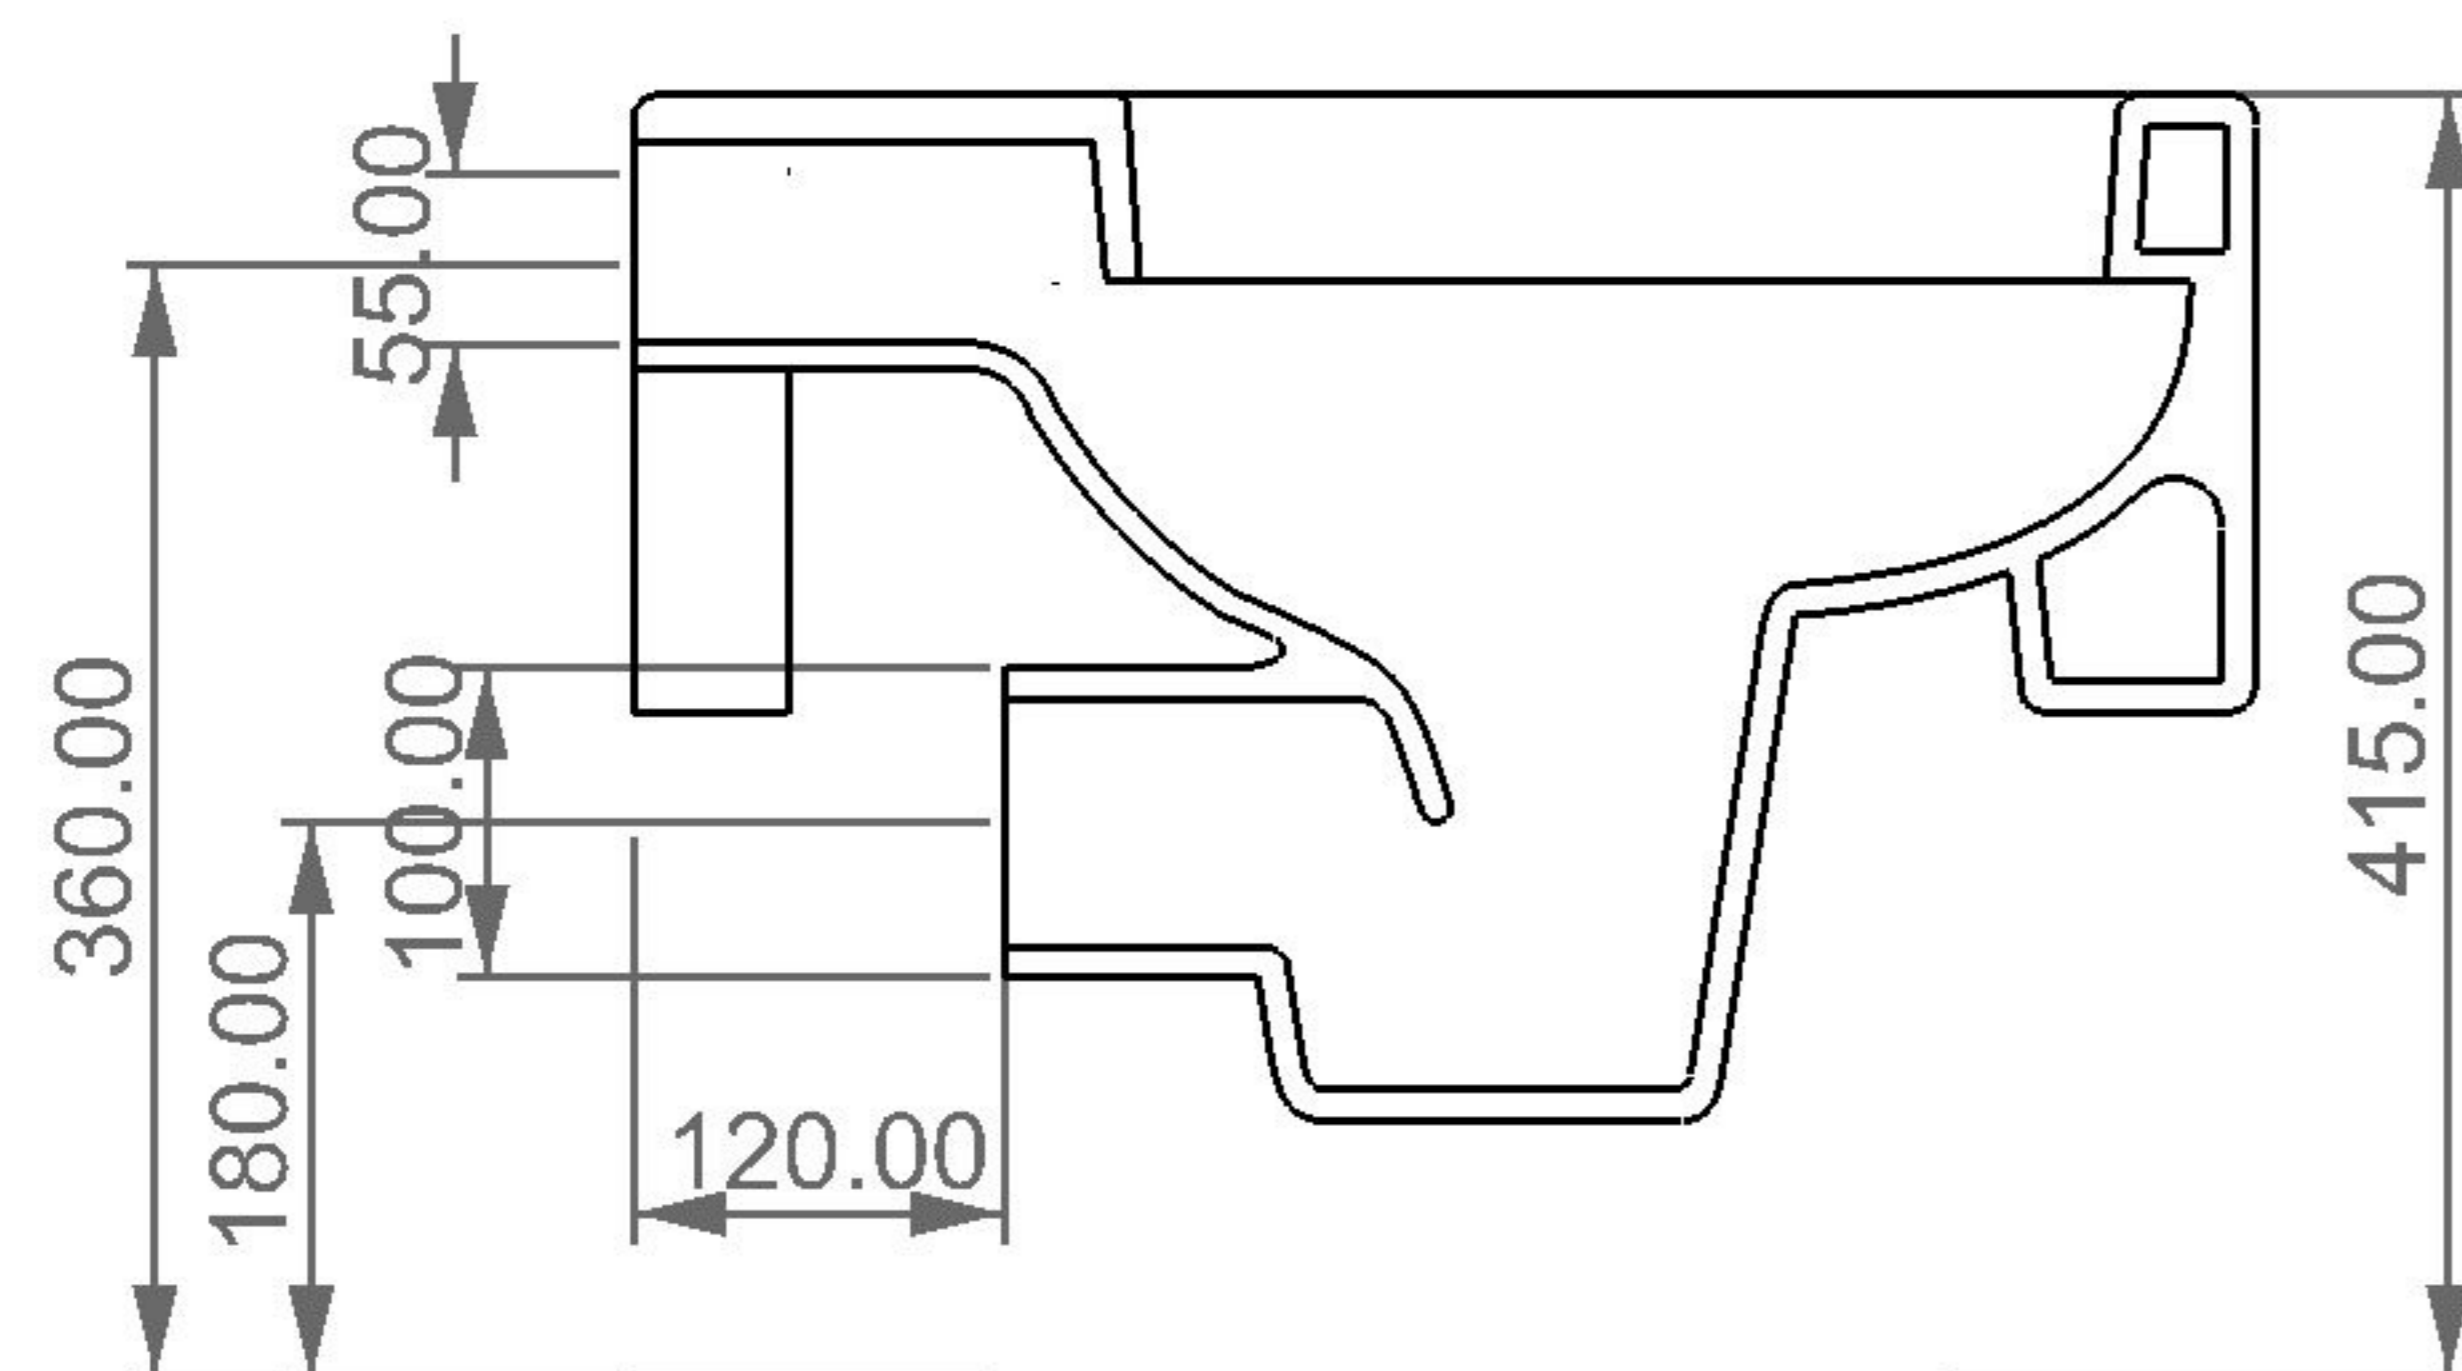

FRONT

LEFT

GSG
CERAMIC DESIGN

WC sospeso OZ
WC wall hung OZ

TOP

REAR

SECTION

Designation WC sospeso OZ WC wall hung OZ	GSG CERAMIC DESIGN
Scale 1:10	This drawing including the respective data may neither be duplicated nor modified nor altered without the consent of GSG Ceramic Design. The use of the data/technical drawings take place at users own risk and under exclusion of any liability of GSG Ceramic Design. The dimensions are not binding; products are subject to changes. Measurement shown may be subjected to small variations or are indicative.
cod. OZWCSO	