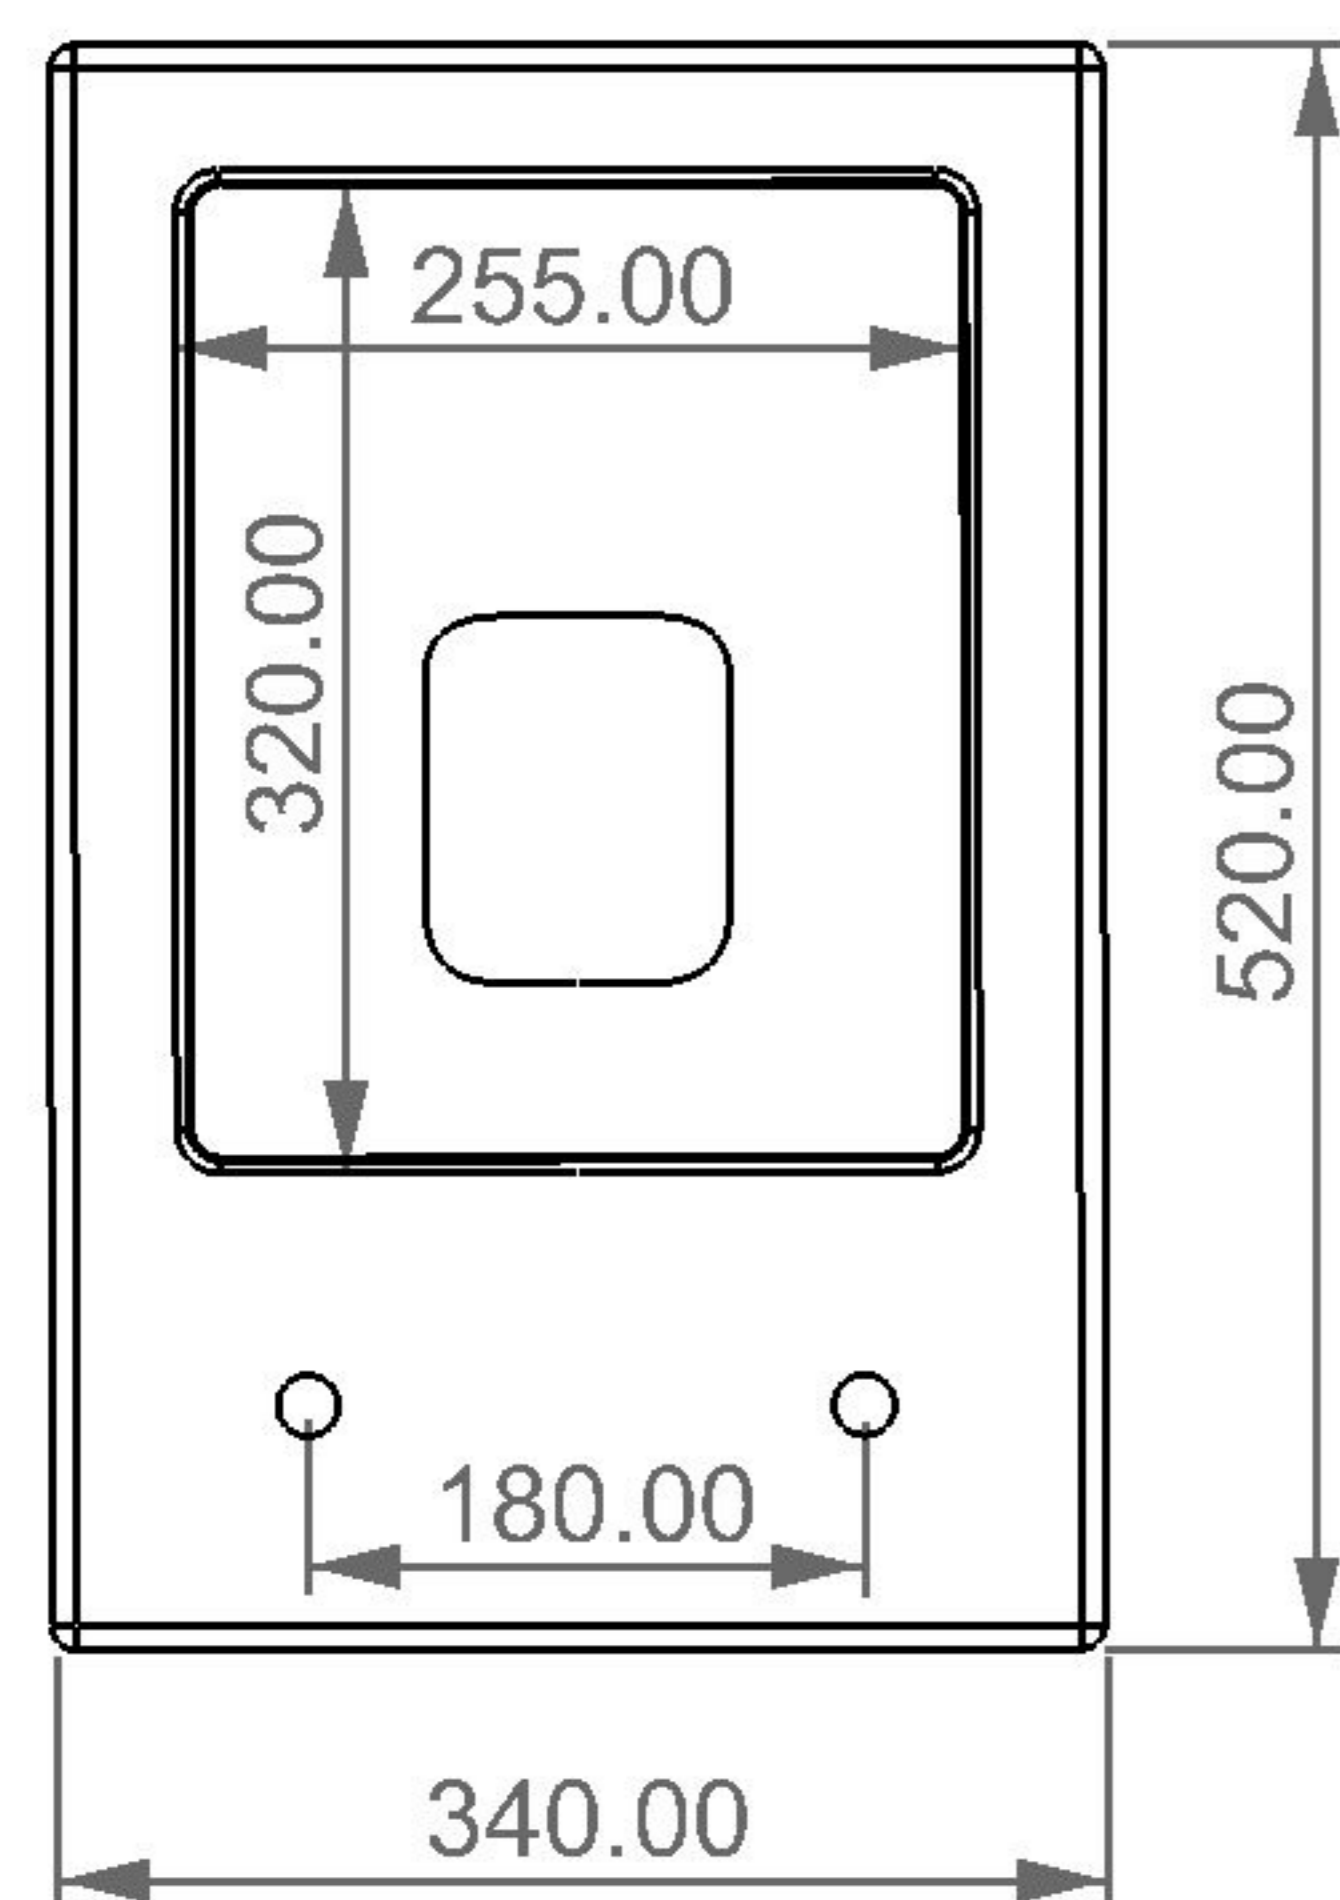

FRONT

LEFT

GSG
CERAMIC DESIGN

WC sospeso OZ
WC wall hung OZ

TOP

REAR

SECTION

Designation WC sospeso OZ WC wall hung OZ	GSG CERAMIC DESIGN
Scale 1:10	This drawing including the respective data may neither be duplicated nor modified nor altered without the consent of GSG Ceramic Design. The use of the data/technical drawings take place at users own risk and under exclusion of any liability of GSG Ceramic Design. The dimensions are not binding; products are subject to changes. Measurement shown may be subjected to small variations or are indicative.
cod. OZWCSO	