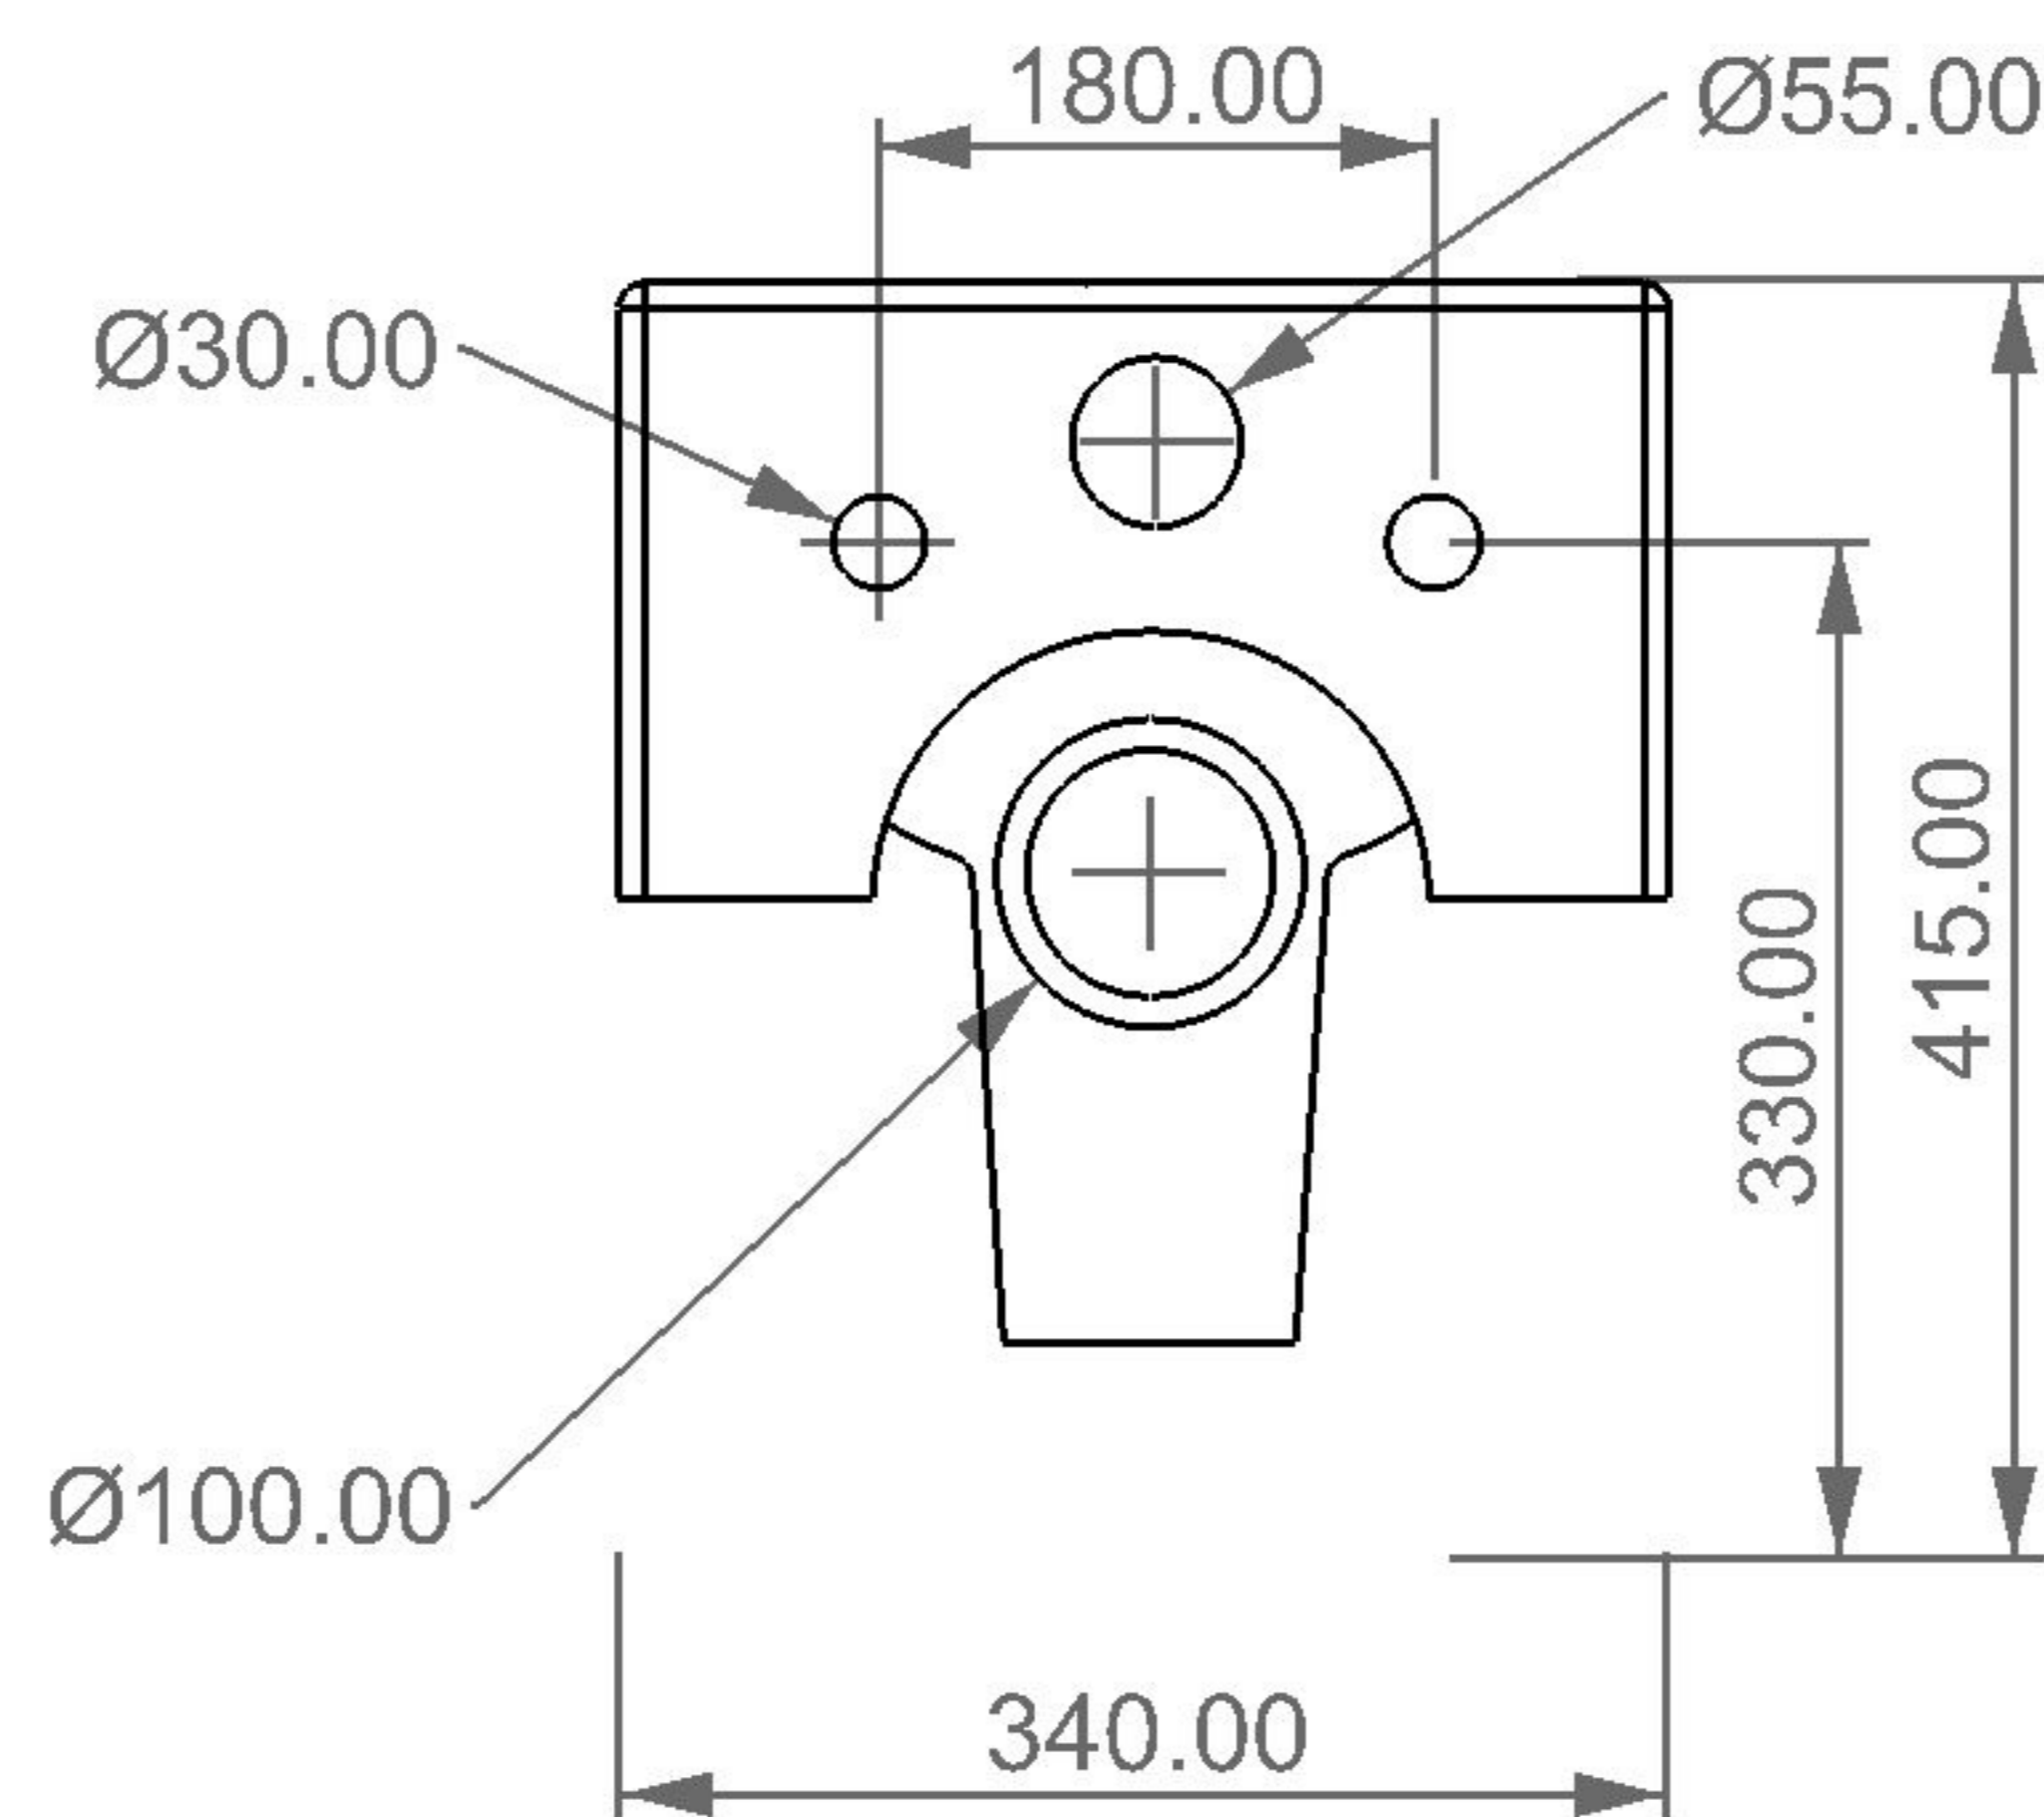

FRONT

LEFT

GSG
CERAMIC DESIGN

WC sospeso OZ
WC wall hung OZ

TOP

REAR

SECTION

Designation WC sospeso OZ WC wall hung OZ	GSG CERAMIC DESIGN
Scale 1:10	This drawing including the respective data may neither be duplicated nor modified nor altered without the consent of GSG Ceramic Design. The use of the data/technical drawings take place at users own risk and under exclusion of any liability of GSG Ceramic Design. The dimensions are not binding; products are subject to changes. Measurement shown may be subjected to small variations or are indicative.
cod. OZWCSO	