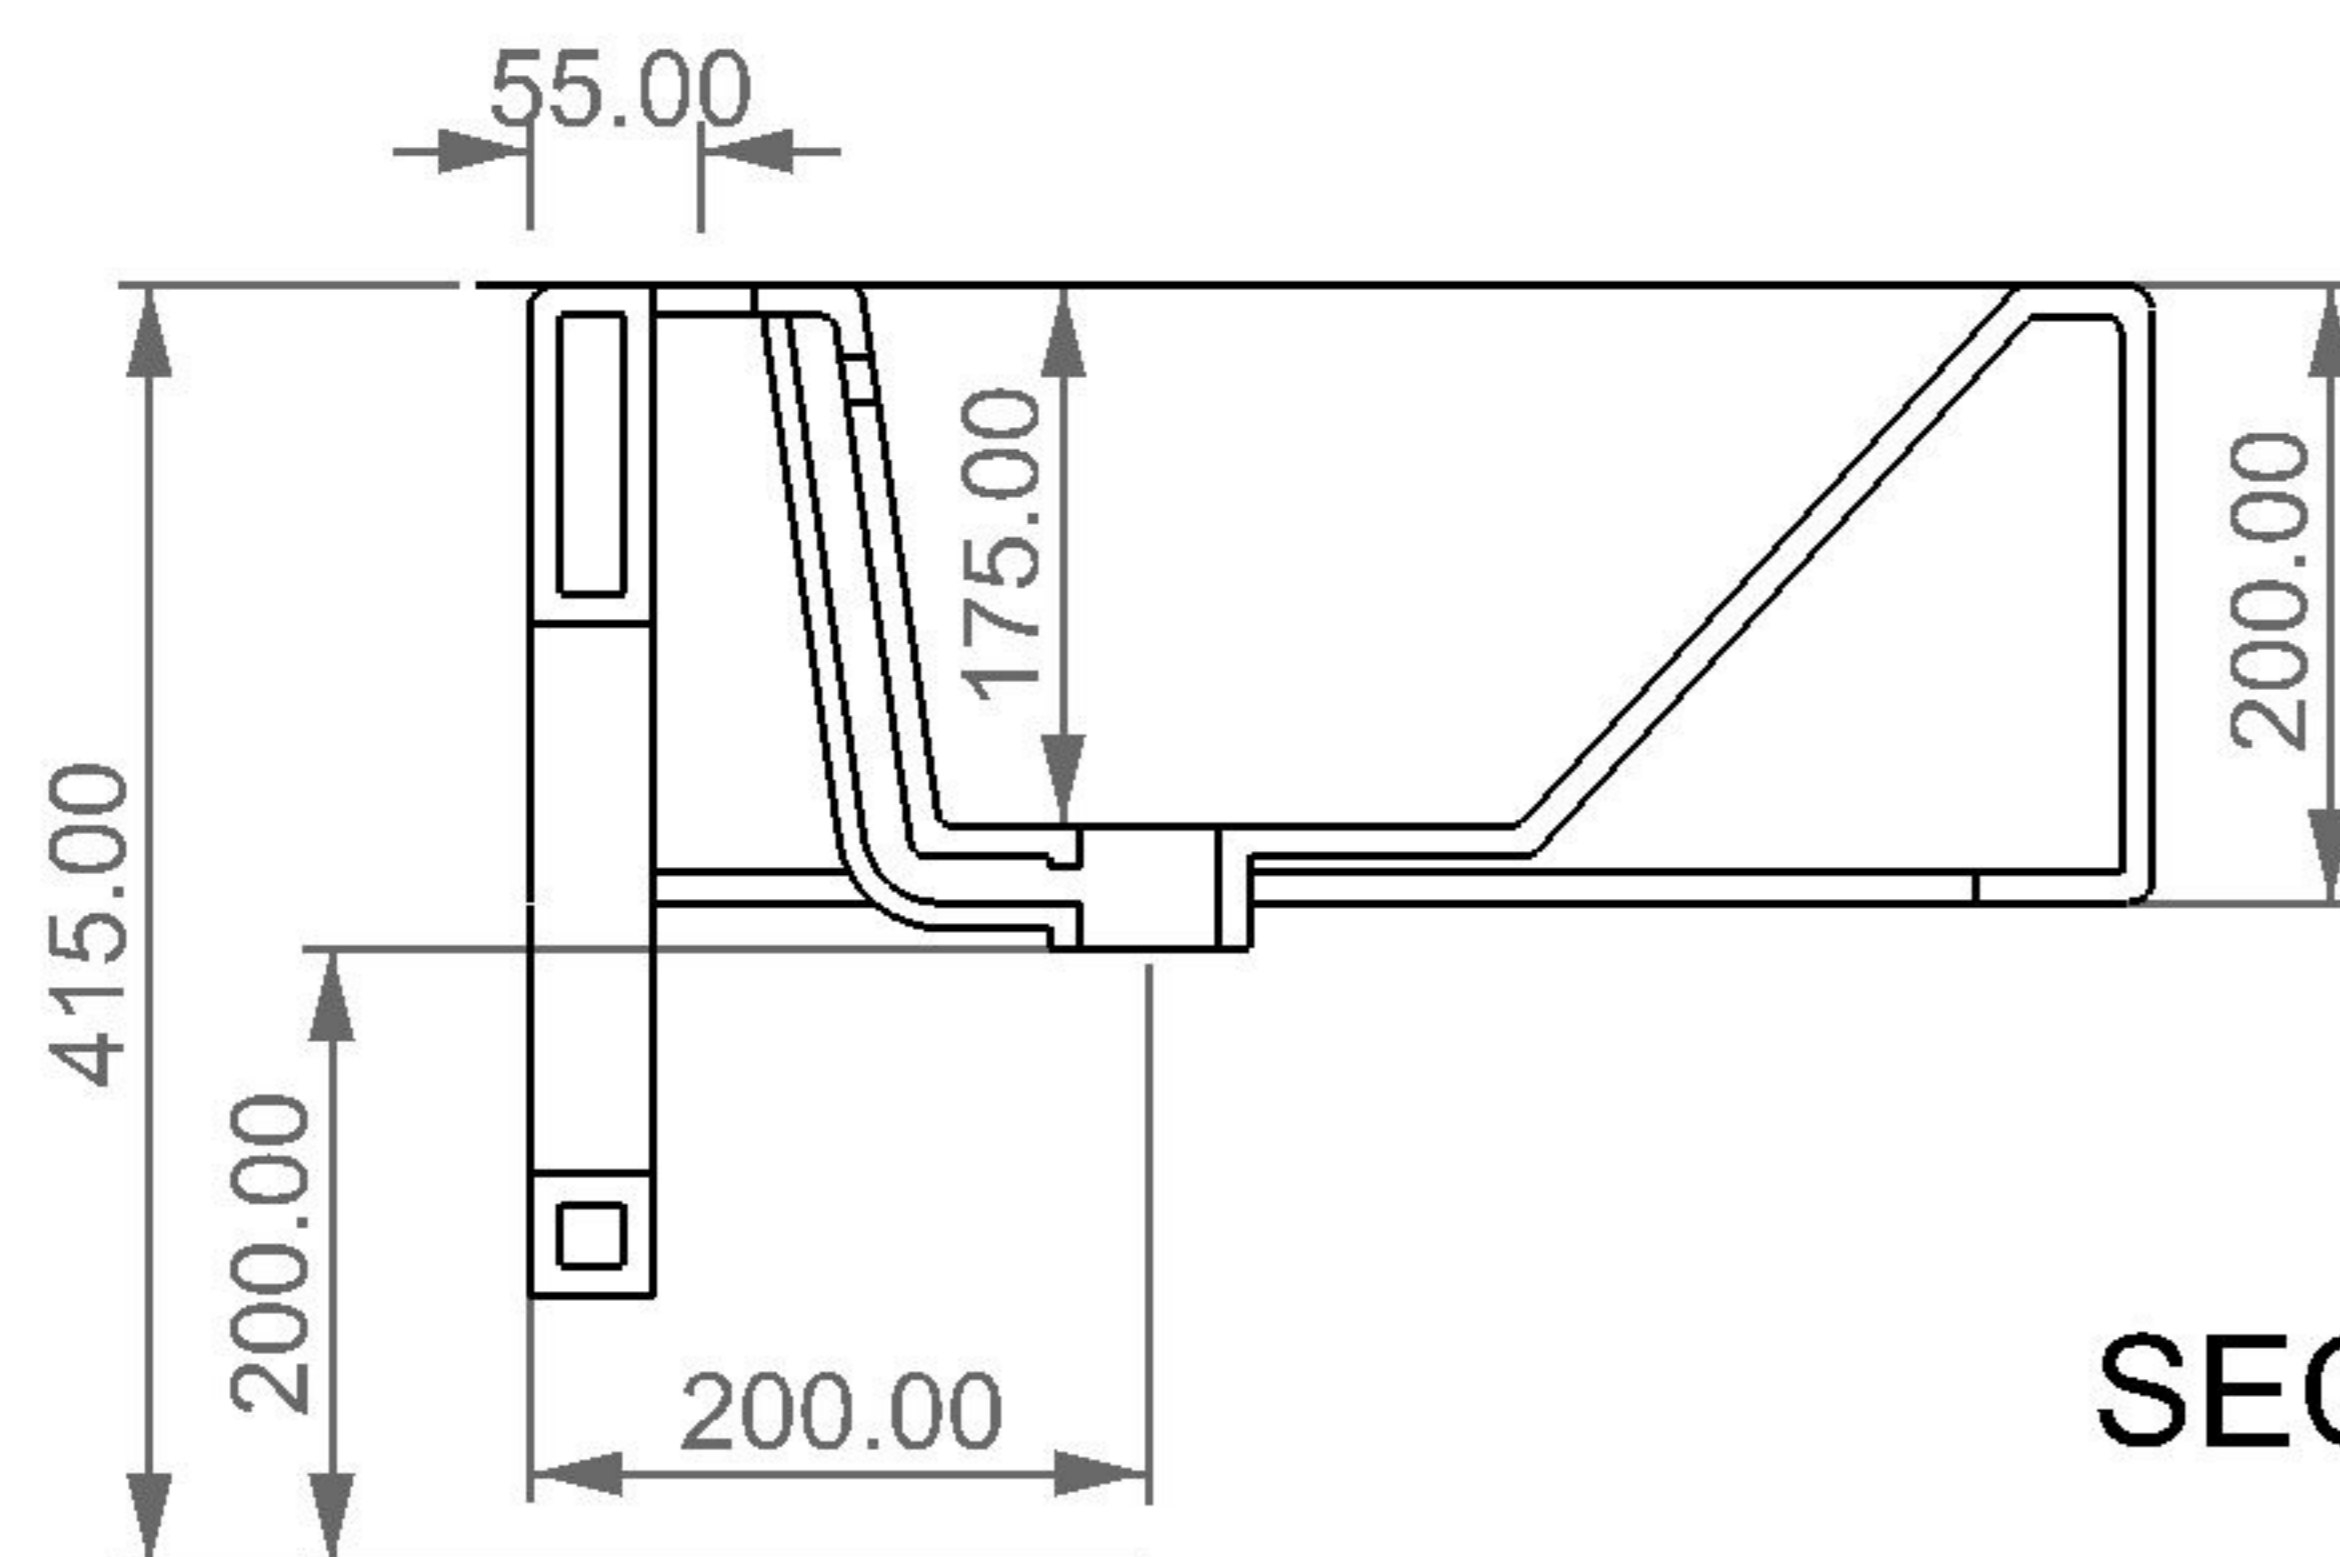

FRONT

LEFT

**GSG**  
CERAMIC DESIGN

bidet sospeso OZ  
bidet wall hung OZ

TOP

REAR

SECTION

<p>Designation</p> <p>bidet sospeso OZ bidet wall hung OZ</p>	<p><b>GSG</b> CERAMIC DESIGN</p>
<p>Scale</p> <p>1:10</p>	<p>This drawing including the respective data may neither be duplicated nor modified nor altered without the consent of GSG Ceramic Design. The use of the data/technical drawings take place at users own risk and under exclusion of any liability of GSG Ceramic Design. The dimensions are not binding; products are subject to changes. Measurement shown may be subjected to small variations or are indicative.</p>
<p>cod. OZBISO</p>	