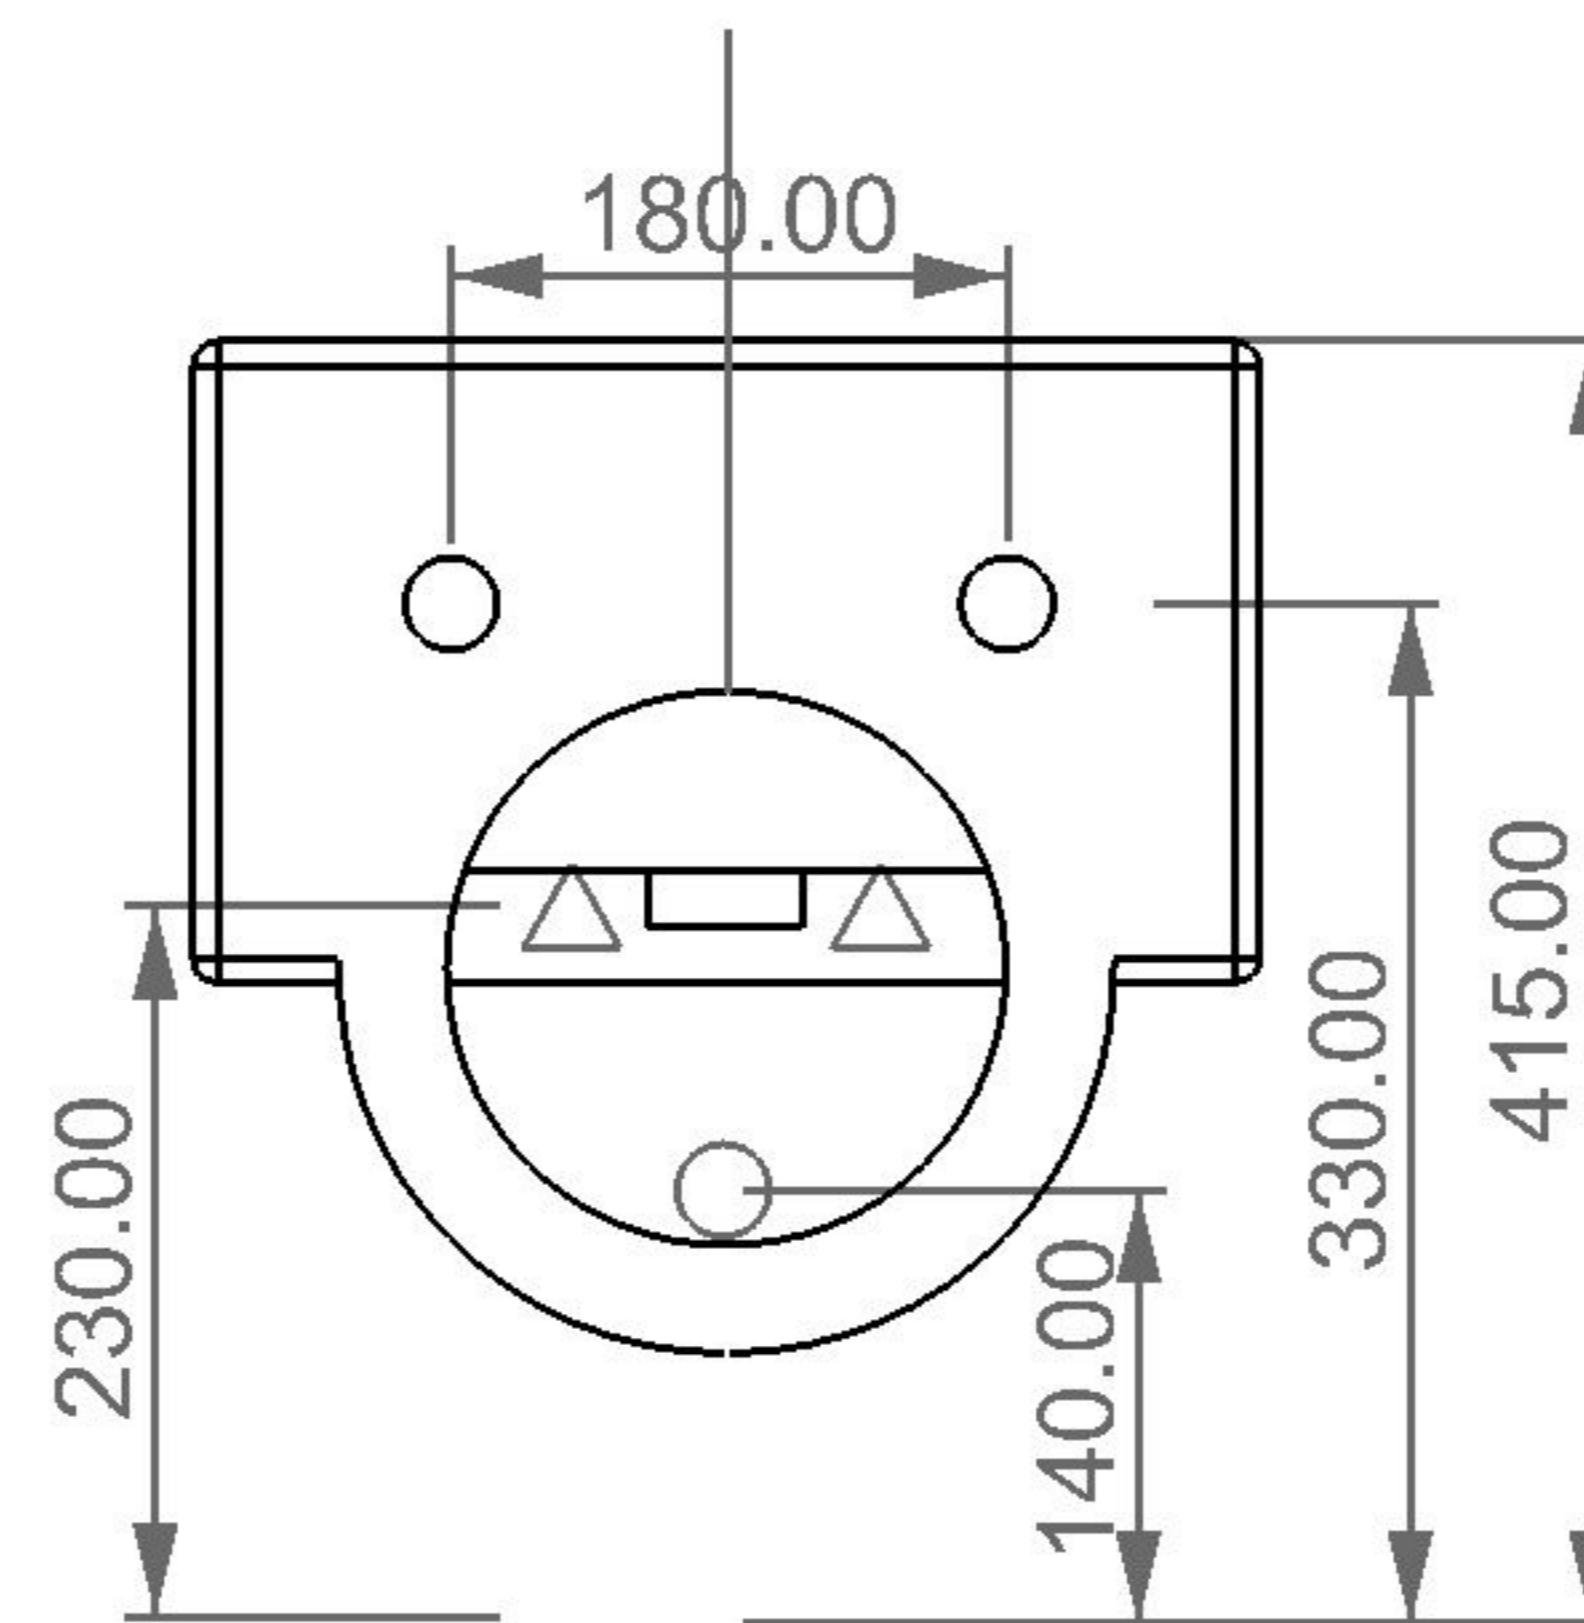

FRONT

LEFT

**GSG**  
CERAMIC DESIGN

bidet sospeso OZ  
bidet wall hung OZ

TOP

REAR

SECTION

<p>Designation</p> <p>bidet sospeso OZ bidet wall hung OZ</p>	<p><b>GSG</b> CERAMIC DESIGN</p>
<p>Scale</p> <p>1:10</p>	<p>This drawing including the respective data may neither be duplicated nor modified nor altered without the consent of GSG Ceramic Design. The use of the data/technical drawings take place at users own risk and under exclusion of any liability of GSG Ceramic Design. The dimensions are not binding; products are subject to changes. Measurement shown may be subjected to small variations or are indicative.</p>
<p>cod. OZBISO</p>	