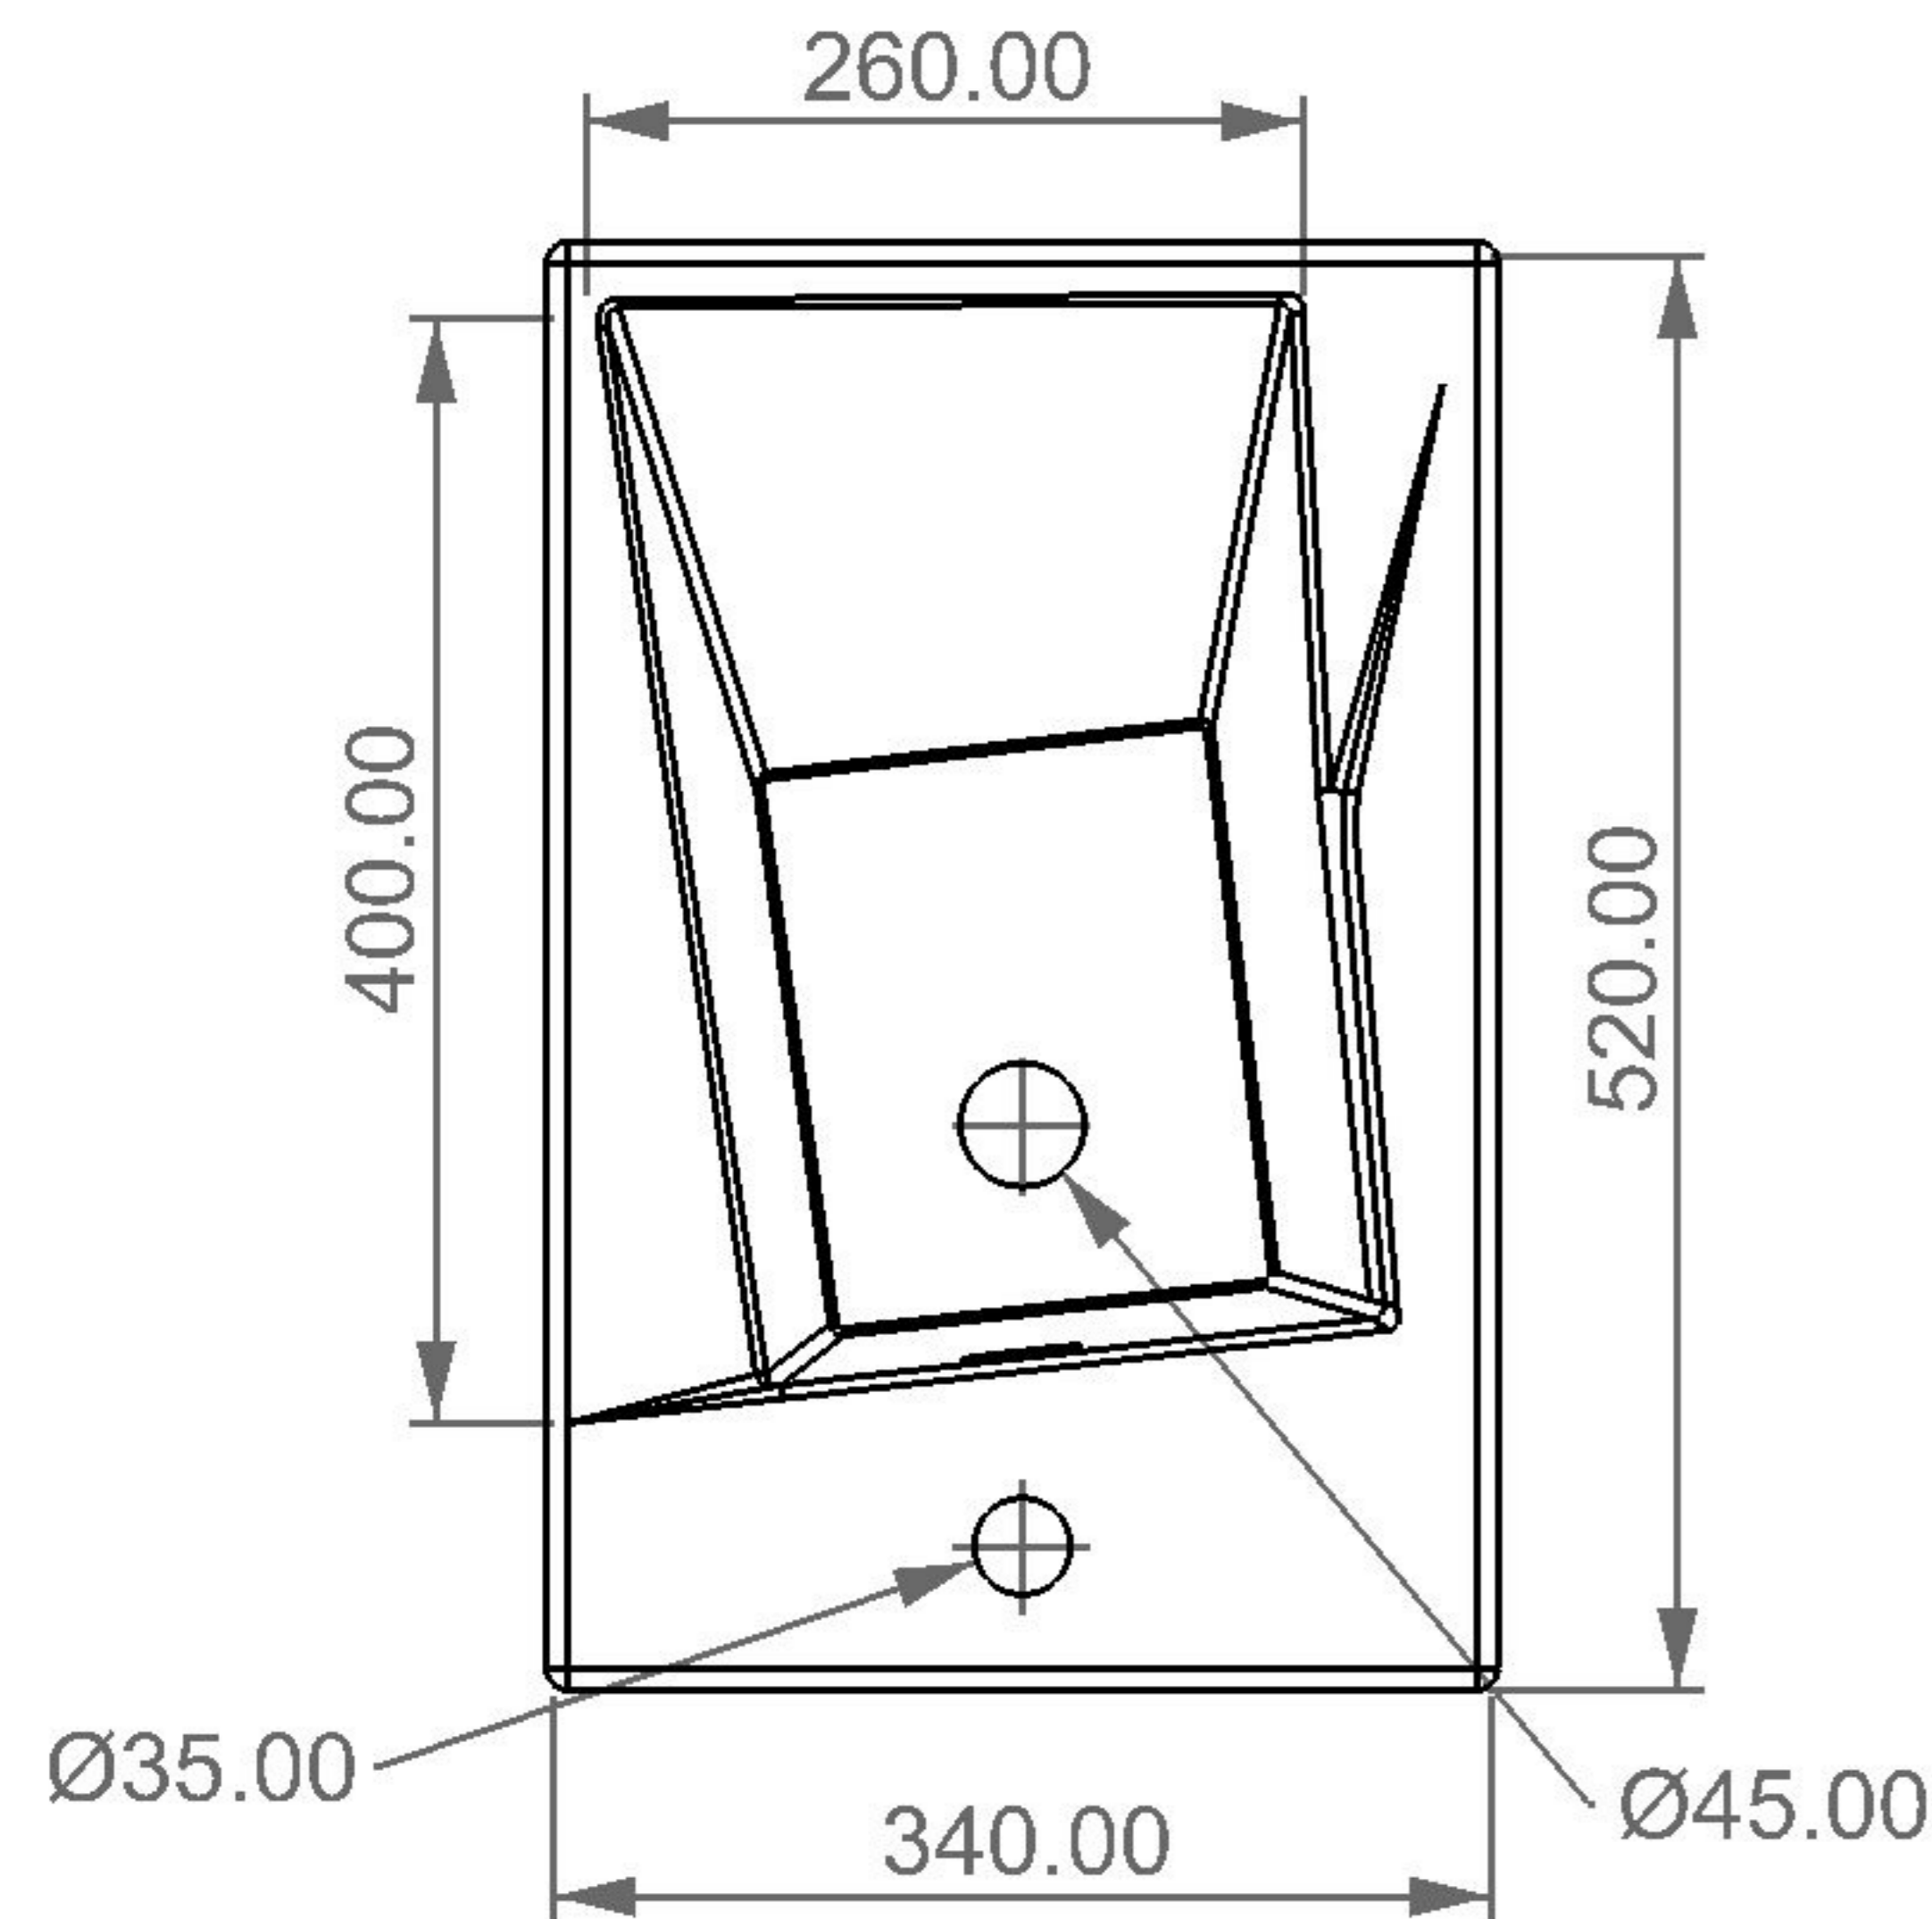

FRONT

LEFT

**GSG**  
CERAMIC DESIGN

bidet sospeso OZ  
bidet wall hung OZ

TOP

REAR

SECTION

<p>Designation</p> <p>bidet sospeso OZ bidet wall hung OZ</p>	<p><b>GSG</b> CERAMIC DESIGN</p>
<p>Scale</p> <p>1:10</p>	<p>This drawing including the respective data may neither be duplicated nor modified nor altered without the consent of GSG Ceramic Design. The use of the data/technical drawings take place at users own risk and under exclusion of any liability of GSG Ceramic Design. The dimensions are not binding; products are subject to changes. Measurement shown may be subjected to small variations or are indicative.</p>
<p>cod. OZBISO</p>	