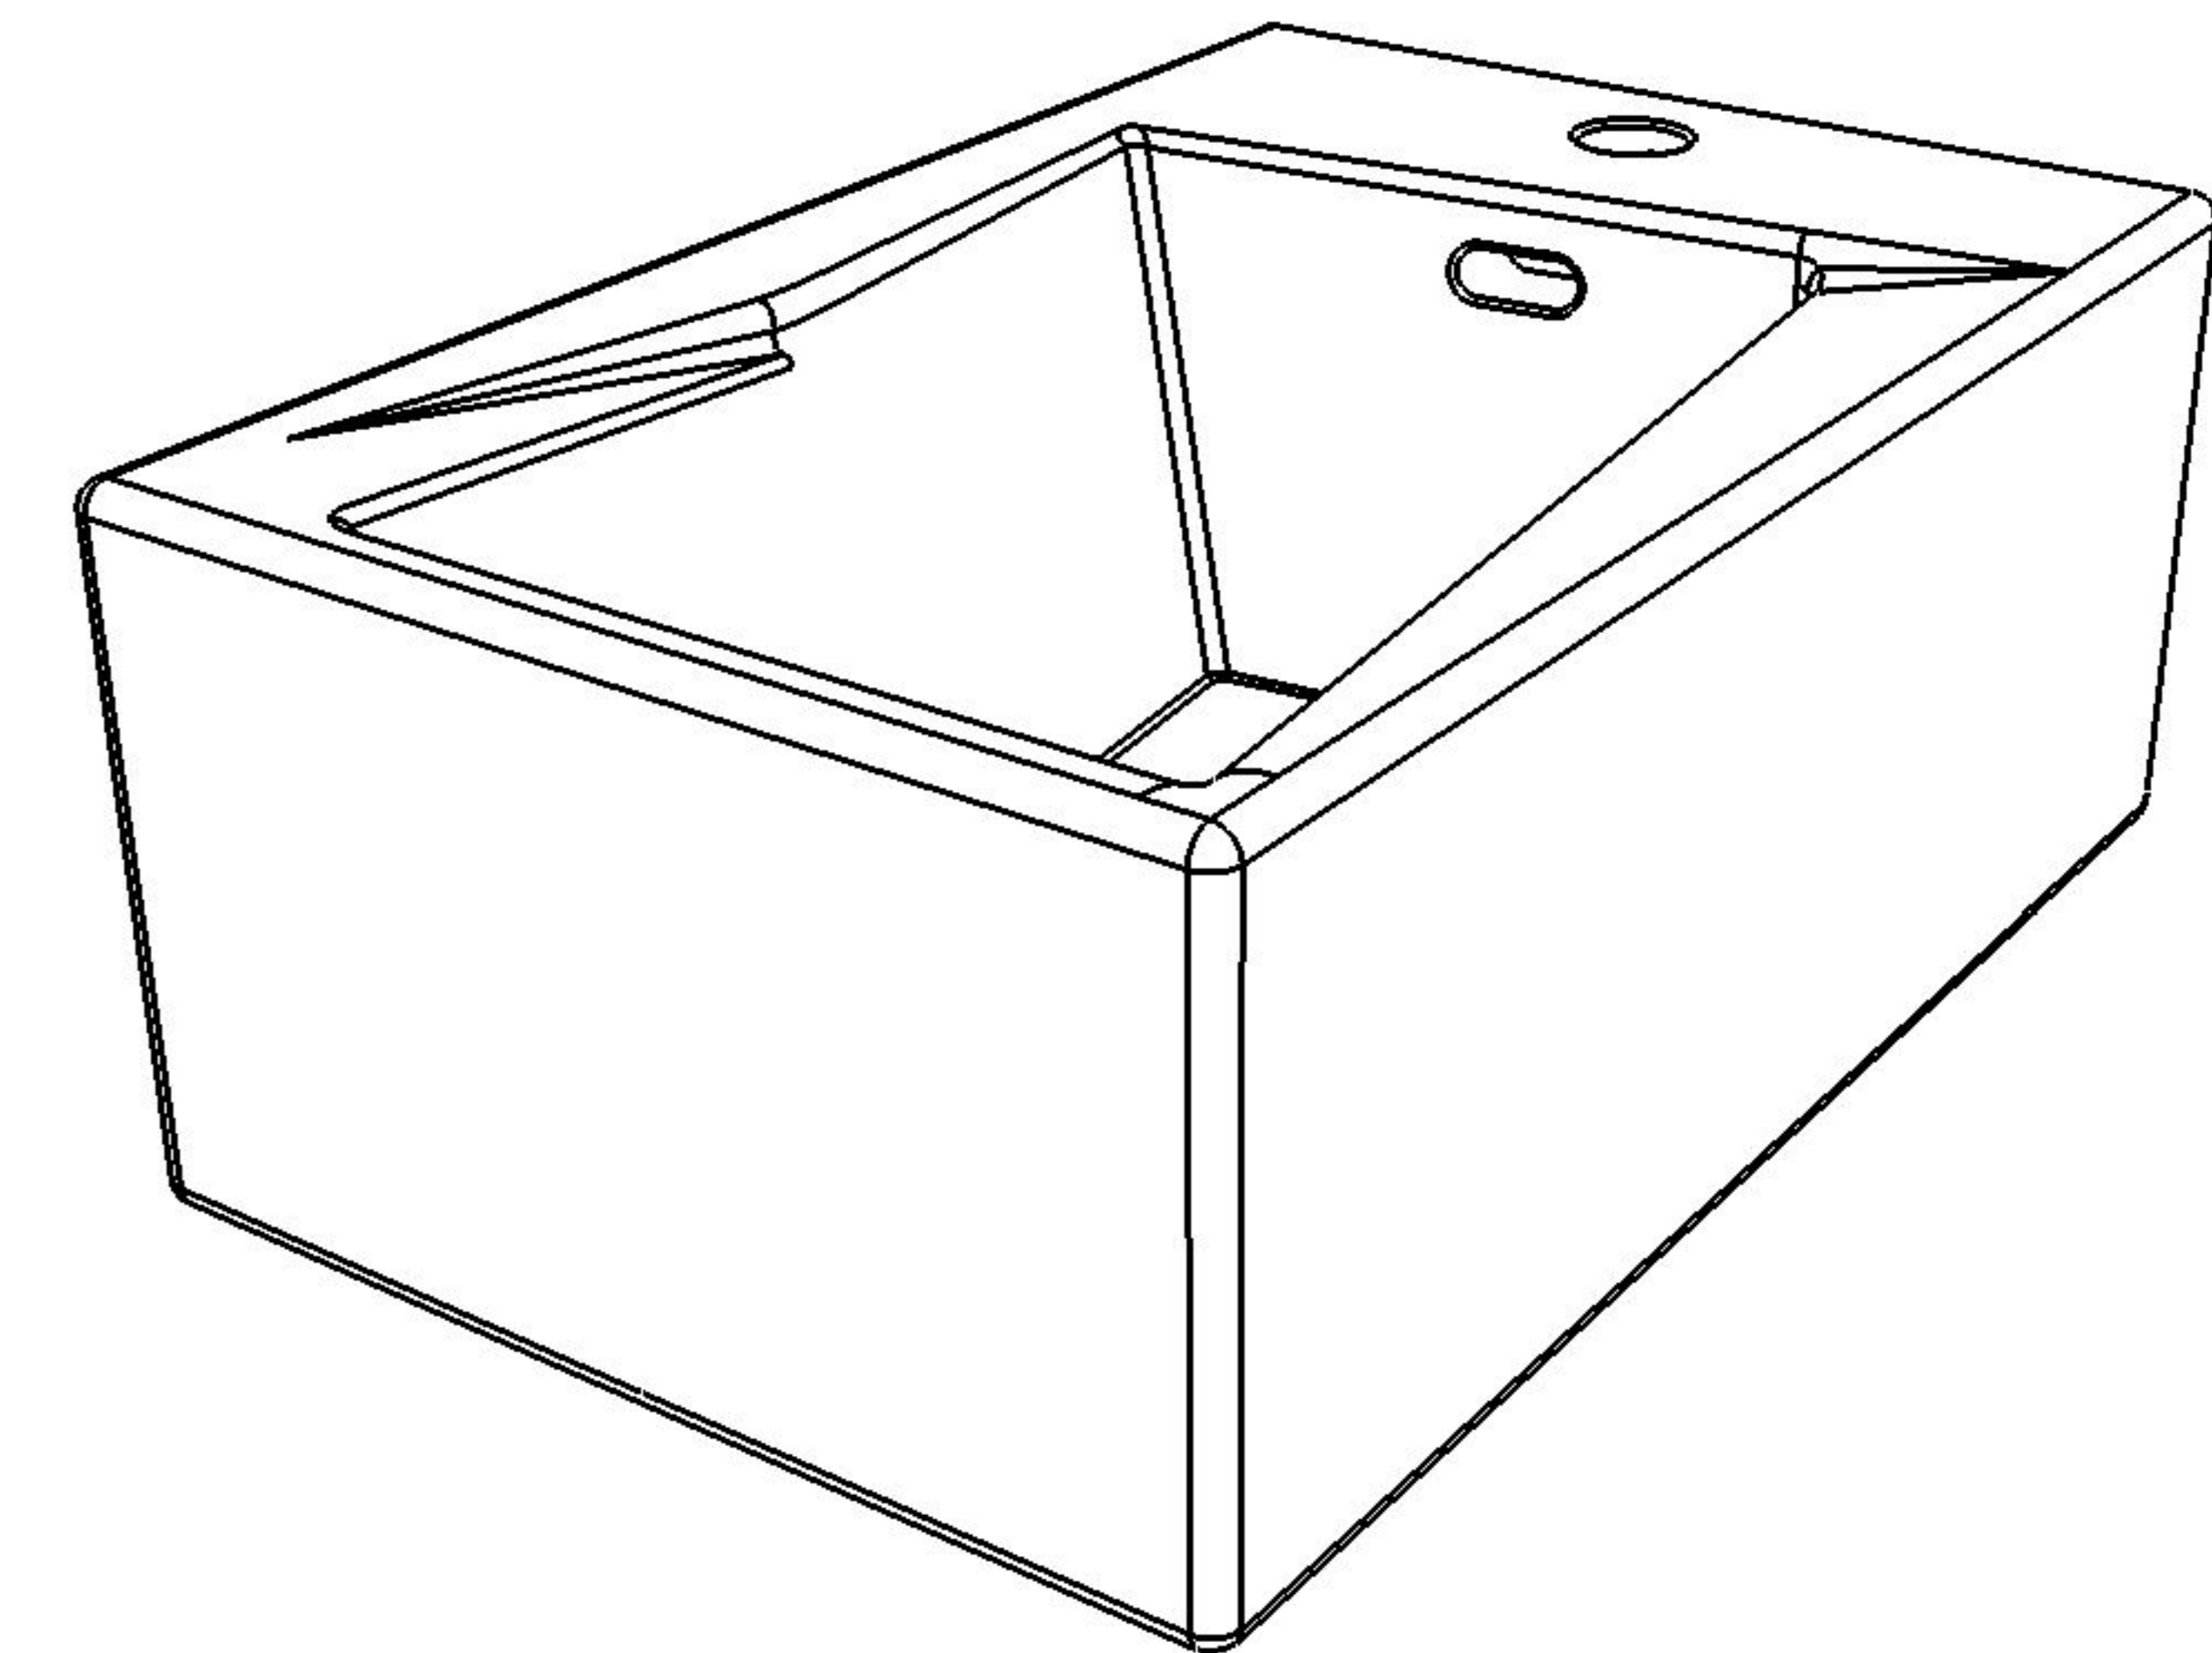

FRONT

LEFT

**GSG**  
CERAMIC DESIGN

bidet sospeso OZ  
bidet wall hung OZ

TOP

REAR

SECTION

<p>Designation</p> <p>bidet sospeso OZ bidet wall hung OZ</p>	<p><b>GSG</b> CERAMIC DESIGN</p>
<p>Scale</p> <p>1:10</p>	<p>This drawing including the respective data may neither be duplicated nor modified nor altered without the consent of GSG Ceramic Design. The use of the data/technical drawings take place at users own risk and under exclusion of any liability of GSG Ceramic Design. The dimensions are not binding; products are subject to changes. Measurement shown may be subjected to small variations or are indicative.</p>
<p>cod. OZBISO</p>	