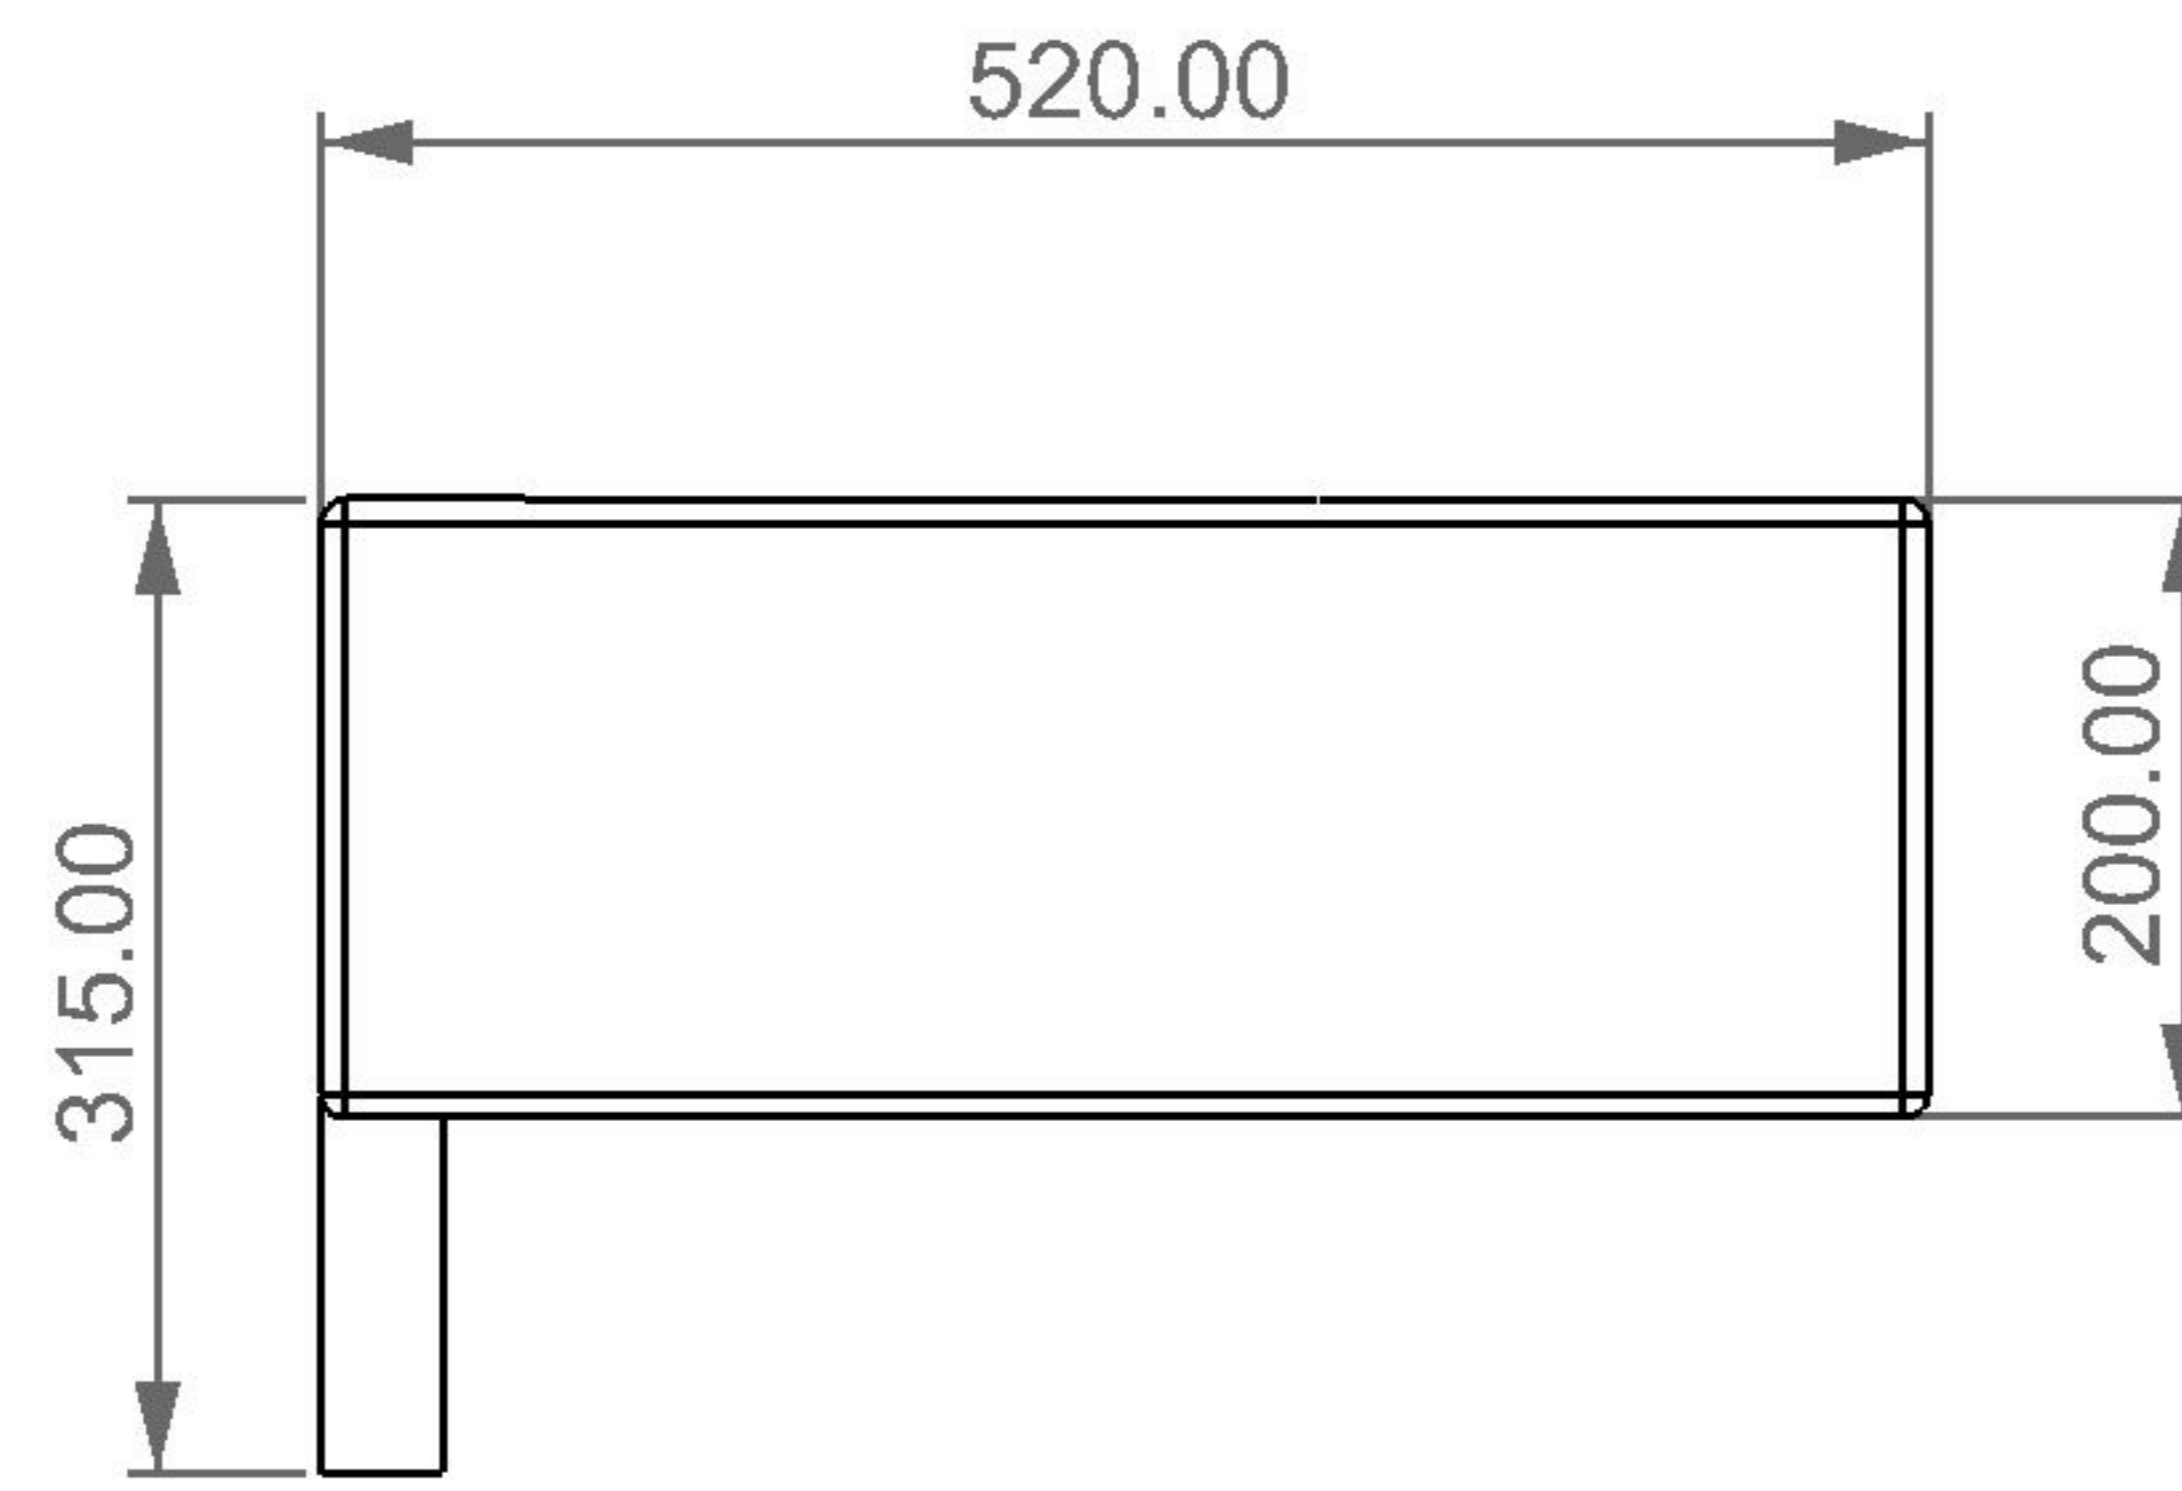

FRONT

LEFT

**GSG**  
CERAMIC DESIGN

bidet sospeso OZ  
bidet wall hung OZ

TOP

REAR

SECTION

<p>Designation</p> <p>bidet sospeso OZ bidet wall hung OZ</p>	<p><b>GSG</b> CERAMIC DESIGN</p>
<p>Scale</p> <p>1:10</p>	<p>This drawing including the respective data may neither be duplicated nor modified nor altered without the consent of GSG Ceramic Design. The use of the data/technical drawings take place at users own risk and under exclusion of any liability of GSG Ceramic Design. The dimensions are not binding; products are subject to changes. Measurement shown may be subjected to small variations or are indicative.</p>
<p>cod. OZBISO</p>	