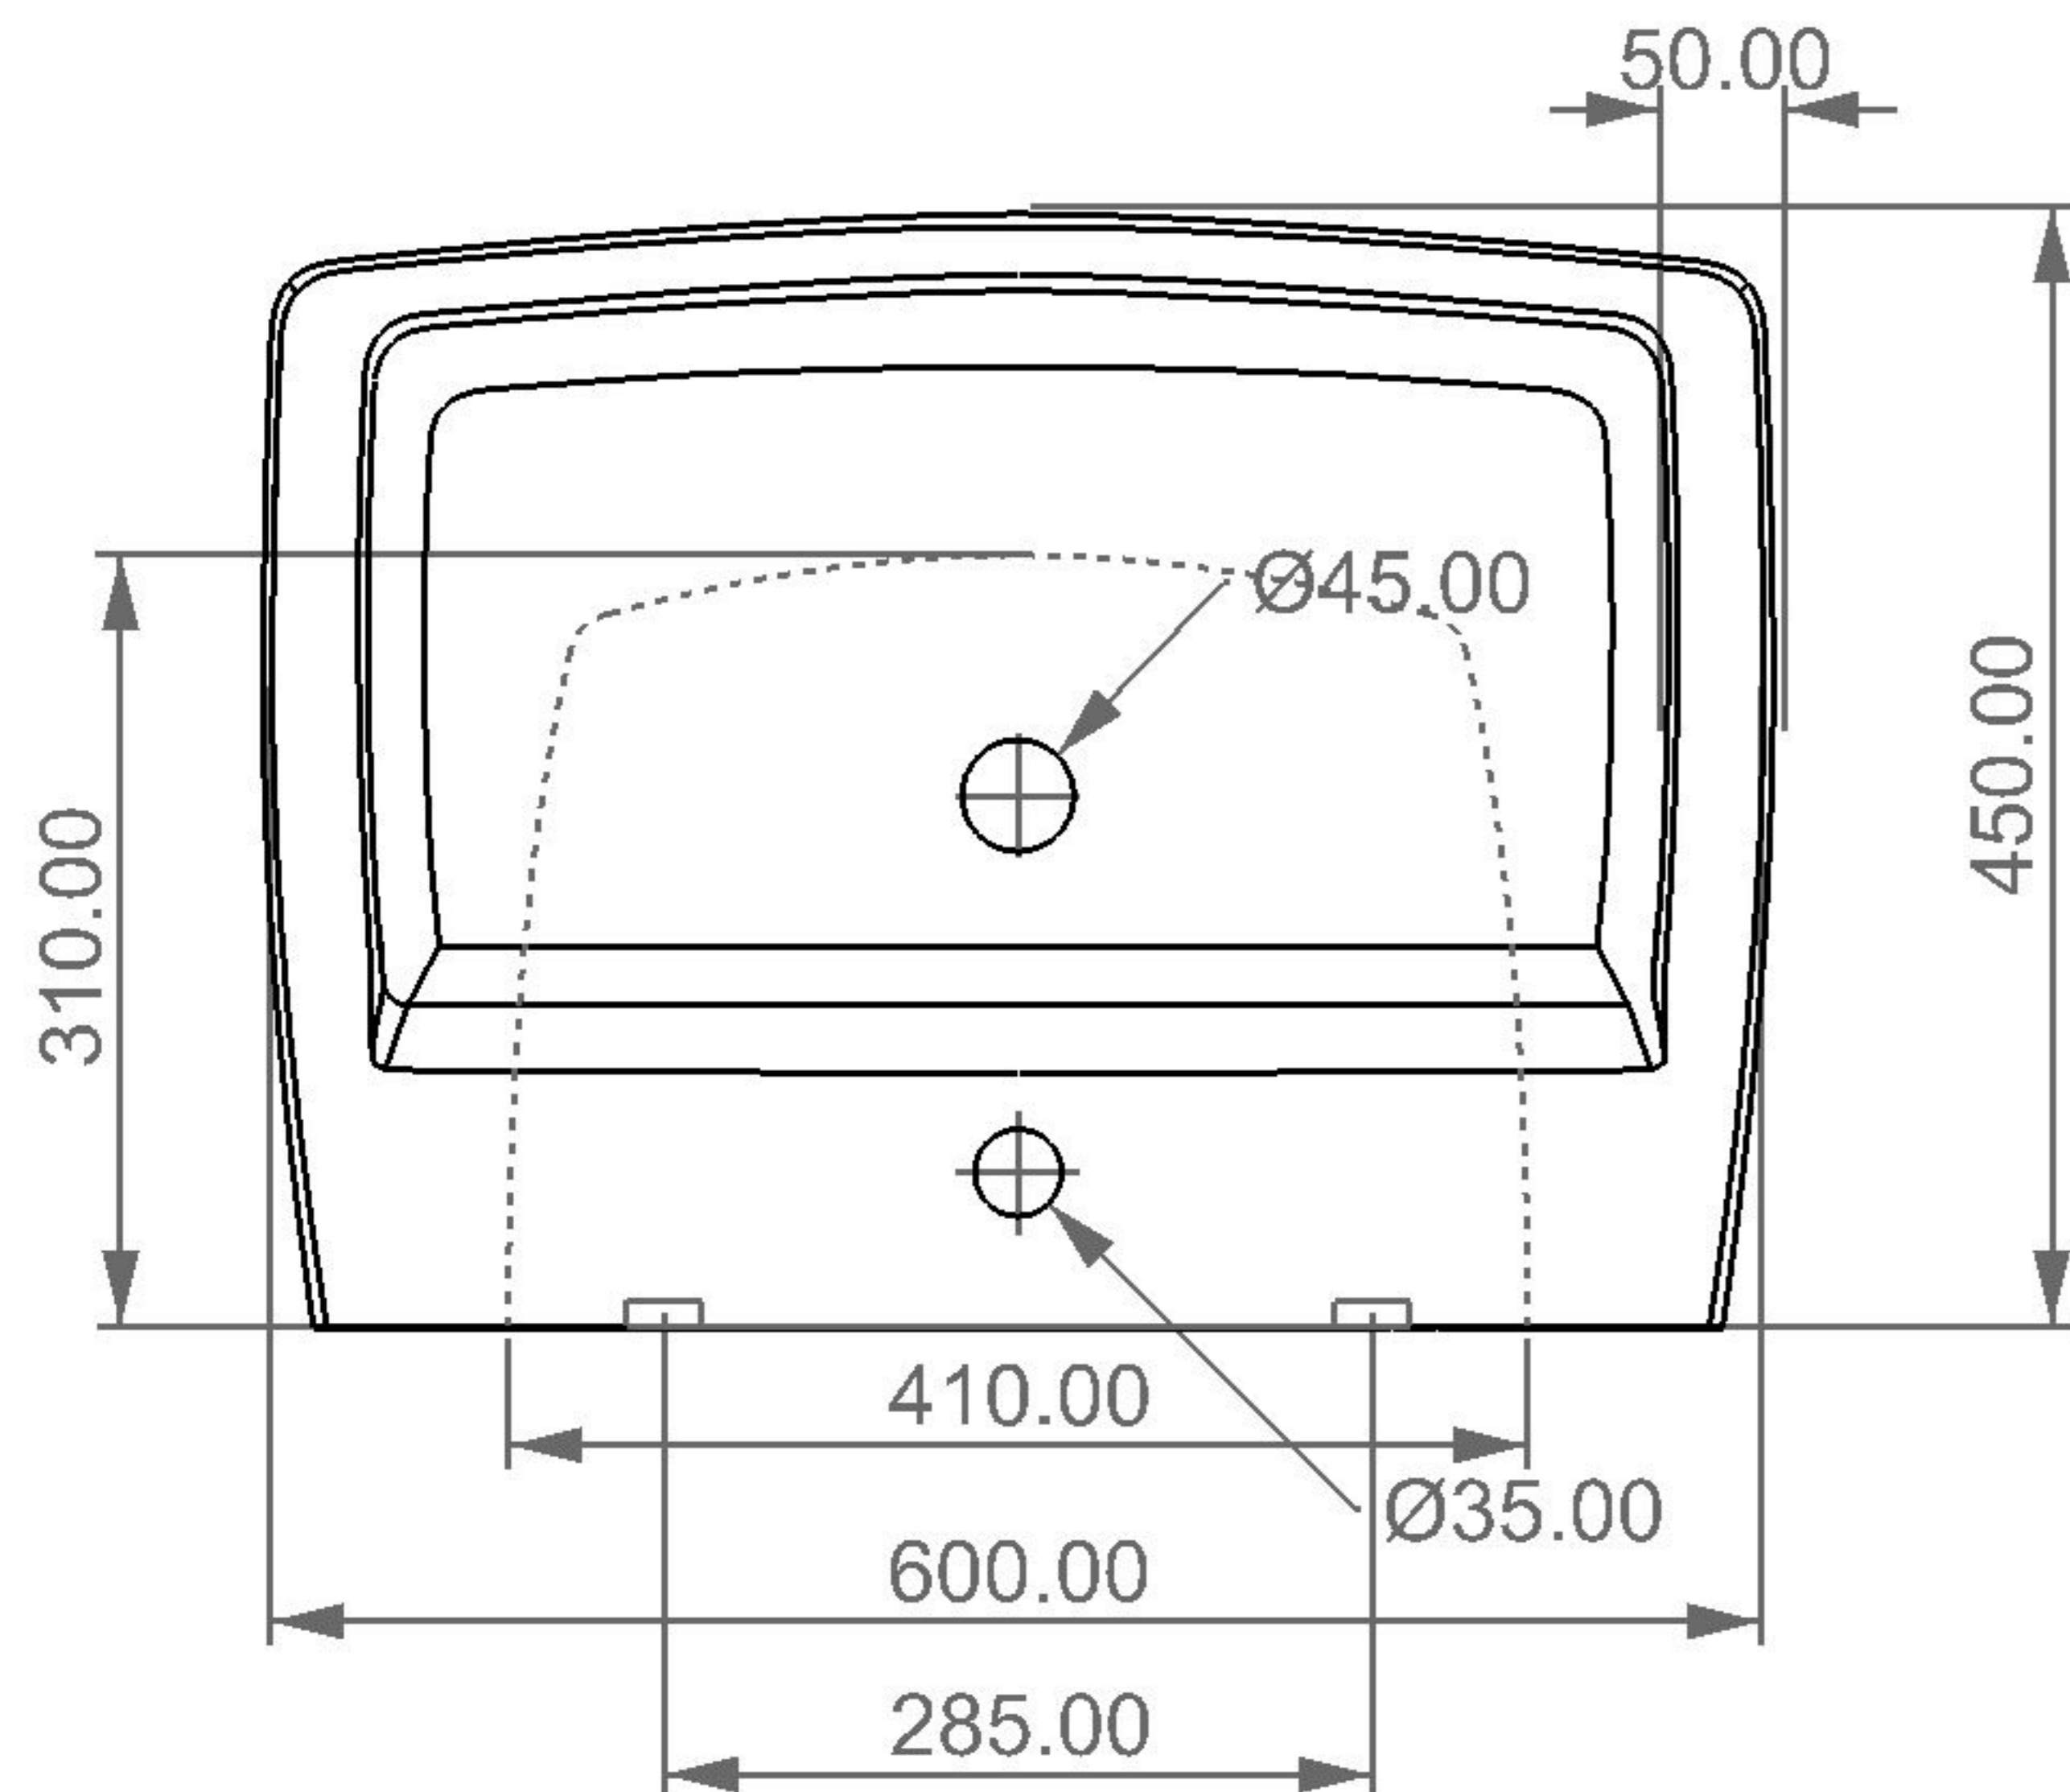

GSG

CERAMIC DESIGN

lavabo appoggio o sospeso LILAC 60
washbasin Countertop or wall-hung LILAC 60

FRONT

LEFT

TOP

REAR

SECTION

Designation	
lavabo LILAC 60 washbasin LILAC 60	
Scale 1:10	
cod. LILAV60	<p>This drawing including the respective data may neither be duplicated nor modified nor altered without the consent of GSG Ceramic Design. The use of the data/technical drawings take place at users own risk and under exclusion of any liability of GSG Ceramic Design. The dimensions are not binding; products are subject to changes. Measurement shown may be subjected to small variations or are indicative.</p>