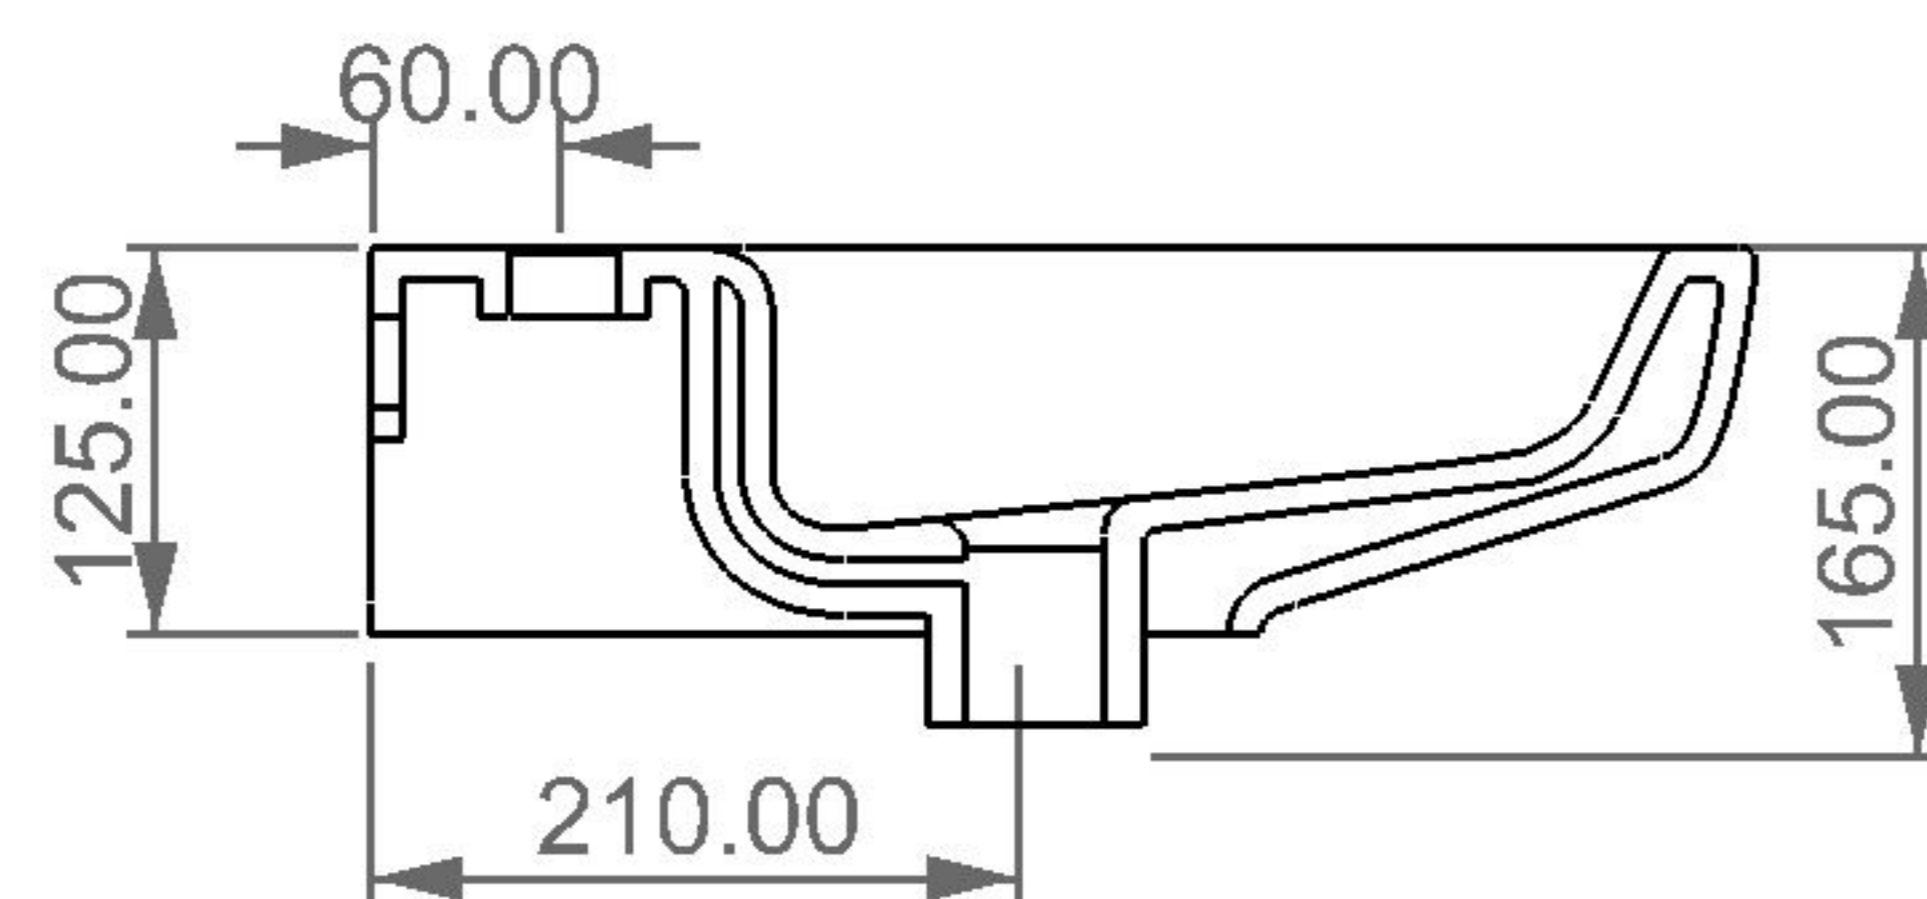

GSG

CERAMIC DESIGN

lavabo appoggio o sospeso LILAC 60
washbasin Countertop or wall-hung LILAC 60

FRONT

LEFT

TOP

REAR

SECTION

Designation	
lavabo LILAC 60 washbasin LILAC 60	
Scale 1:10	
cod. LILAV60	<p>This drawing including the respective data may neither be duplicated nor modified nor altered without the consent of GSG Ceramic Design. The use of the data/technical drawings take place at users own risk and under exclusion of any liability of GSG Ceramic Design. The dimensions are not binding; products are subject to changes. Measurement shown may be subjected to small variations or are indicative.</p>