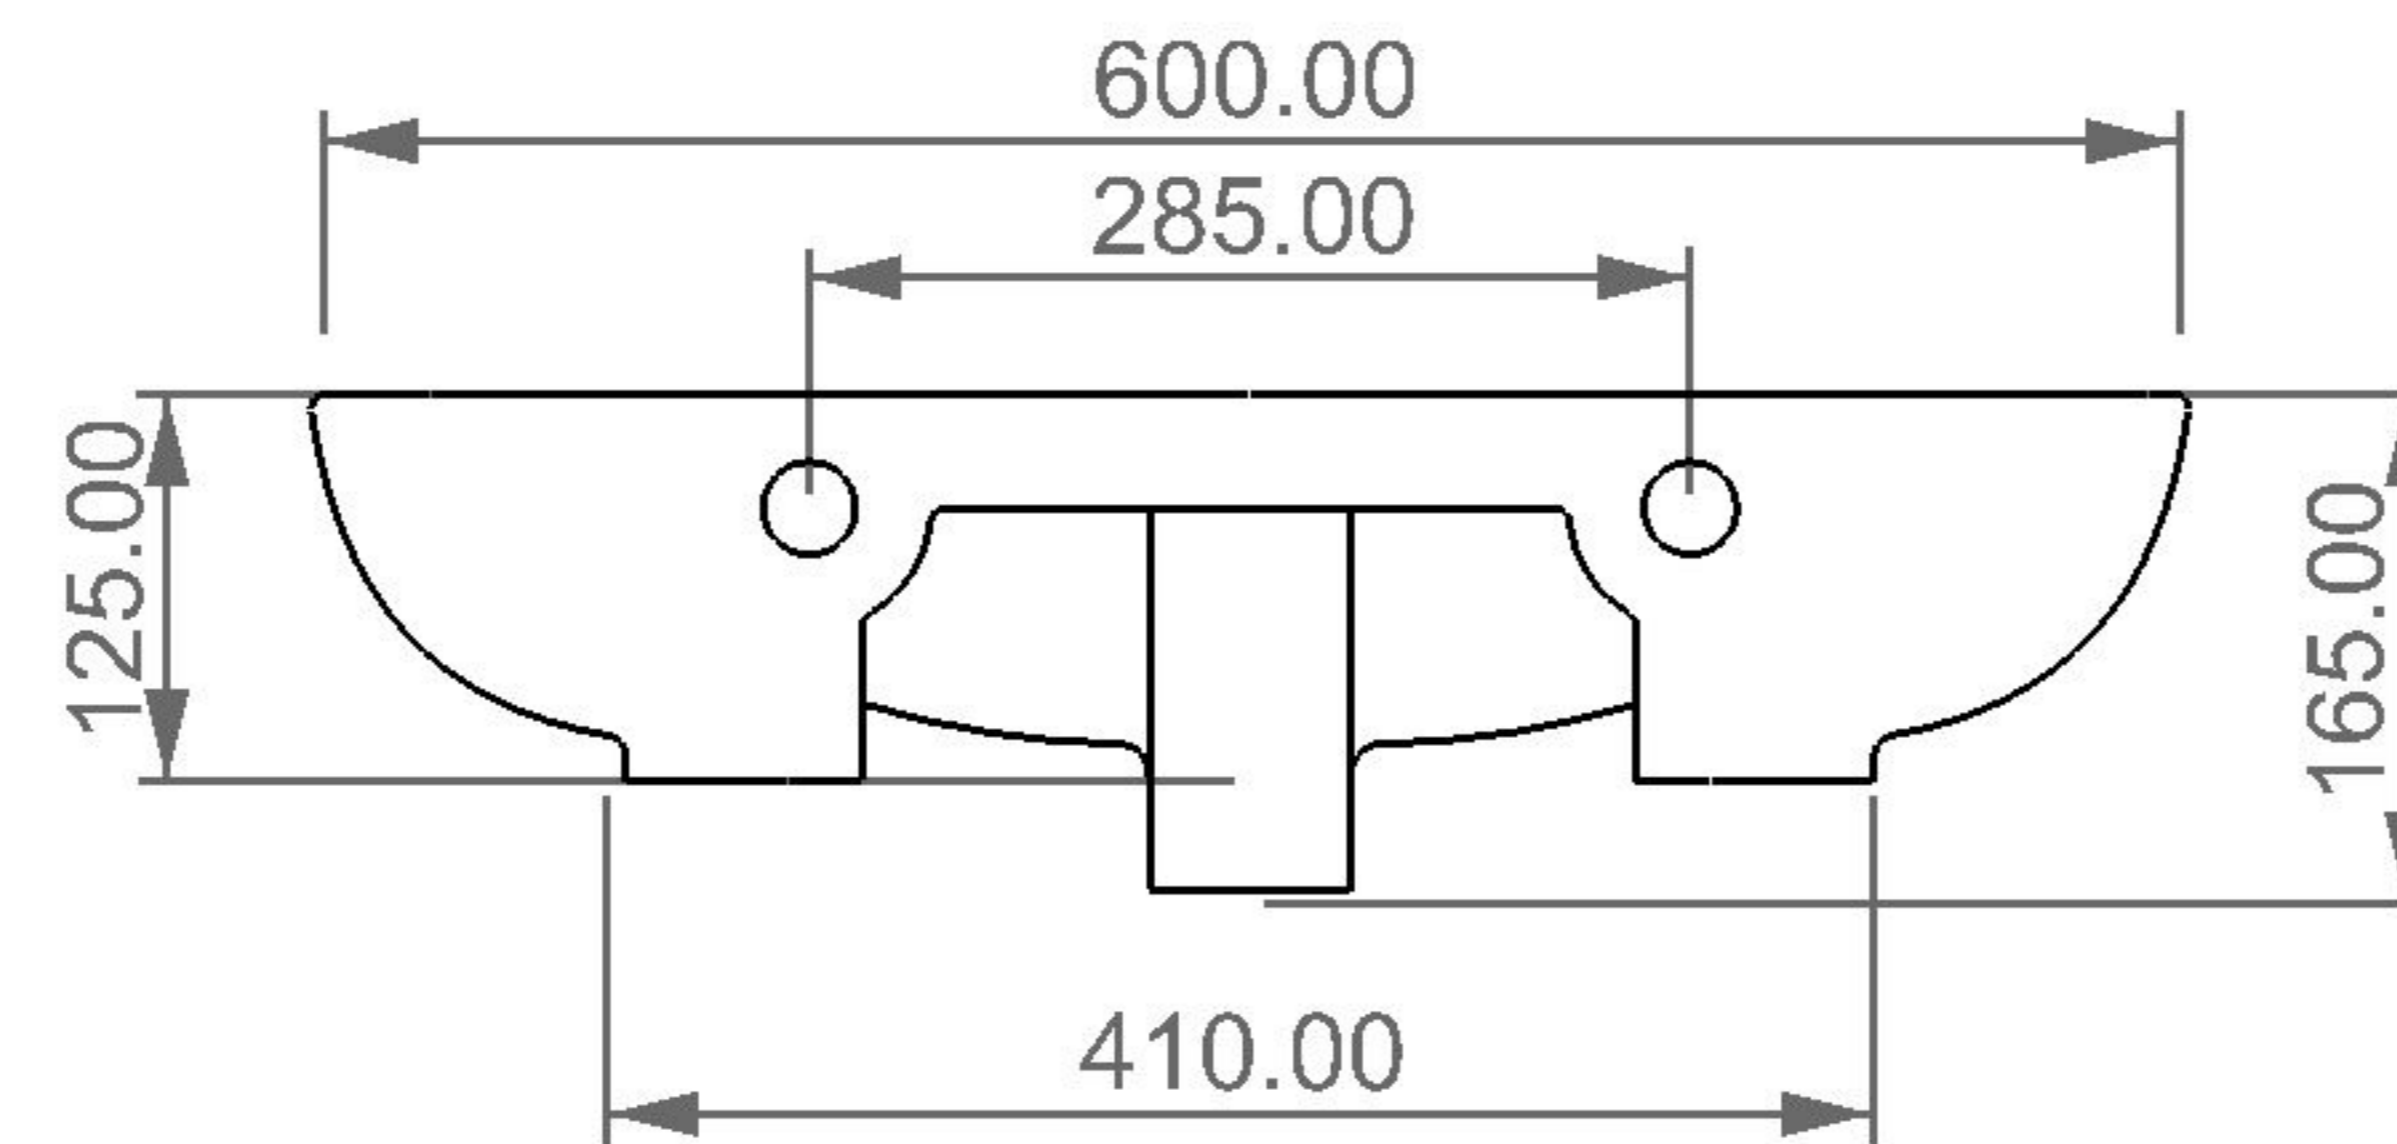

GSG

CERAMIC DESIGN

lavabo appoggio o sospeso LILAC 60
washbasin Countertop or wall-hung LILAC 60

FRONT

LEFT

TOP

REAR

SECTION

Designation	
lavabo LILAC 60 washbasin LILAC 60	
Scale 1:10	
cod. LILAV60	<p>This drawing including the respective data may neither be duplicated nor modified nor altered without the consent of GSG Ceramic Design. The use of the data/technical drawings take place at users own risk and under exclusion of any liability of GSG Ceramic Design. The dimensions are not binding; products are subject to changes. Measurement shown may be subjected to small variations or are indicative.</p>