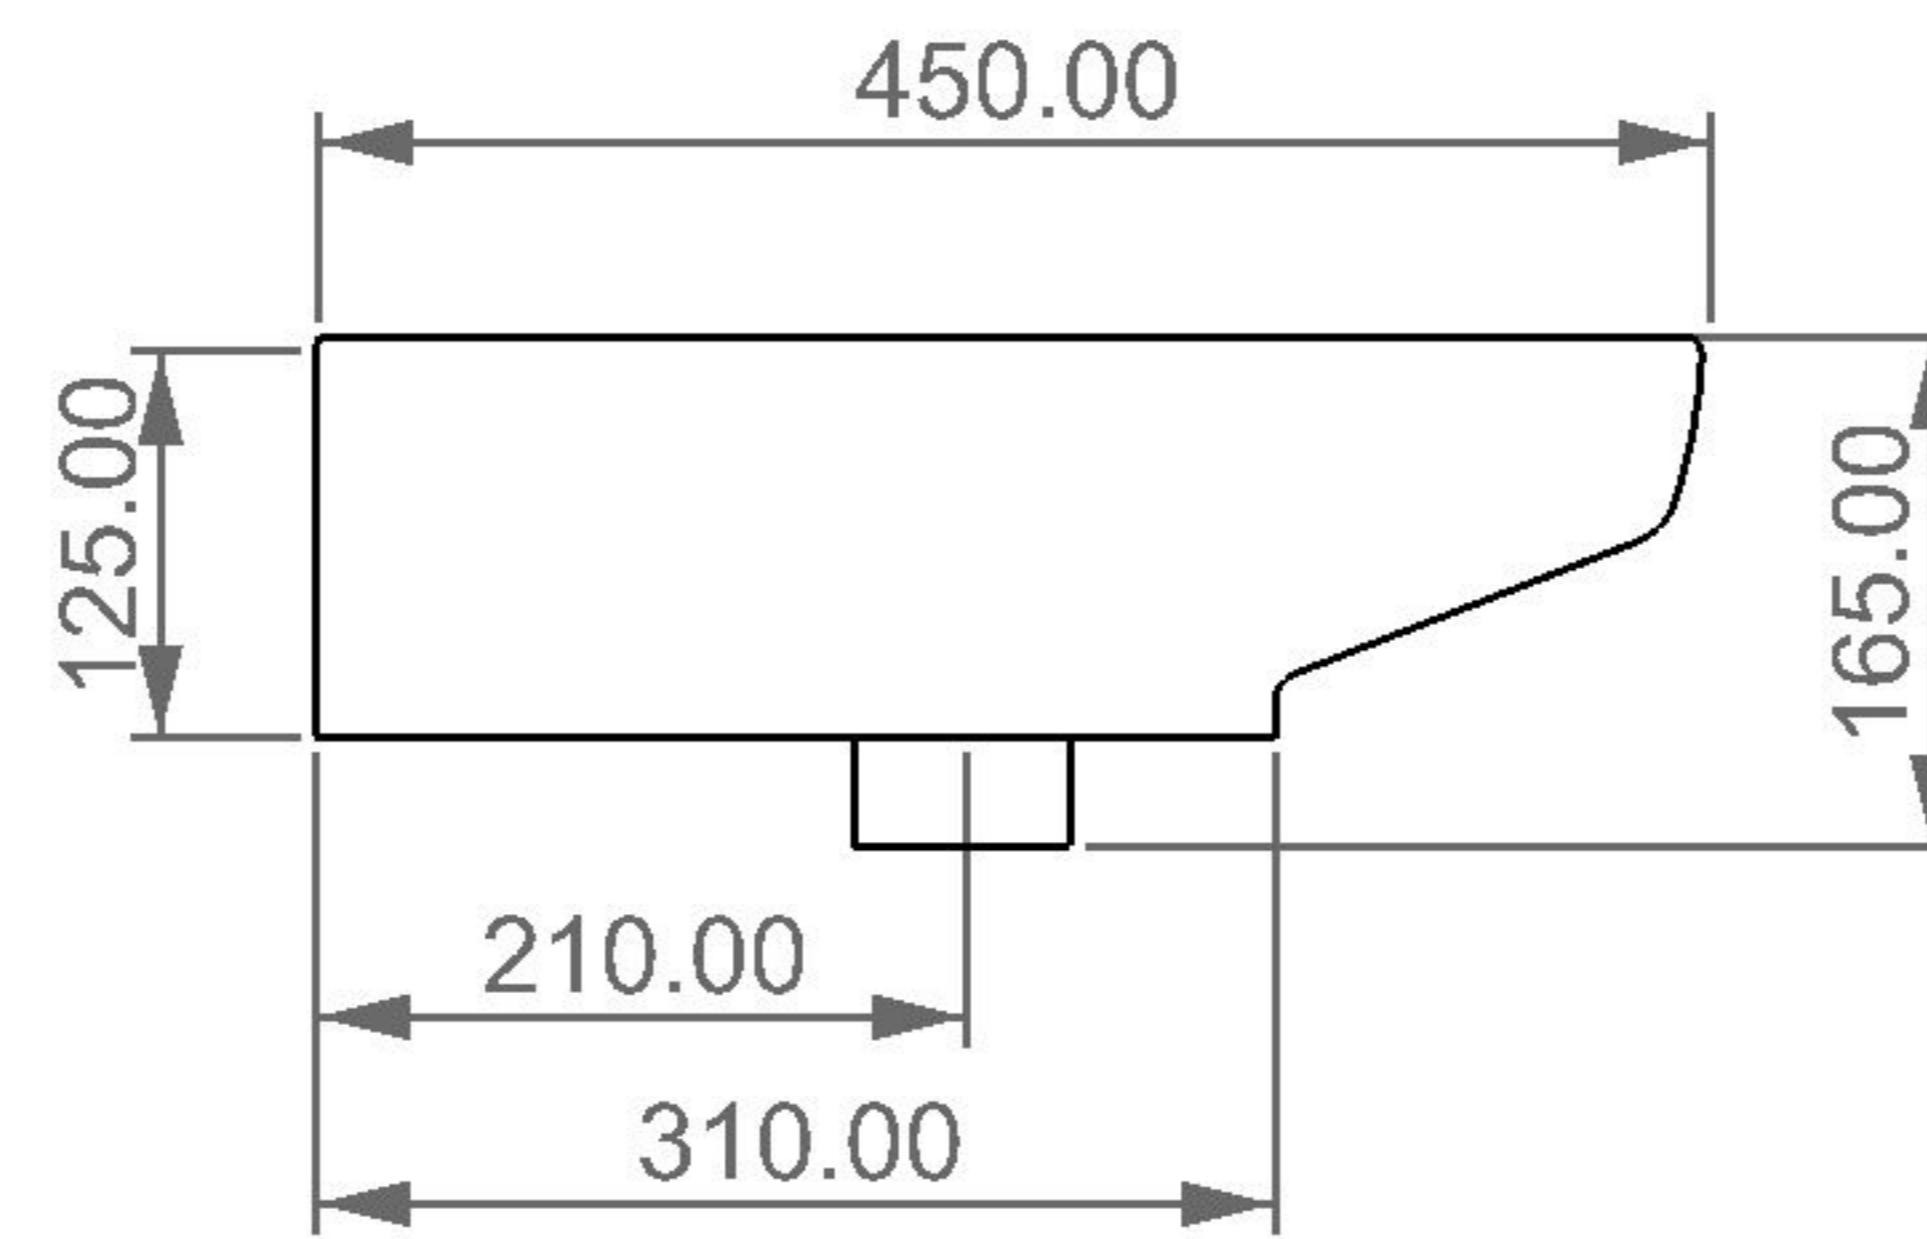

GSG

CERAMIC DESIGN

lavabo appoggio o sospeso LILAC 60
washbasin Countertop or wall-hung LILAC 60

FRONT

LEFT

TOP

REAR

SECTION

Designation	
lavabo LILAC 60 washbasin LILAC 60	
Scale 1:10	
cod. LILAV60	<p>This drawing including the respective data may neither be duplicated nor modified nor altered without the consent of GSG Ceramic Design. The use of the data/technical drawings take place at users own risk and under exclusion of any liability of GSG Ceramic Design. The dimensions are not binding; products are subject to changes. Measurement shown may be subjected to small variations or are indicative.</p>