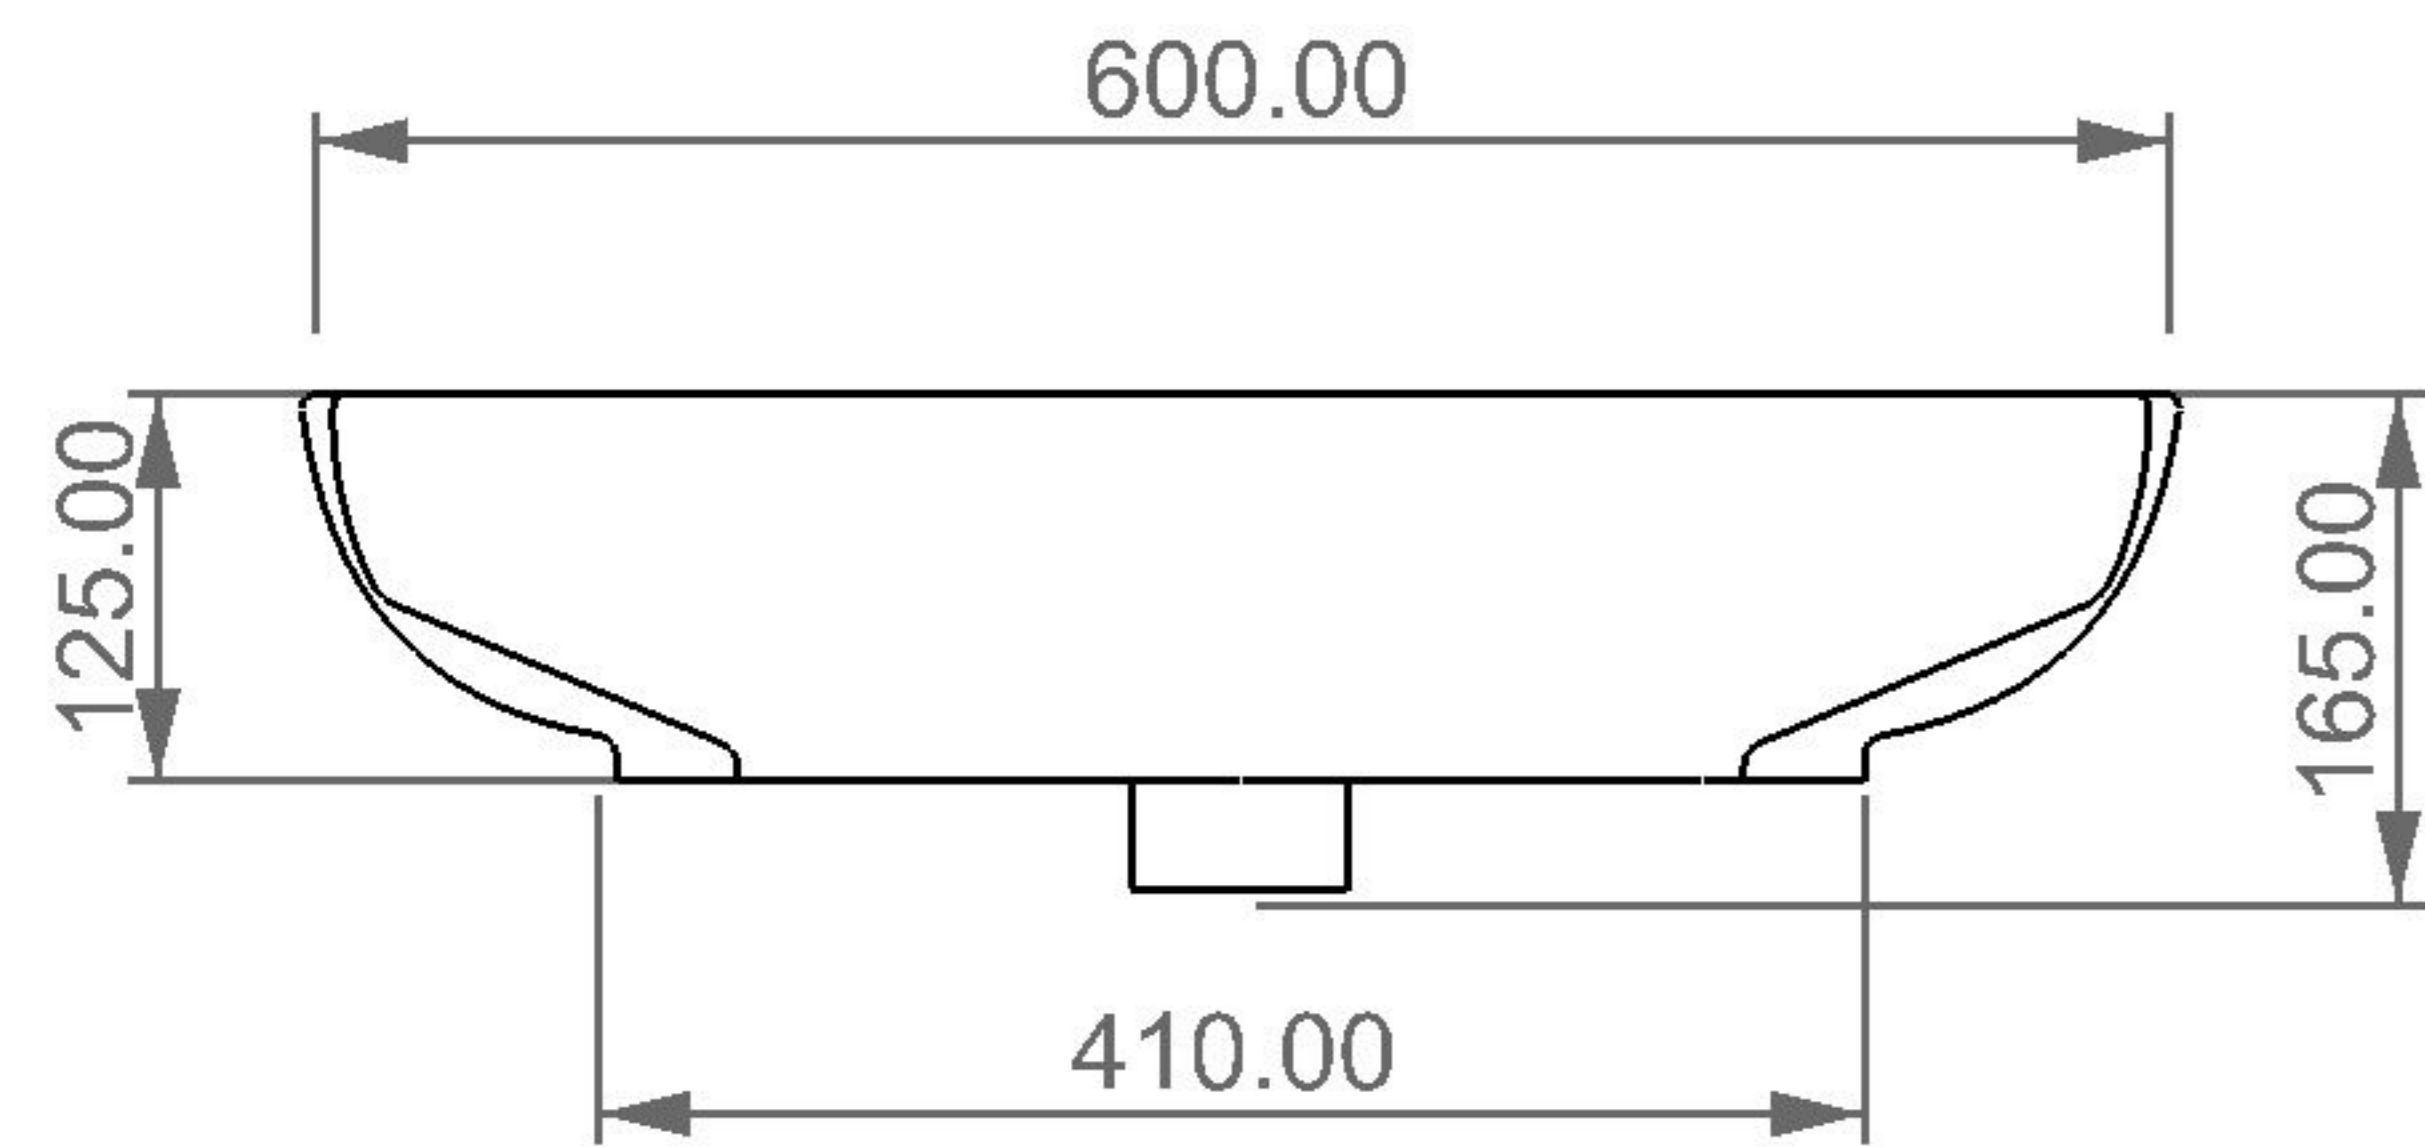

GSG

CERAMIC DESIGN

lavabo appoggio o sospeso LILAC 60
washbasin Countertop or wall-hung LILAC 60

FRONT

LEFT

TOP

REAR

SECTION

Designation	
lavabo LILAC 60 washbasin LILAC 60	
Scale 1:10	
cod. LILAV60	<p>This drawing including the respective data may neither be duplicated nor modified nor altered without the consent of GSG Ceramic Design. The use of the data/technical drawings take place at users own risk and under exclusion of any liability of GSG Ceramic Design. The dimensions are not binding; products are subject to changes. Measurement shown may be subjected to small variations or are indicative.</p>