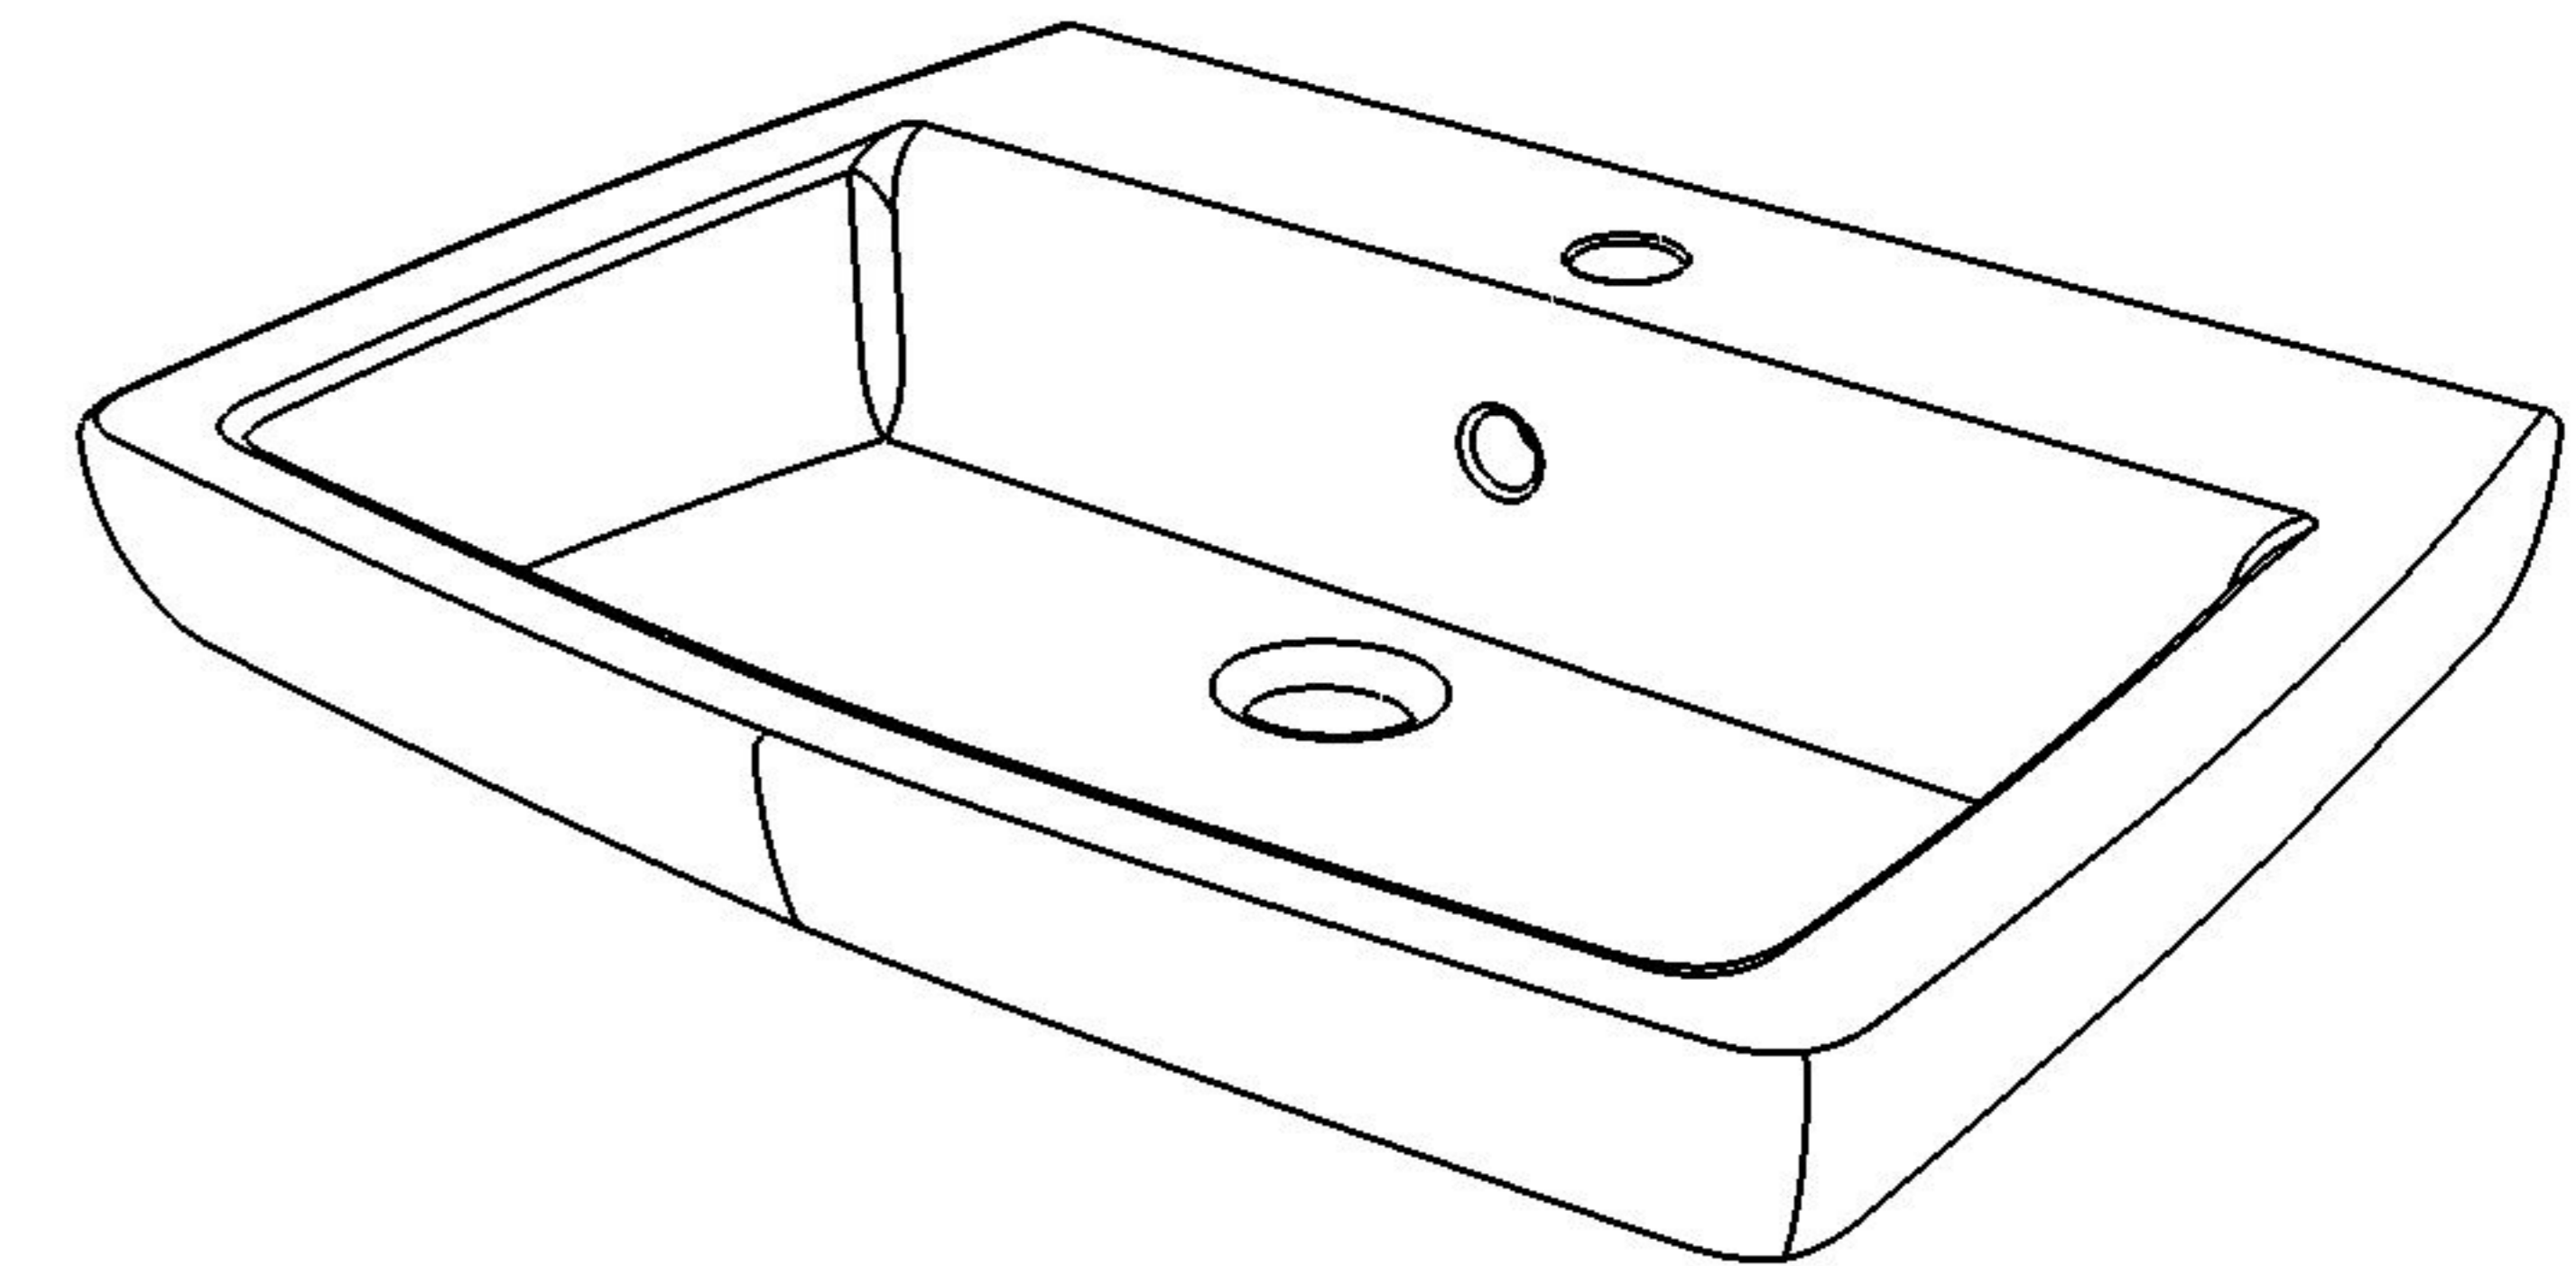

GSG

CERAMIC DESIGN

lavabo appoggio o sospeso LILAC 60
washbasin Countertop or wall-hung LILAC 60

FRONT

LEFT

TOP

REAR

SECTION

Designation	
lavabo LILAC 60 washbasin LILAC 60	
Scale 1:10	
cod. LILAV60	<p>This drawing including the respective data may neither be duplicated nor modified nor altered without the consent of GSG Ceramic Design. The use of the data/technical drawings take place at users own risk and under exclusion of any liability of GSG Ceramic Design. The dimensions are not binding; products are subject to changes. Measurement shown may be subjected to small variations or are indicative.</p>