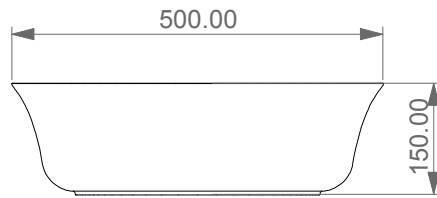

Lavabo FLUT cm 50  
washbasin FLUT CM 50

FRONT

LEFT

TOP

SECTION

<p>Designation</p> <p>Lavabo FLUT cm 50 washbasin FLUT CM 50</p>	<p><b>GSG</b> CERAMIC DESIGN</p> <p>This drawing including the respected data may neither be duplicated nor modified nor altered without the consent of GSG Ceramic Design. The use of the data/technical drawings take place at users own risk and under exclusion of any liability of GSG Ceramic Design. The dimensions are not binding; products are subject to changes. Measurement shown may be subjected to small variations or are indicative.</p>
<p>Scale</p> <p>1:10</p>	
<p>cod. FLLAVFS50</p>	