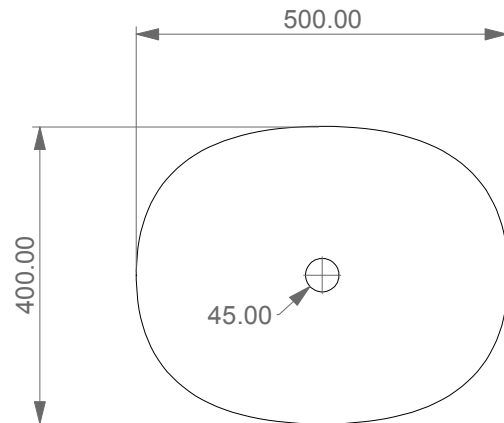

Lavabo FLUT cm 50  
washbasin FLUT CM 50

FRONT

LEFT

TOP

SECTION

<p>Designation</p> <p>Lavabo FLUT cm 50 washbasin FLUT CM 50</p>	<p><b>GSG</b> CERAMIC DESIGN</p> <p>This drawing including the respected data may neither be duplicated nor modified nor altered without the consent of GSG Ceramic Design. The use of the data/technical drawings take place at users own risk and under exclusion of any liability of GSG Ceramic Design. The dimensions are not binding; products are subject to changes. Measurement shown may be subjected to small variations or are indicative.</p>
<p>Scale</p> <p>1:10</p>	
<p>cod. FLLAVFS50</p>	