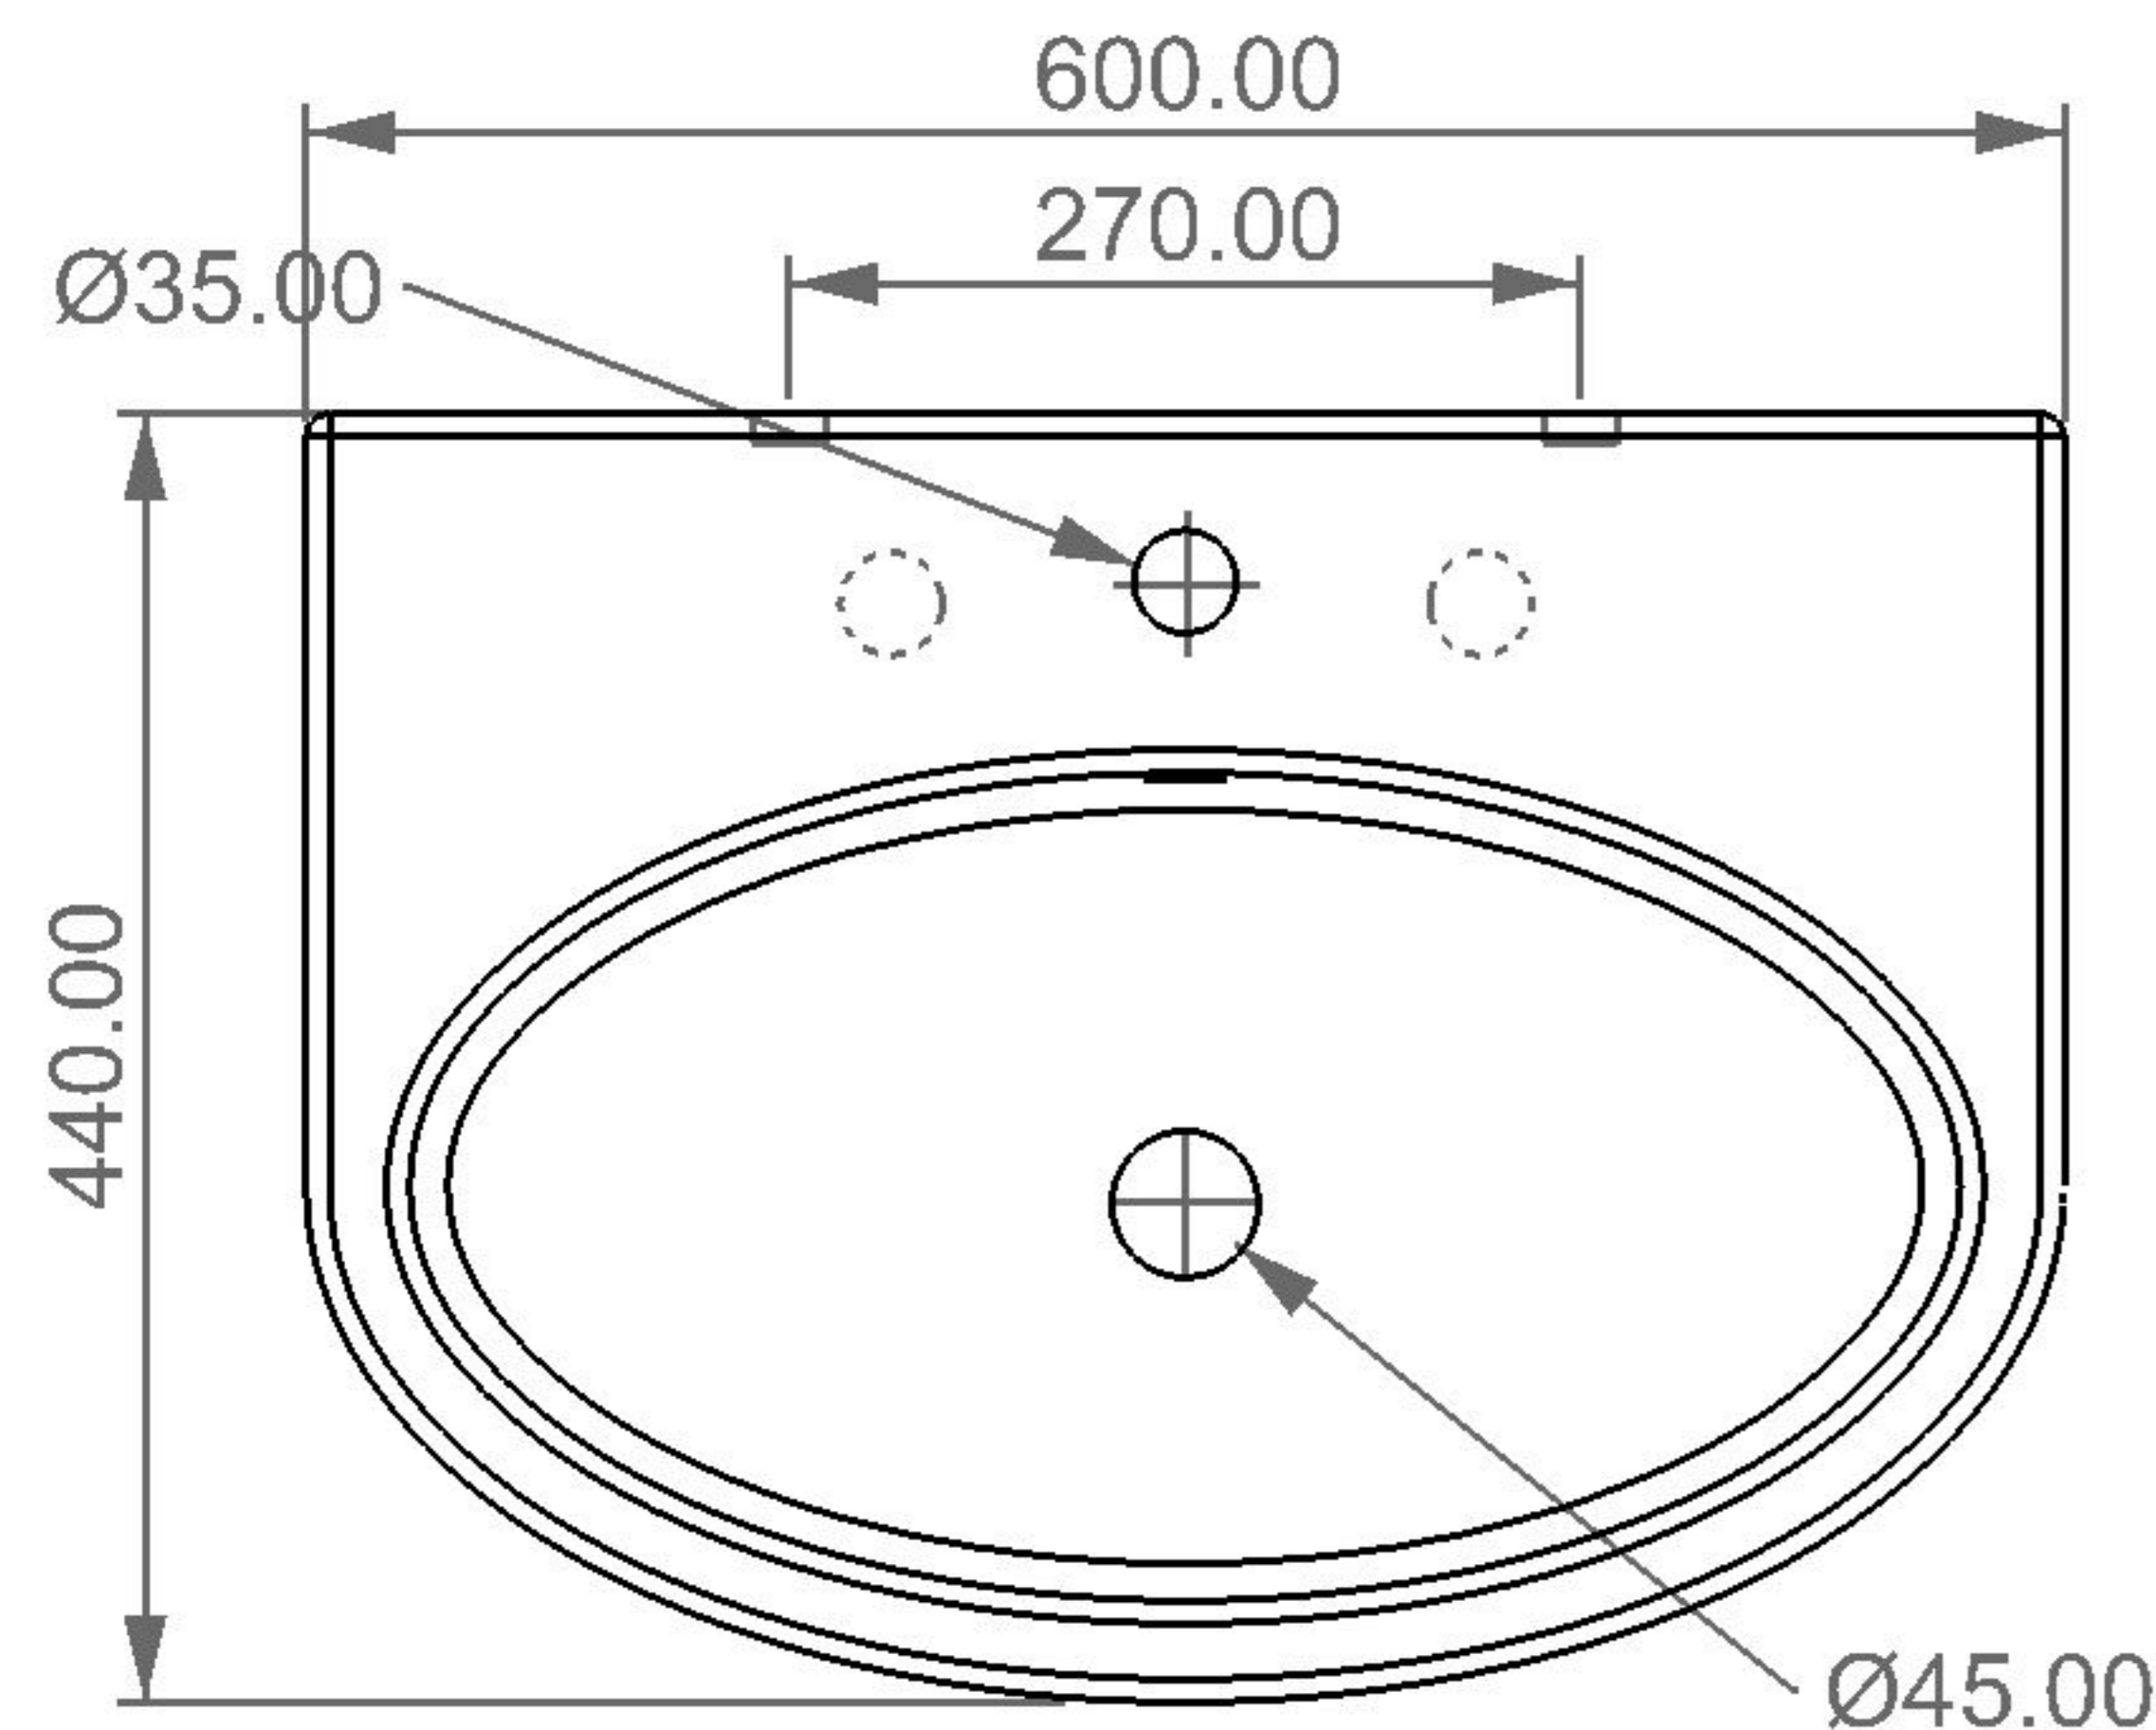

**GSG**  
CERAMIC DESIGN

Lavabo Boing 60  
appoggio o sospeso o su colonna  
Boing 60 washbasin  
countertop, wall-hung or on pedestal

FRONT

LEFT

TOP

SECTION

Designation  
Lavabo Boing 60  
appoggio o sospeso o su colonna  
Boing 60 washbasin  
countertop, wall-hung or on pedestal

Scale  
1:10

cod. BOLAVBW60

**GSG**  
CERAMIC DESIGN

This drawing including the respective data may neither be duplicated nor modified nor altered without the consent of GSG Ceramic Design. The use of the data/technical drawings take place at users own risk and under exclusion of any liability of GSG Ceramic Design. The dimensions are not binding; products are subject to changes. Measurement shown may be subjected to small variations or are indicative.