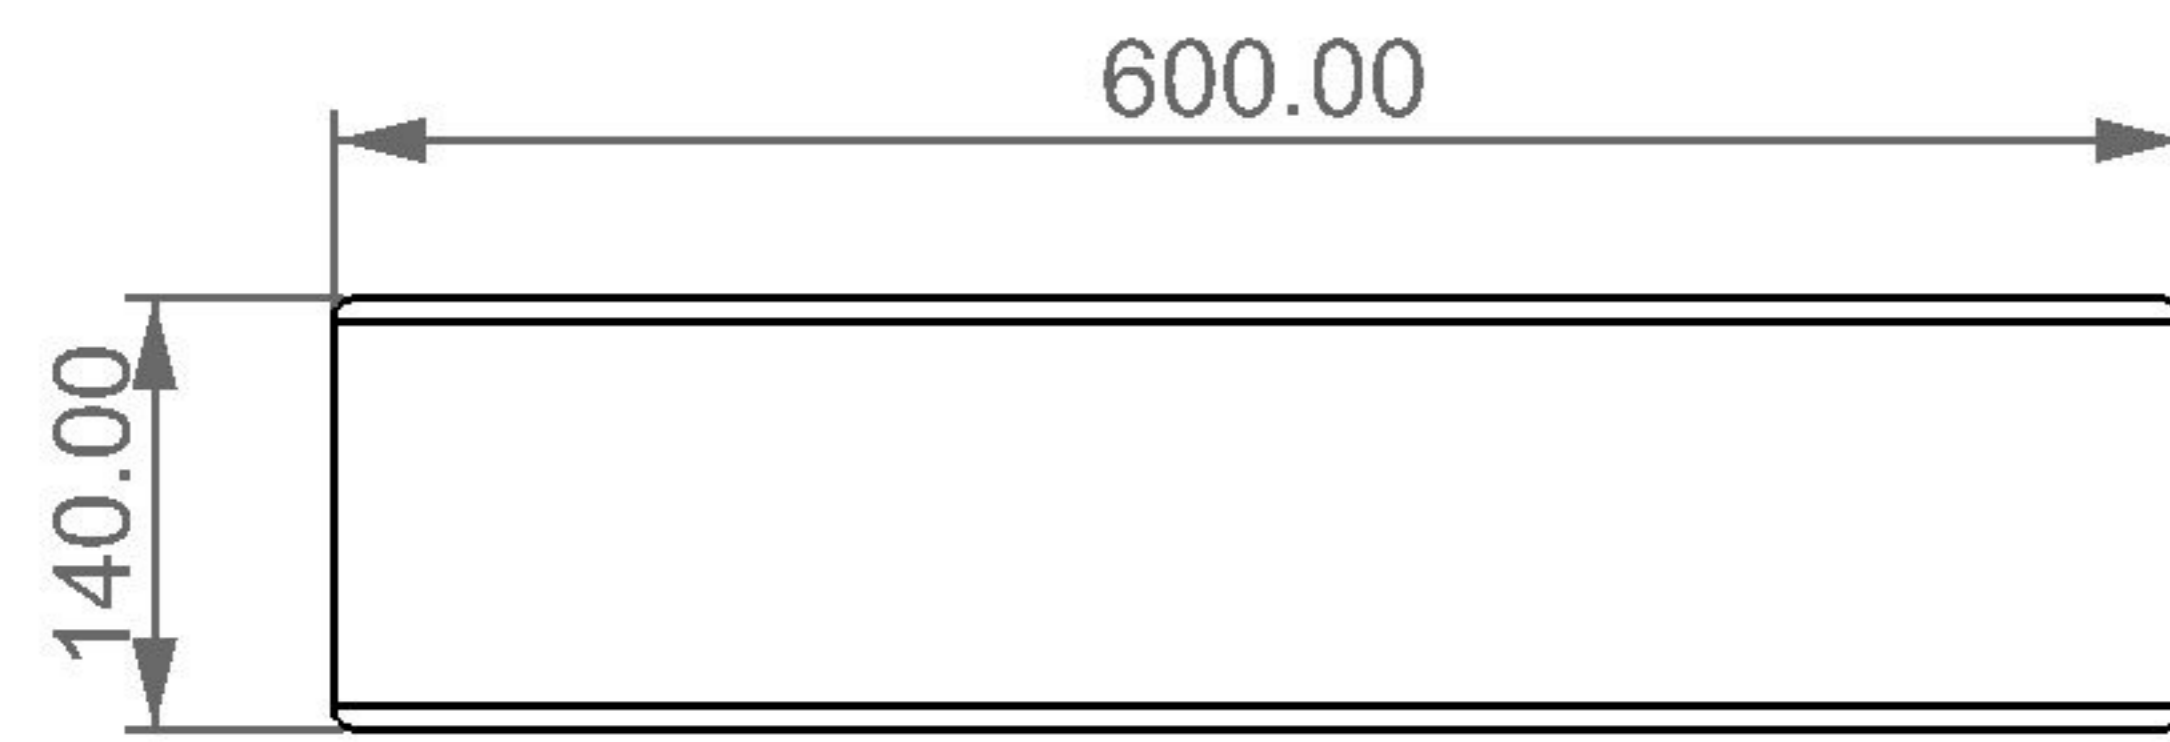

**GSG**  
CERAMIC DESIGN

Lavabo Boing 60  
appoggio o sospeso o su colonna  
Boing 60 washbasin  
countertop, wall-hung or on pedestal

FRONT

LEFT

TOP

SECTION

Designation  
Lavabo Boing 60  
appoggio o sospeso o su colonna  
Boing 60 washbasin  
countertop, wall-hung or on pedestal

Scale  
1:10

cod. BOLAVBW60

**GSG**  
CERAMIC DESIGN

This drawing including the respective data may neither be duplicated nor modified nor altered without the consent of GSG Ceramic Design. The use of the data/technical drawings take place at users own risk and under exclusion of any liability of GSG Ceramic Design. The dimensions are not binding; products are subject to changes. Measurement shown may be subjected to small variations or are indicative.