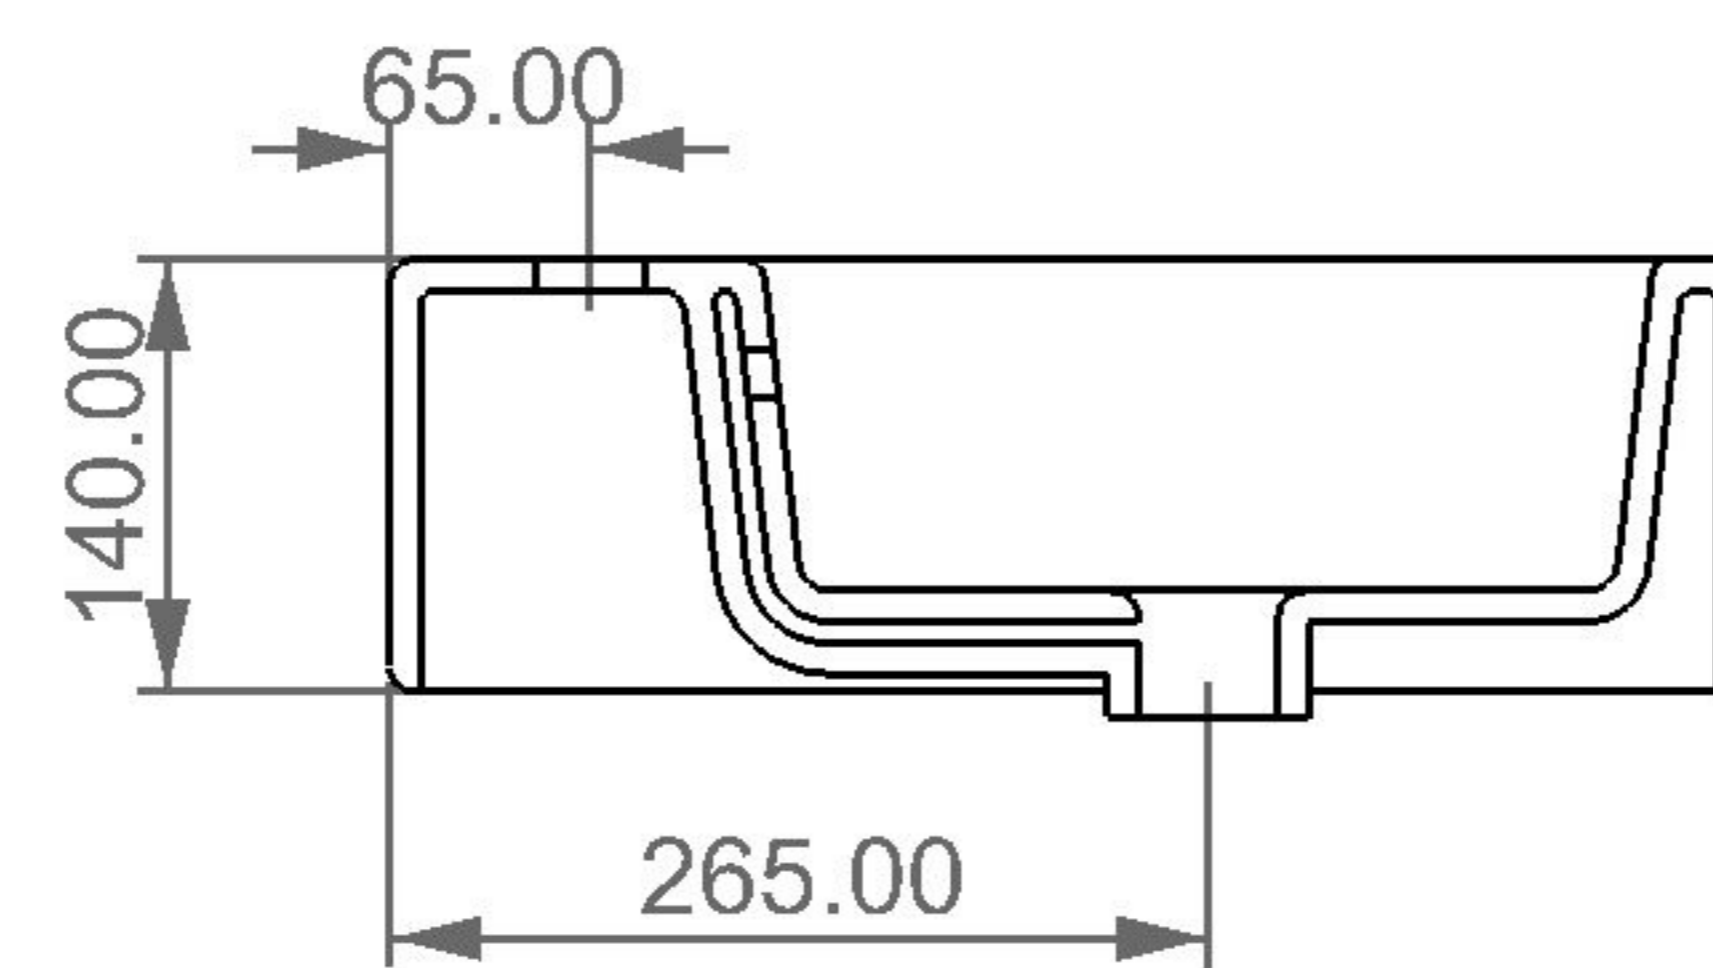

**GSG**  
CERAMIC DESIGN

Lavabo Boing 60  
appoggio o sospeso o su colonna  
Boing 60 washbasin  
countertop, wall-hung or on pedestal

FRONT

LEFT

TOP

SECTION

Designation  
Lavabo Boing 60  
appoggio o sospeso o su colonna  
Boing 60 washbasin  
countertop, wall-hung or on pedestal

Scale  
1:10

cod. BOLAVBW60

**GSG**  
CERAMIC DESIGN

This drawing including the respective data may neither be duplicated nor modified nor altered without the consent of GSG Ceramic Design. The use of the data/technical drawings take place at users own risk and under exclusion of any liability of GSG Ceramic Design. The dimensions are not binding; products are subject to changes. Measurement shown may be subjected to small variations or are indicative.