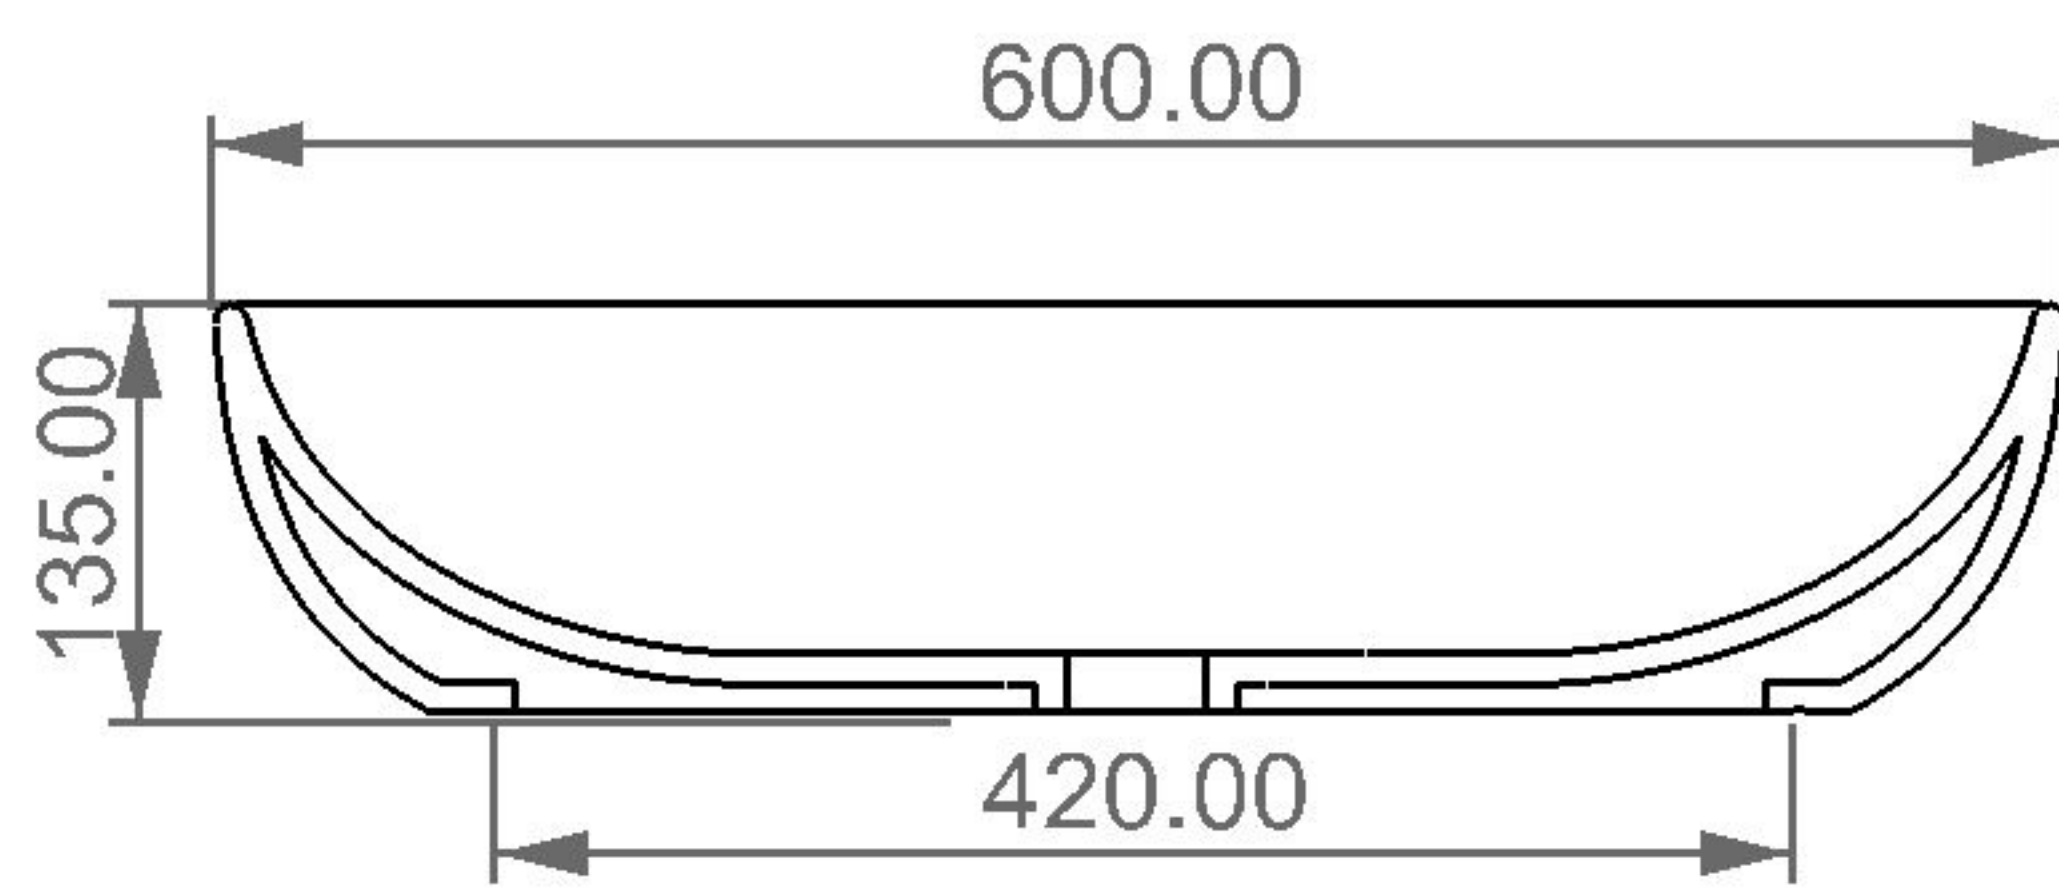

GSGI
CERAMIC DESIGN

lavabo EASY rettangolare cm 60
washbasin EASY rectangular cm 60

FRONT

LEFT

SECTION

TOP

Designation	
lavabo EASY rettangolare cm 60 washbasin EASY rectangular cm 60	
Scale	This drawing including the respective data may neither be duplicated nor modified nor altered without the consent of GSG Ceramic Design. The use of the data/technical drawings take place at users own risk and under exclusion of any liability of GSG Ceramic Design. The dimensions are not binding; products are subject to changes. Measurement shown may be subjected to small variations or are indicative.
1:10 cod. EALAVRE60	