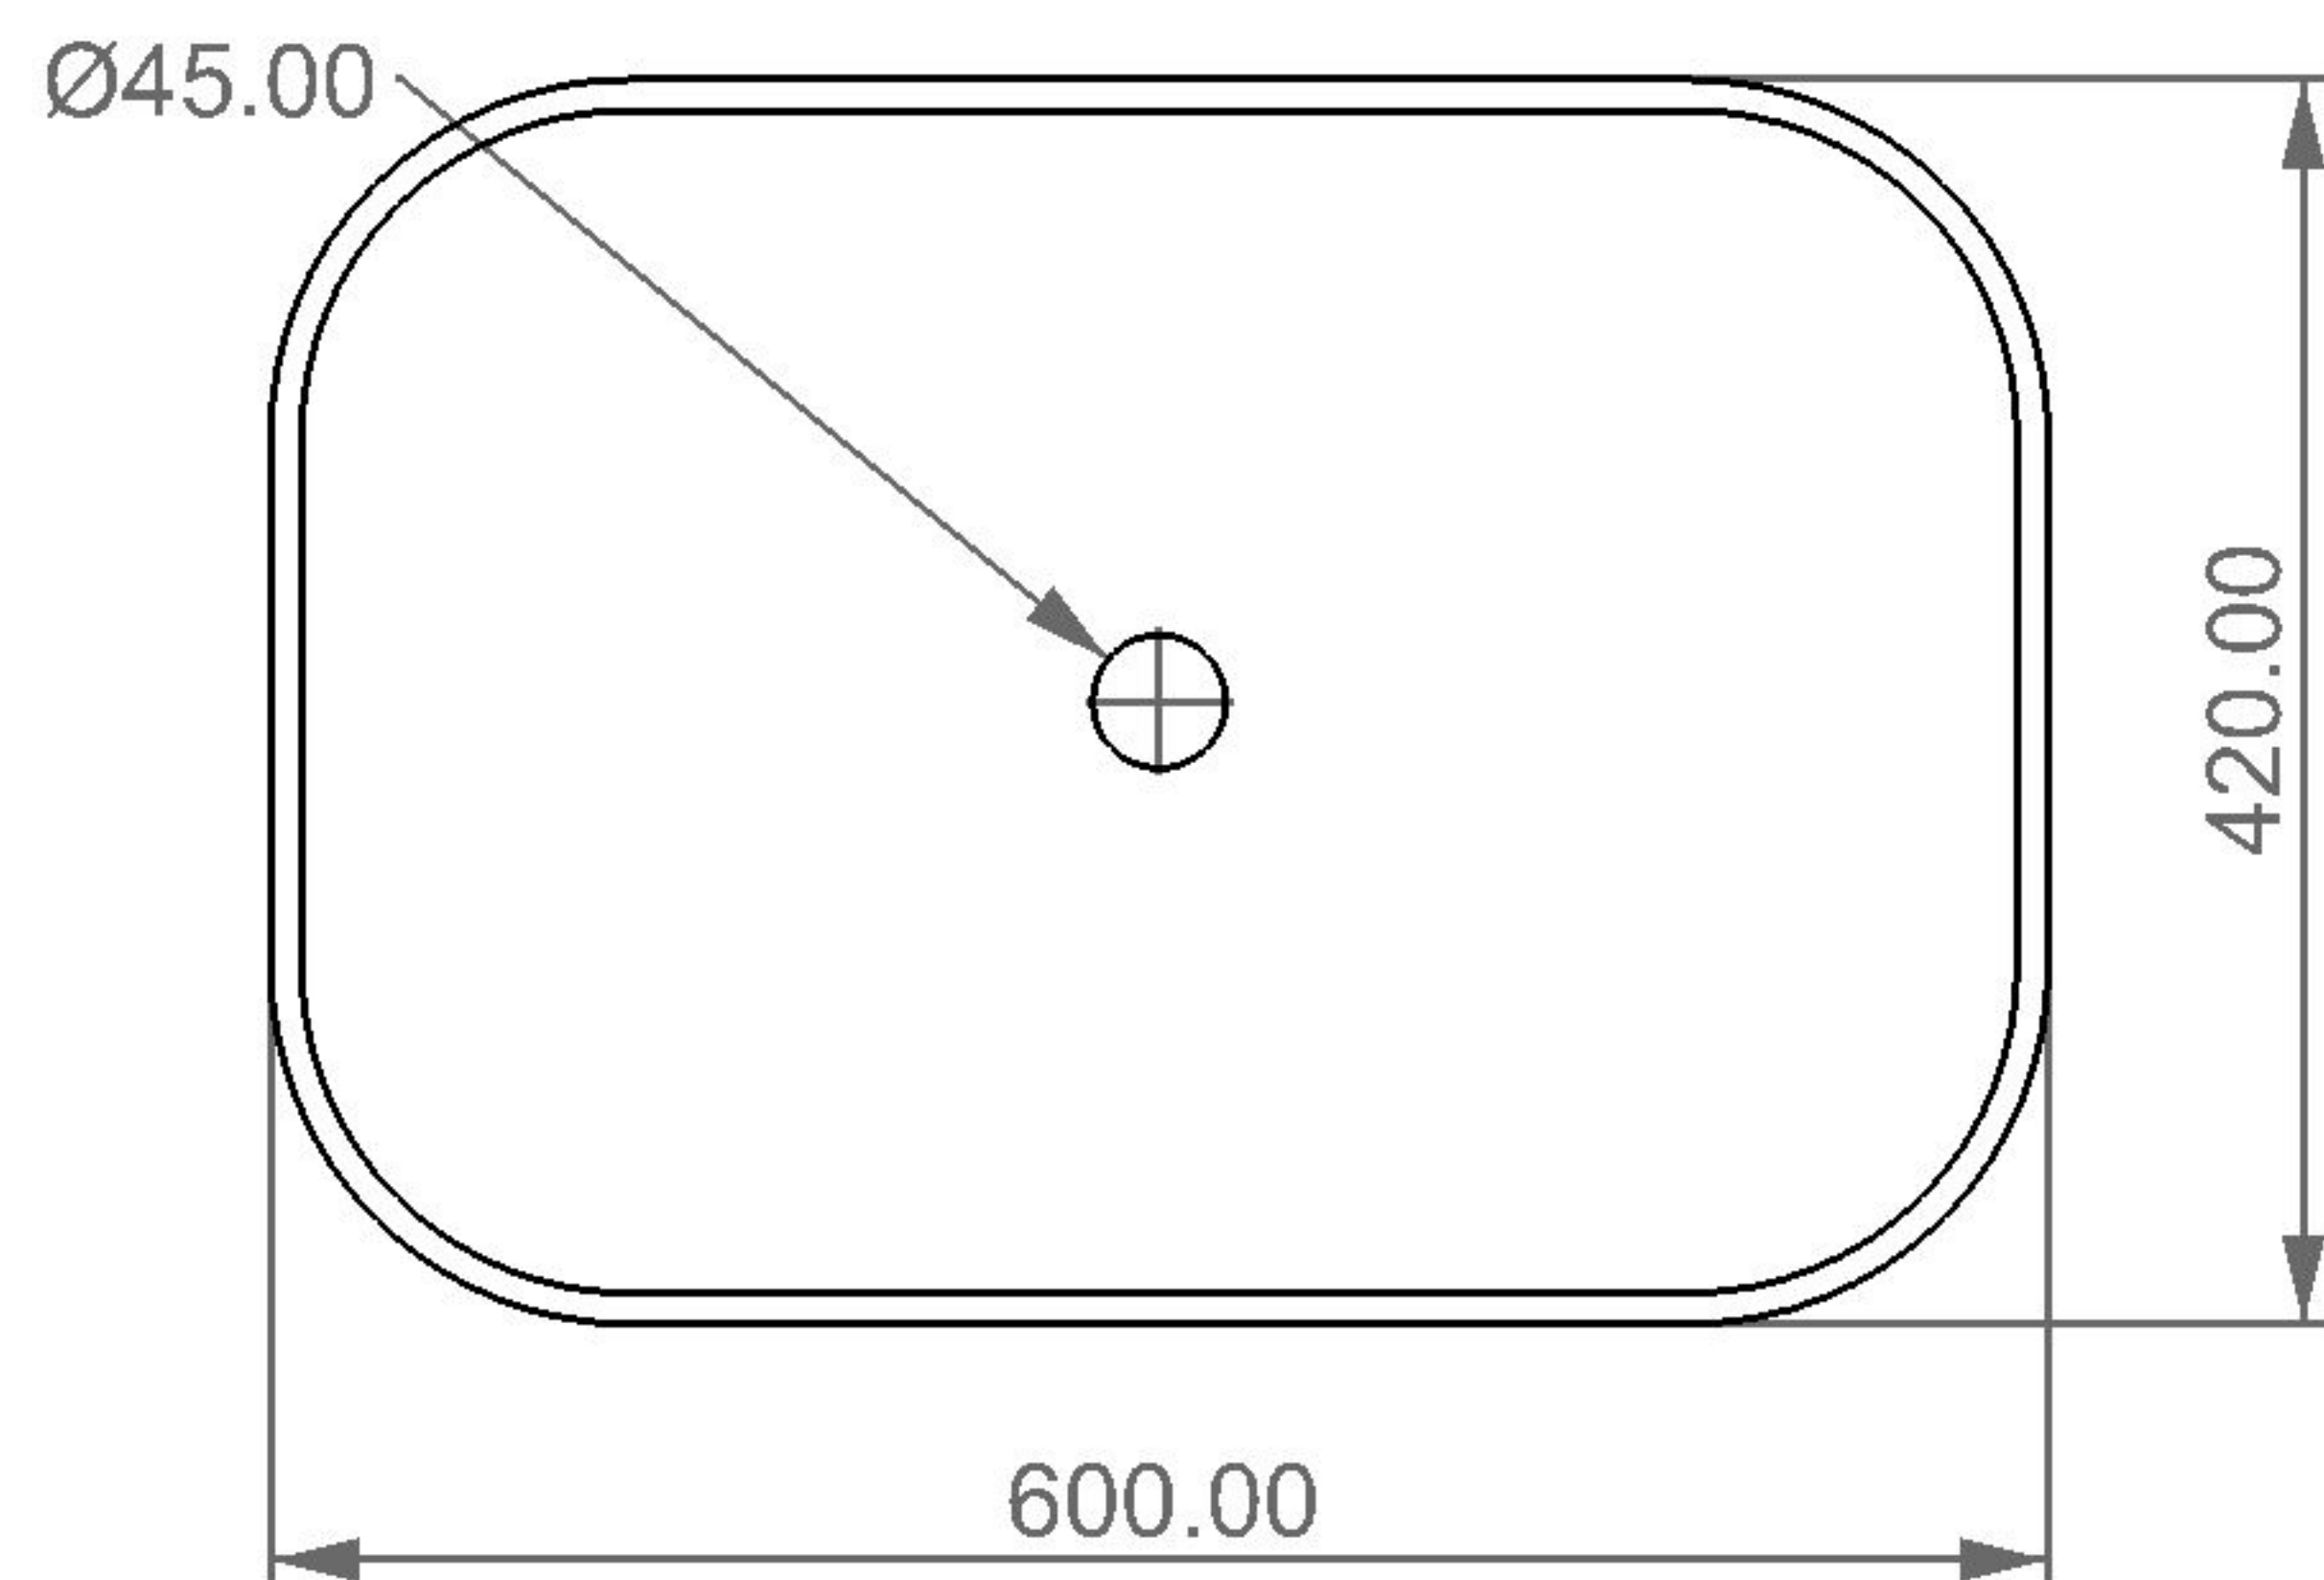

GSGI
CERAMIC DESIGN

lavabo EASY rettangolare cm 60
washbasin EASY rectangular cm 60

FRONT

LEFT

SECTION

TOP

Designation	
lavabo EASY rettangolare cm 60 washbasin EASY rectangular cm 60	
Scale	This drawing including the respective data may neither be duplicated nor modified nor altered without the consent of GSG Ceramic Design. The use of the data/technical drawings take place at users own risk and under exclusion of any liability of GSG Ceramic Design. The dimensions are not binding; products are subject to changes. Measurement shown may be subjected to small variations or are indicative.
1:10 cod. EALAVRE60	