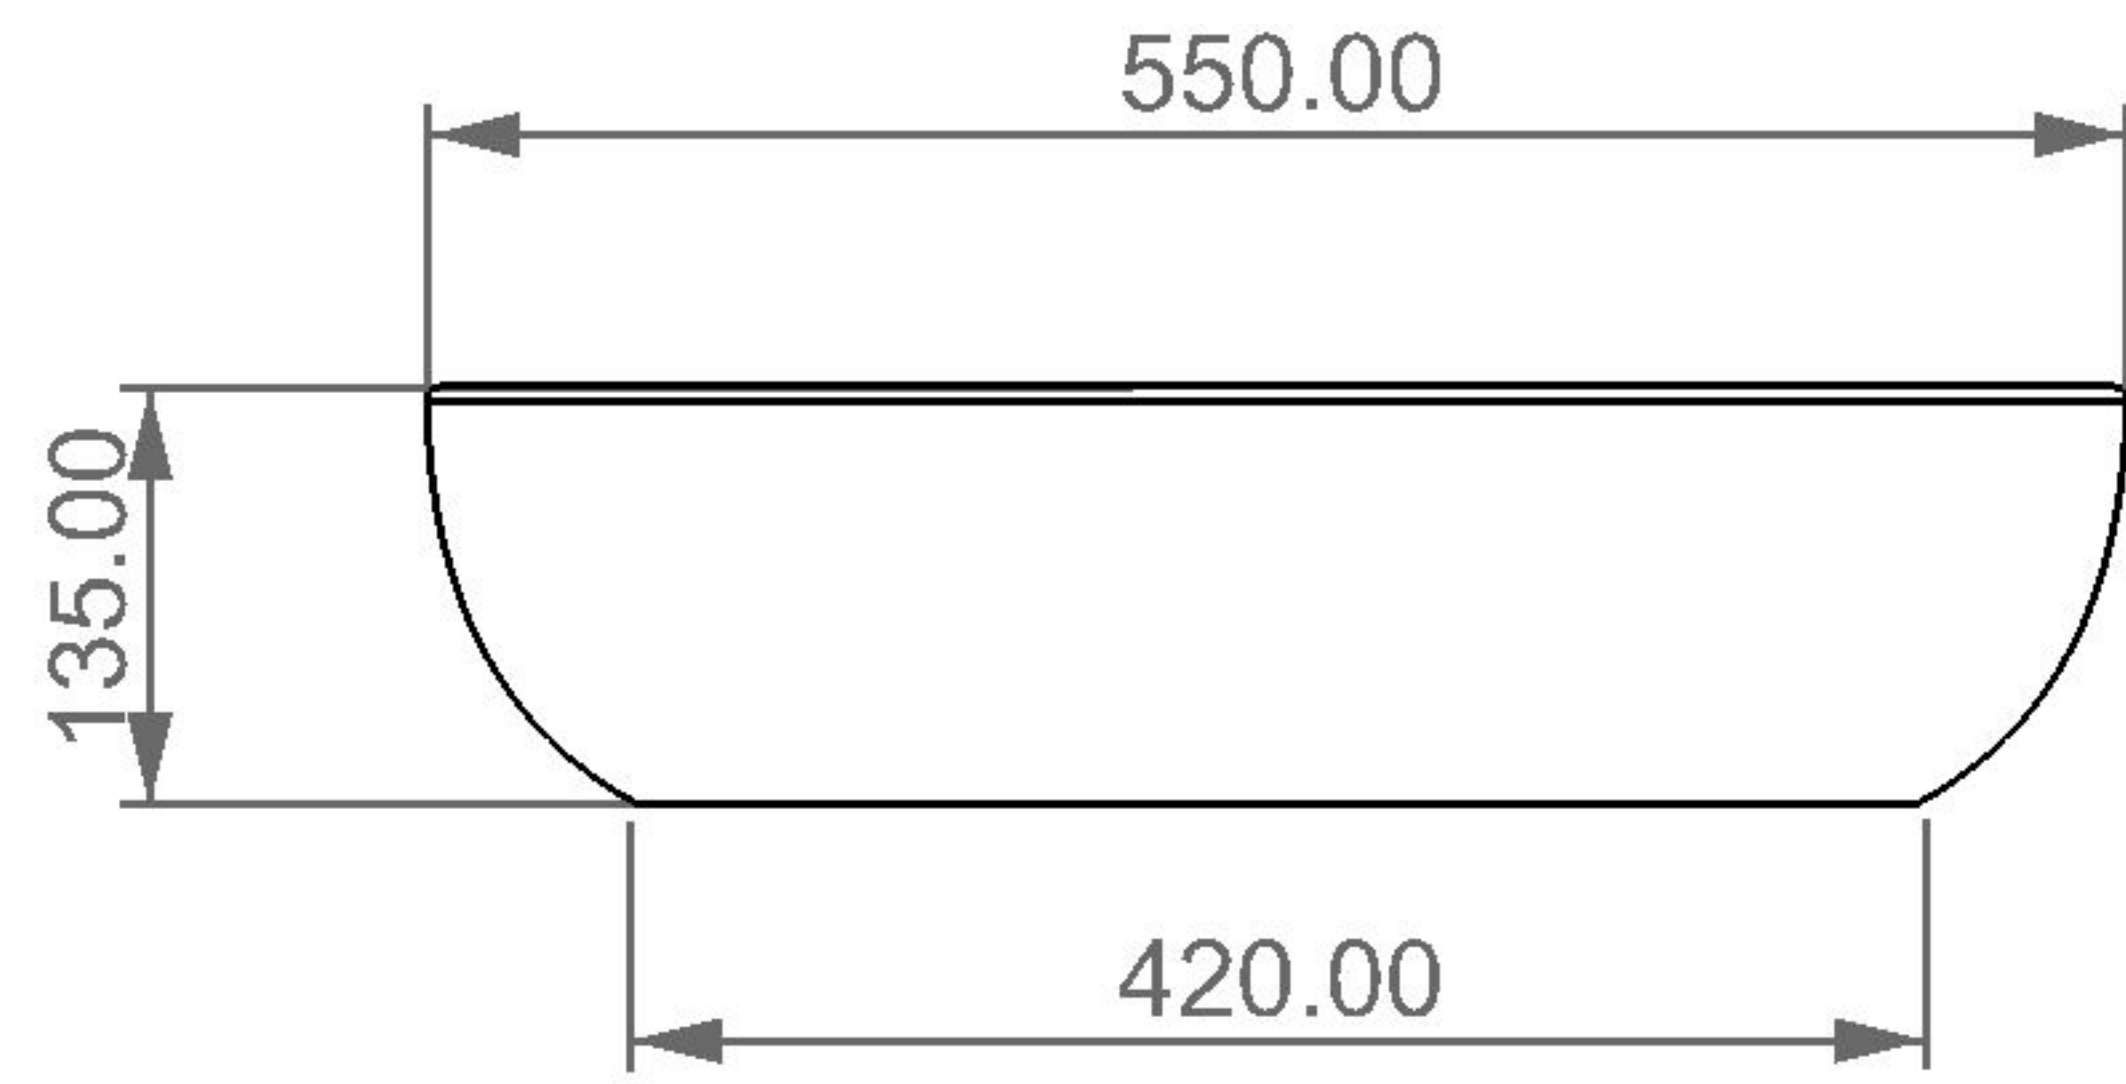

GSGI
CERAMIC DESIGN

lavabo EASY rettangolare cm 60
washbasin EASY rectangular cm 60

FRONT

LEFT

SECTION

TOP

Designation	
lavabo EASY rettangolare cm 60 washbasin EASY rectangular cm 60	
Scale	This drawing including the respective data may neither be duplicated nor modified nor altered without the consent of GSG Ceramic Design. The use of the data/technical drawings take place at users own risk and under exclusion of any liability of GSG Ceramic Design. The dimensions are not binding; products are subject to changes. Measurement shown may be subjected to small variations or are indicative.
1:10 cod. EALAVRE60	