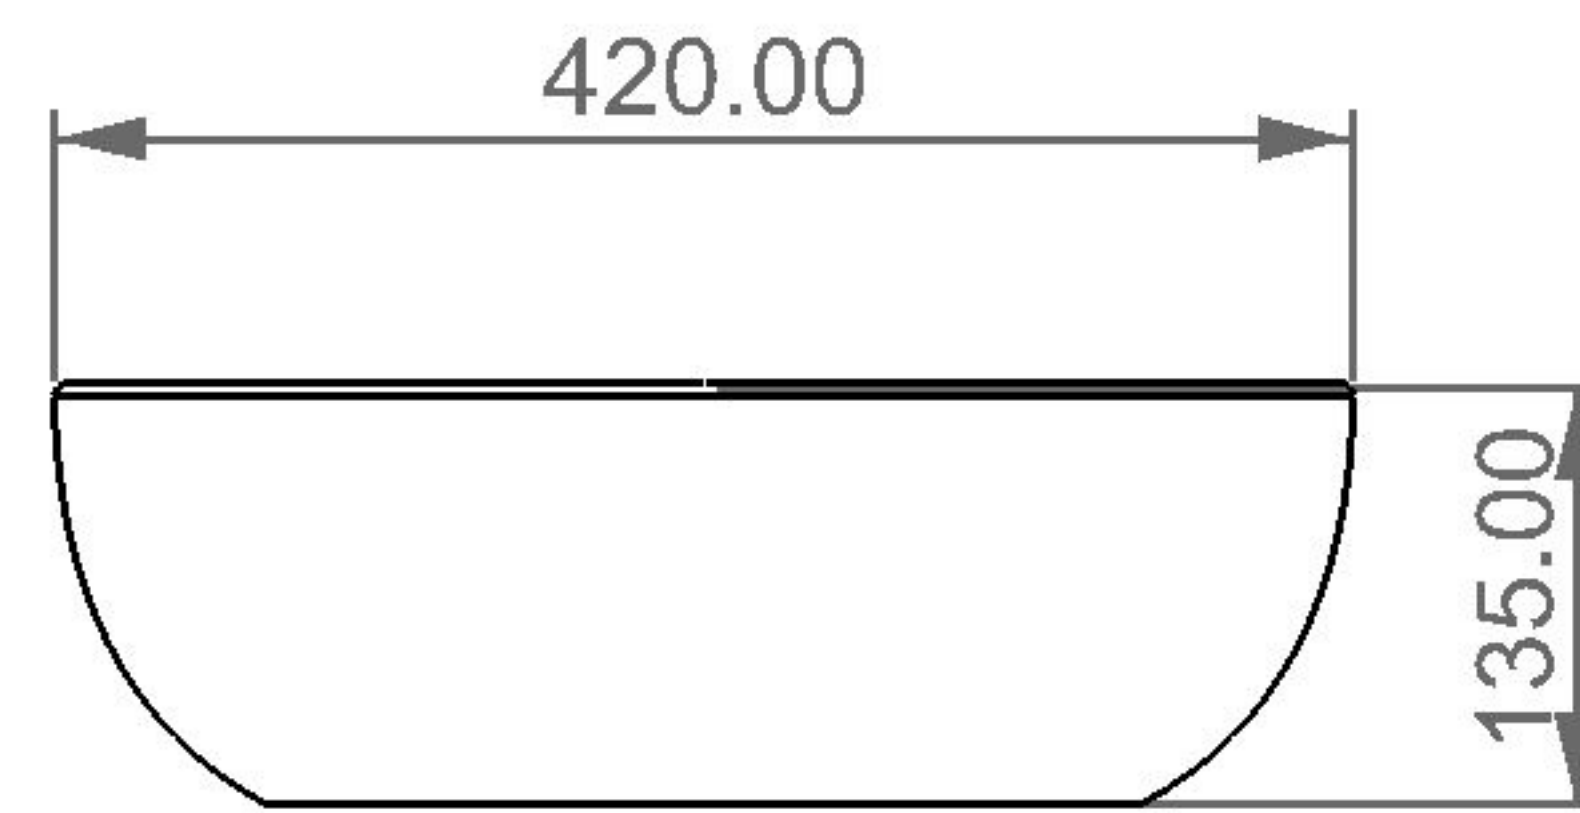

GSGI
CERAMIC DESIGN

lavabo EASY rettangolare cm 60
washbasin EASY rectangular cm 60

FRONT

LEFT

SECTION

TOP

Designation	
lavabo EASY rettangolare cm 60 washbasin EASY rectangular cm 60	
Scale	This drawing including the respective data may neither be duplicated nor modified nor altered without the consent of GSG Ceramic Design. The use of the data/technical drawings take place at users own risk and under exclusion of any liability of GSG Ceramic Design. The dimensions are not binding; products are subject to changes. Measurement shown may be subjected to small variations or are indicative.
1:10 cod. EALAVRE60	