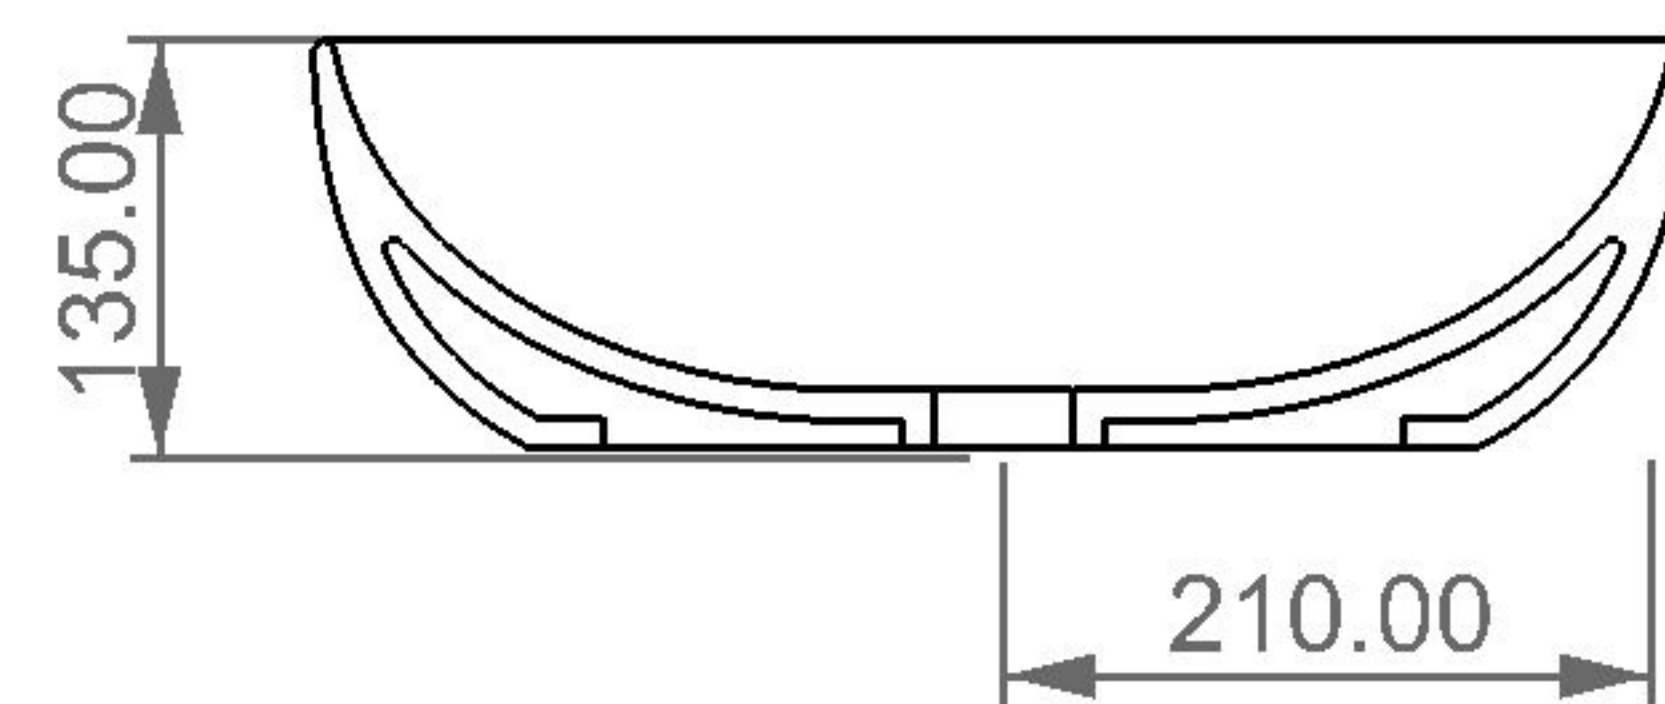

GSGI
CERAMIC DESIGN

lavabo EASY rettangolare cm 60
washbasin EASY rectangular cm 60

FRONT

LEFT

SECTION

TOP

Designation	
lavabo EASY rettangolare cm 60 washbasin EASY rectangular cm 60	
Scale	This drawing including the respective data may neither be duplicated nor modified nor altered without the consent of GSG Ceramic Design. The use of the data/technical drawings take place at users own risk and under exclusion of any liability of GSG Ceramic Design. The dimensions are not binding; products are subject to changes. Measurement shown may be subjected to small variations or are indicative.
1:10 cod. EALAVRE60	