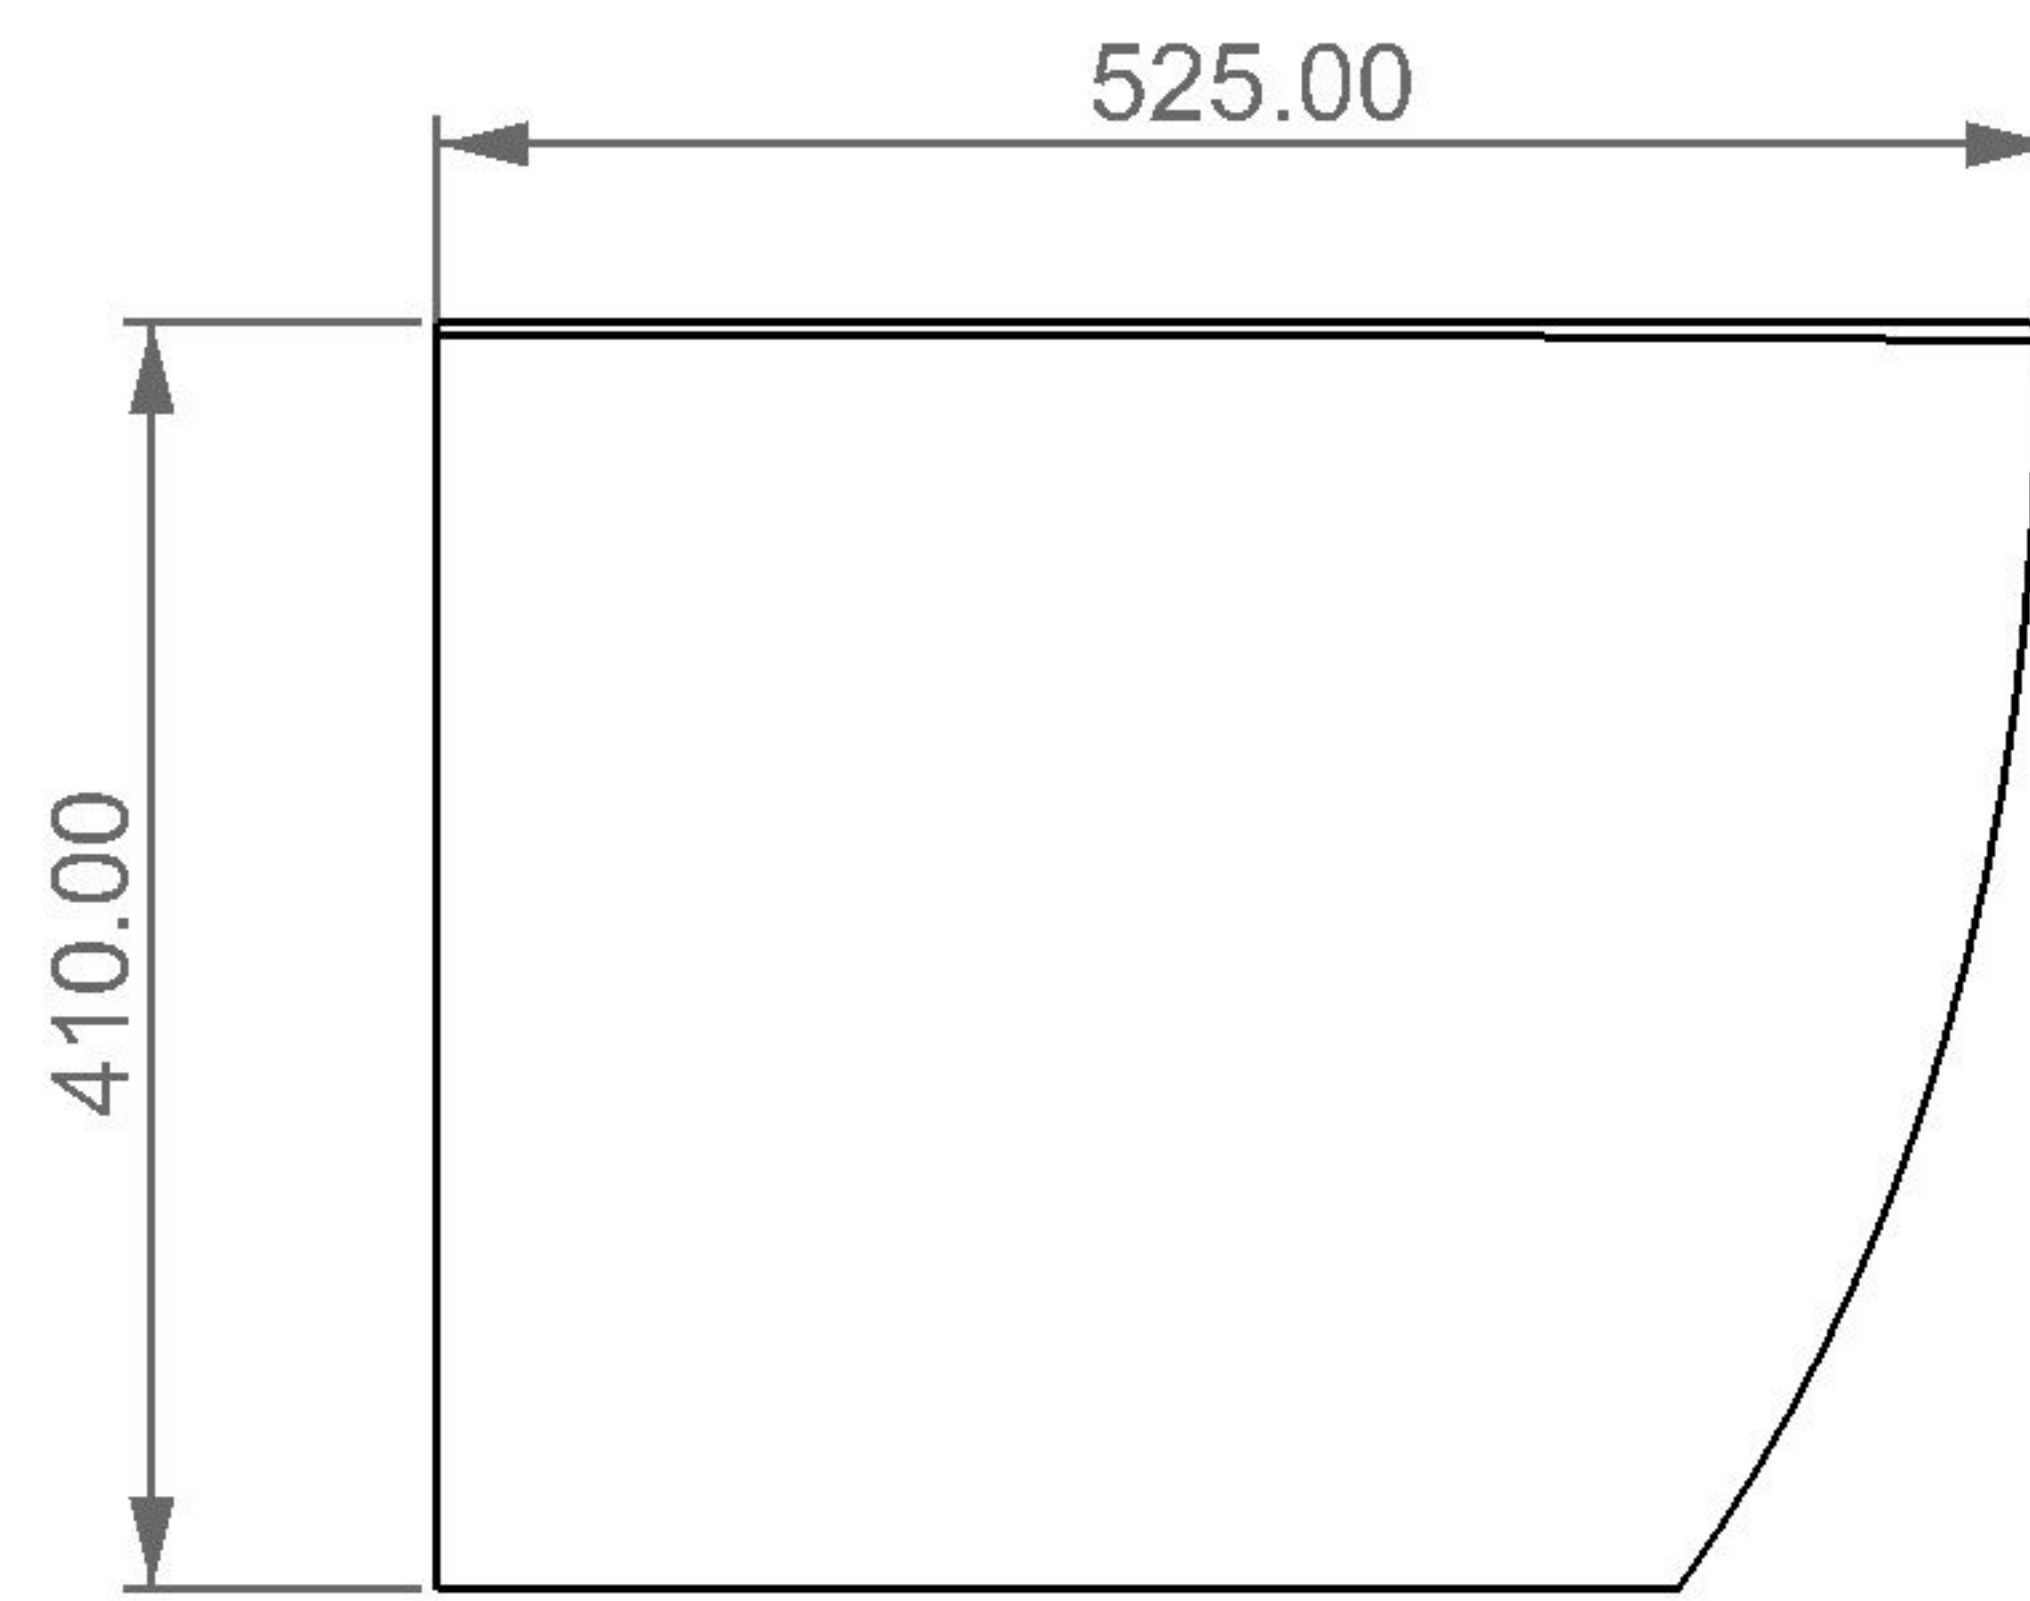

FRONT

LEFT

GSG
CERAMIC DESIGN

bidet terra LIKE
bidet back to wall LIKE

TOP

REAR

SECTION

<p>Designation</p> <p>bidet terra LIKE bidet back to wall LIKE</p>	<p>GSG CERAMIC DESIGN</p>
<p>Scale</p> <p>1:10</p>	<p>This drawing including the respective data may neither be duplicated nor modified nor altered without the consent of GSG Ceramic Design. The use of the data/technical drawings take place at users own risk and under exclusion of any liability of GSG Ceramic Design. The dimensions are not binding; products are subject to changes. Measurement shown may be subjected to small variations or are indicative.</p>
<p>cod. LKBI01</p>	