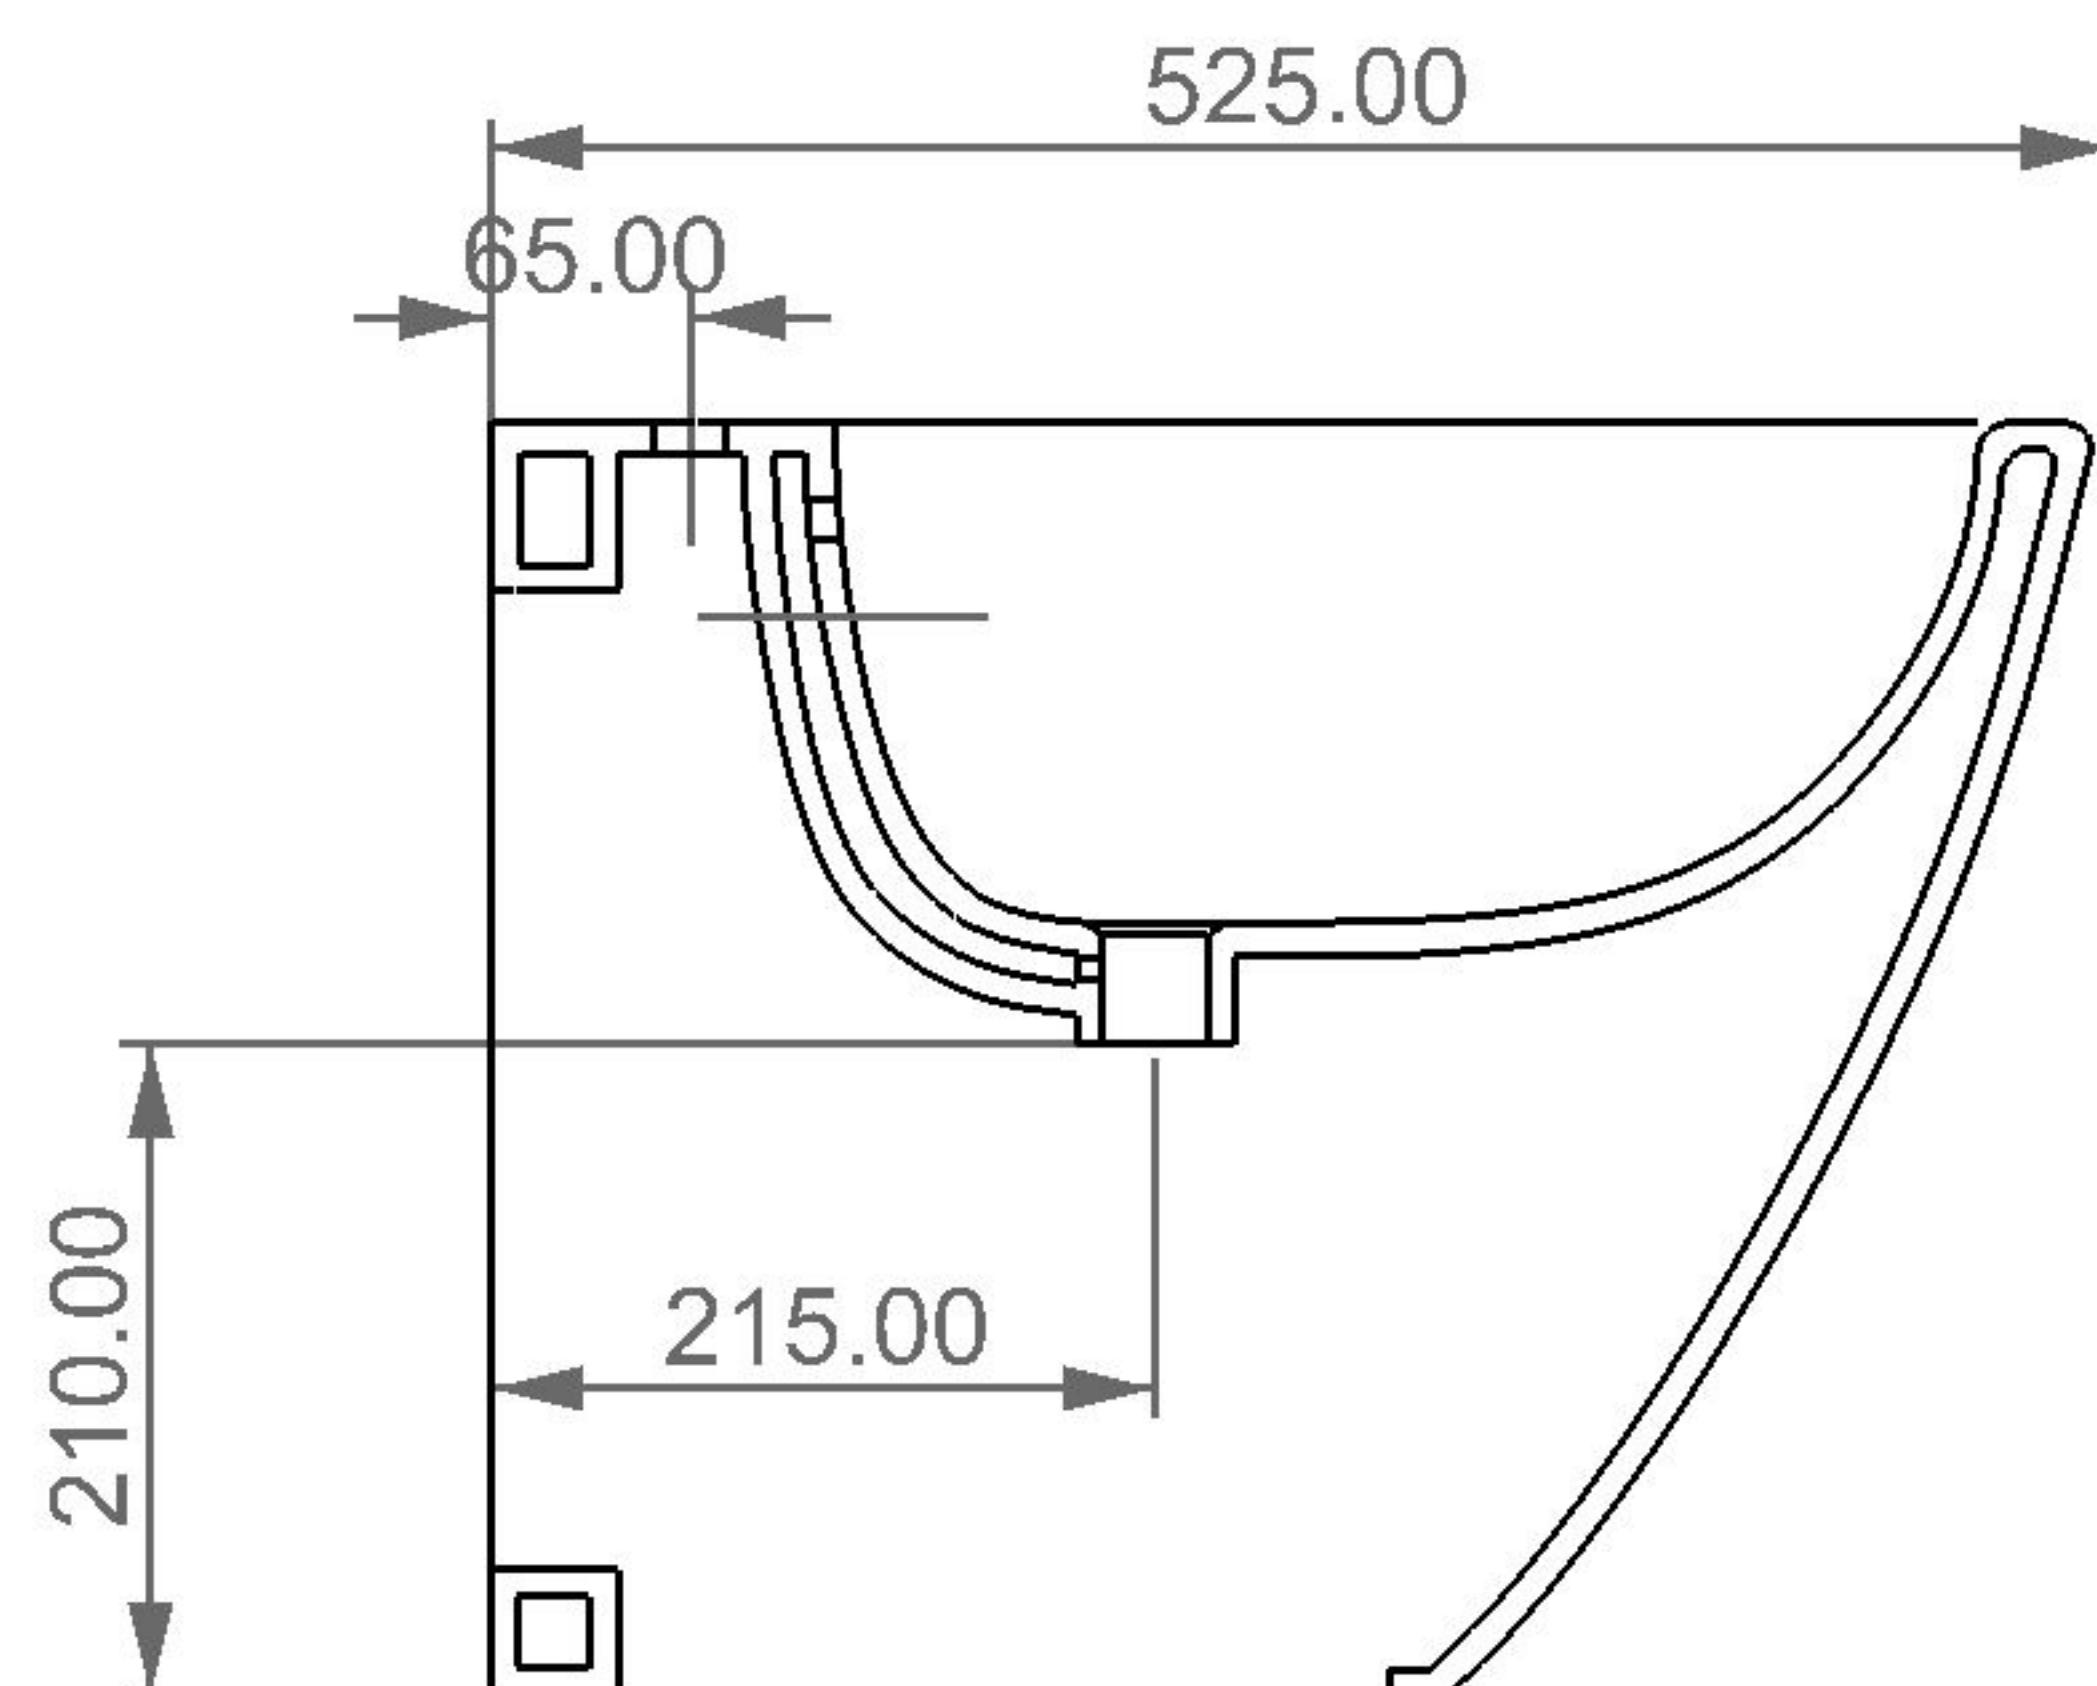

FRONT

LEFT

GSG
CERAMIC DESIGN

bidet terra LIKE
bidet back to wall LIKE

TOP

REAR

SECTION

<p>Designation</p> <p>bidet terra LIKE bidet back to wall LIKE</p>	<p>GSG CERAMIC DESIGN</p>
<p>Scale</p> <p>1:10</p>	<p>This drawing including the respective data may neither be duplicated nor modified nor altered without the consent of GSG Ceramic Design. The use of the data/technical drawings take place at users own risk and under exclusion of any liability of GSG Ceramic Design. The dimensions are not binding; products are subject to changes. Measurement shown may be subjected to small variations or are indicative.</p>
<p>cod. LKBI01</p>	