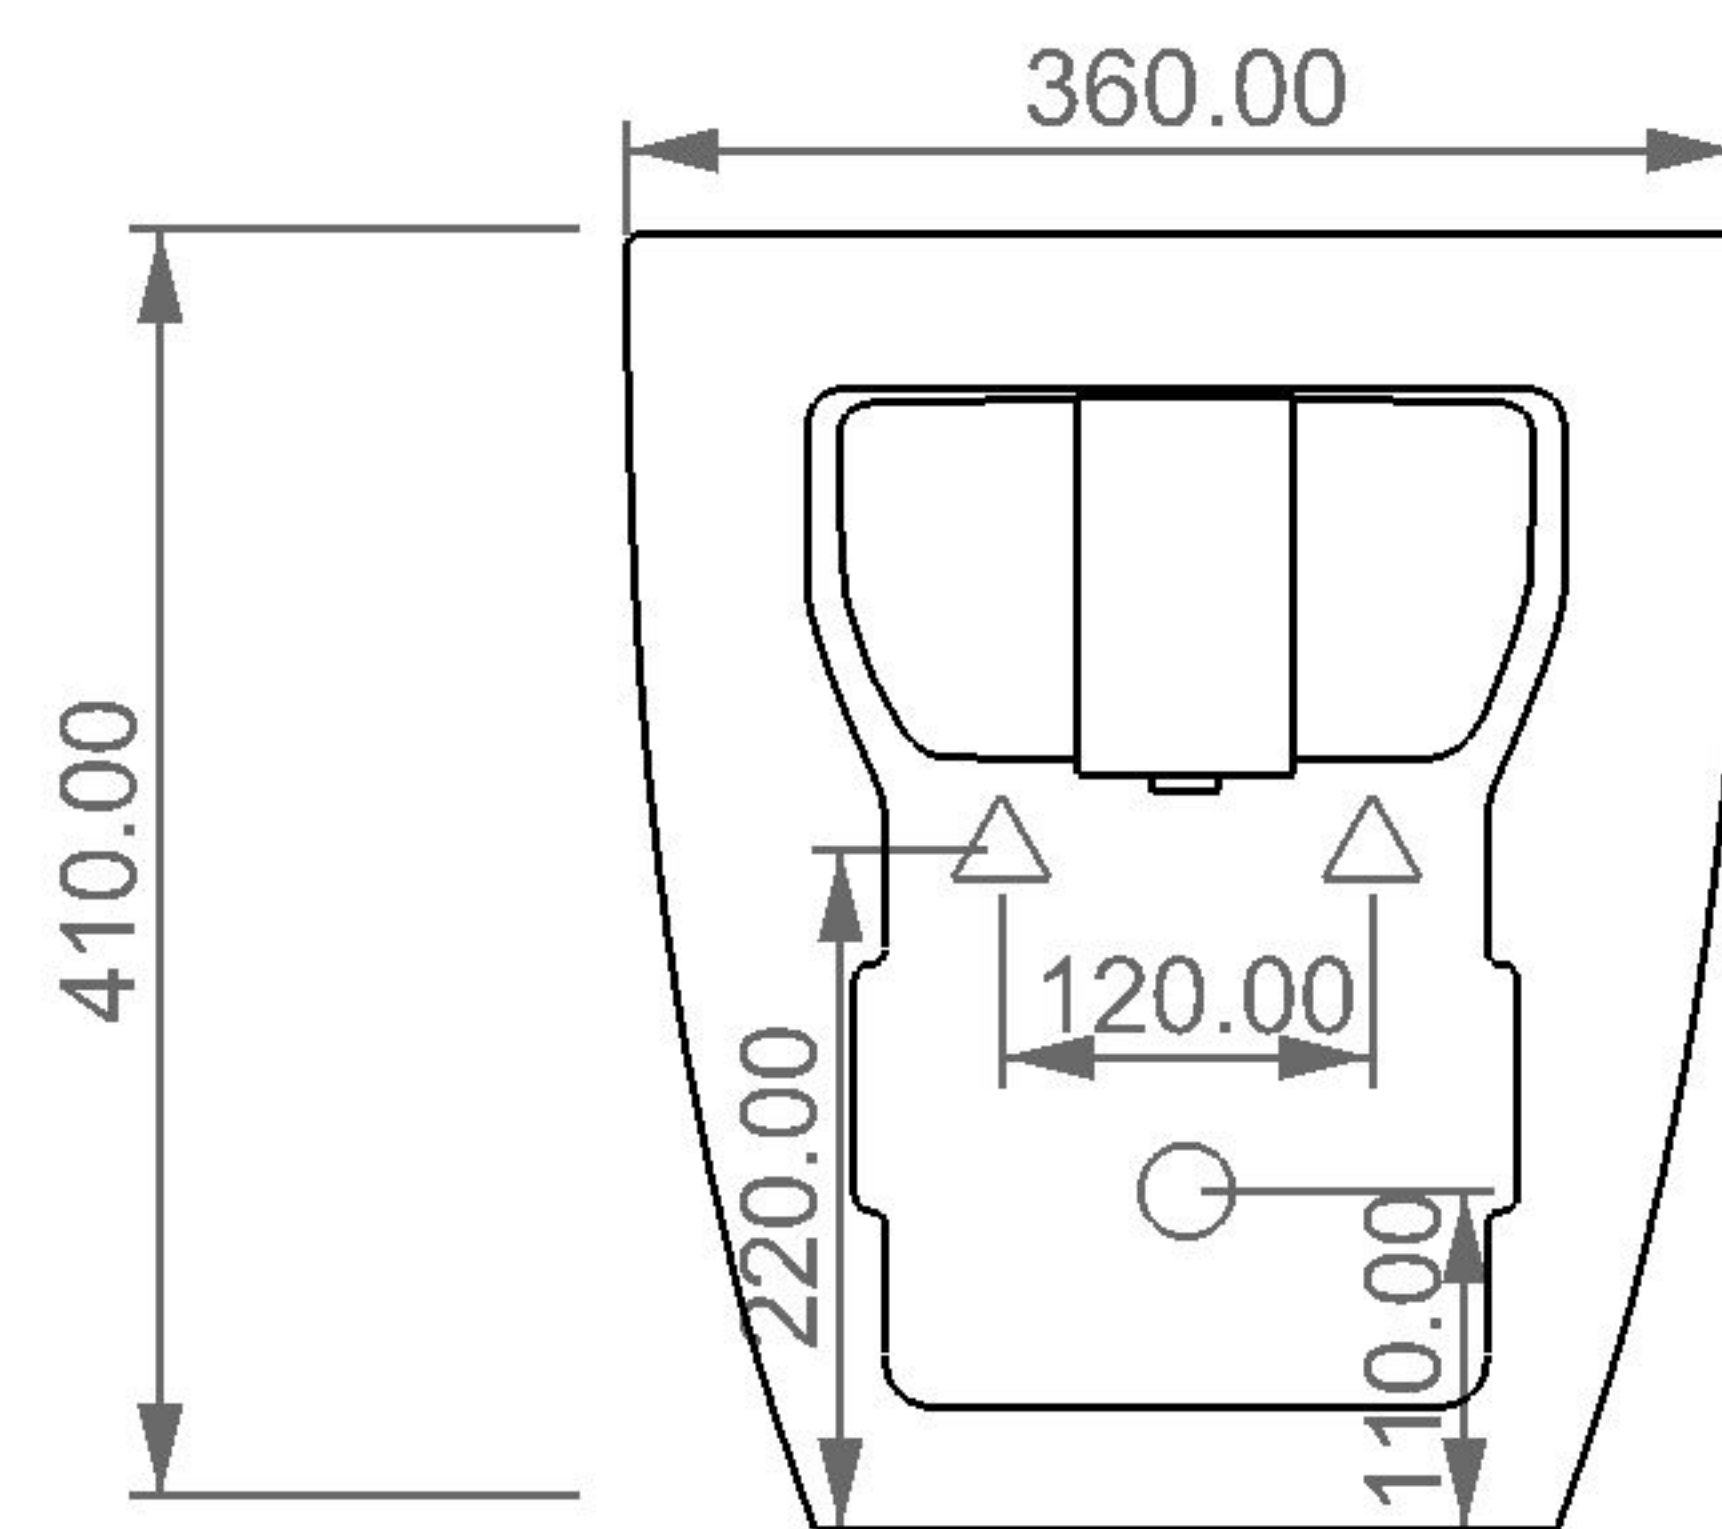

FRONT

LEFT

GSG
CERAMIC DESIGN

bidet terra LIKE
bidet back to wall LIKE

TOP

REAR

SECTION

<p>Designation</p> <p>bidet terra LIKE bidet back to wall LIKE</p>	<p>GSG CERAMIC DESIGN</p>
<p>Scale</p> <p>1:10</p>	<p>This drawing including the respective data may neither be duplicated nor modified nor altered without the consent of GSG Ceramic Design. The use of the data/technical drawings take place at users own risk and under exclusion of any liability of GSG Ceramic Design. The dimensions are not binding; products are subject to changes. Measurement shown may be subjected to small variations or are indicative.</p>
<p>cod. LKBI01</p>	