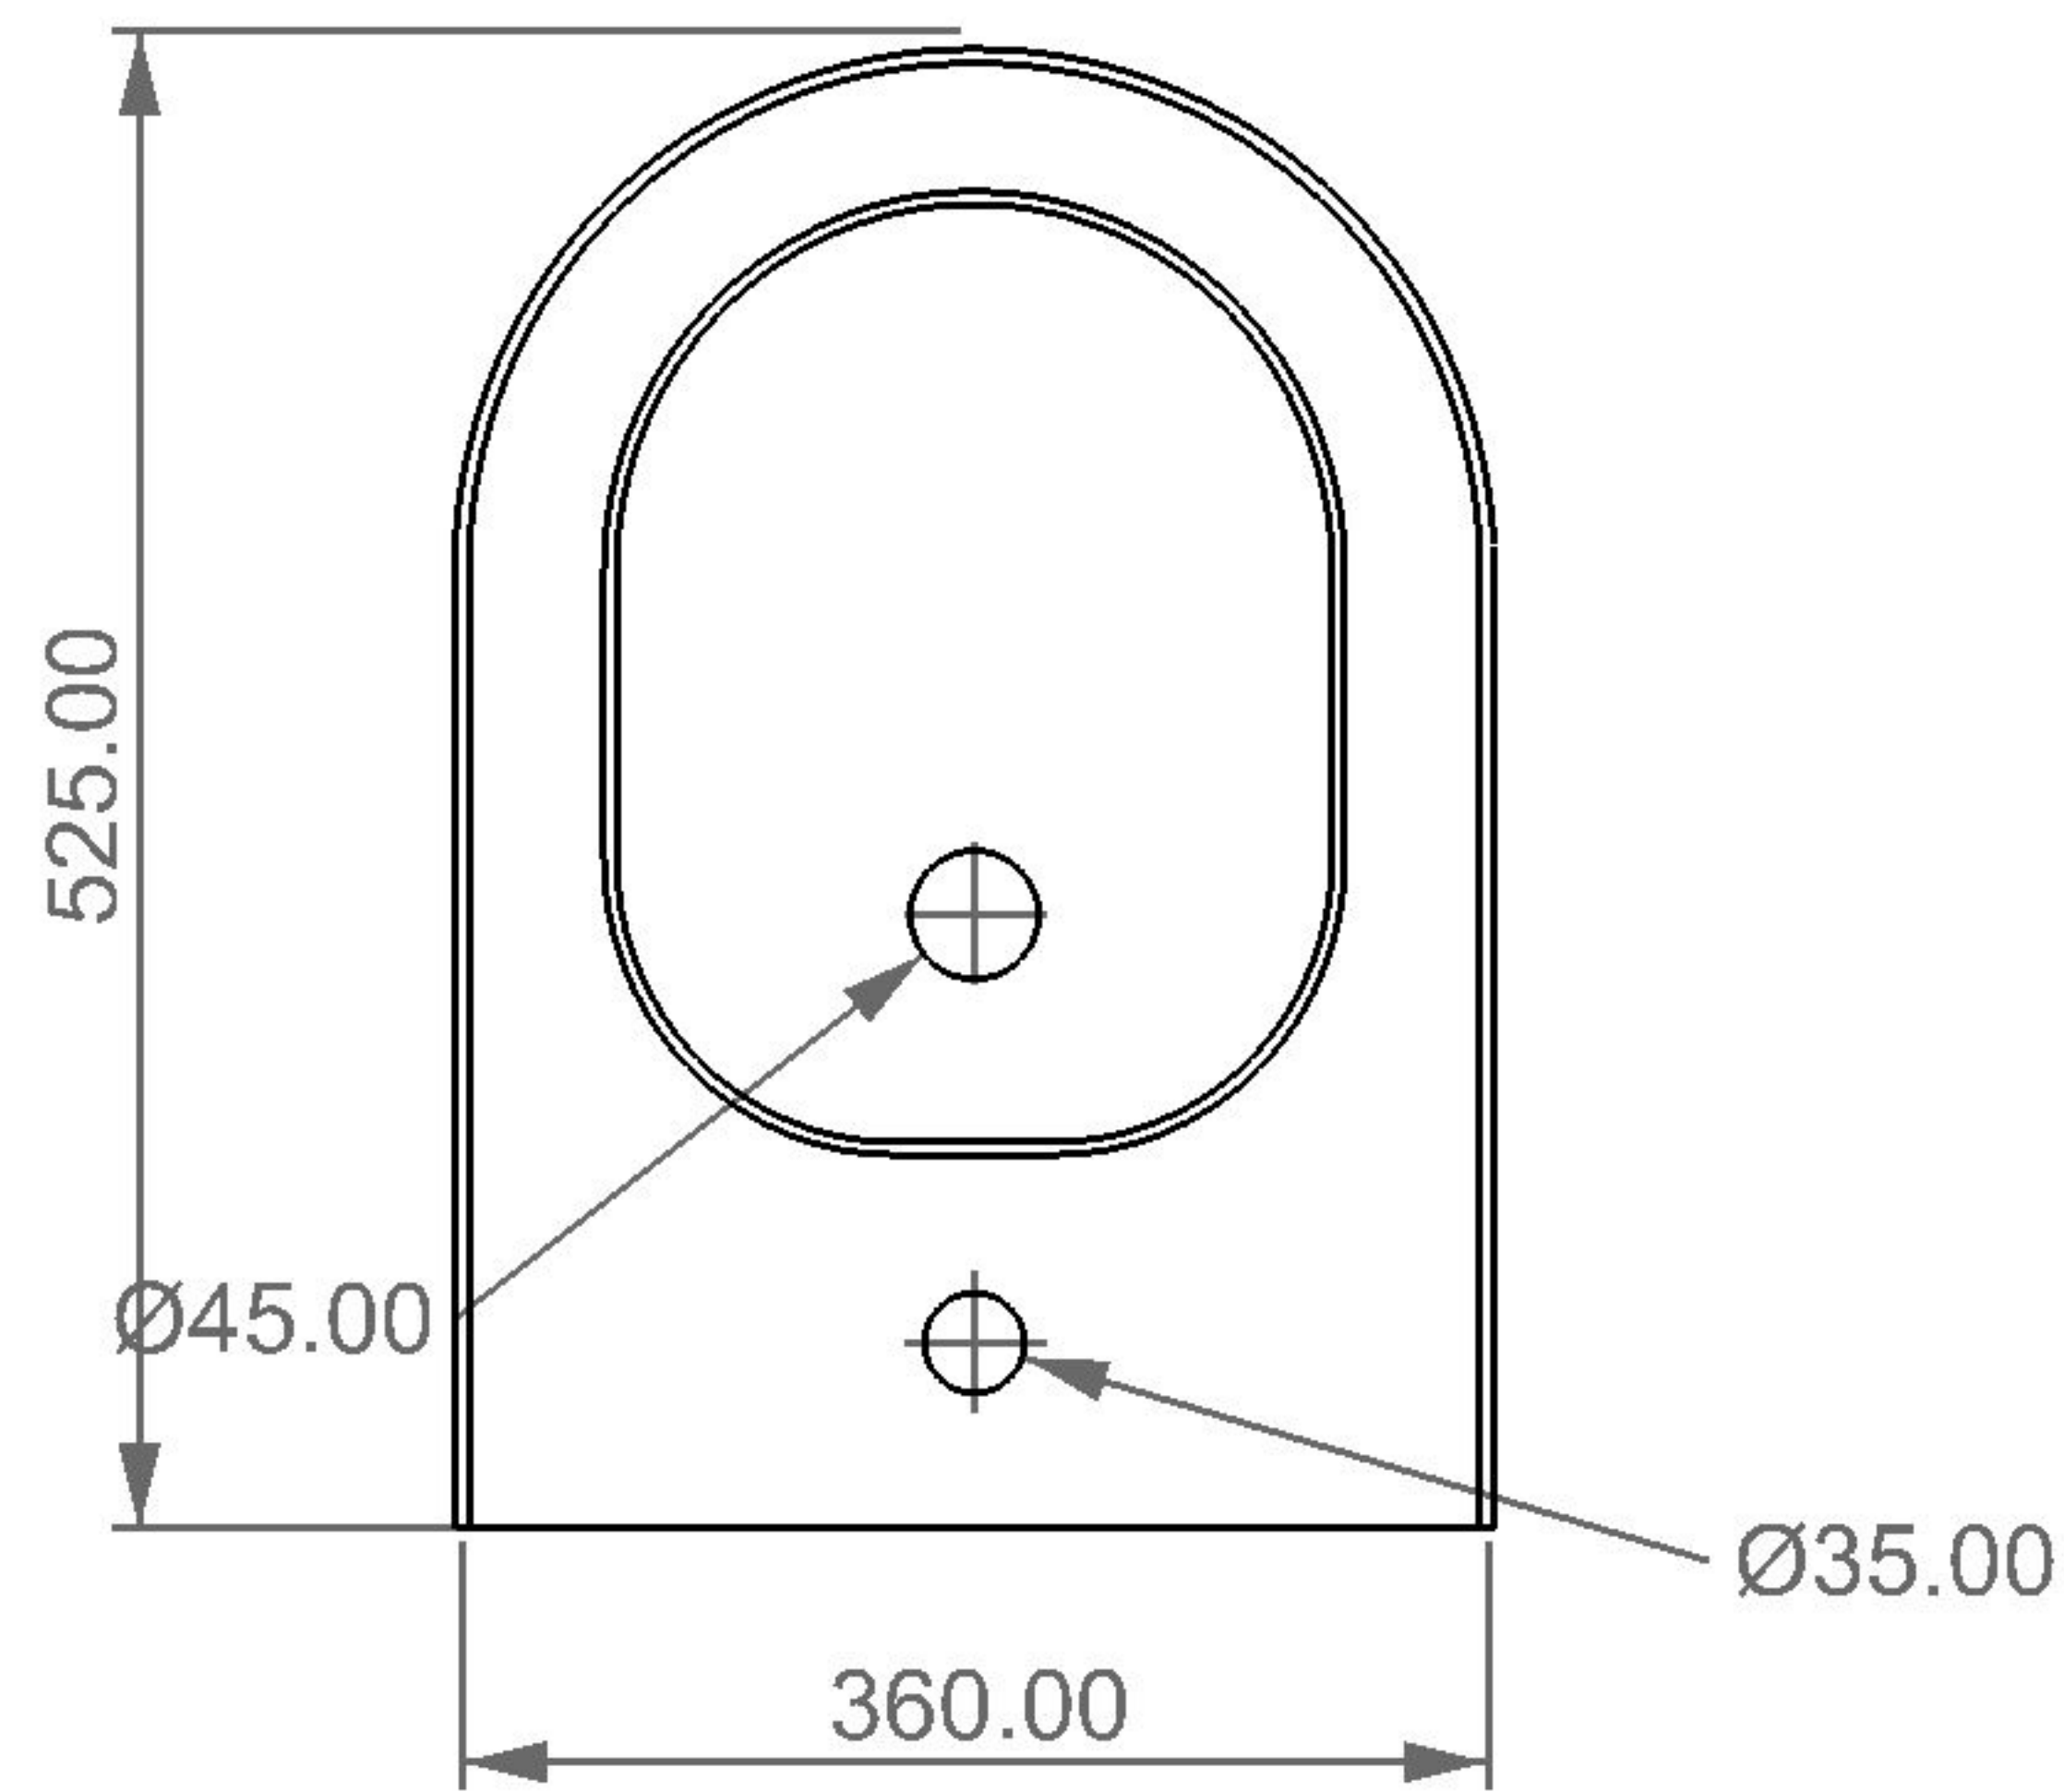

FRONT

LEFT

GSG
CERAMIC DESIGN

bidet terra LIKE
bidet back to wall LIKE

TOP

REAR

SECTION

<p>Designation</p> <p>bidet terra LIKE bidet back to wall LIKE</p>	<p>GSG CERAMIC DESIGN</p>
<p>Scale</p> <p>1:10</p>	<p>This drawing including the respective data may neither be duplicated nor modified nor altered without the consent of GSG Ceramic Design. The use of the data/technical drawings take place at users own risk and under exclusion of any liability of GSG Ceramic Design. The dimensions are not binding; products are subject to changes. Measurement shown may be subjected to small variations or are indicative.</p>
<p>cod. LKBI01</p>	