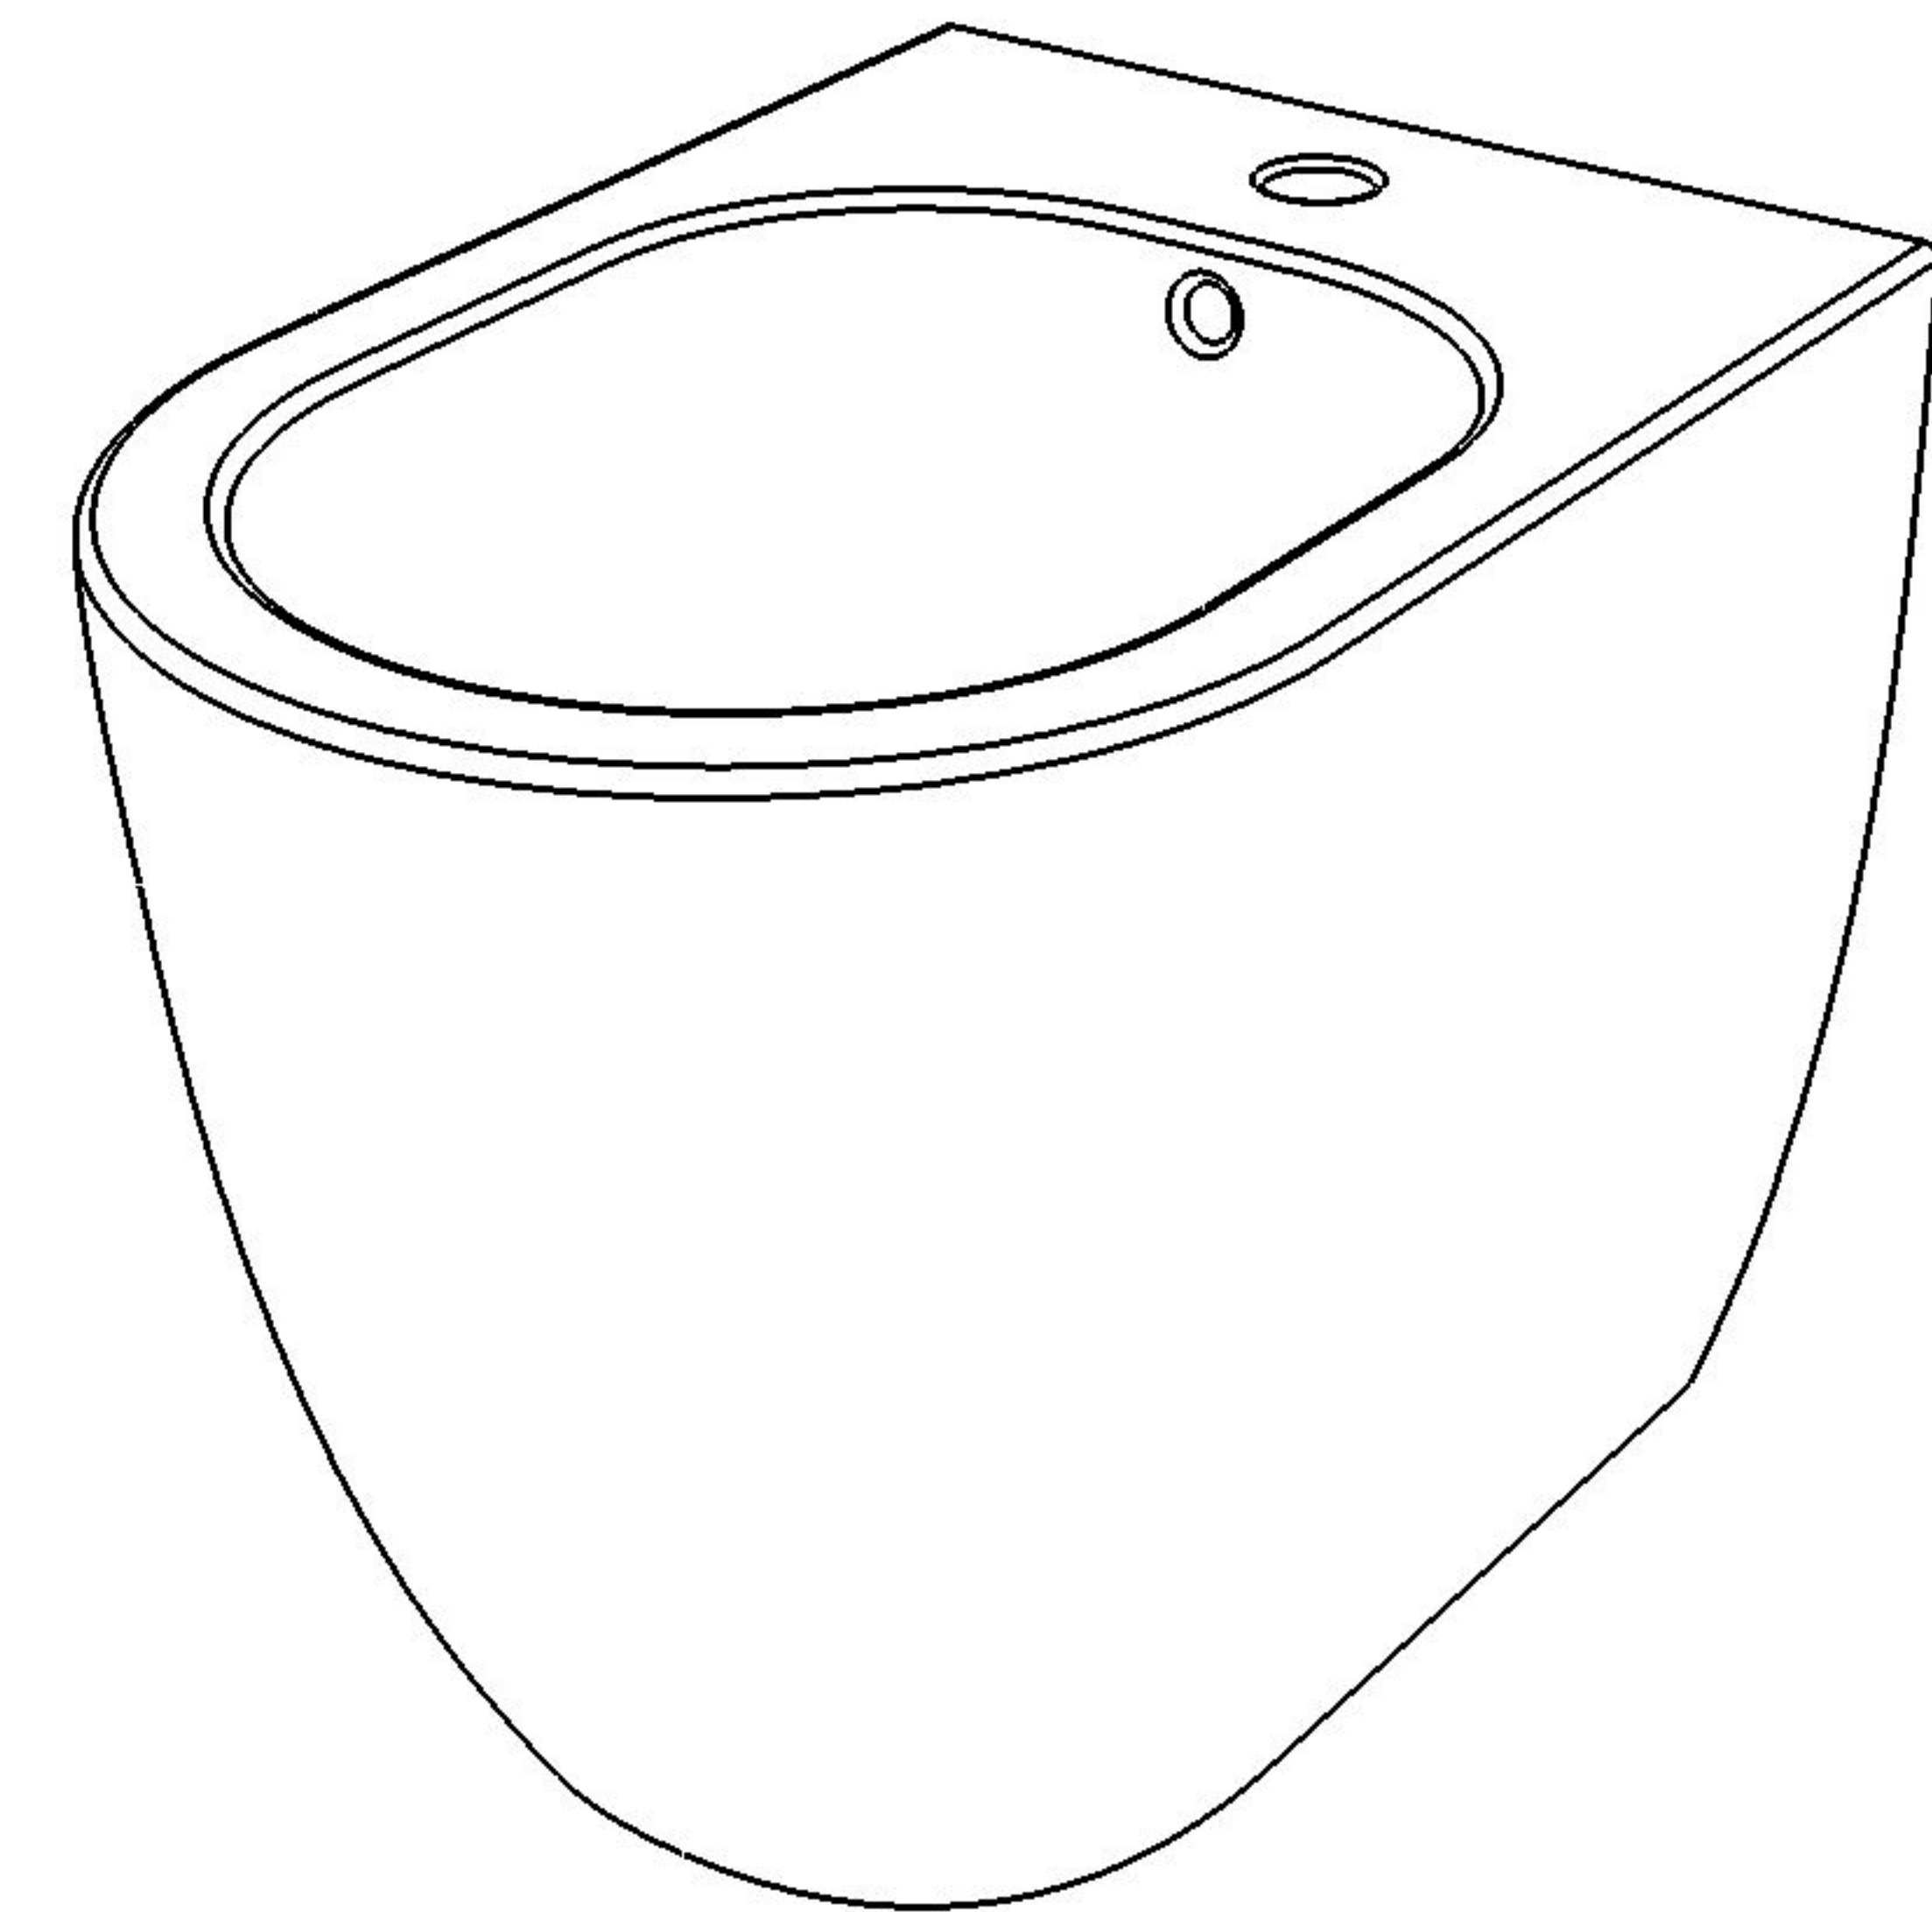

FRONT

LEFT

GSG
CERAMIC DESIGN

bidet terra LIKE
bidet back to wall LIKE

TOP

REAR

SECTION

<p>Designation</p> <p>bidet terra LIKE bidet back to wall LIKE</p>	<p>GSG CERAMIC DESIGN</p>
<p>Scale</p> <p>1:10</p>	<p>This drawing including the respective data may neither be duplicated nor modified nor altered without the consent of GSG Ceramic Design. The use of the data/technical drawings take place at users own risk and under exclusion of any liability of GSG Ceramic Design. The dimensions are not binding; products are subject to changes. Measurement shown may be subjected to small variations or are indicative.</p>
<p>cod. LKBI01</p>	