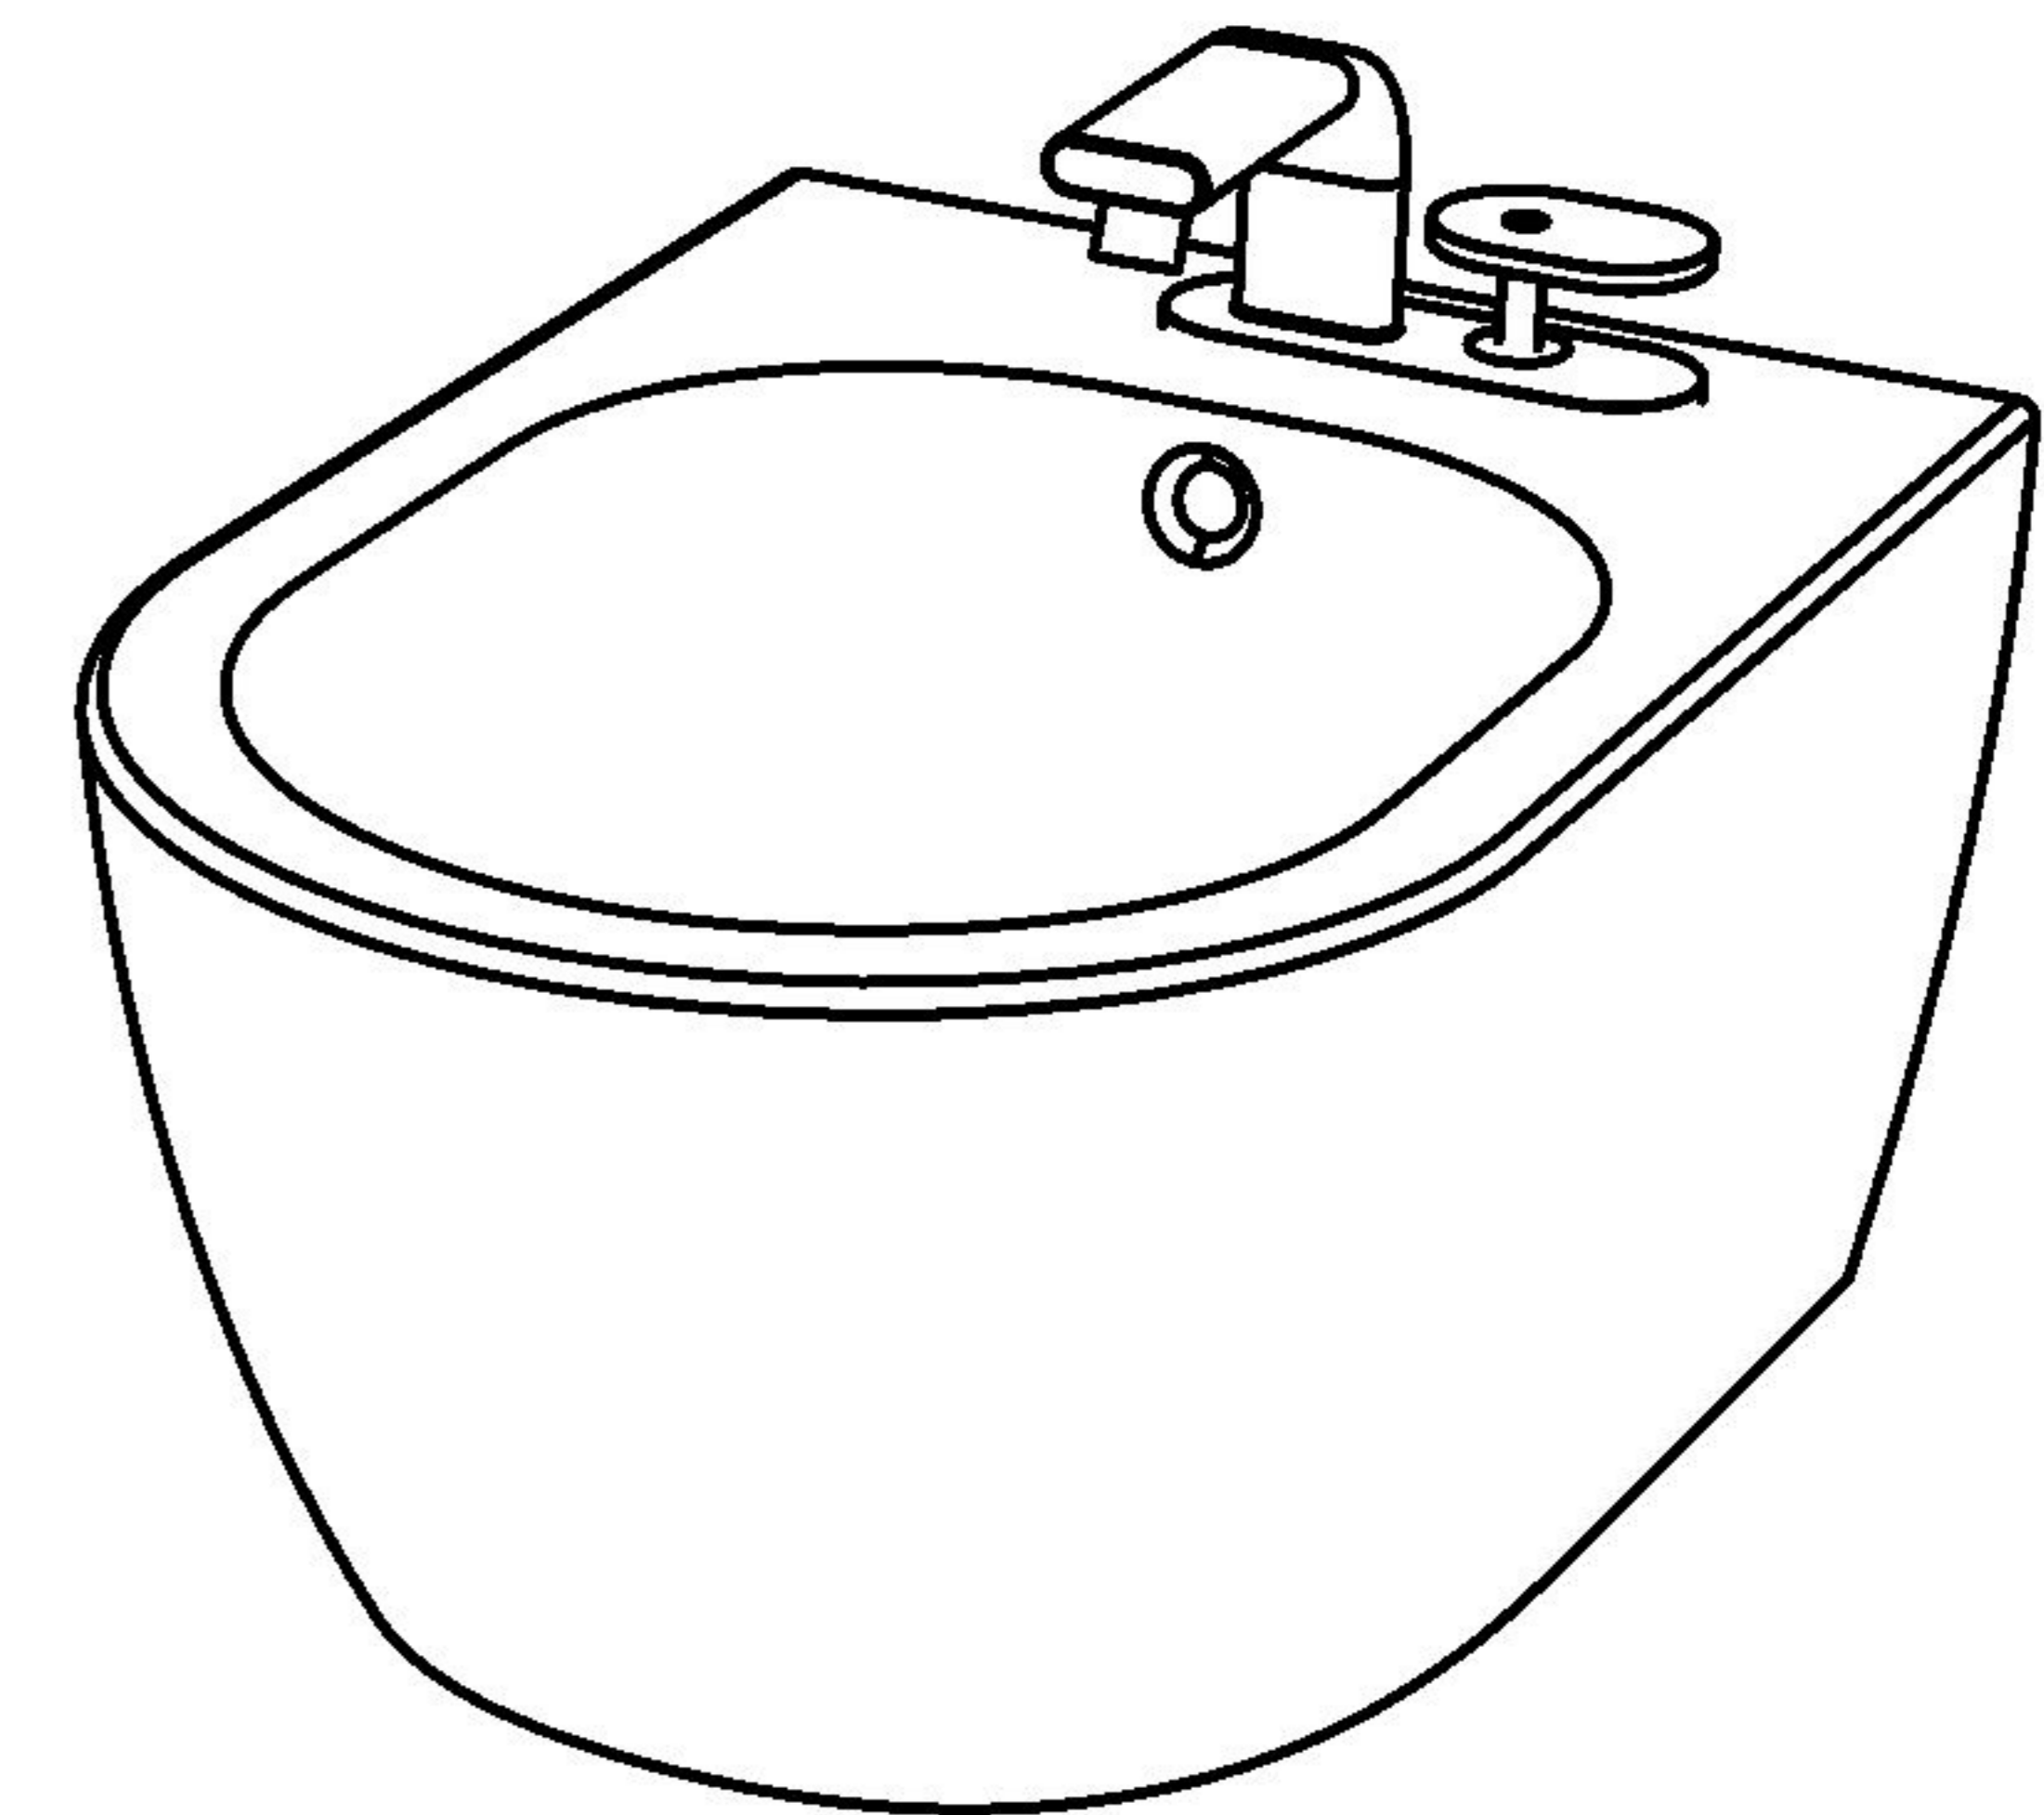

FRONT

TOP

GSG
CERAMIC DESIGN

Bidet Sospeso MINI xxs
Bidet wall hung MINI xxs

LEFT

REAR

SECTION

Designation	
Bidet sospeso LIKE xxs Bidet wall hung LIKE xxs	
Cod.LKBISO	
Scale	1:10

This drawing including the respective data may neither be duplicated nor modified nor altered without the consent of GSG Ceramic Design. The use of the data/technical drawings take place at users own risk and under exclusion of any liability of GSG Ceramic Design. The dimensions are not binding; products are subject to changes. Measurement shown may be subjected to small variations or are indicative.