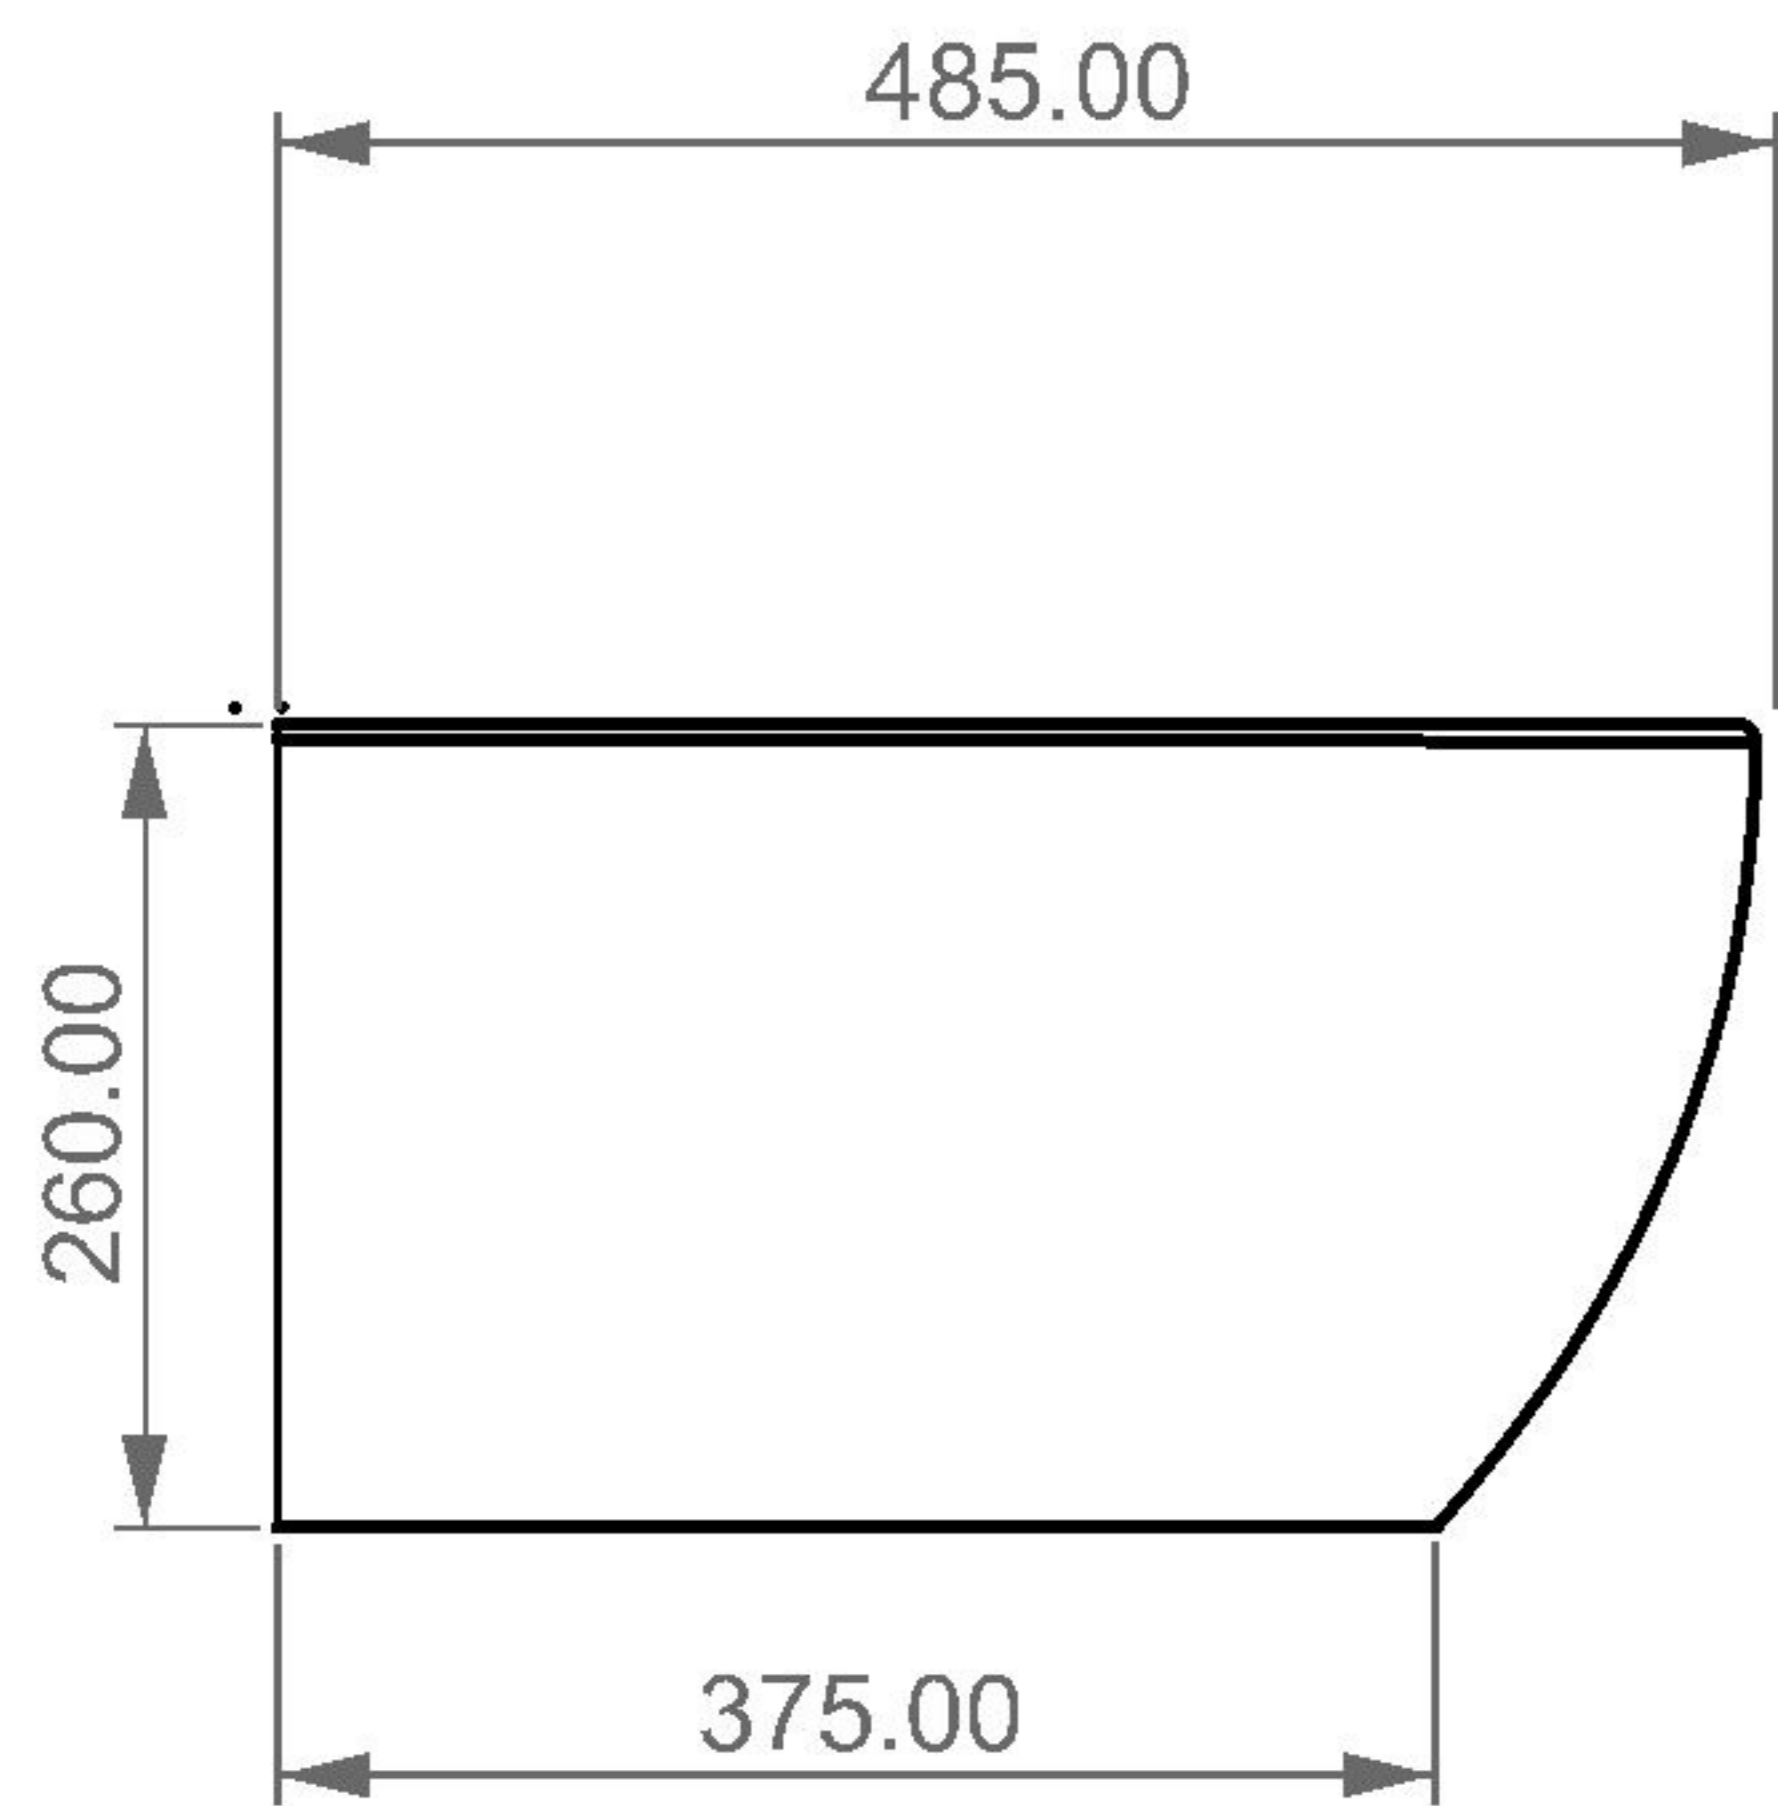

FRONT

TOP

GSG
CERAMIC DESIGN

Bidet Sospeso MINI xxs
Bidet wall hung MINI xxs

LEFT

REAR

SECTION

Designation	
Bidet sospeso LIKE xxs Bidet wall hung LIKE xxs	
Cod.LKBISO	
Scale	1:10

This drawing including the respective data may neither be duplicated nor modified nor altered without the consent of GSG Ceramic Design. The use of the data/technical drawings take place at users own risk and under exclusion of any liability of GSG Ceramic Design. The dimensions are not binding; products are subject to changes. Measurement shown may be subjected to small variations or are indicative.