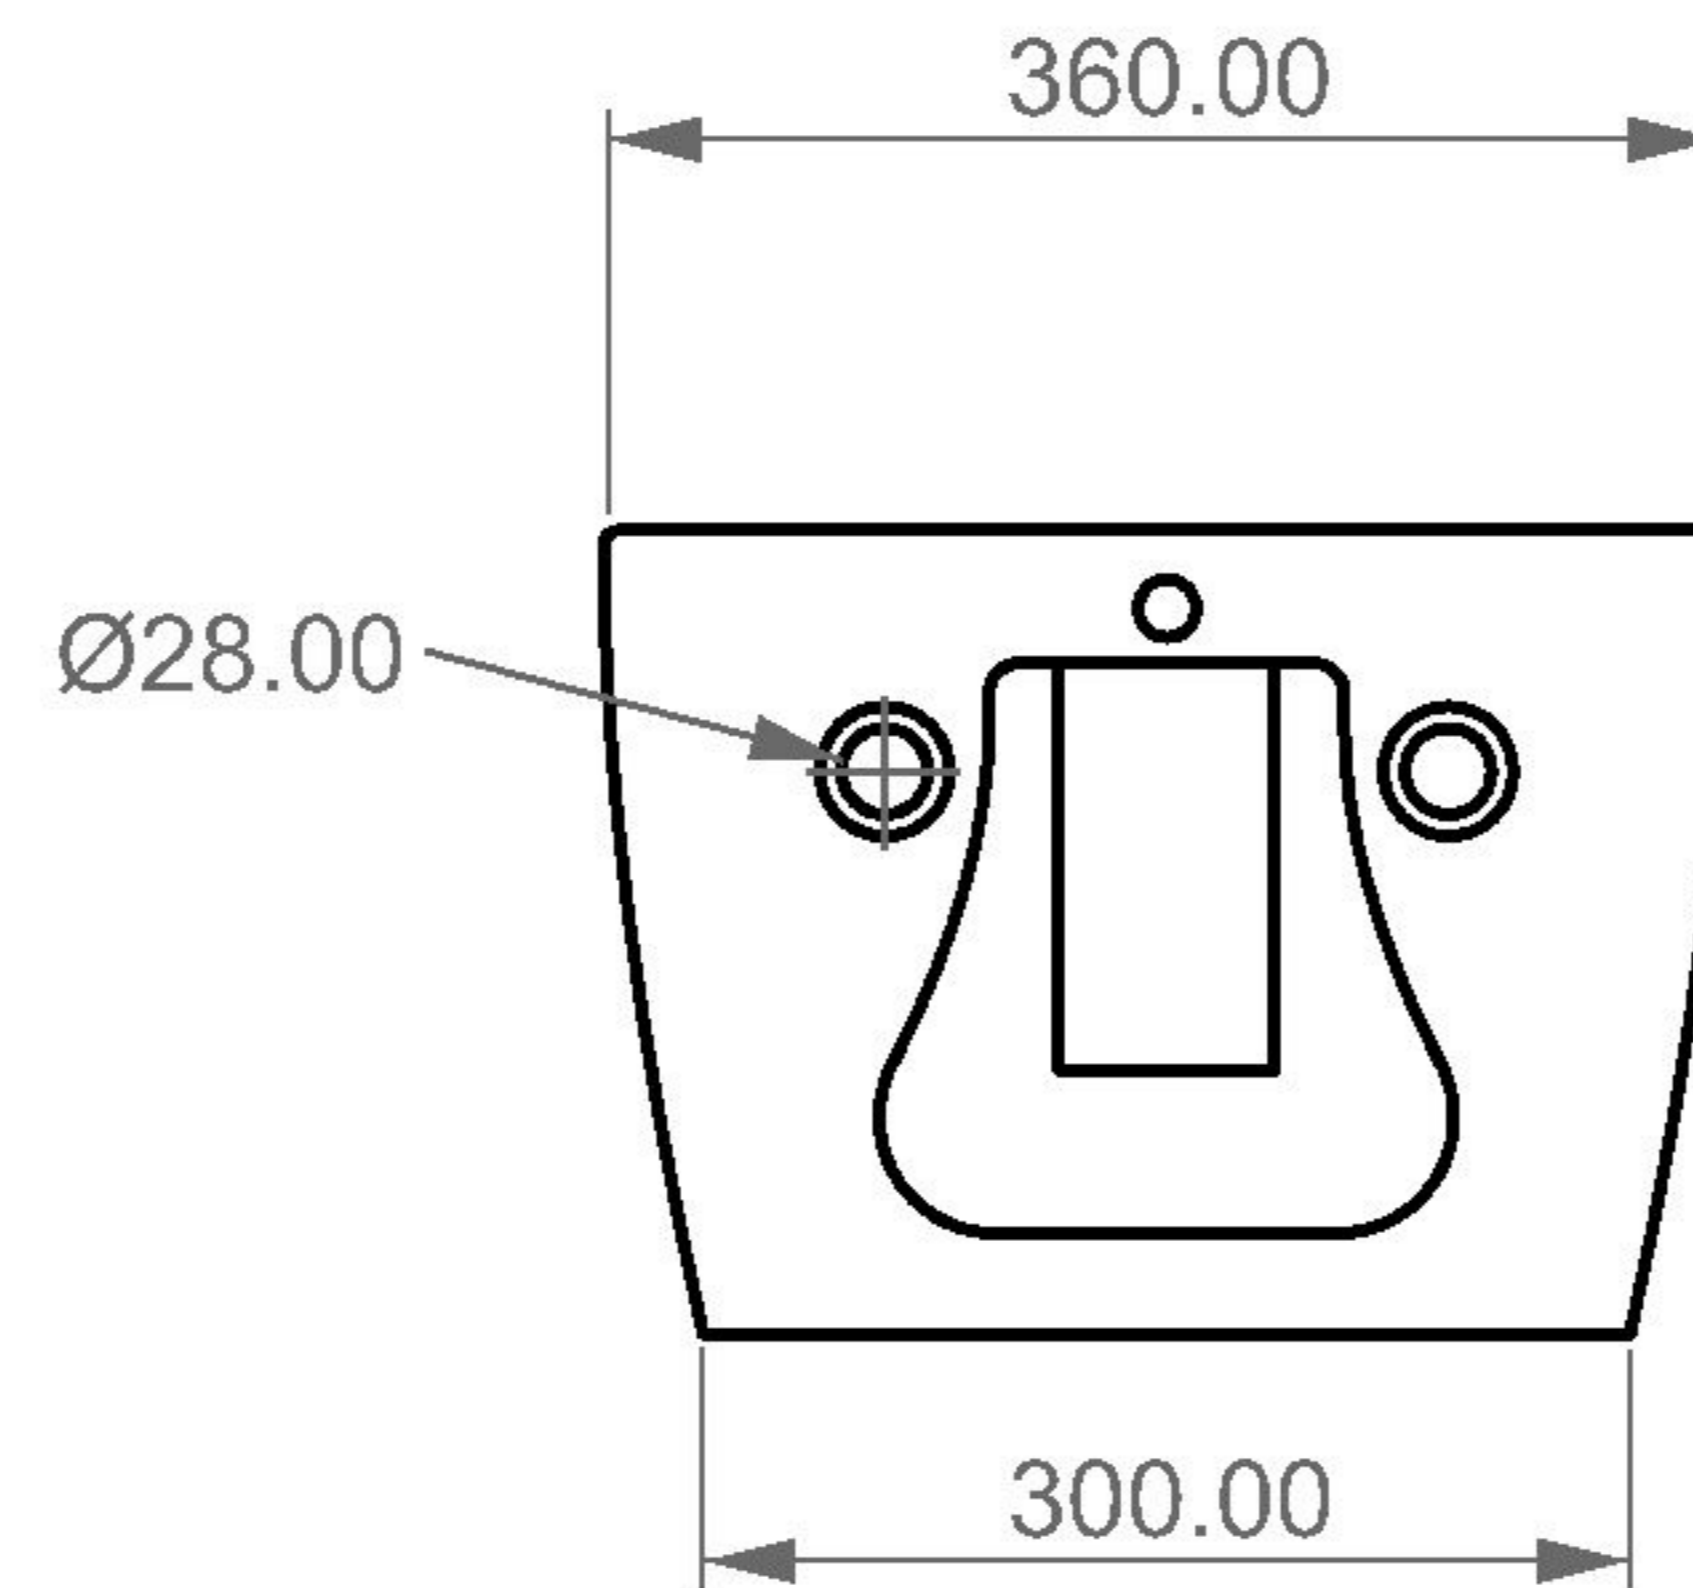

FRONT

TOP

GSG
CERAMIC DESIGN

Bidet Sospeso MINI xxs
Bidet wall hung MINI xxs

LEFT

REAR

SECTION

Designation	
Bidet sospeso LIKE xxs Bidet wall hung LIKE xxs	
Cod.LKBISO	
Scale	1:10

This drawing including the respective data may neither be duplicated nor modified nor altered without the consent of GSG Ceramic Design. The use of the data/technical drawings take place at users own risk and under exclusion of any liability of GSG Ceramic Design. The dimensions are not binding; products are subject to changes. Measurement shown may be subjected to small variations or are indicative.