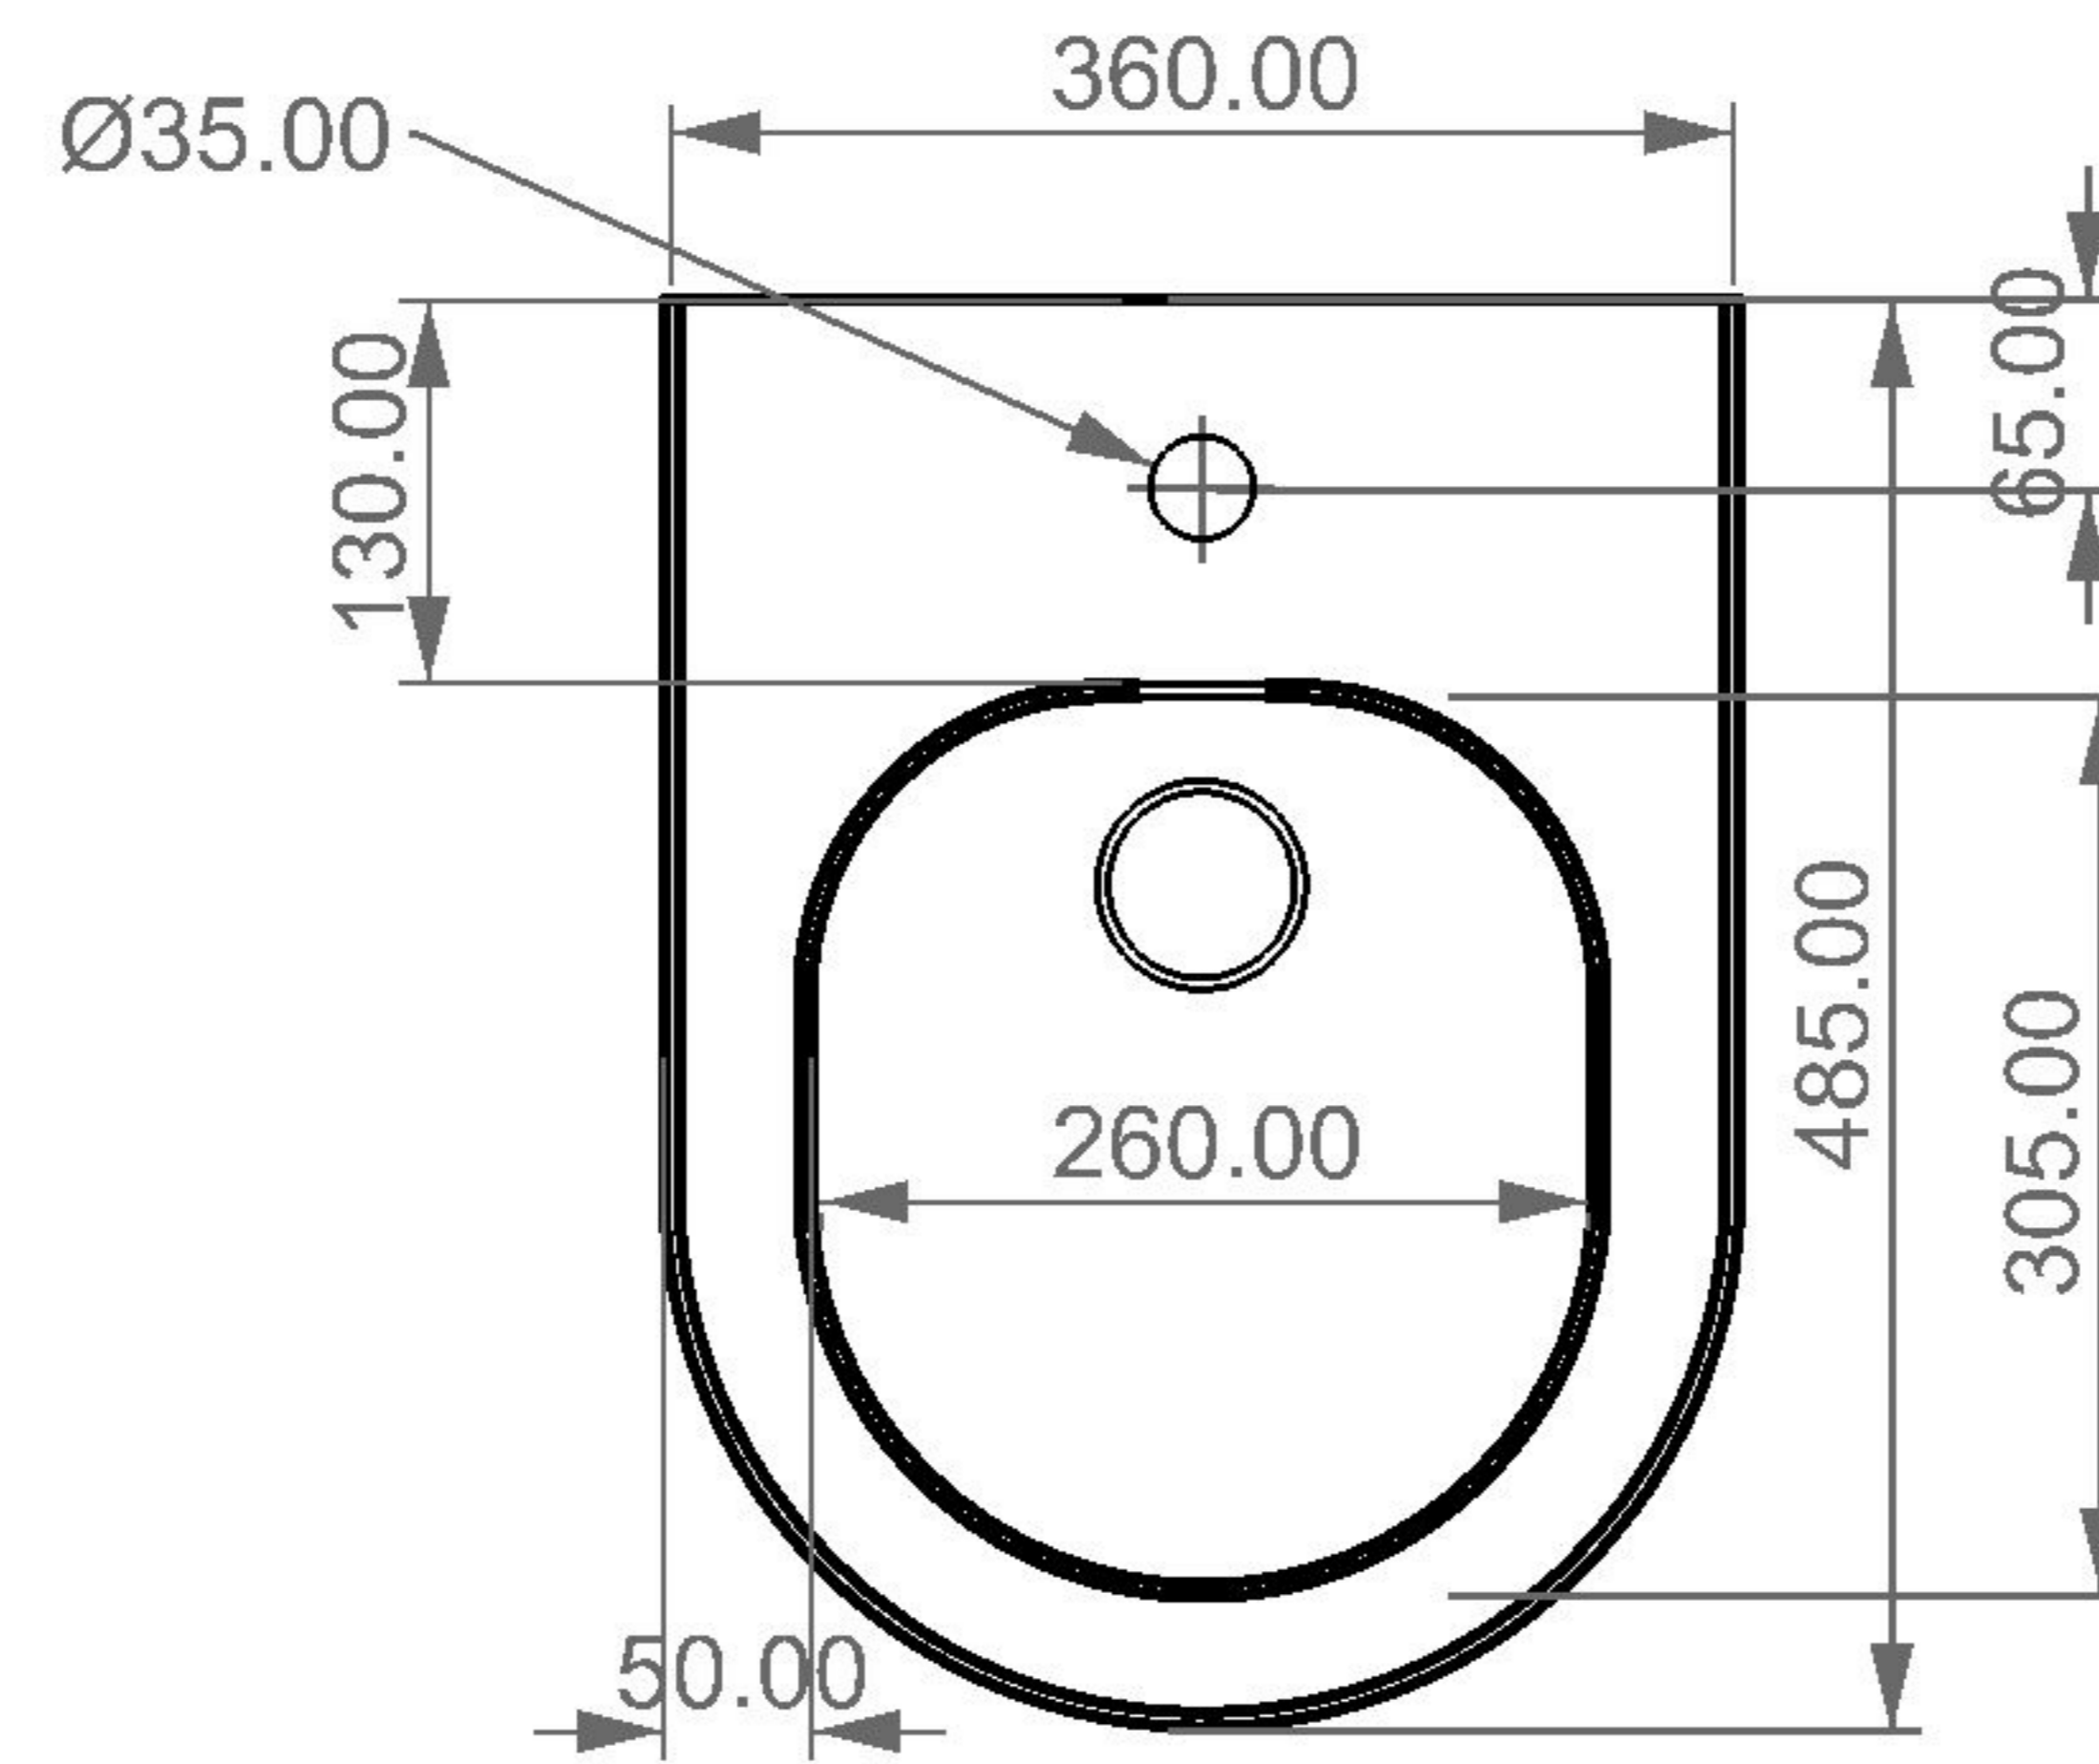

FRONT

TOP

GSG
CERAMIC DESIGN

Bidet Sospeso MINI xxs
Bidet wall hung MINI xxs

LEFT

REAR

SECTION

Designation	
Bidet sospeso LIKE xxs Bidet wall hung LIKE xxs	
Cod.LKBISO	
Scale	1:10

This drawing including the respective data may neither be duplicated nor modified nor altered without the consent of GSG Ceramic Design. The use of the data/technical drawings take place at users own risk and under exclusion of any liability of GSG Ceramic Design. The dimensions are not binding; products are subject to changes. Measurement shown may be subjected to small variations or are indicative.