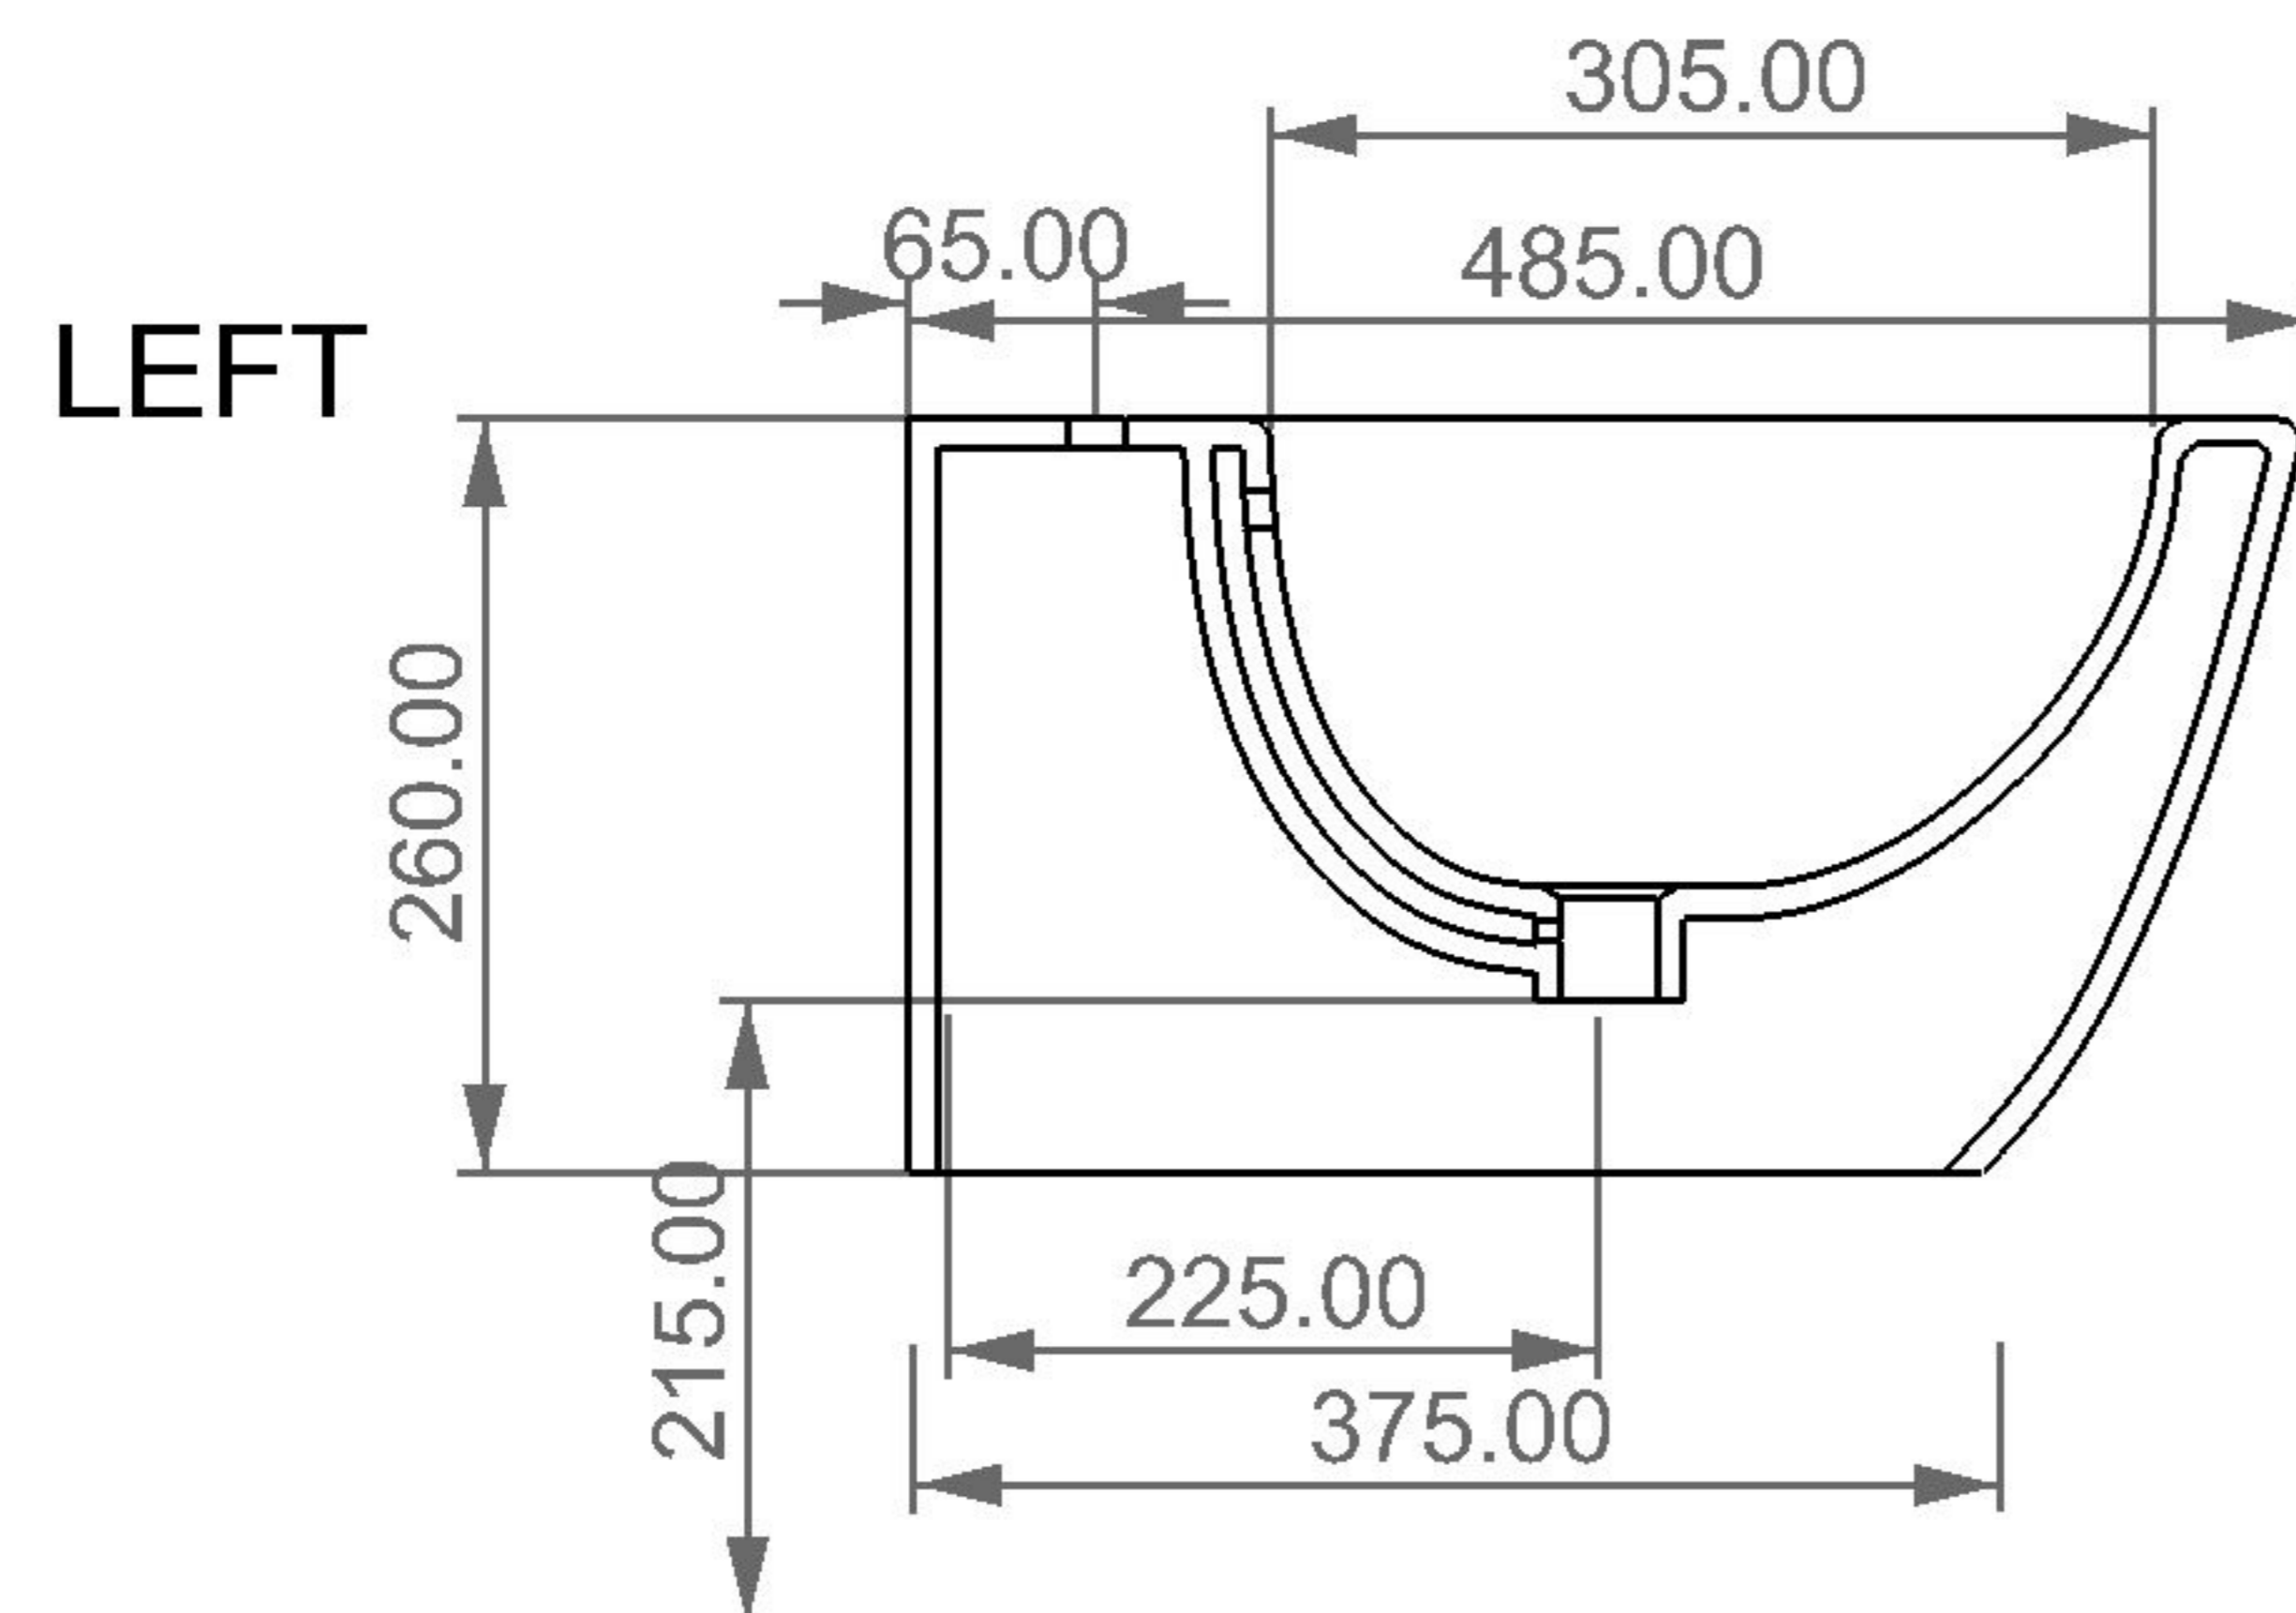

FRONT

TOP

GSG
CERAMIC DESIGN

Bidet Sospeso MINI xxs
Bidet wall hung MINI xxs

LEFT

REAR

SECTION

Designation	
Bidet sospeso LIKE xxs Bidet wall hung LIKE xxs	
Cod.LKBISO	
Scale	1:10

This drawing including the respective data may neither be duplicated nor modified nor altered without the consent of GSG Ceramic Design. The use of the data/technical drawings take place at users own risk and under exclusion of any liability of GSG Ceramic Design. The dimensions are not binding; products are subject to changes. Measurement shown may be subjected to small variations or are indicative.