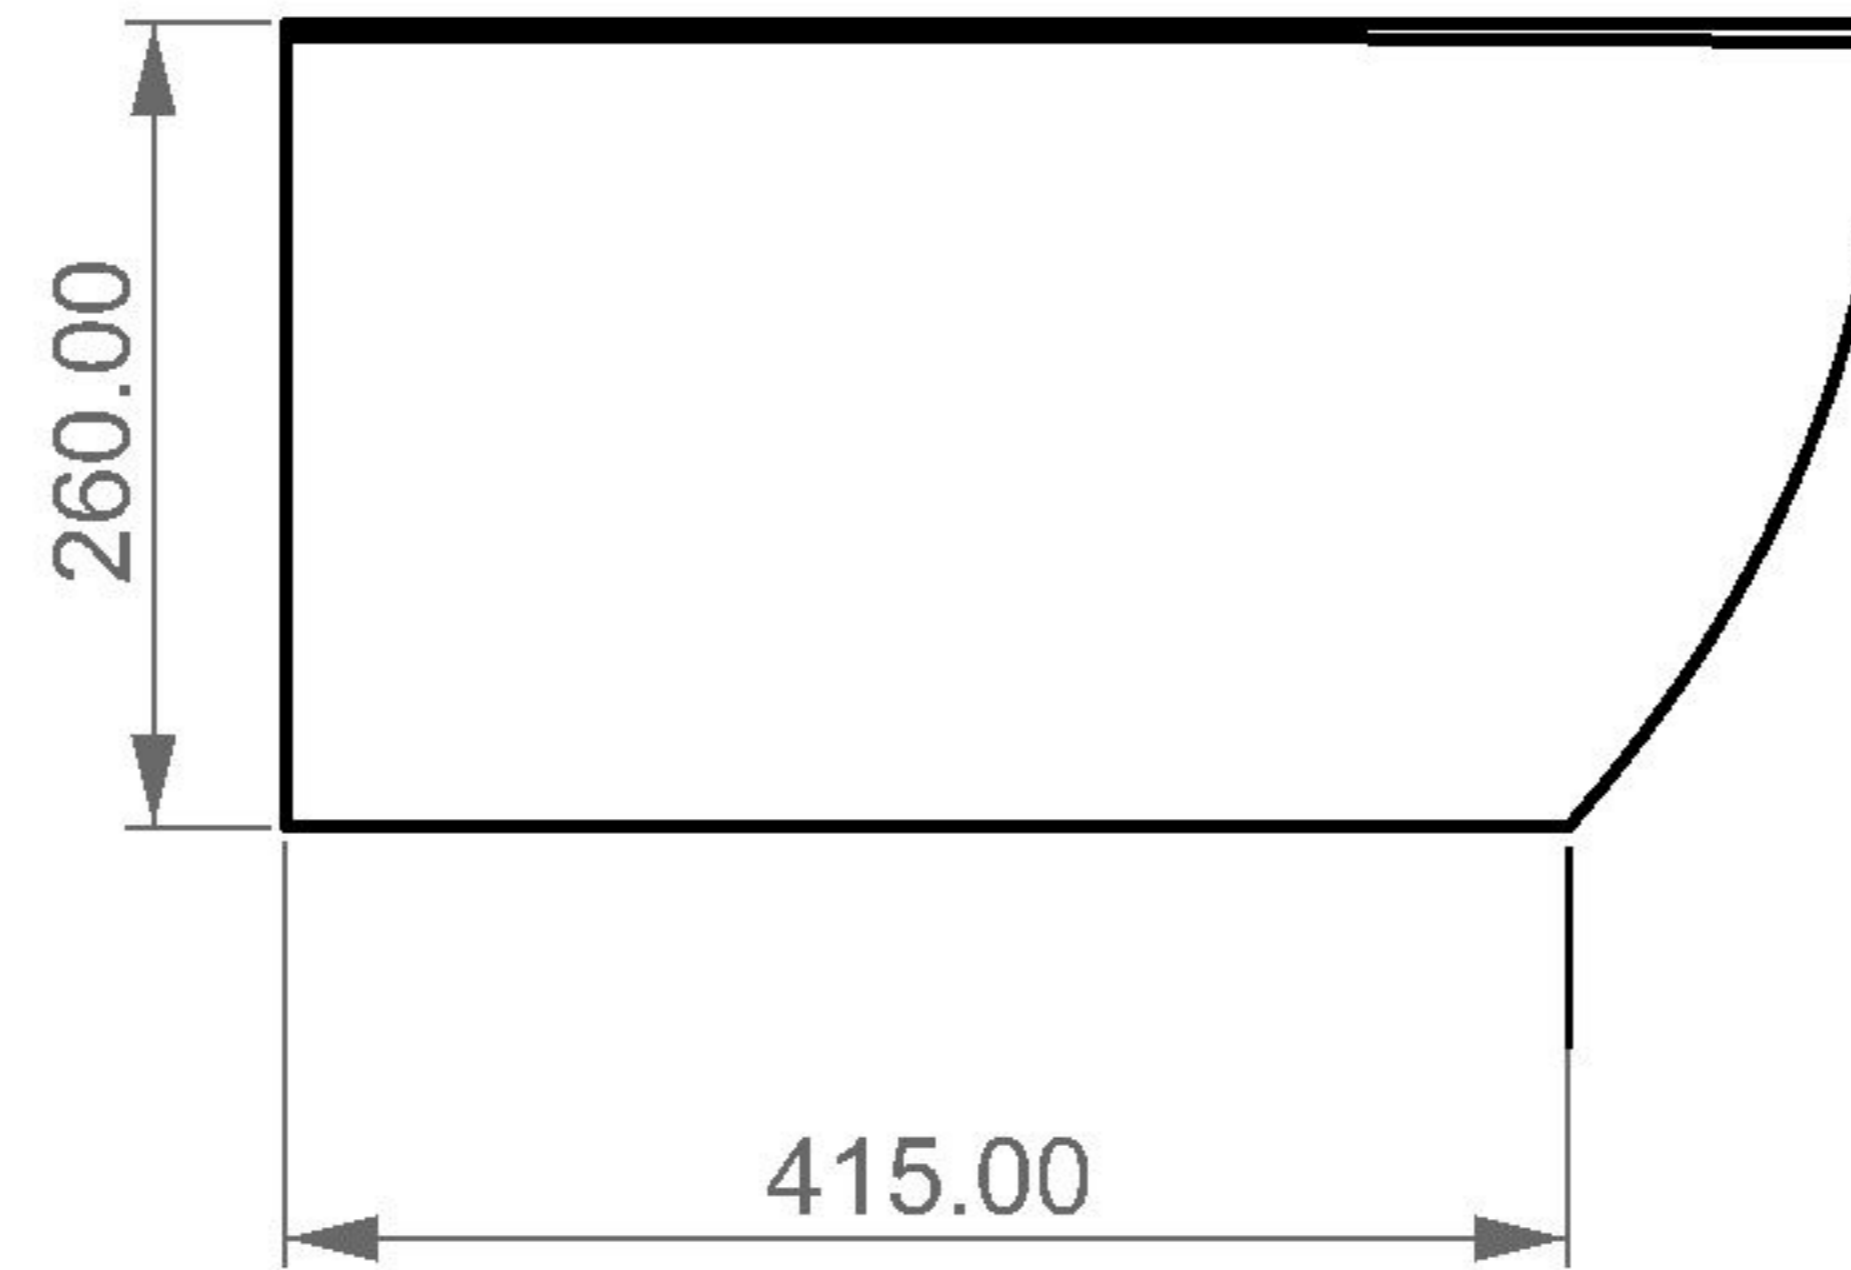

GSG
CERAMIC DESIGN

bidet sospeso LIKE
bidet wall hung LIKE

FRONT

LEFT

TOP

REAR

SECTION

Designation bidet sospeso LIKE bidet wall hung LIKE	GSG CERAMIC DESIGN
Scale 1:10	This drawing including the respective data may neither be duplicated nor modified nor altered without the consent of GSG Ceramic Design. The use of the data/technical drawings take place at users own risk and under exclusion of any liability of GSG Ceramic Design. The dimensions are not binding; products are subject to changes. Measurement shown may be subjected to small variations or are indicative.
cod. LKBISO	