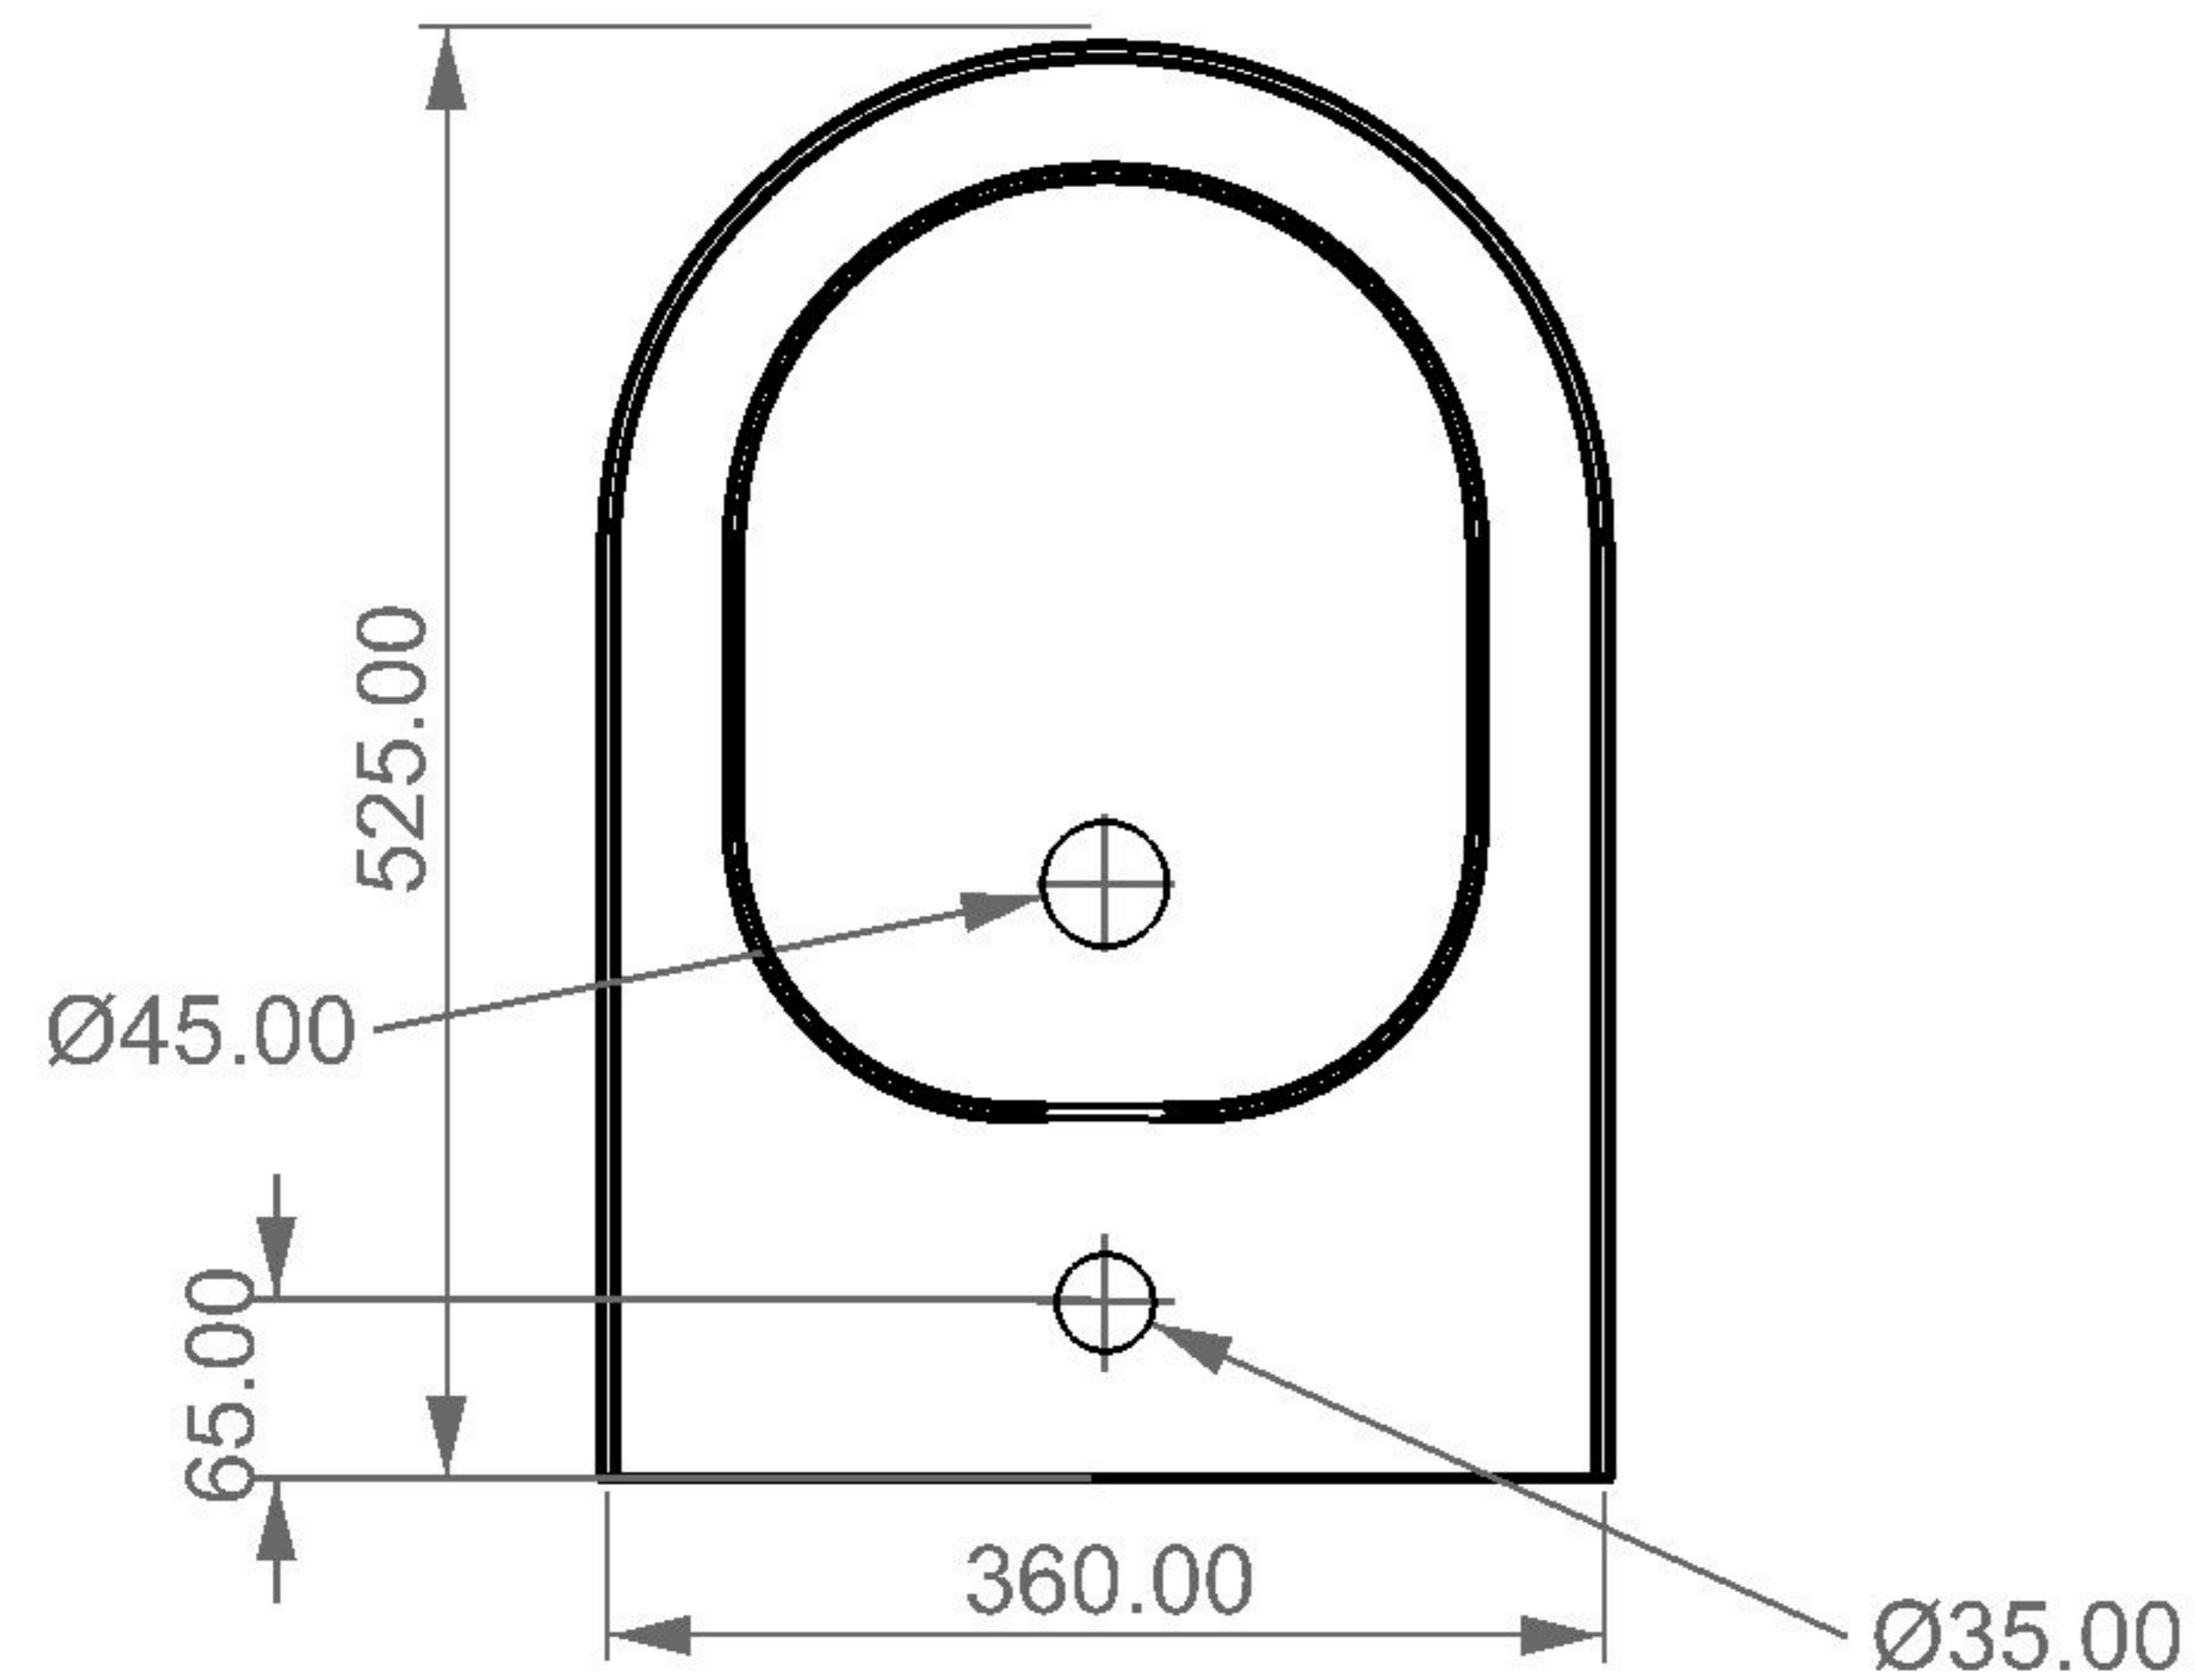

GSG
CERAMIC DESIGN

bidet sospeso LIKE
bidet wall hung LIKE

FRONT

LEFT

TOP

REAR

SECTION

Designation bidet sospeso LIKE bidet wall hung LIKE	GSG CERAMIC DESIGN
Scale 1:10	This drawing including the respective data may neither be duplicated nor modified nor altered without the consent of GSG Ceramic Design. The use of the data/technical drawings take place at users own risk and under exclusion of any liability of GSG Ceramic Design. The dimensions are not binding; products are subject to changes. Measurement shown may be subjected to small variations or are indicative.
cod. LKBISO	