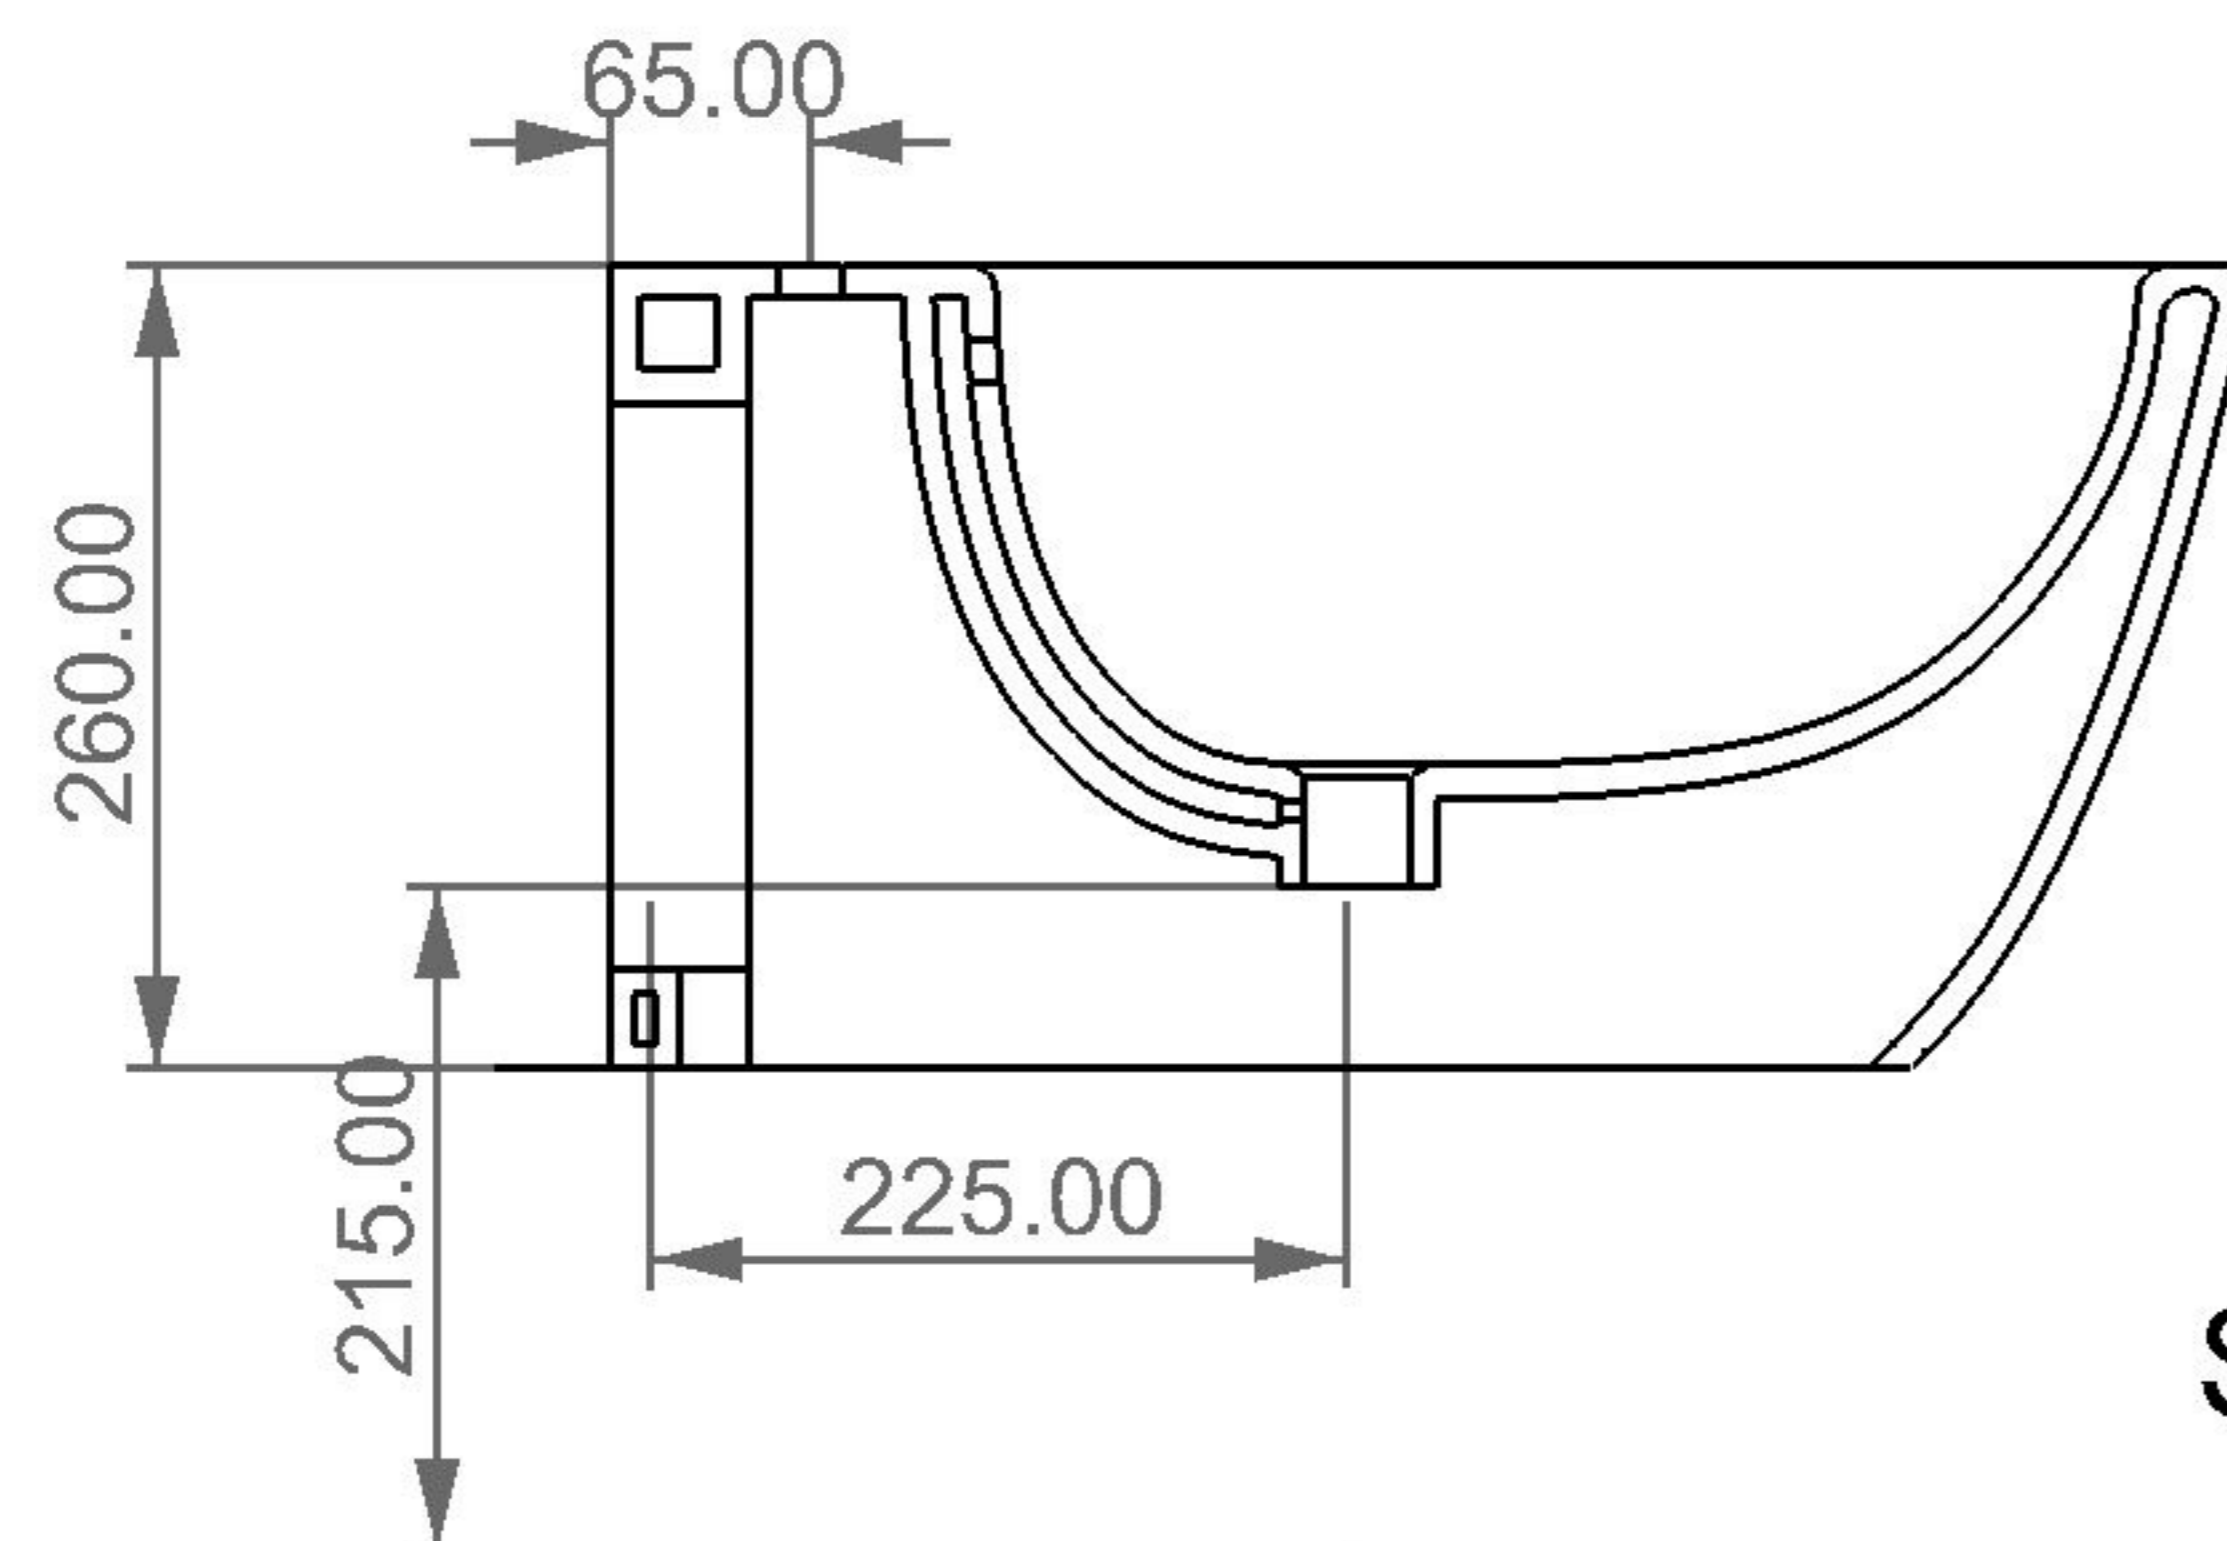

GSG
CERAMIC DESIGN

bidet sospeso LIKE
bidet wall hung LIKE

FRONT

LEFT

TOP

REAR

SECTION

Designation bidet sospeso LIKE bidet wall hung LIKE	GSG CERAMIC DESIGN
Scale 1:10	This drawing including the respective data may neither be duplicated nor modified nor altered without the consent of GSG Ceramic Design. The use of the data/technical drawings take place at users own risk and under exclusion of any liability of GSG Ceramic Design. The dimensions are not binding; products are subject to changes. Measurement shown may be subjected to small variations or are indicative.
cod. LKBISO	