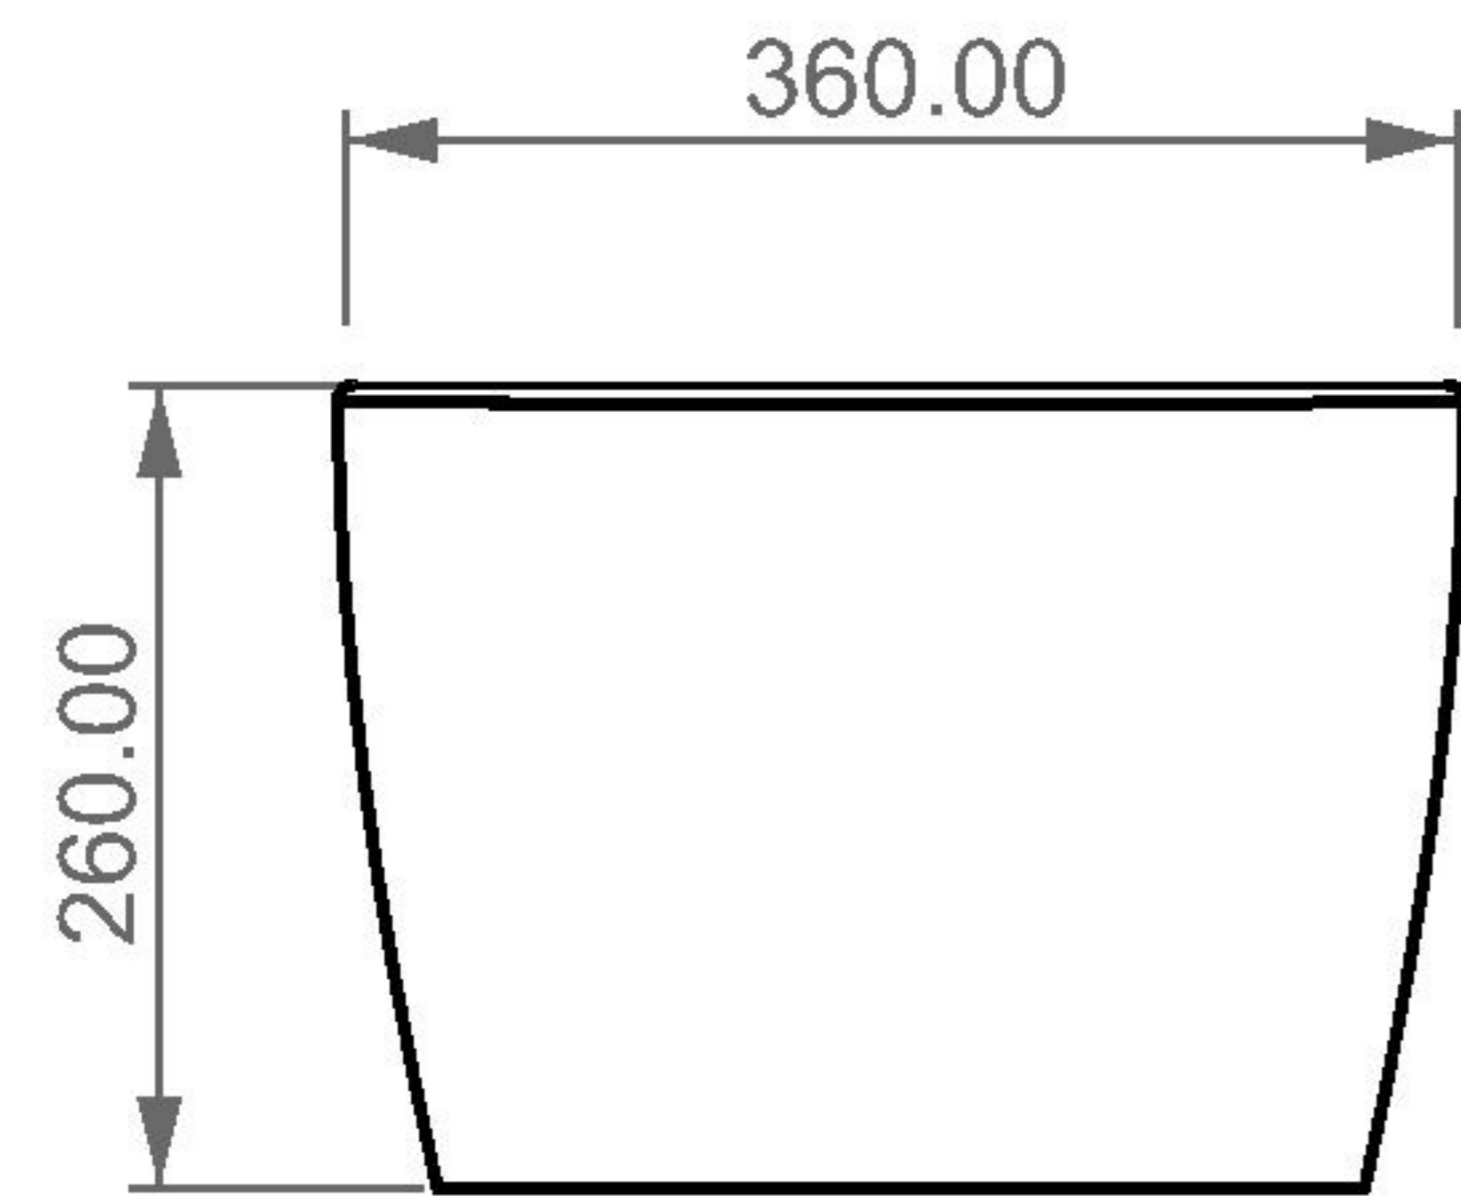

GSG
CERAMIC DESIGN

bidet sospeso LIKE
bidet wall hung LIKE

FRONT

LEFT

TOP

REAR

SECTION

Designation bidet sospeso LIKE bidet wall hung LIKE	GSG CERAMIC DESIGN
Scale 1:10	This drawing including the respective data may neither be duplicated nor modified nor altered without the consent of GSG Ceramic Design. The use of the data/technical drawings take place at users own risk and under exclusion of any liability of GSG Ceramic Design. The dimensions are not binding; products are subject to changes. Measurement shown may be subjected to small variations or are indicative.
cod. LKBISO	