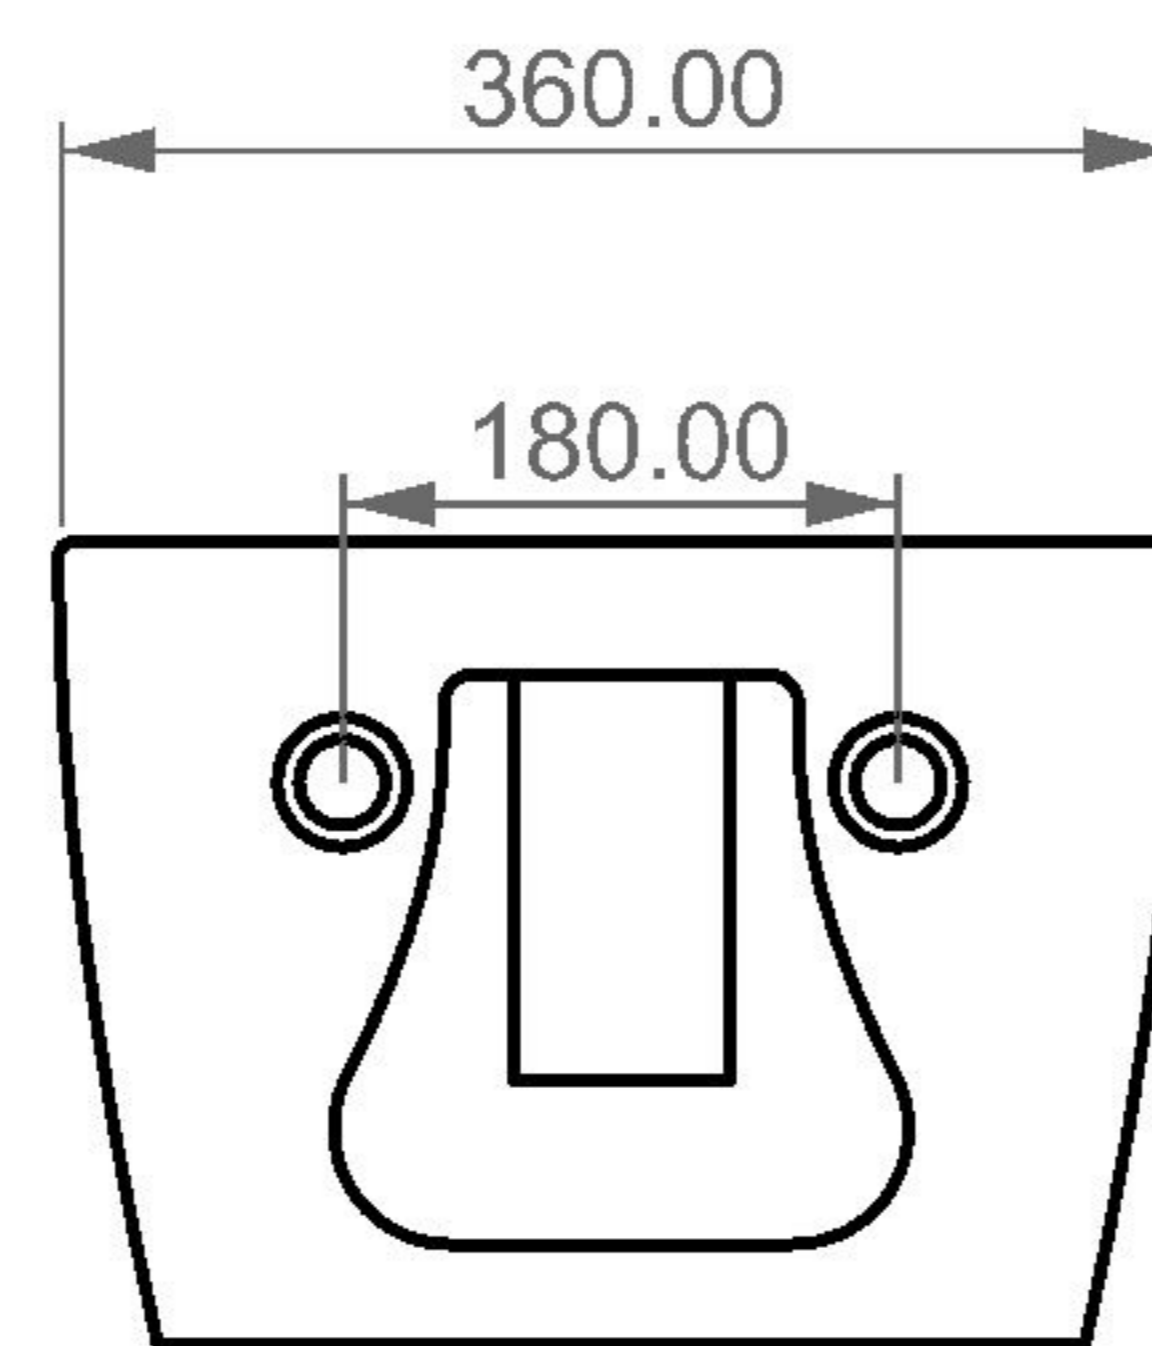

GSG
CERAMIC DESIGN

bidet sospeso LIKE
bidet wall hung LIKE

FRONT

LEFT

TOP

REAR

SECTION

Designation bidet sospeso LIKE bidet wall hung LIKE	GSG CERAMIC DESIGN
Scale 1:10	This drawing including the respective data may neither be duplicated nor modified nor altered without the consent of GSG Ceramic Design. The use of the data/technical drawings take place at users own risk and under exclusion of any liability of GSG Ceramic Design. The dimensions are not binding; products are subject to changes. Measurement shown may be subjected to small variations or are indicative.
cod. LKBISO	