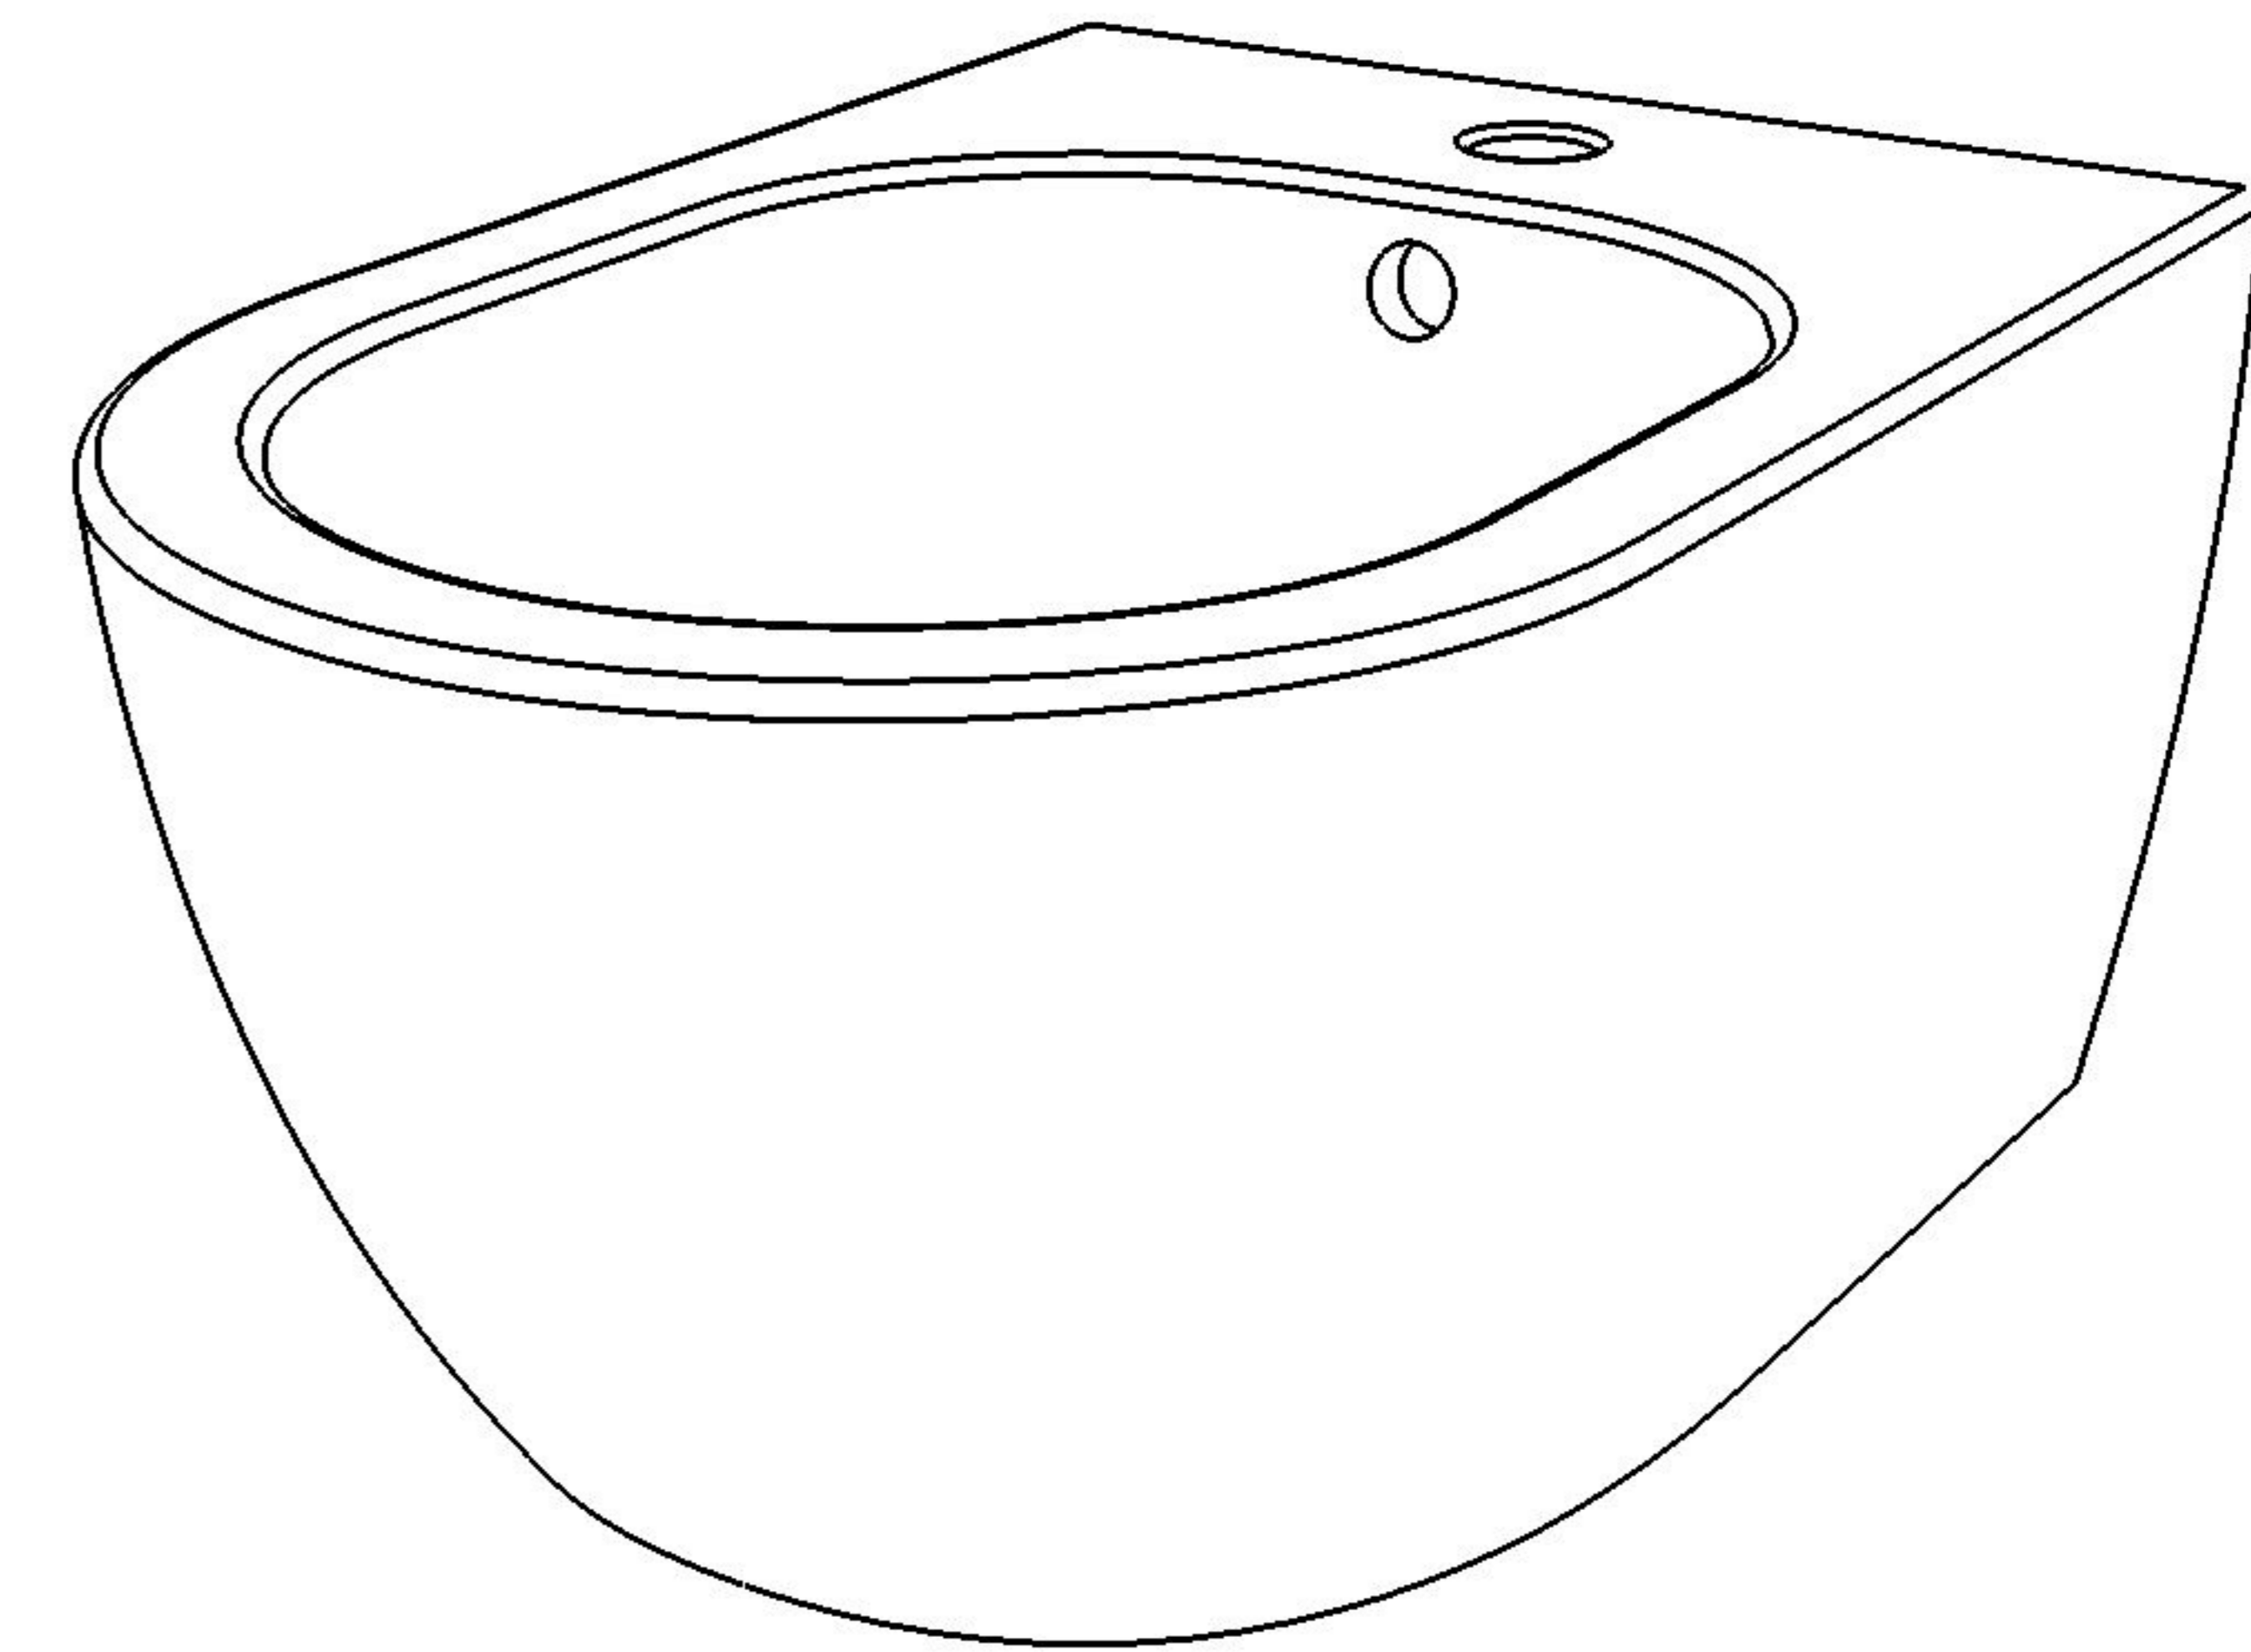

GSG
CERAMIC DESIGN

bidet sospeso LIKE
bidet wall hung LIKE

FRONT

LEFT

TOP

REAR

SECTION

Designation bidet sospeso LIKE bidet wall hung LIKE	GSG CERAMIC DESIGN
Scale 1:10	This drawing including the respective data may neither be duplicated nor modified nor altered without the consent of GSG Ceramic Design. The use of the data/technical drawings take place at users own risk and under exclusion of any liability of GSG Ceramic Design. The dimensions are not binding; products are subject to changes. Measurement shown may be subjected to small variations or are indicative.
cod. LKBISO	