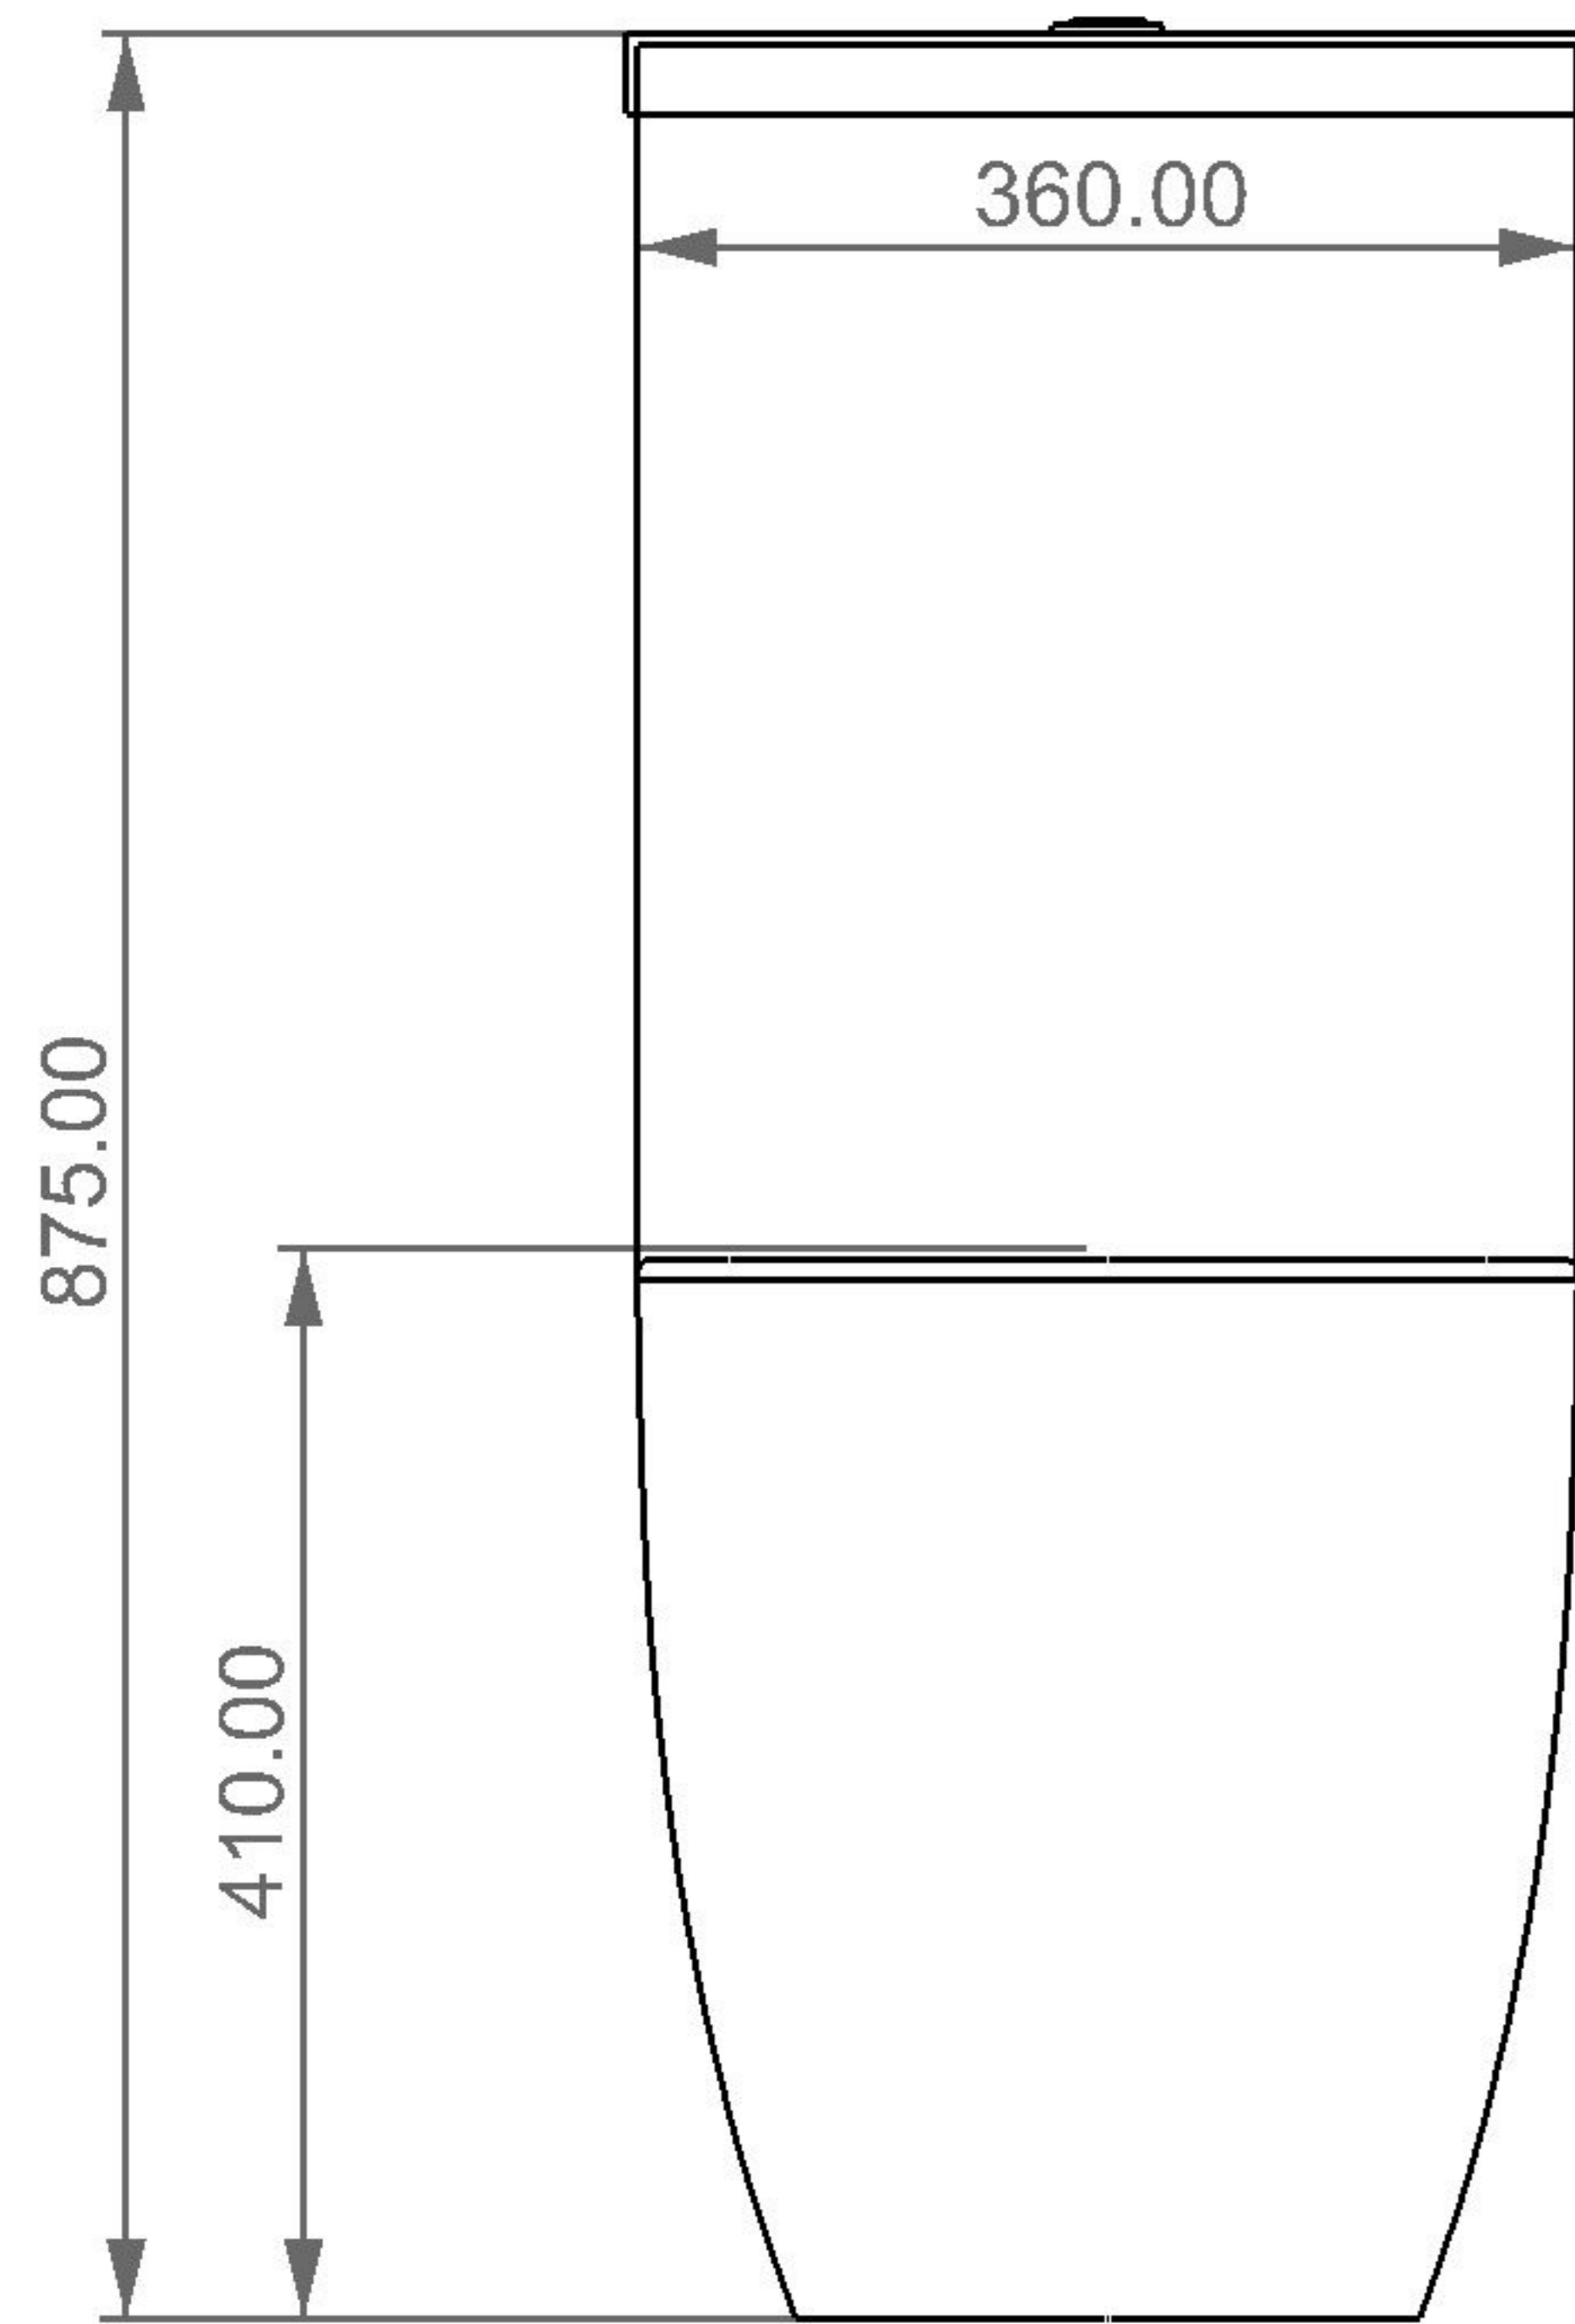

**GSG**  
CERAMIC DESIGN

MBL LIKE

FRONT

SECTION

TOP

REAR

Designation	MBL LIKE
Scale	1:10
cod.	LKMBL

**GSG**  
CERAMIC DESIGN

This drawing including the respective data may neither be duplicated nor modified nor altered without the consent of GSG Ceramic Design. The use of the data/technical drawings take place at users own risk and under exclusion of any liability of GSG Ceramic Design. The dimensions are not binding; products are subject to changes. Measurement shown may be subjected to small variations or are indicative.