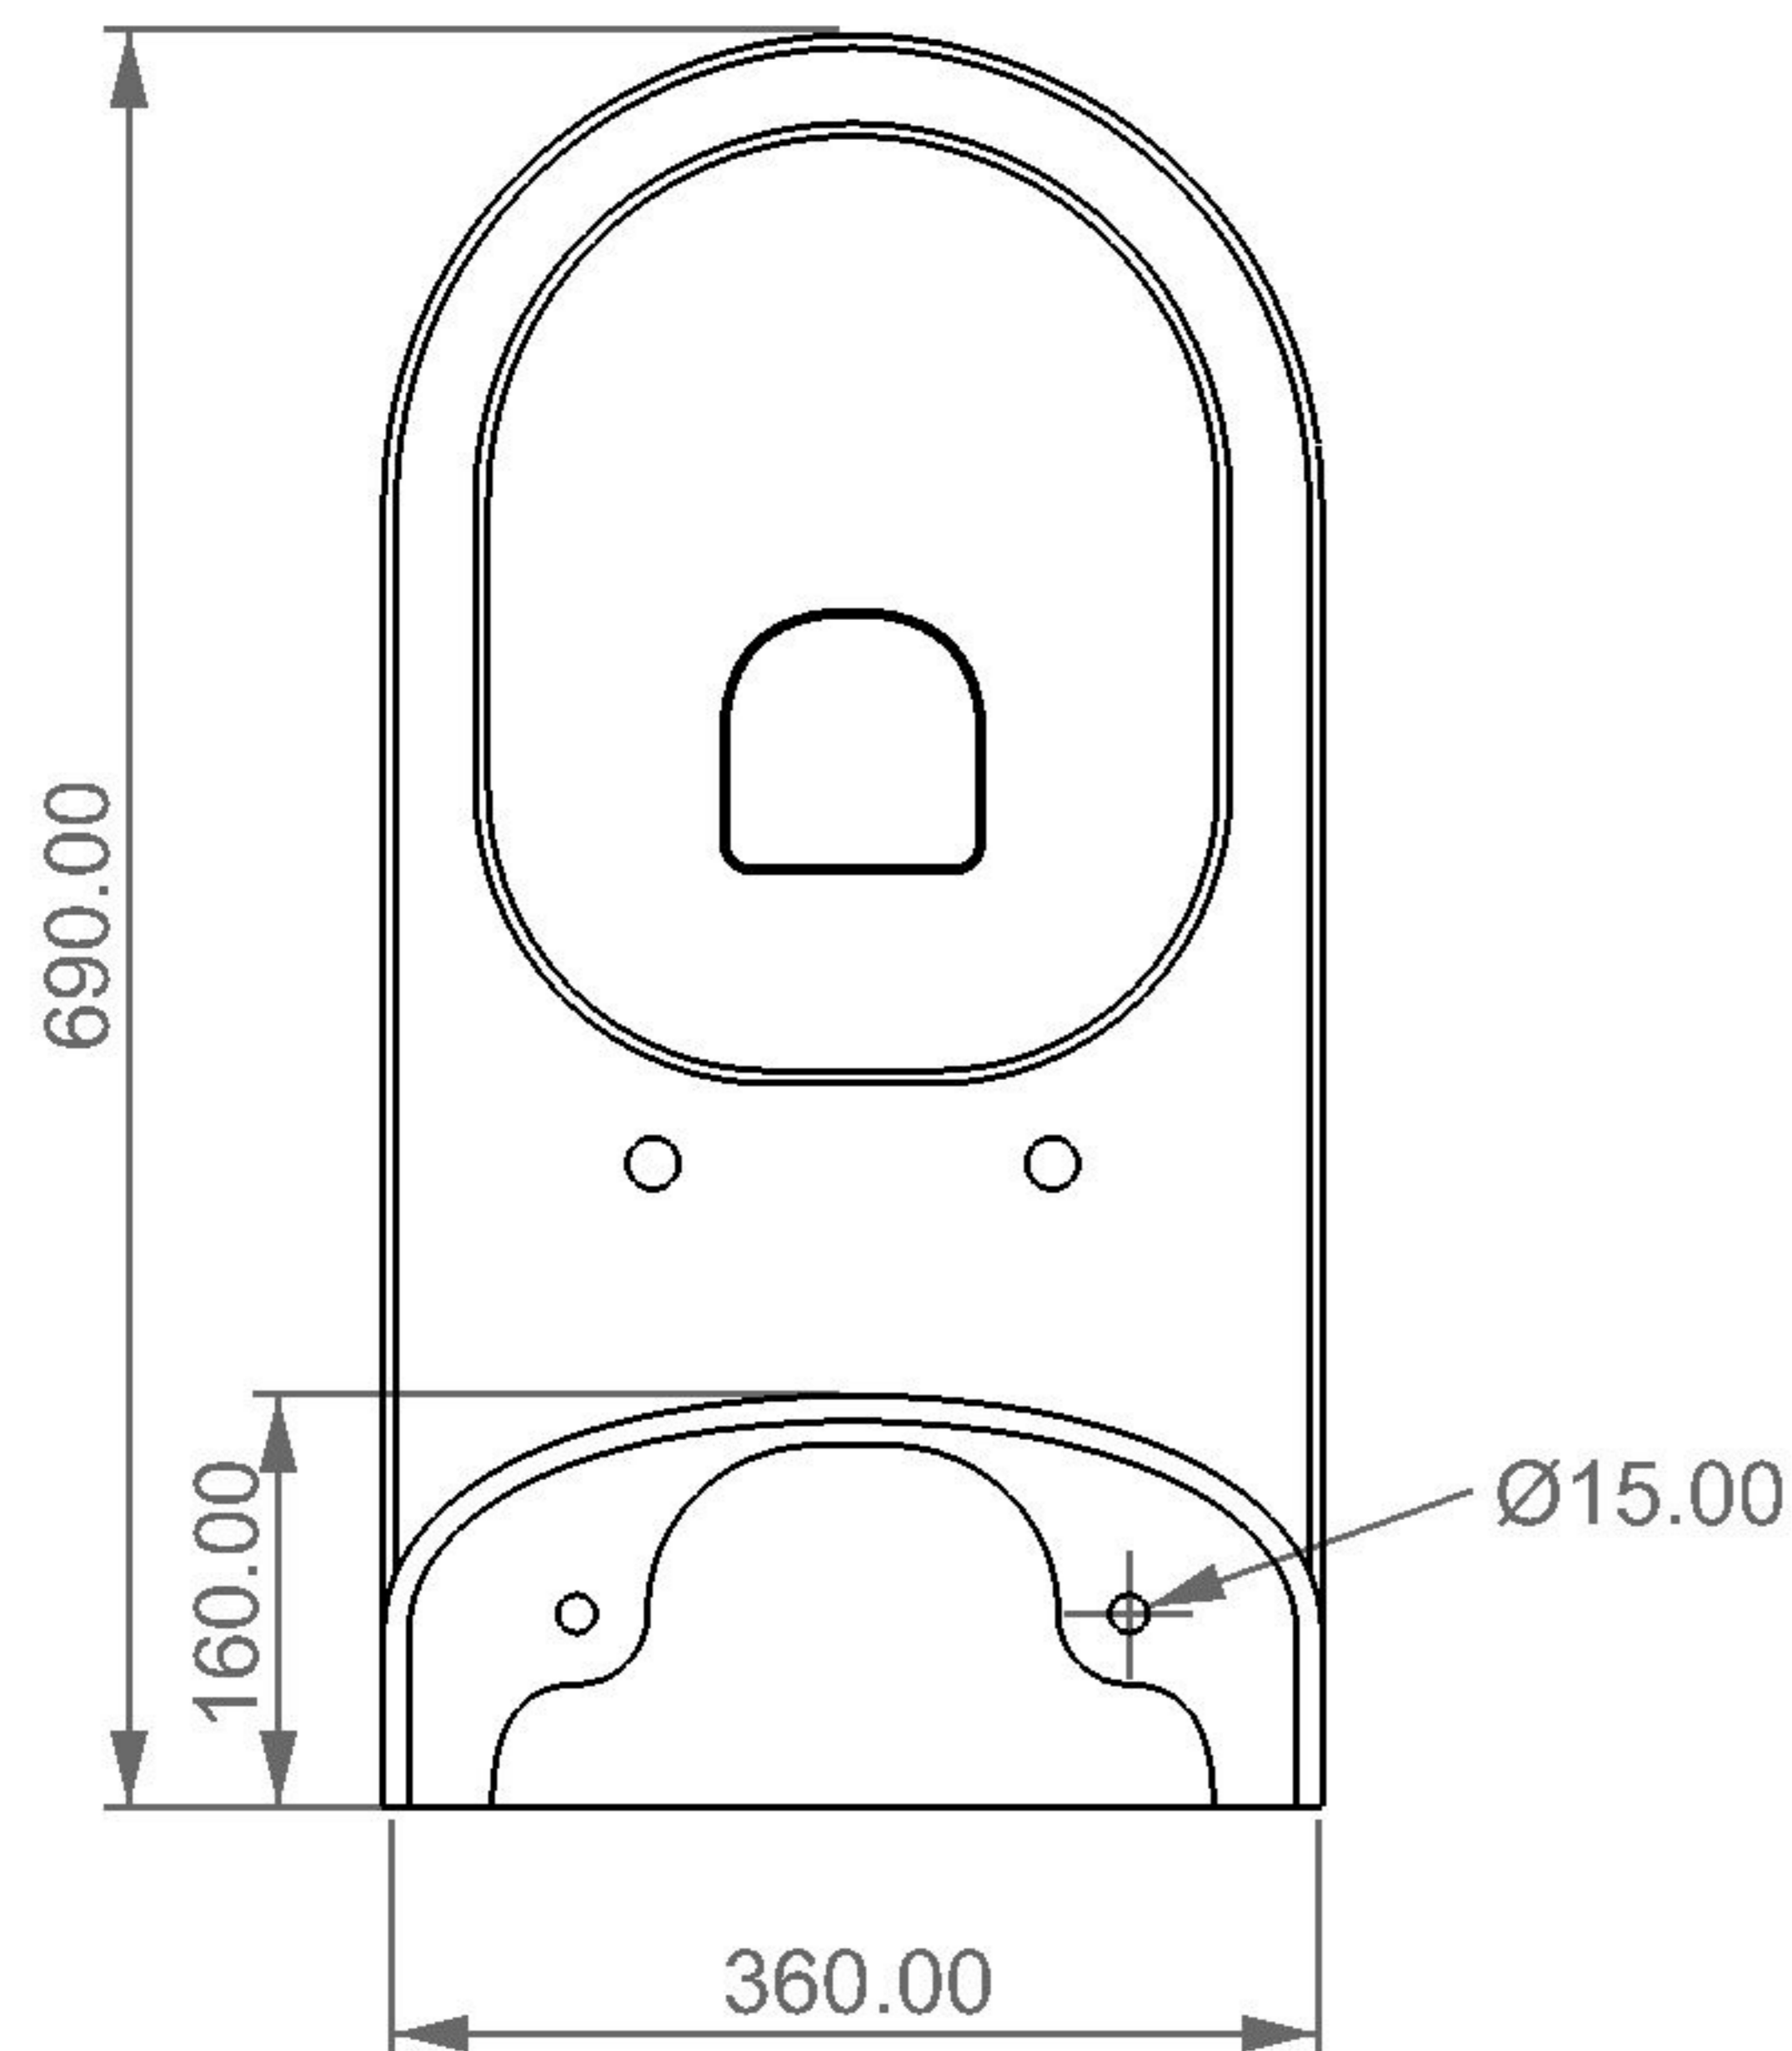

**GSG**  
CERAMIC DESIGN

MBL LIKE

FRONT

SECTION

TOP

REAR

Designation	MBL LIKE
Scale	1:10
cod.	LKMBL

**GSG**  
CERAMIC DESIGN

This drawing including the respective data may neither be duplicated nor modified nor altered without the consent of GSG Ceramic Design. The use of the data/technical drawings take place at users own risk and under exclusion of any liability of GSG Ceramic Design. The dimensions are not binding; products are subject to changes. Measurement shown may be subjected to small variations or are indicative.