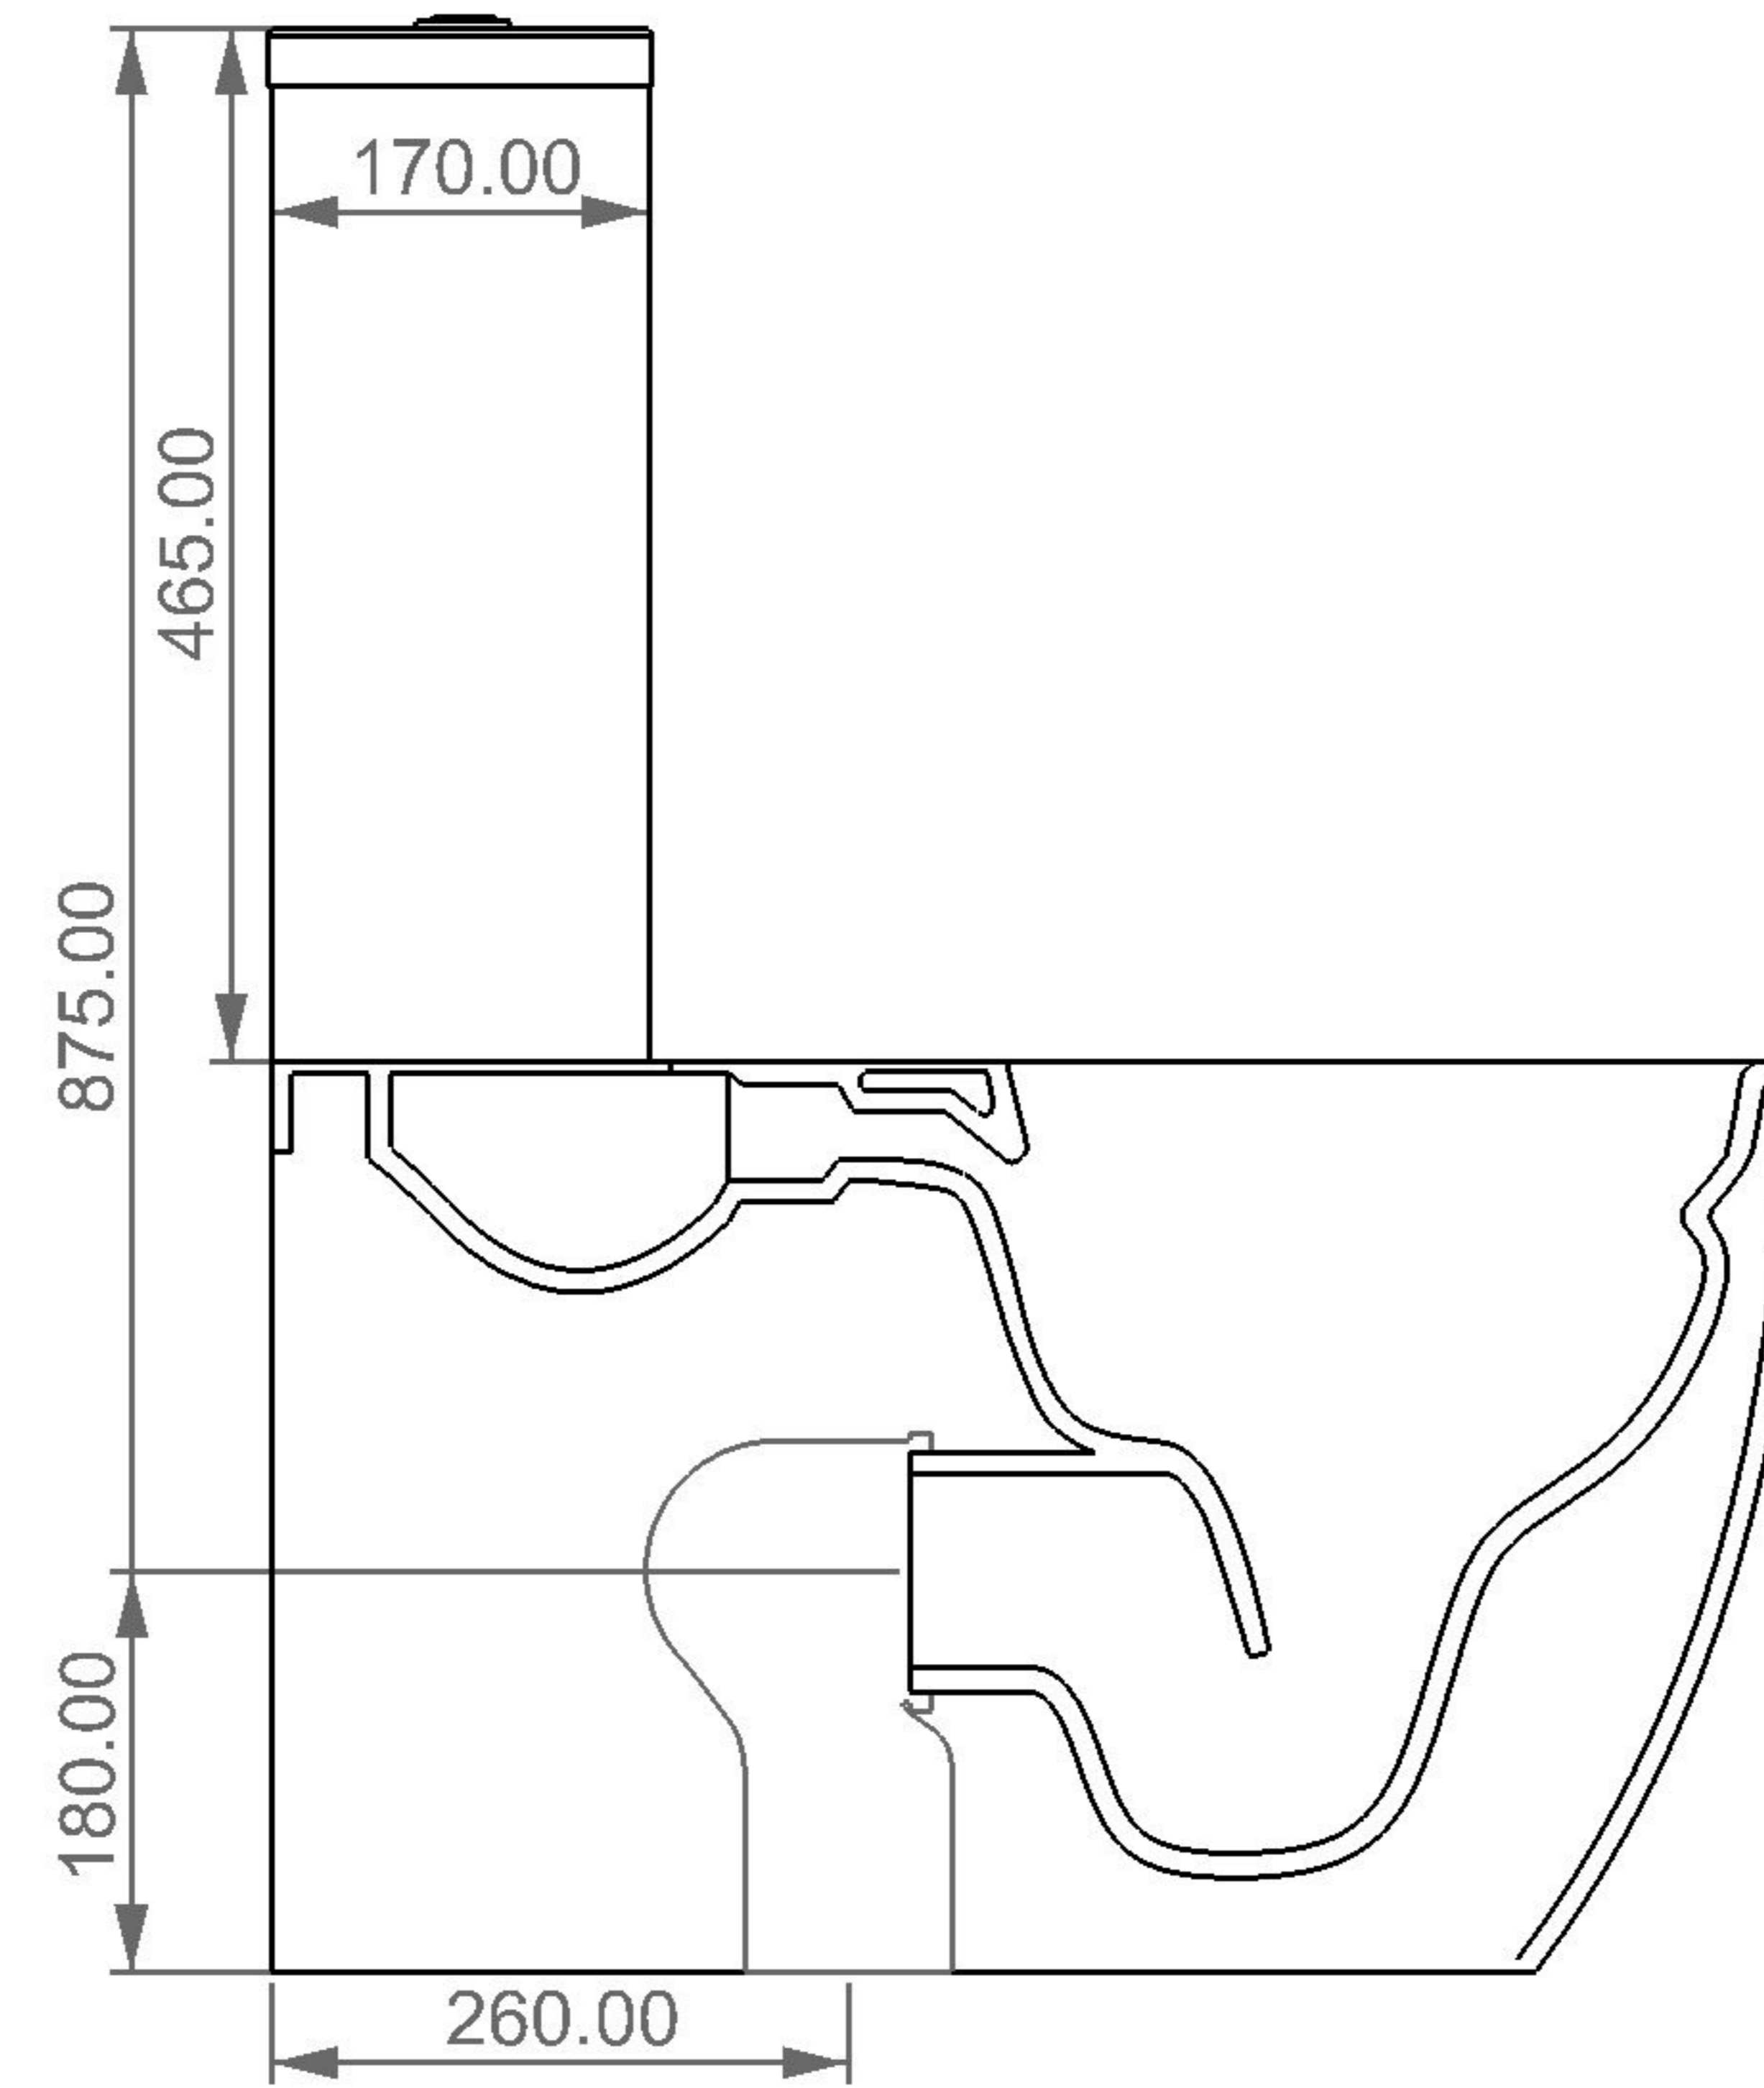

**GSG**  
CERAMIC DESIGN

MBL LIKE

FRONT

SECTION

TOP

REAR

Designation	MBL LIKE
Scale	1:10
cod.	LKMBL

**GSG**  
CERAMIC DESIGN

This drawing including the respective data may neither be duplicated nor modified nor altered without the consent of GSG Ceramic Design. The use of the data/technical drawings take place at users own risk and under exclusion of any liability of GSG Ceramic Design. The dimensions are not binding; products are subject to changes. Measurement shown may be subjected to small variations or are indicative.