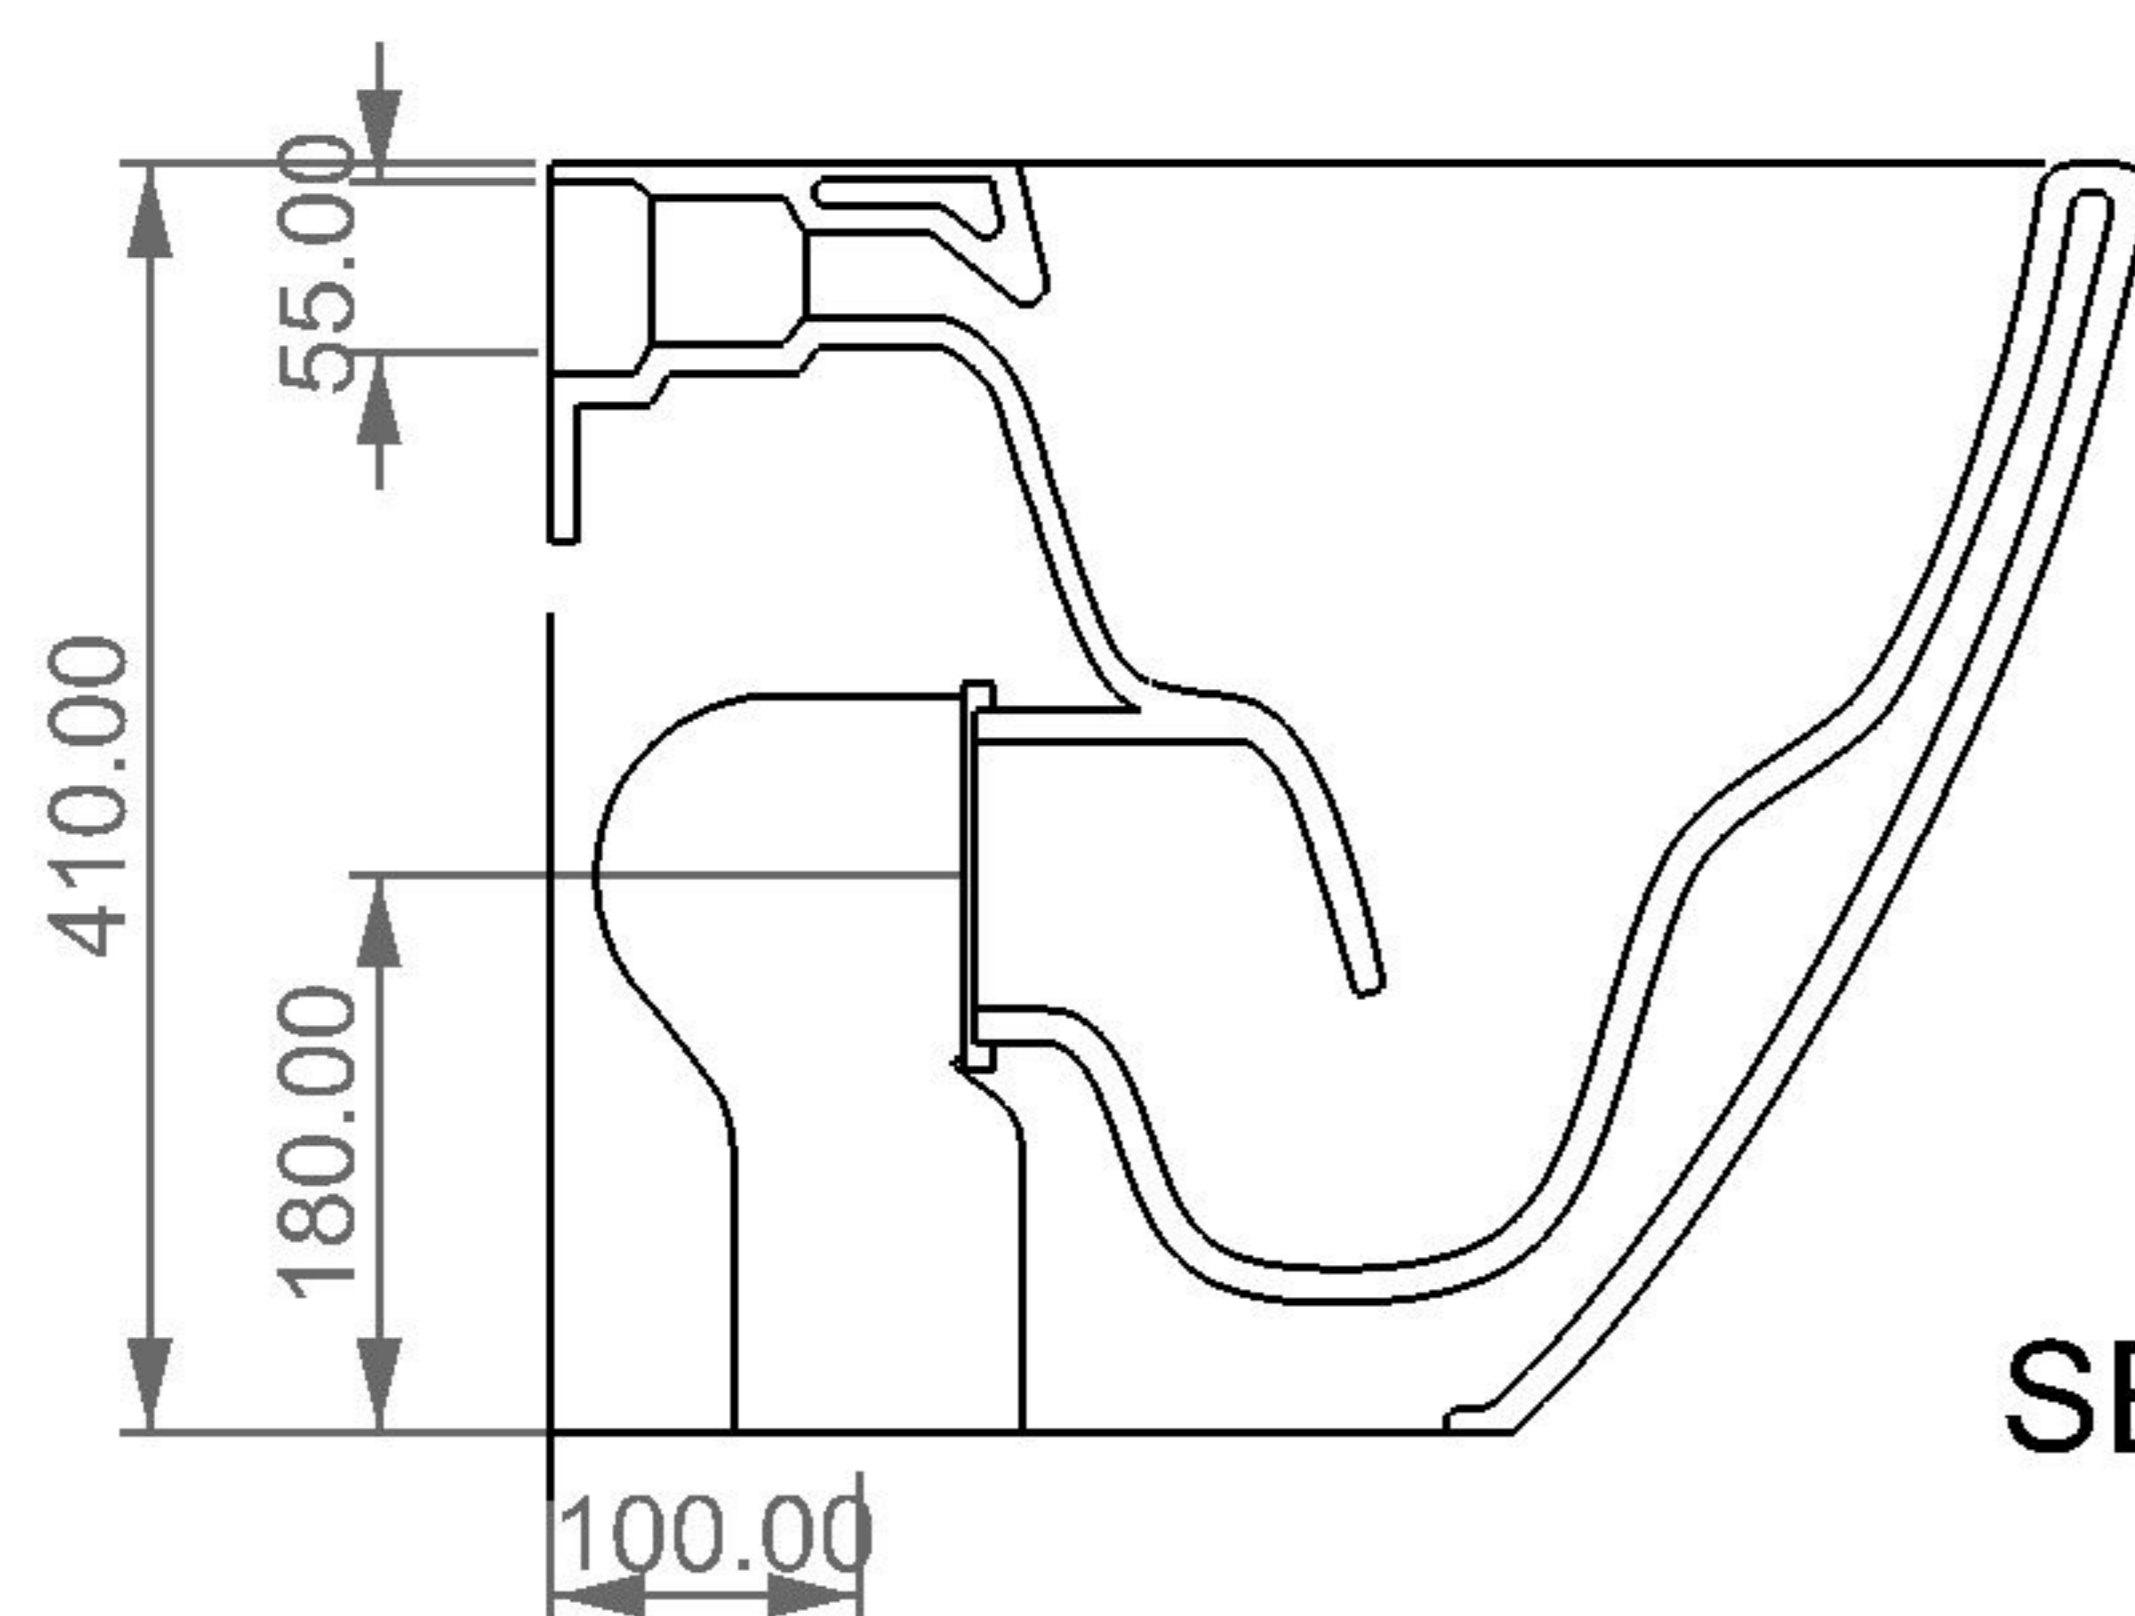

FRONT

LEFT

GSG
CERAMIC DESIGN

wc terra LIKE
wc back to wall LIKE

TOP

REAR

SECTION

Designation wc terra LIKE wc back to wall LIKE	
Scale 1:10	This drawing including the respective data may neither be duplicated nor modified nor altered without the consent of GSG Ceramic Design. The use of the data/technical drawings take place at users own risk and under exclusion of any liability of GSG Ceramic Design. The dimensions are not binding; products are subject to changes. Measurement shown may be subjected to small variations or are indicative.
cod. LKWC01	