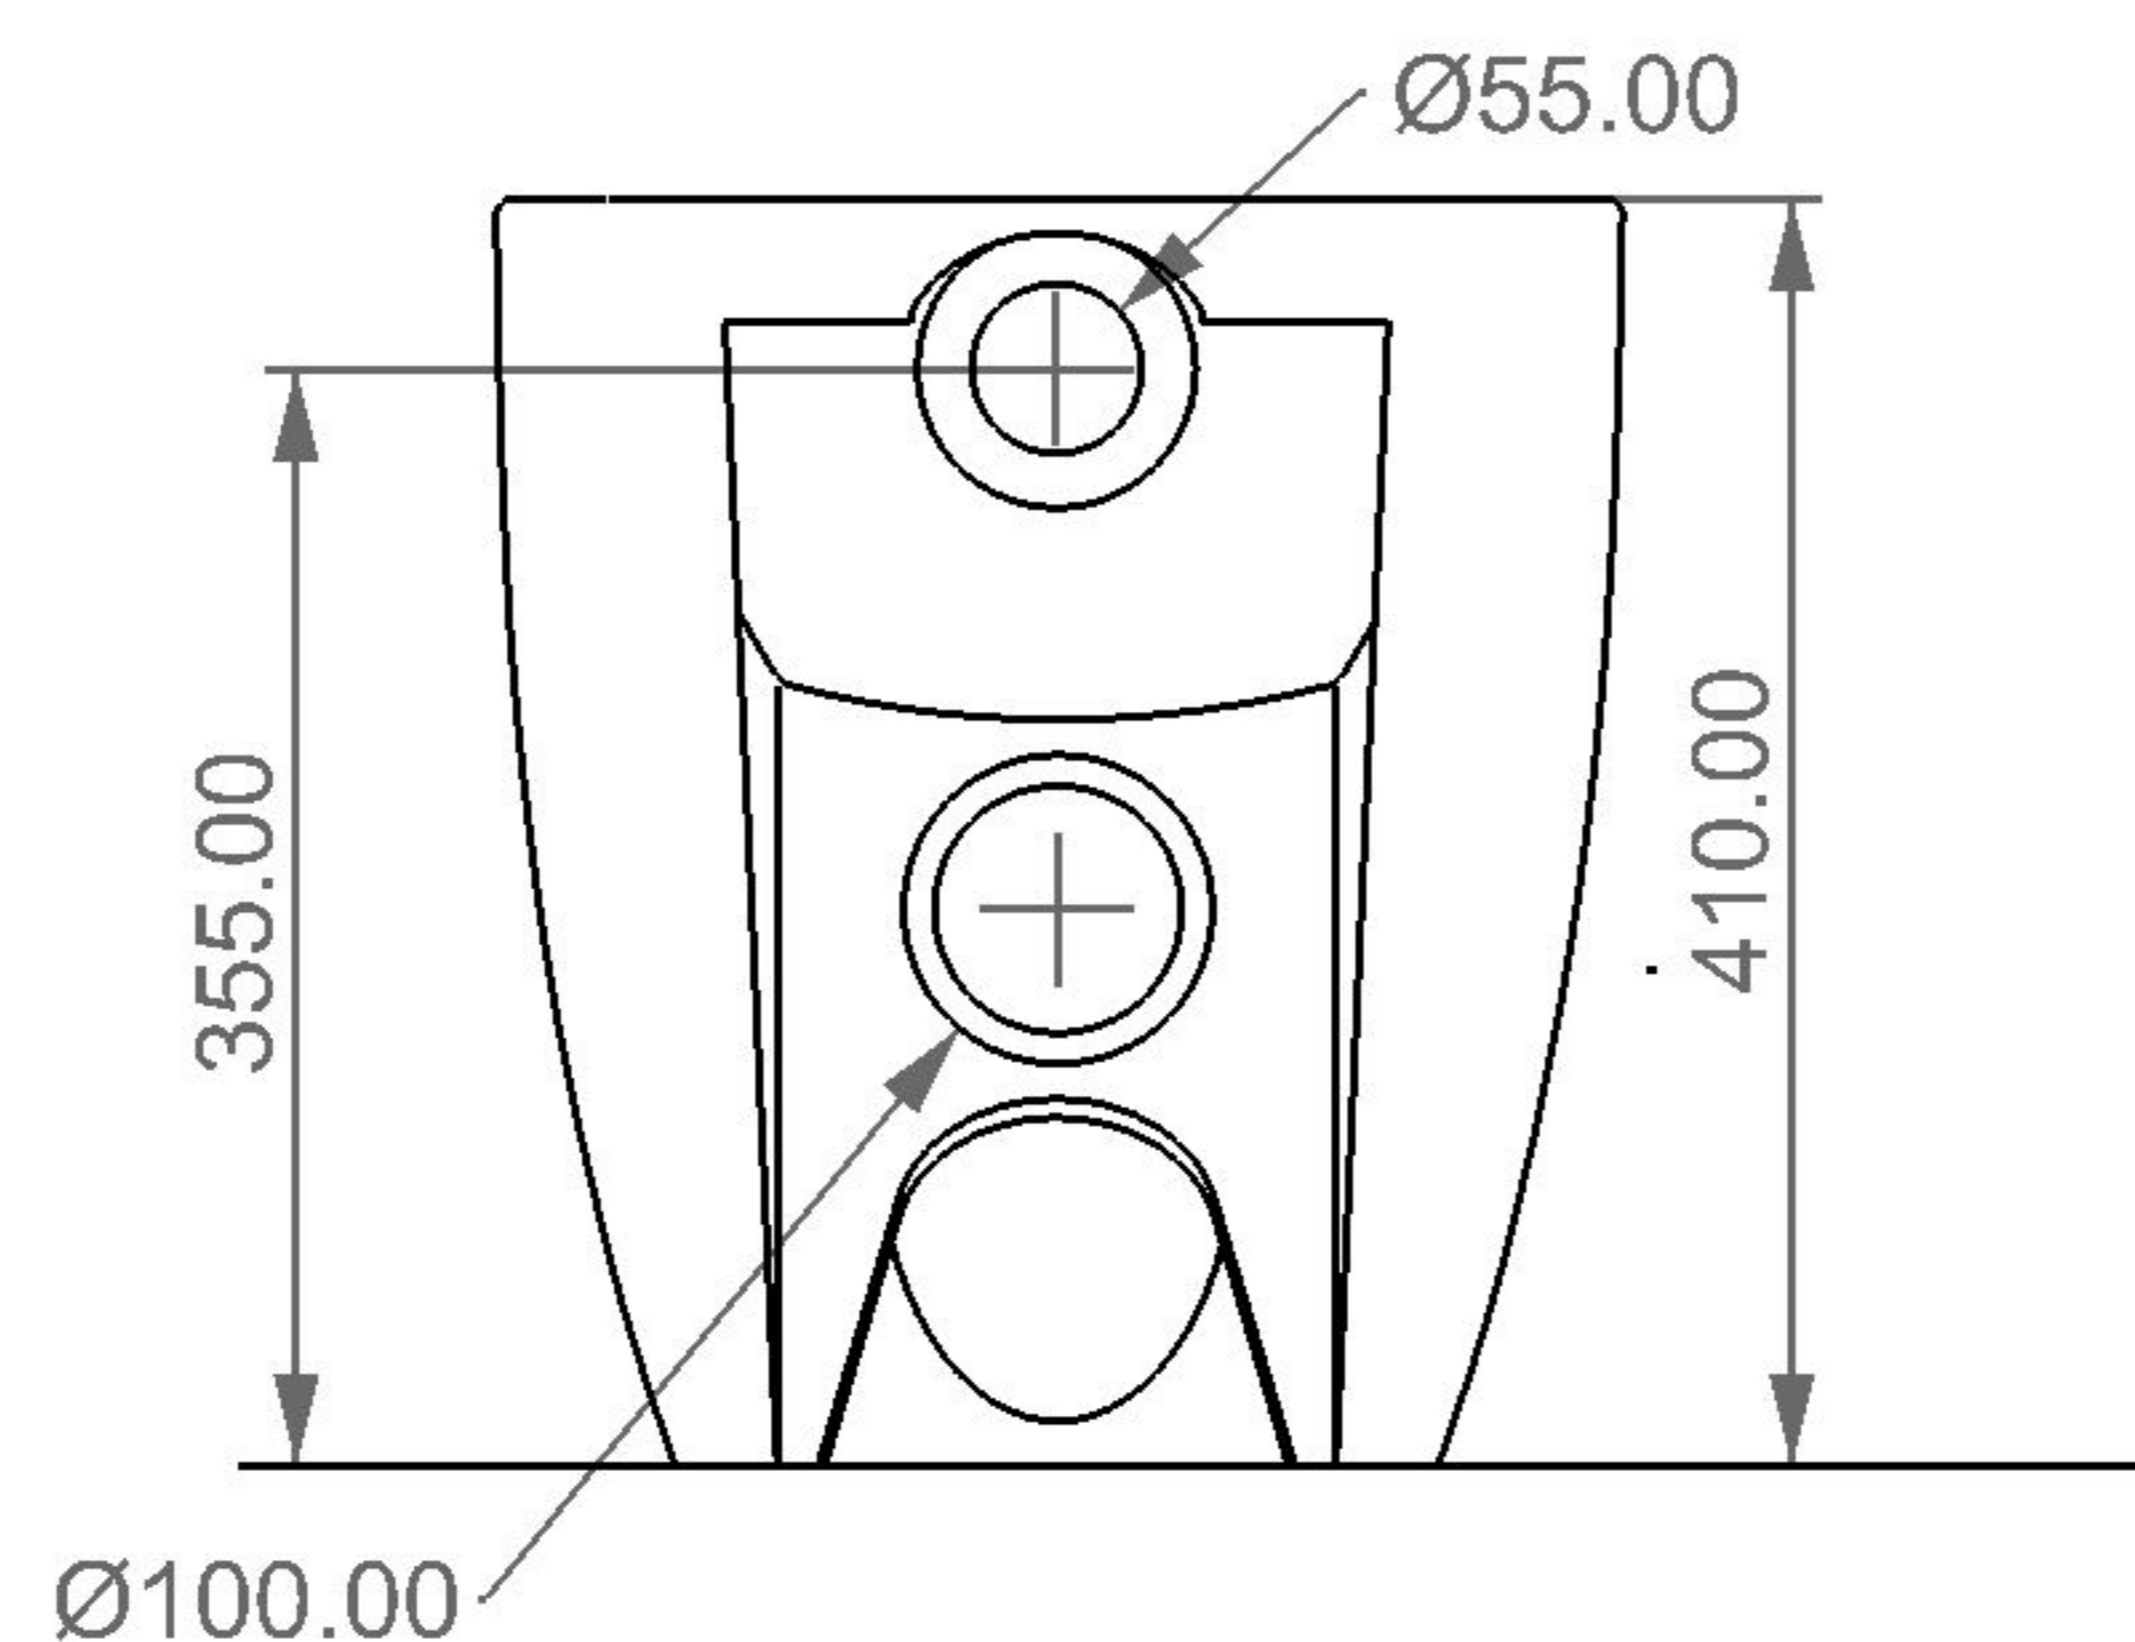

FRONT

LEFT

GSG
CERAMIC DESIGN

wc terra LIKE
wc back to wall LIKE

TOP

REAR

SECTION

Designation wc terra LIKE wc back to wall LIKE	
Scale 1:10	This drawing including the respective data may neither be duplicated nor modified nor altered without the consent of GSG Ceramic Design. The use of the data/technical drawings take place at users own risk and under exclusion of any liability of GSG Ceramic Design. The dimensions are not binding; products are subject to changes. Measurement shown may be subjected to small variations or are indicative.
cod. LKWC01	