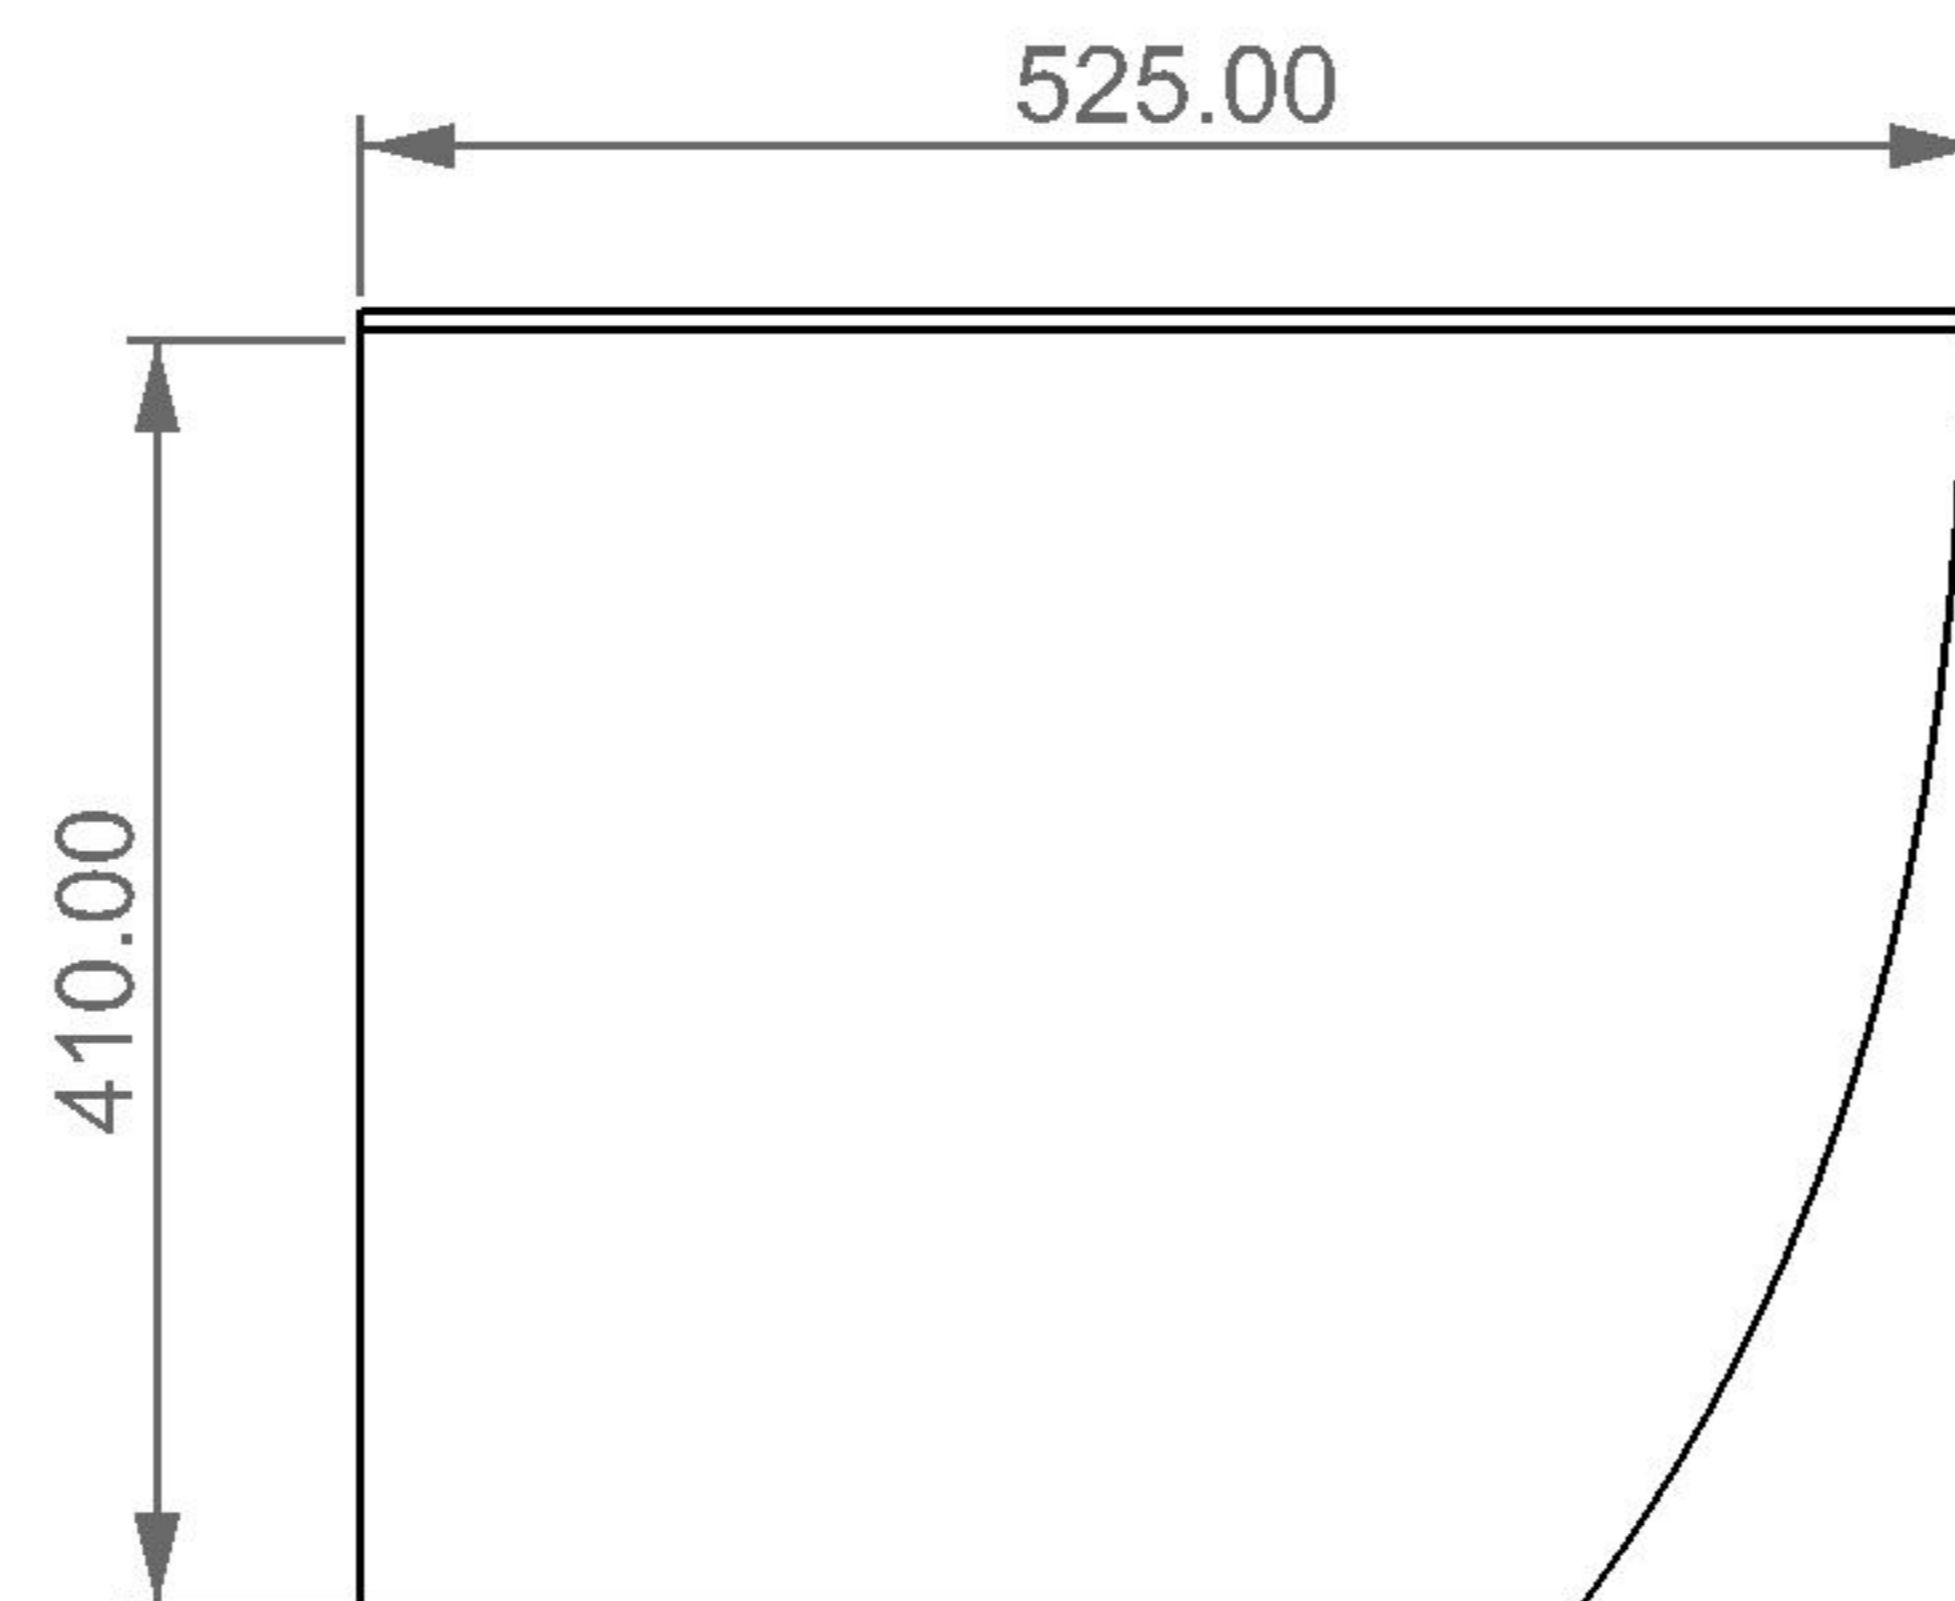

FRONT

LEFT

GSG
CERAMIC DESIGN

wc terra LIKE
wc back to wall LIKE

TOP

REAR

SECTION

Designation wc terra LIKE wc back to wall LIKE	
Scale 1:10	This drawing including the respective data may neither be duplicated nor modified nor altered without the consent of GSG Ceramic Design. The use of the data/technical drawings take place at users own risk and under exclusion of any liability of GSG Ceramic Design. The dimensions are not binding; products are subject to changes. Measurement shown may be subjected to small variations or are indicative.
cod. LKWC01	