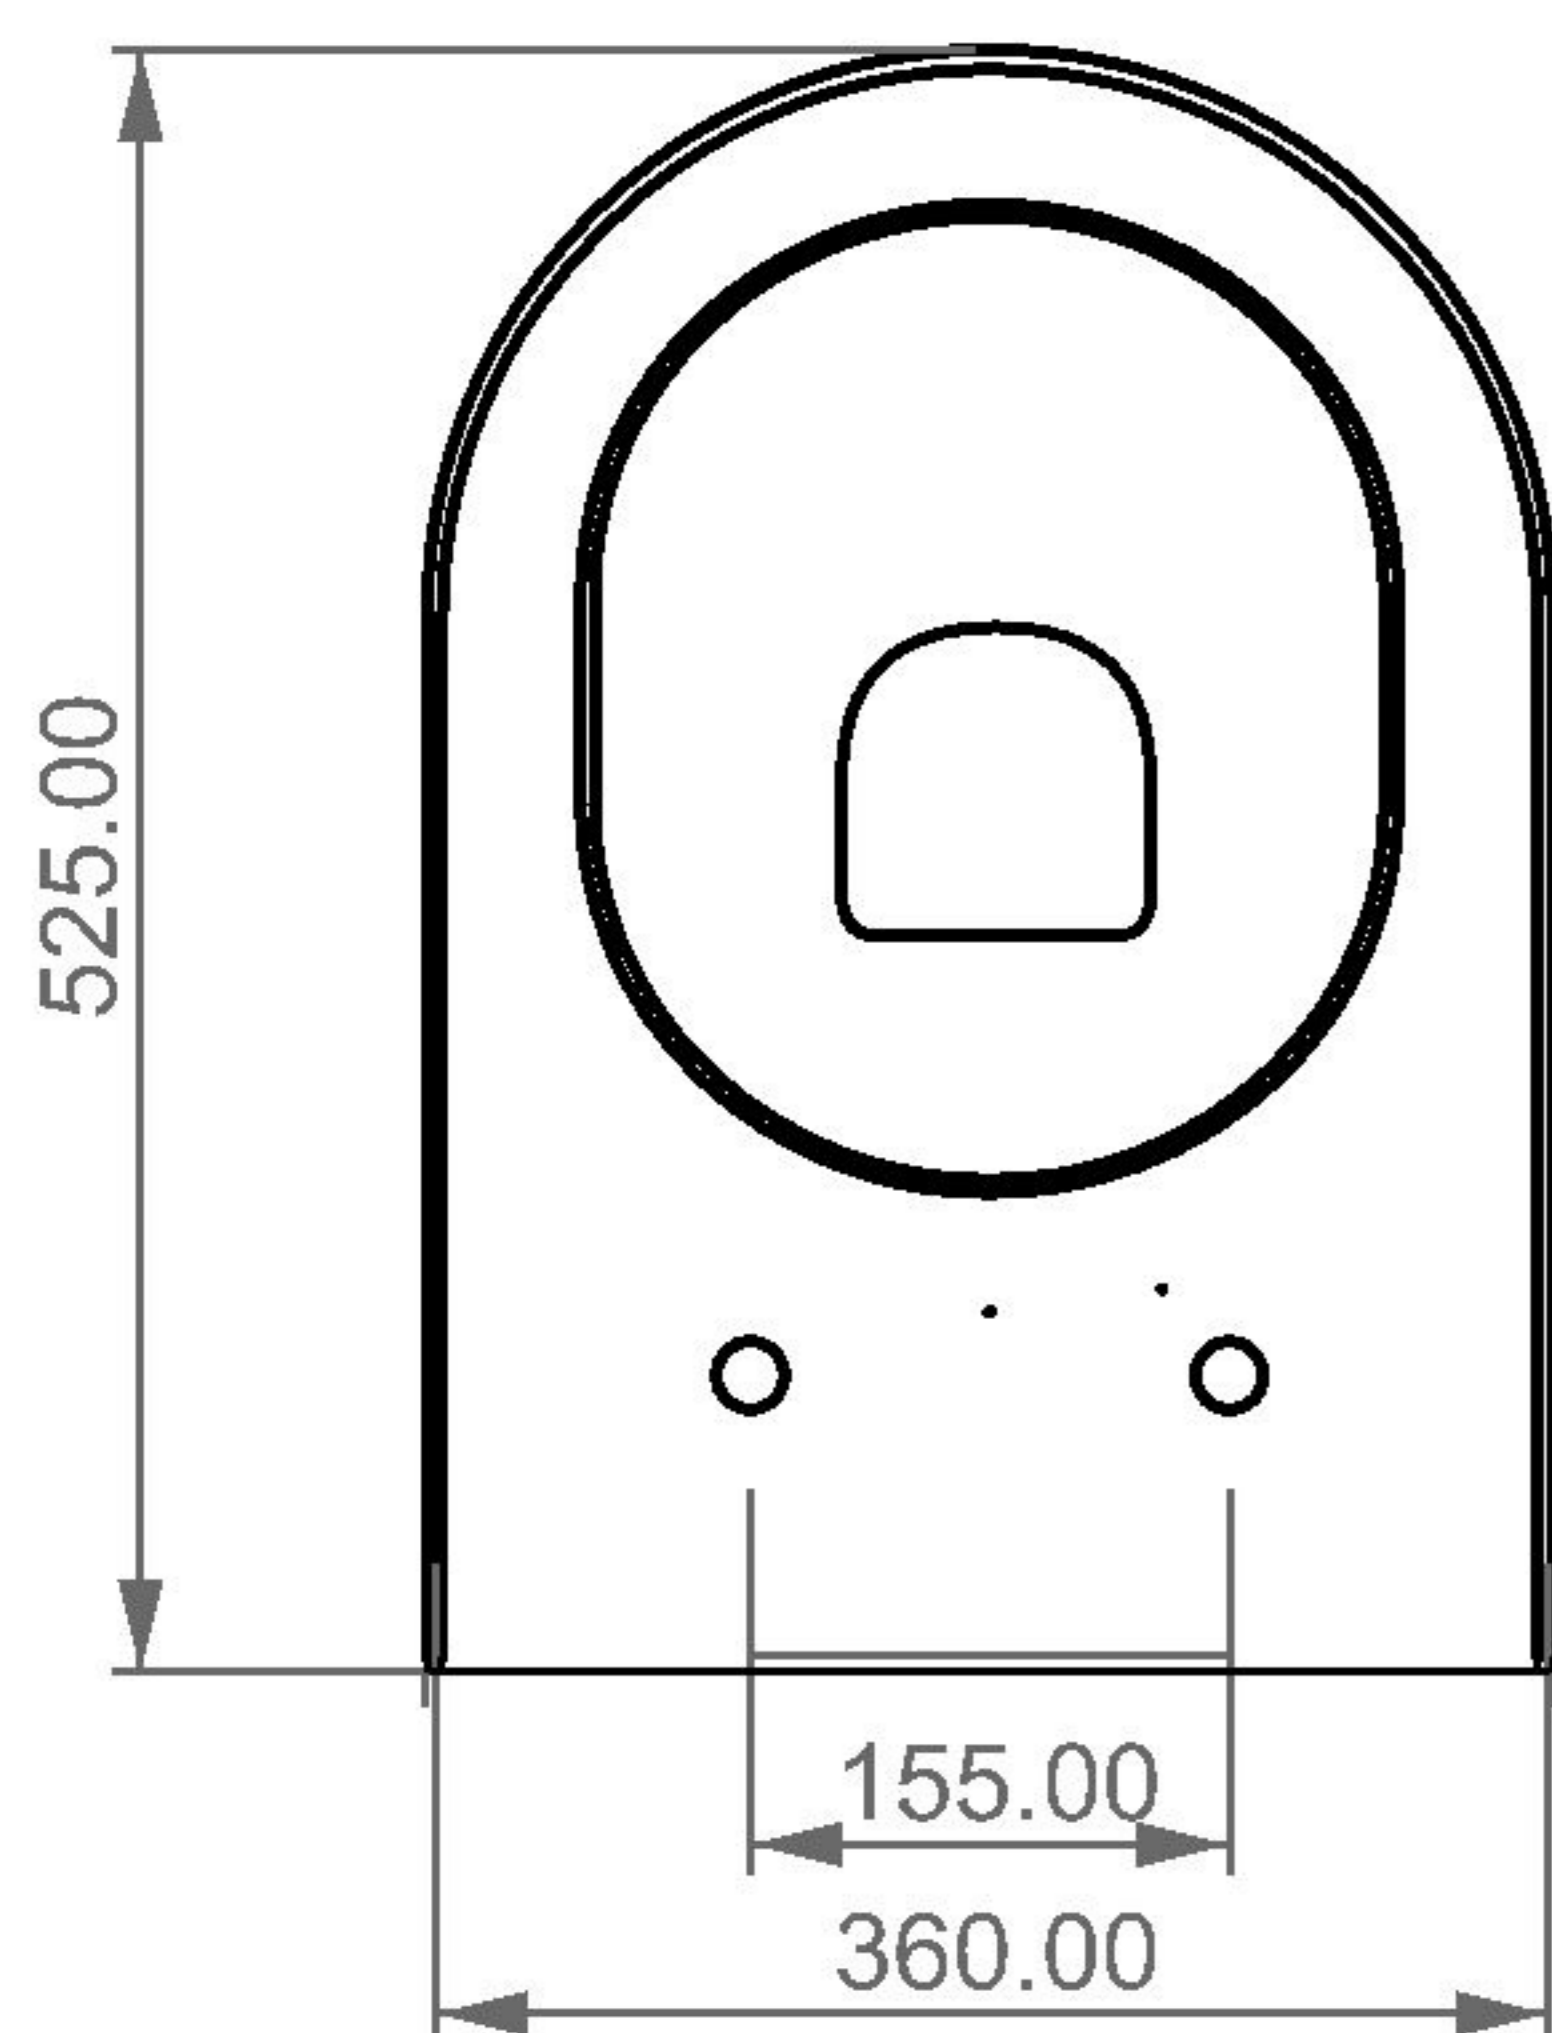

FRONT

LEFT

GSG
CERAMIC DESIGN

wc terra LIKE
wc back to wall LIKE

TOP

REAR

SECTION

Designation wc terra LIKE wc back to wall LIKE	
Scale 1:10	This drawing including the respective data may neither be duplicated nor modified nor altered without the consent of GSG Ceramic Design. The use of the data/technical drawings take place at users own risk and under exclusion of any liability of GSG Ceramic Design. The dimensions are not binding; products are subject to changes. Measurement shown may be subjected to small variations or are indicative.
cod. LKWC01	