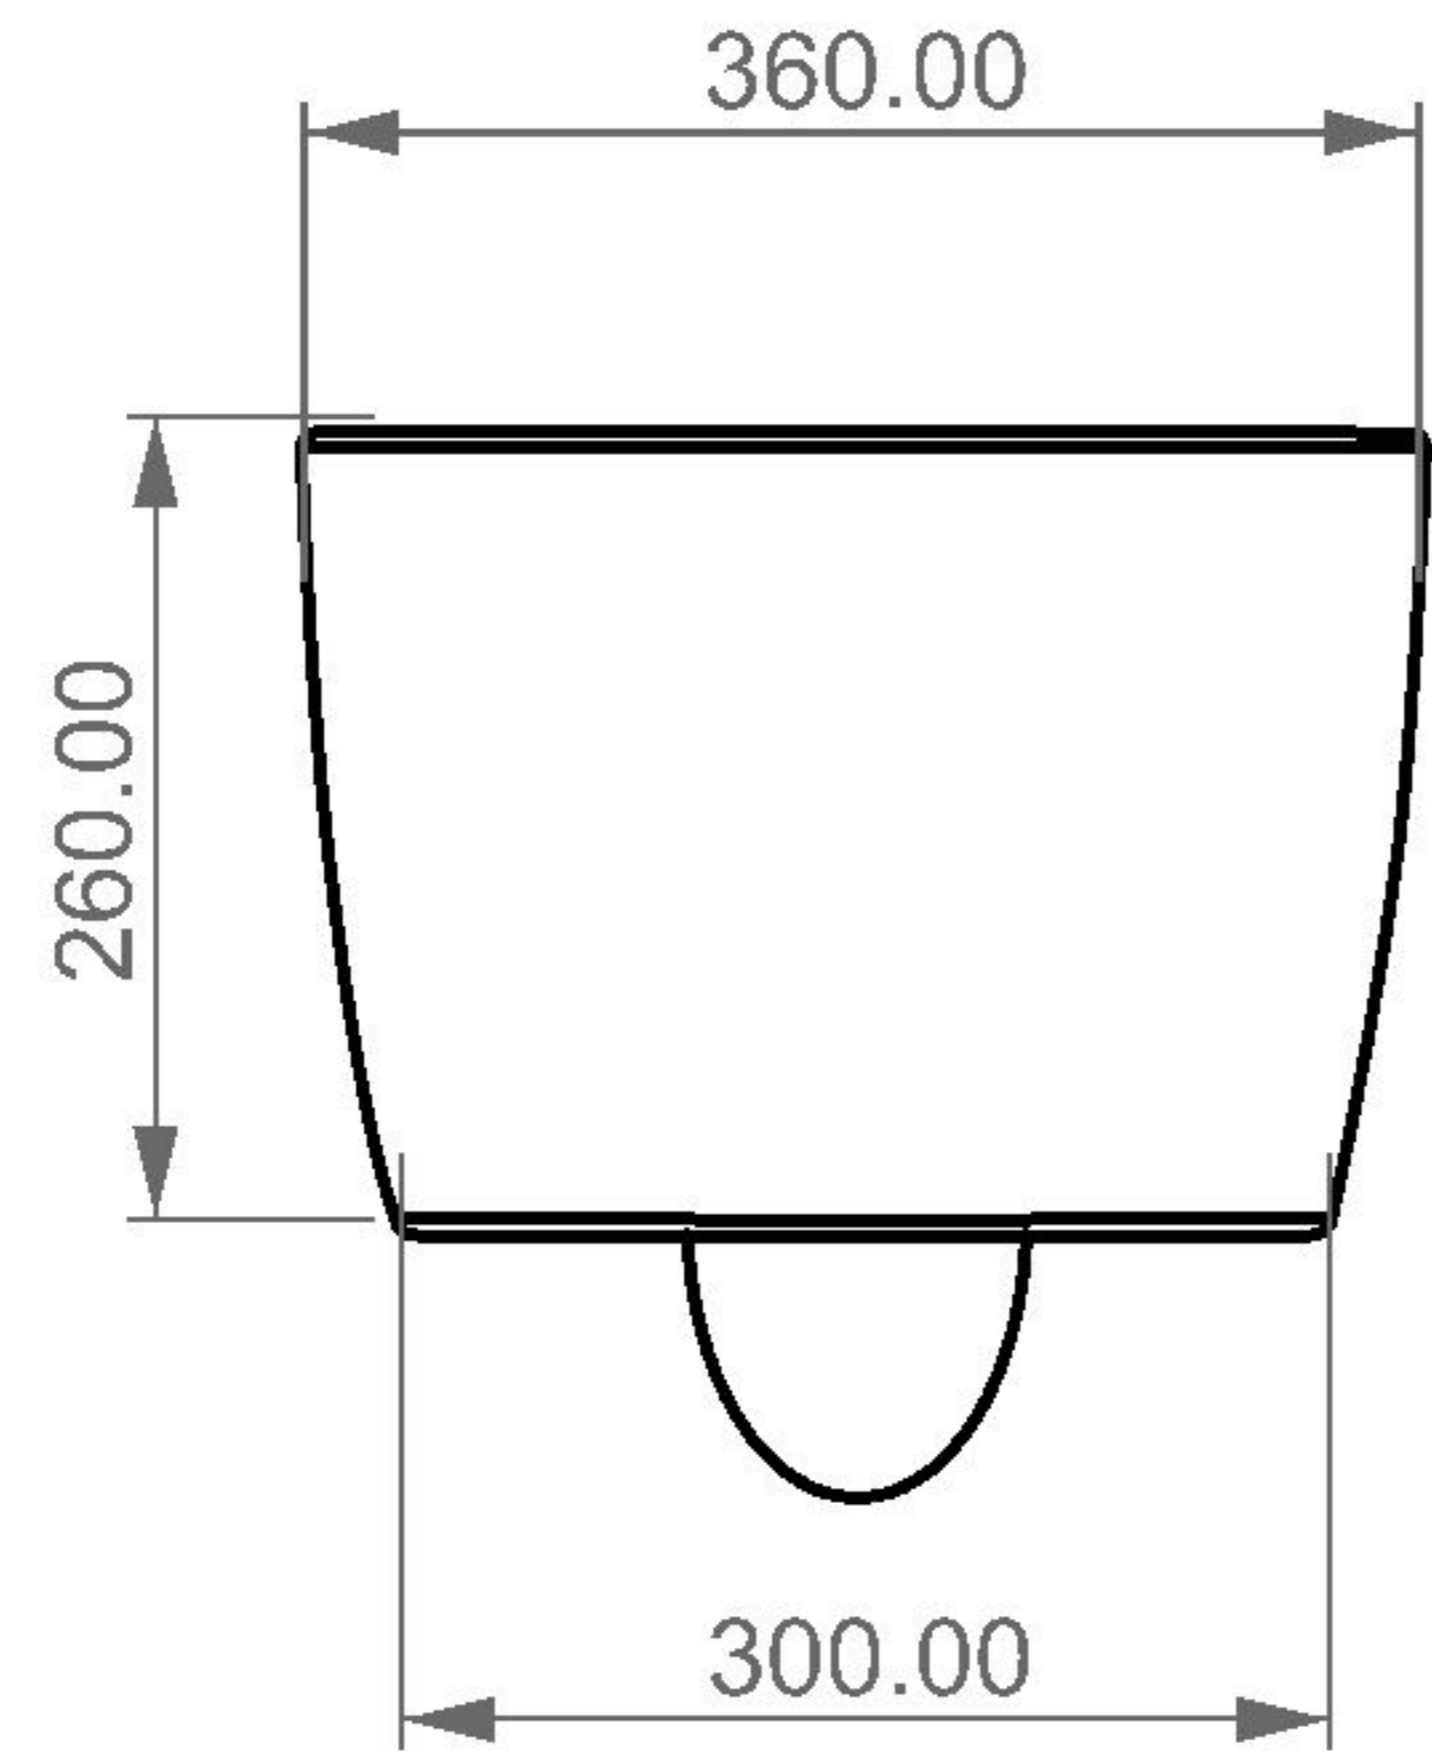

GSG
CERAMIC DESIGN

WC Sospeso LIKE xxs
WC wall hung LIKE xxs

FRONT

TOP

LEFT

REAR

SECTION

Designation

Vaso sospeso LIKE xxs
WC wall hung LIKE xxs

Cod. LKWCSO

Scale

1:10

GSG
CERAMIC DESIGN

This drawing including the respective data may neither be duplicated nor modified nor altered without the consent of GSG Ceramic Design. The use of the data/technical drawings take place at users own risk and under exclusion of any liability of GSG Ceramic Design. The dimensions are not binding; products are subject to changes. Measurement shown may be subjected to small variations or are indicative.