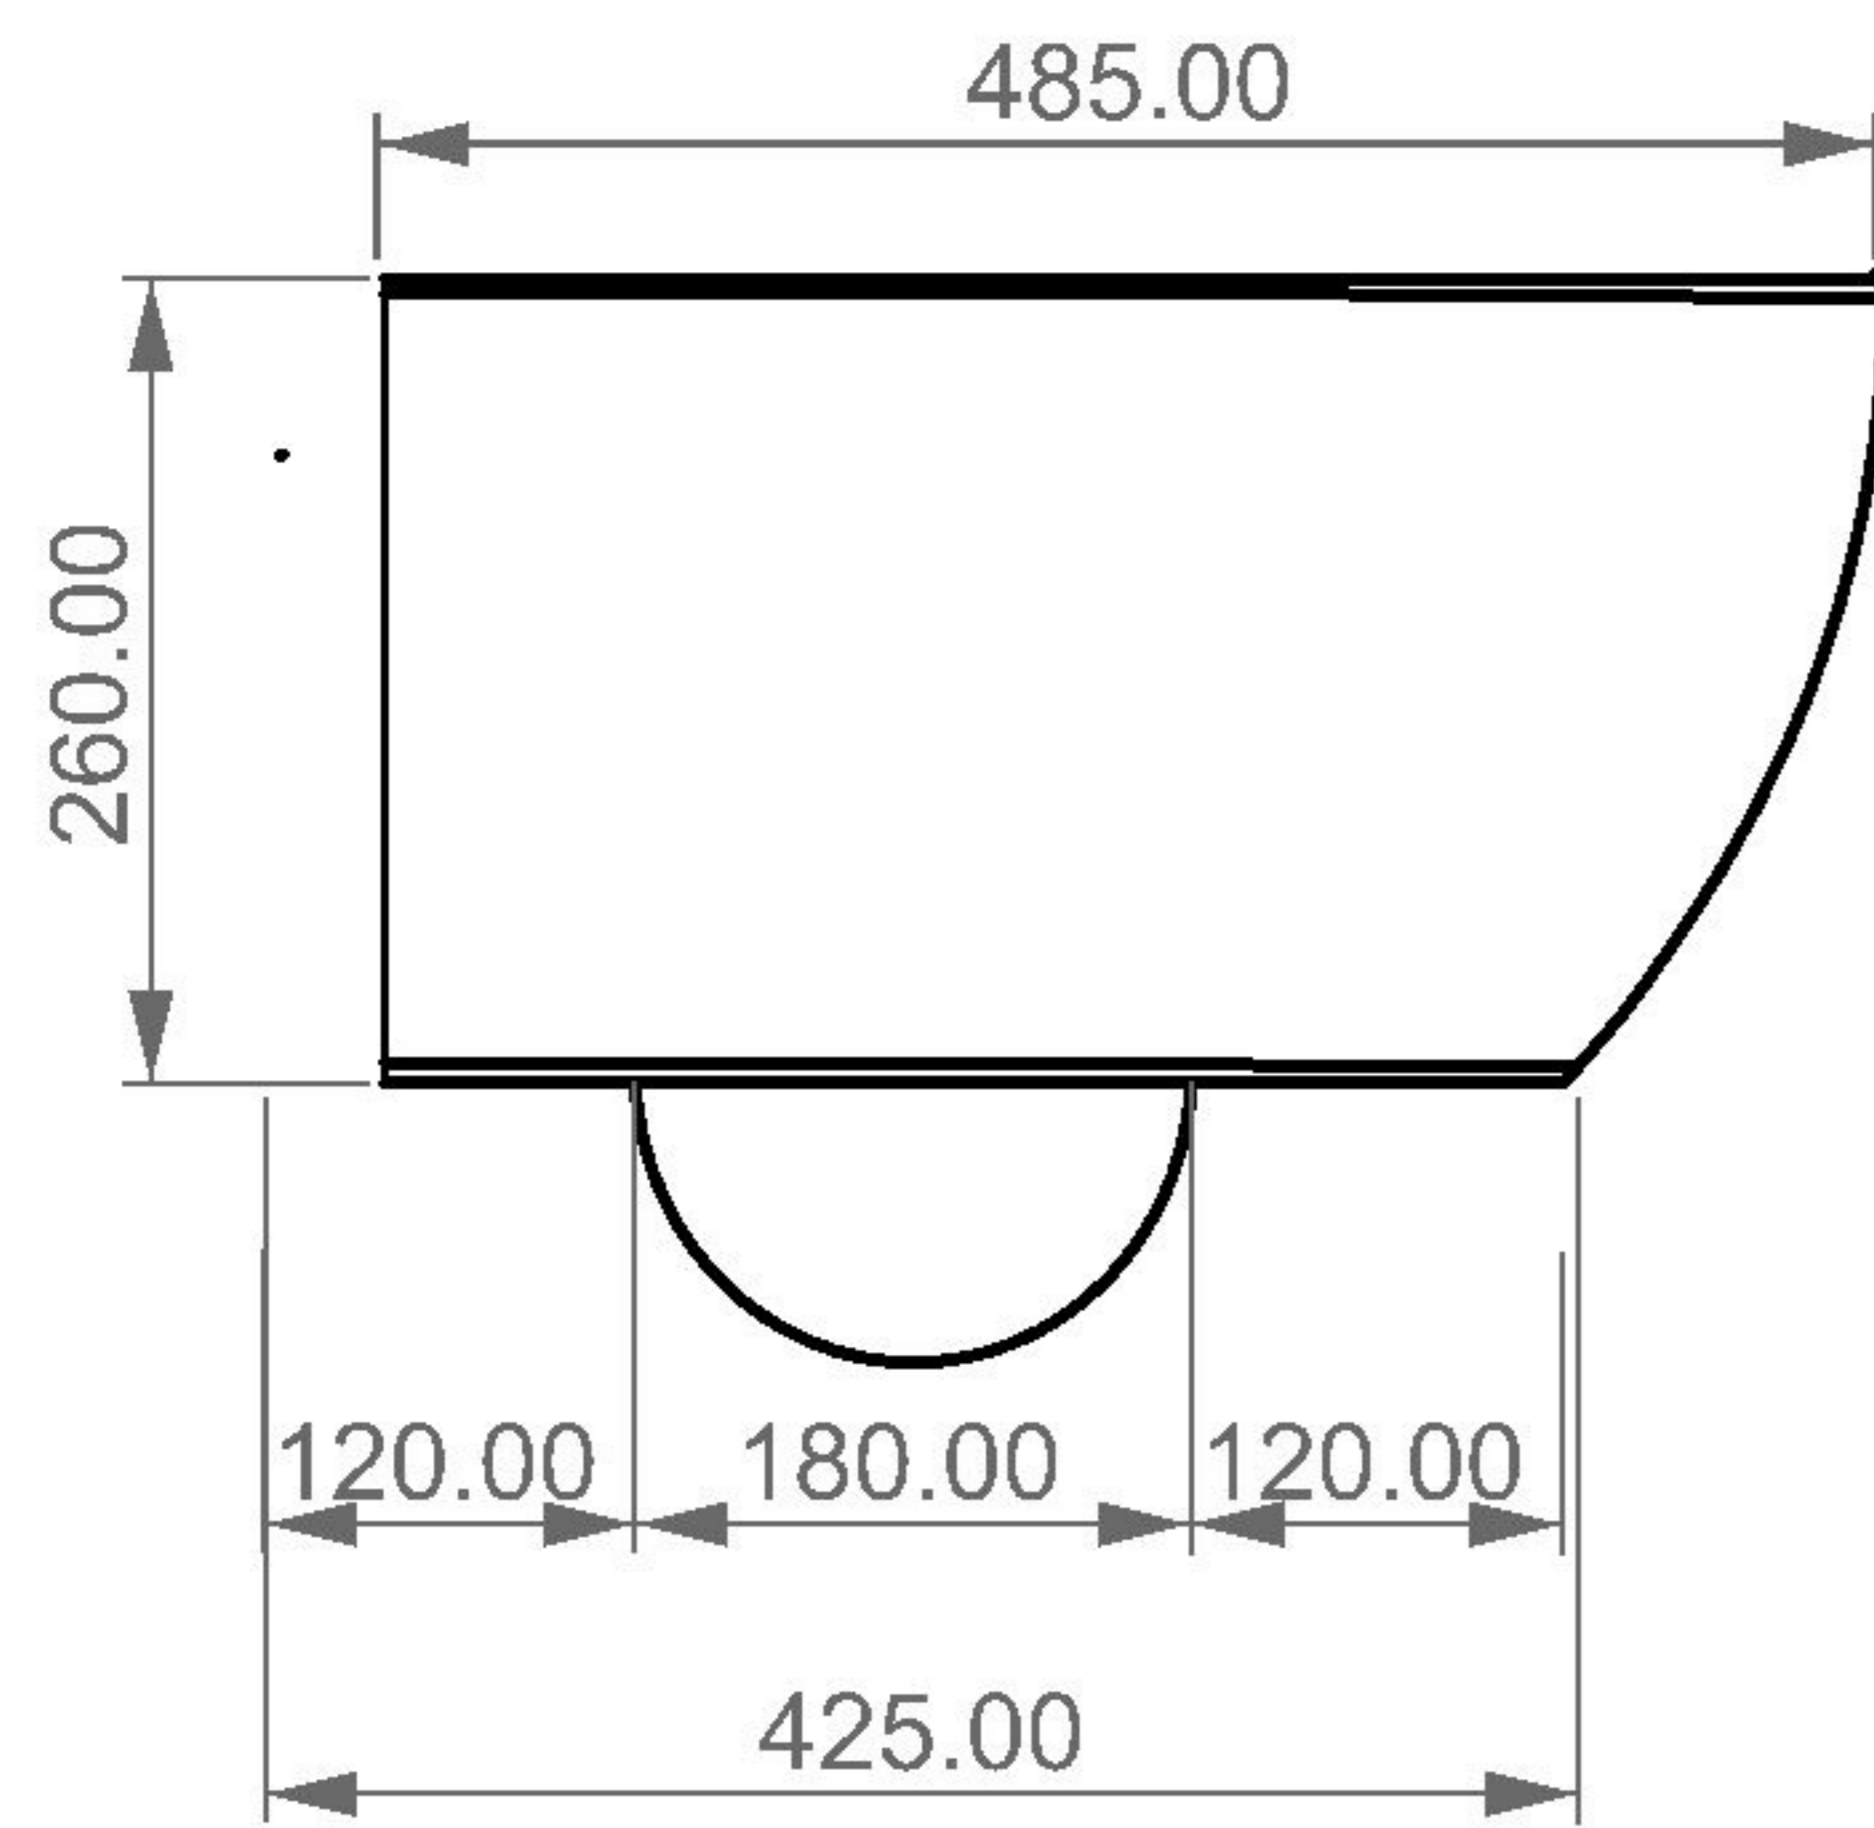

GSG
CERAMIC DESIGN

WC Sospeso LIKE xxs
WC wall hung LIKE xxs

FRONT

TOP

LEFT

REAR

SECTION

Designation

Vaso sospeso LIKE xxs
WC wall hung LIKE xxs

Cod. LKWCSO

Scale

1:10

GSG
CERAMIC DESIGN

This drawing including the respective data may neither be duplicated nor modified nor altered without the consent of GSG Ceramic Design. The use of the data/technical drawings take place at users own risk and under exclusion of any liability of GSG Ceramic Design. The dimensions are not binding; products are subject to changes. Measurement shown may be subjected to small variations or are indicative.