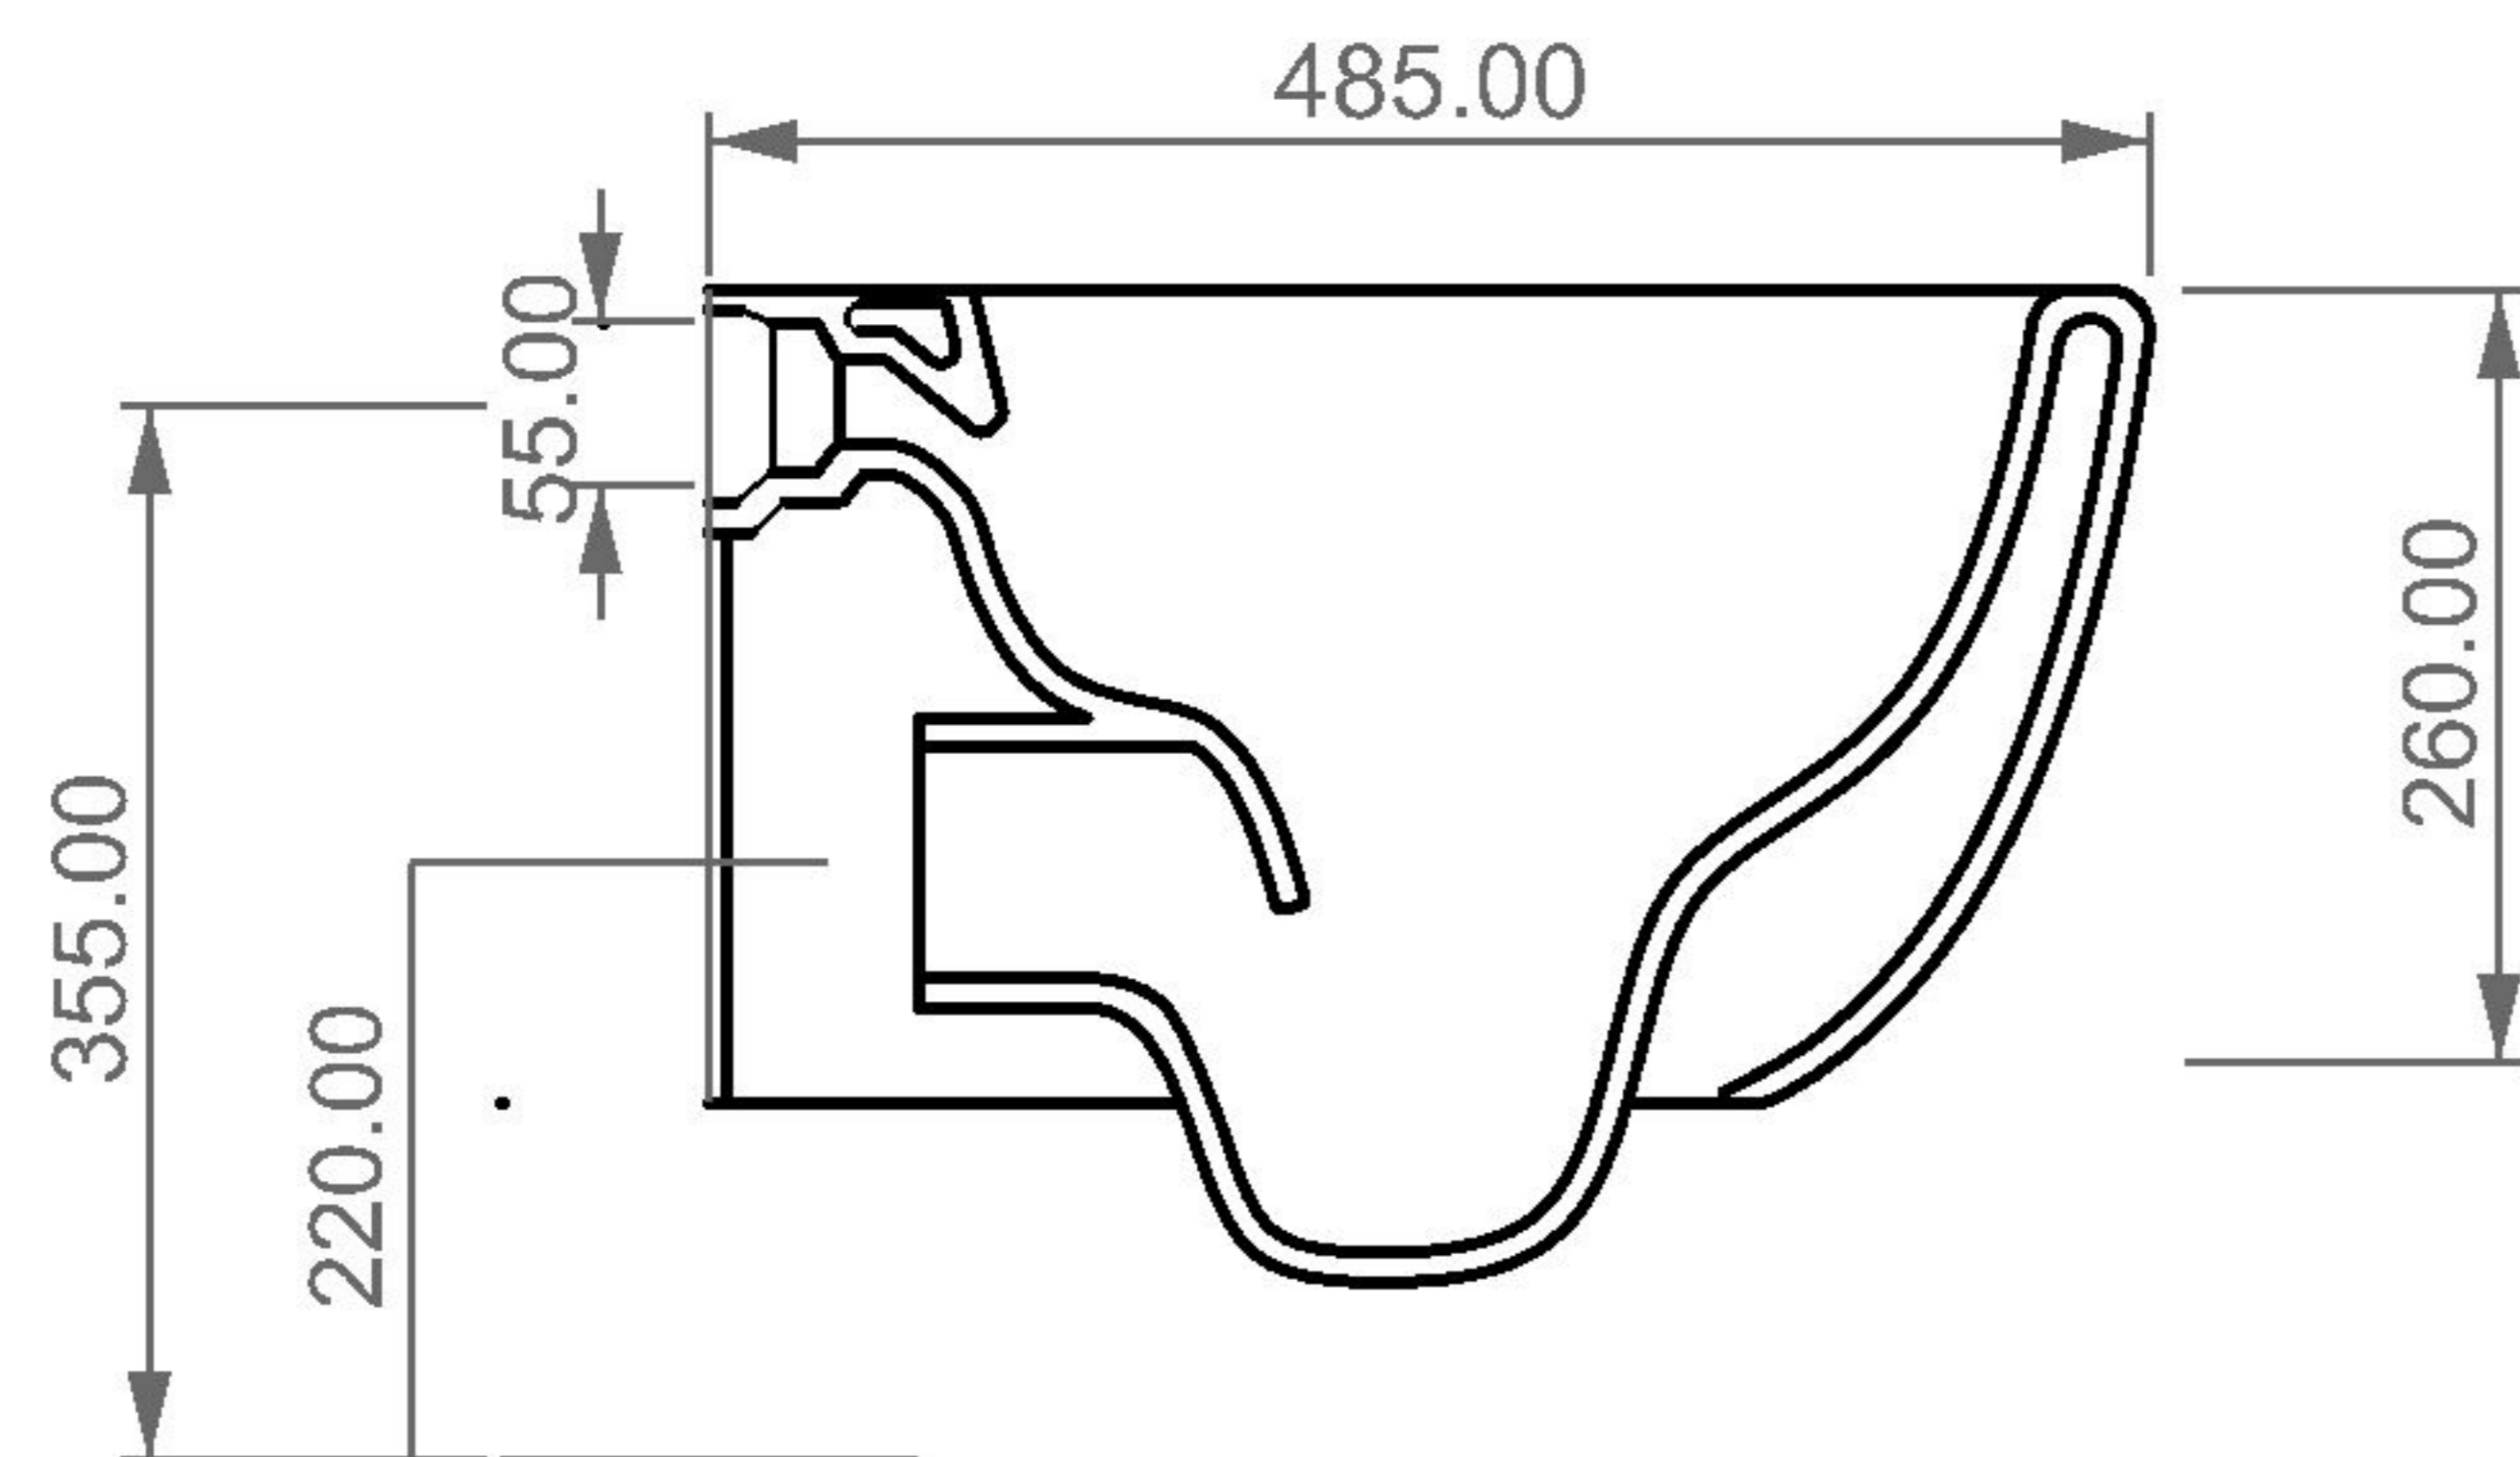

GSG
CERAMIC DESIGN

WC Sospeso LIKE xxs
WC wall hung LIKE xxs

FRONT

TOP

LEFT

REAR

SECTION

Designation

Vaso sospeso LIKE xxs
WC wall hung LIKE xxs

Cod. LKWCSO

Scale

1:10

GSG
CERAMIC DESIGN

This drawing including the respective data may neither be duplicated nor modified nor altered without the consent of GSG Ceramic Design. The use of the data/technical drawings take place at users own risk and under exclusion of any liability of GSG Ceramic Design. The dimensions are not binding; products are subject to changes. Measurement shown may be subjected to small variations or are indicative.