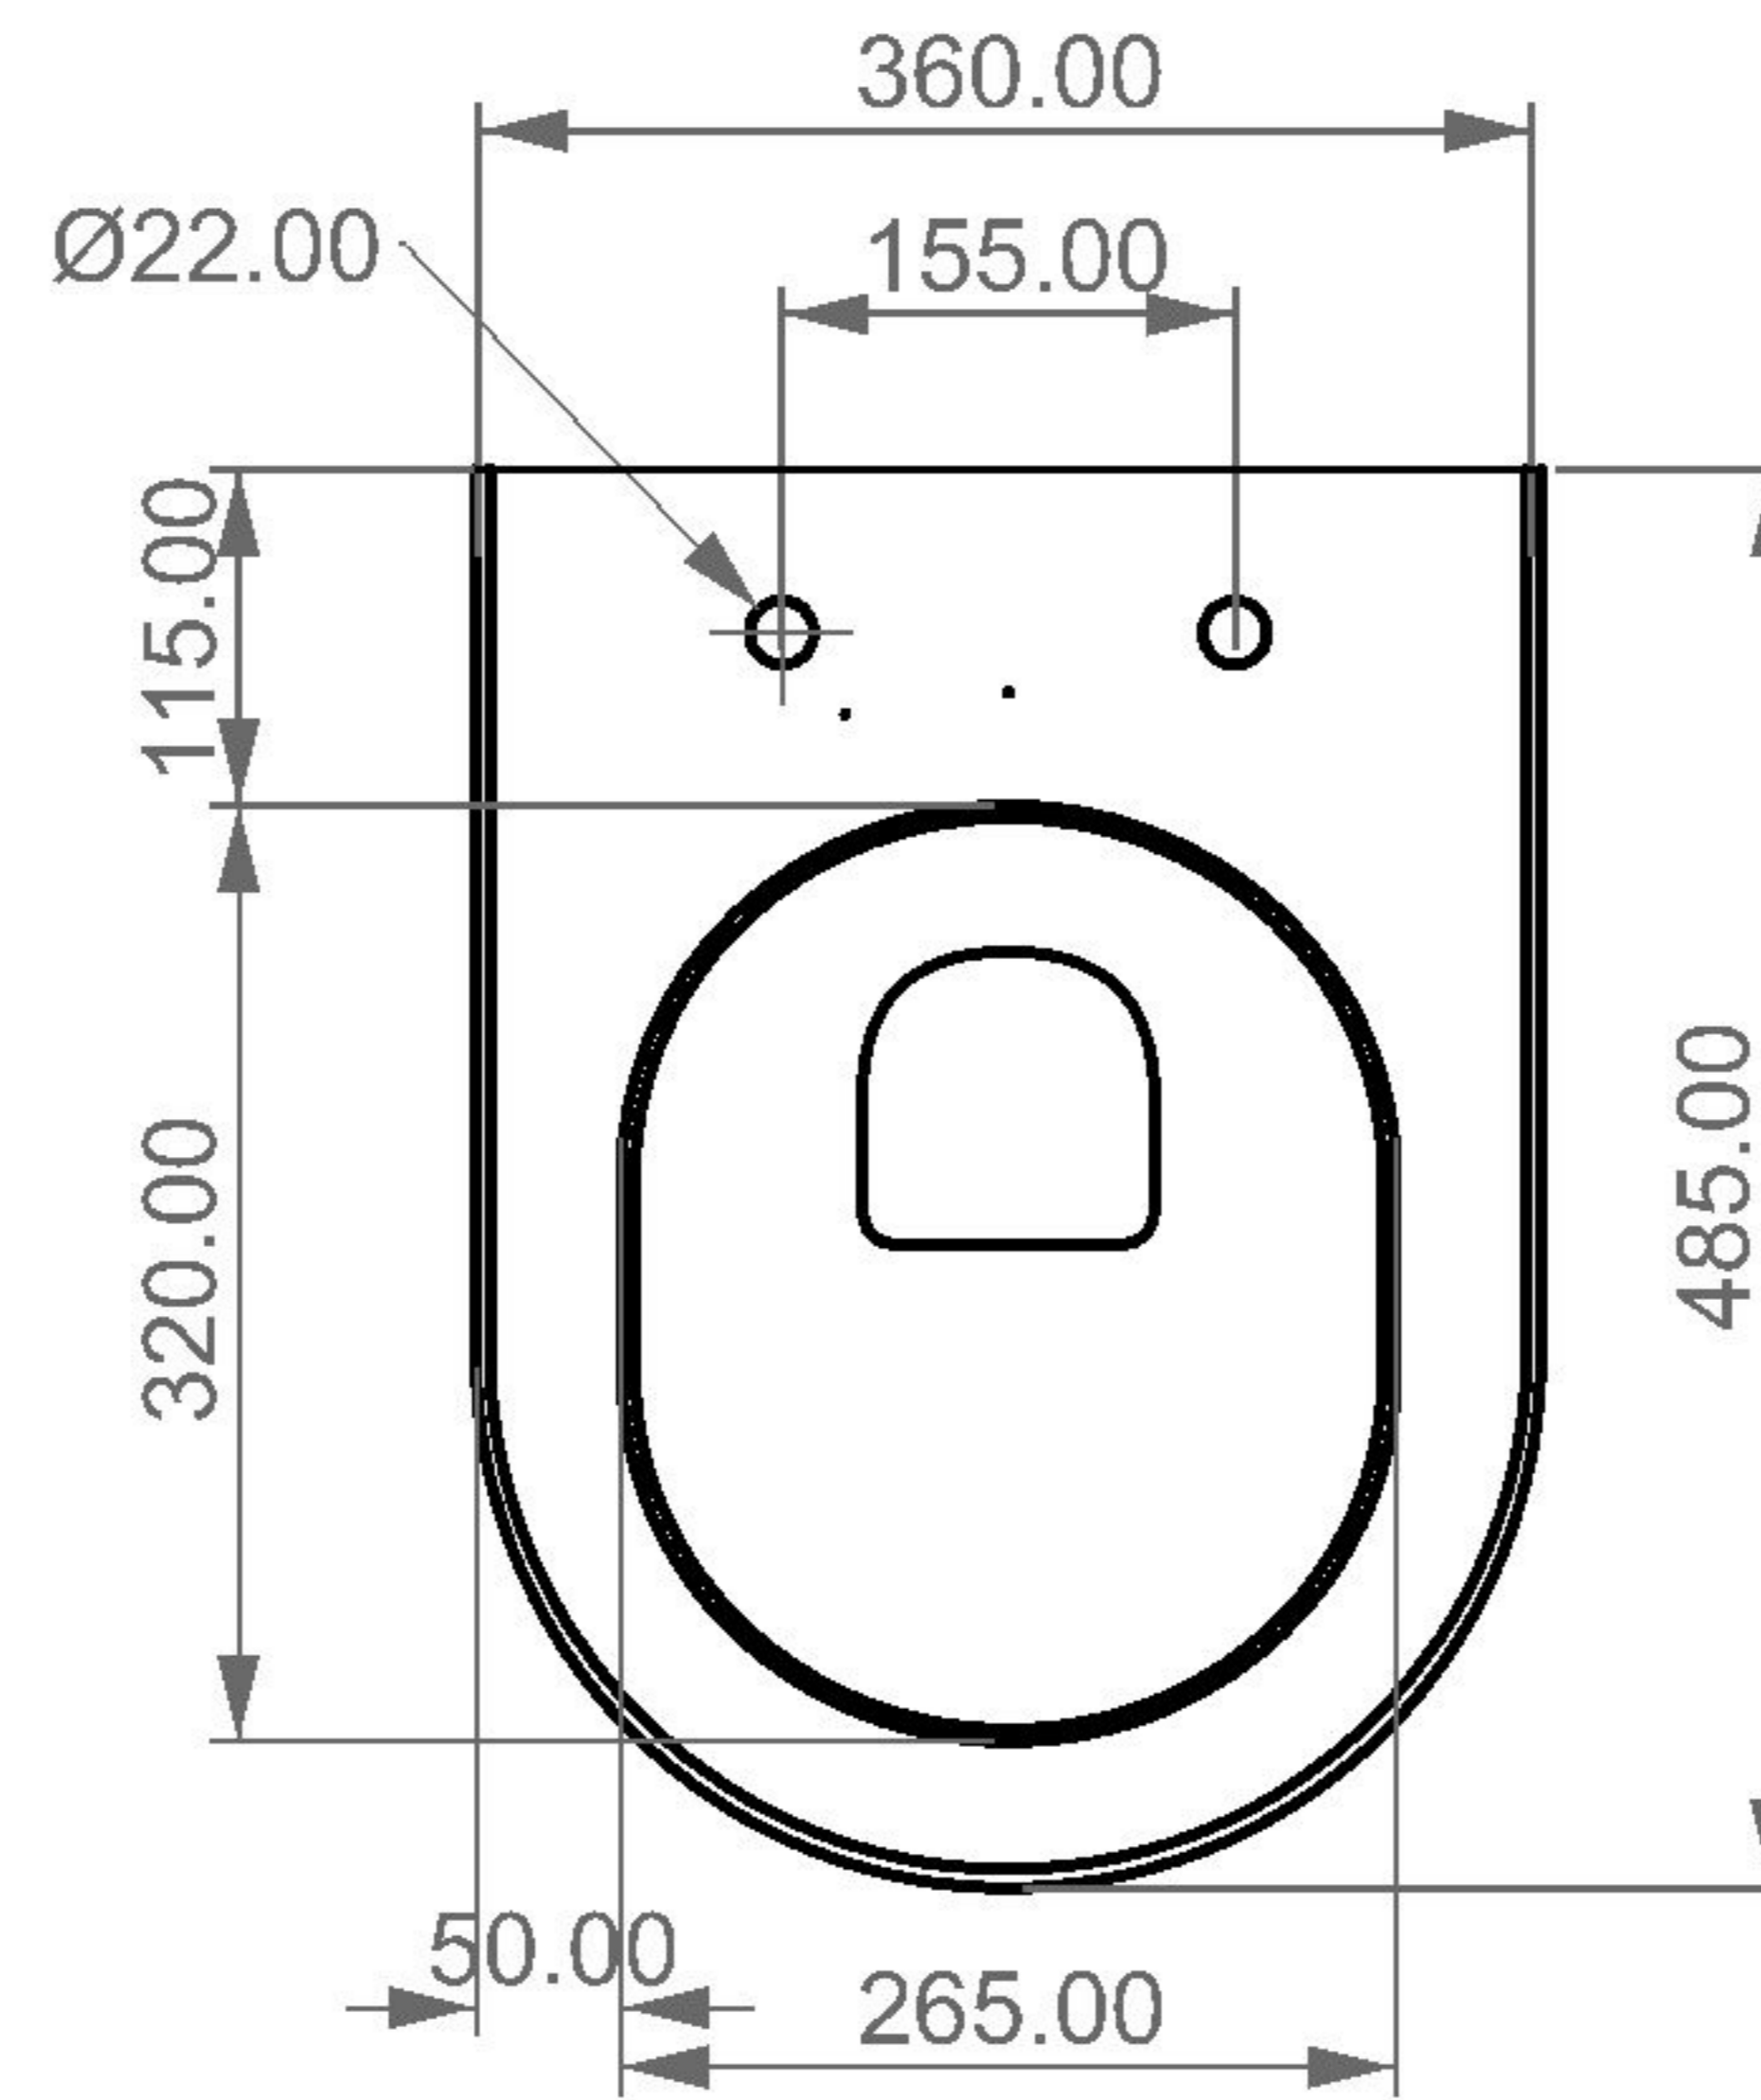

GSG
CERAMIC DESIGN

WC Sospeso LIKE xxs
WC wall hung LIKE xxs

FRONT

TOP

LEFT

REAR

SECTION

Designation

Vaso sospeso LIKE xxs
WC wall hung LIKE xxs

Cod. LKWCSO

Scale

1:10

GSG
CERAMIC DESIGN

This drawing including the respective data may neither be duplicated nor modified nor altered without the consent of GSG Ceramic Design. The use of the data/technical drawings take place at users own risk and under exclusion of any liability of GSG Ceramic Design. The dimensions are not binding; products are subject to changes. Measurement shown may be subjected to small variations or are indicative.