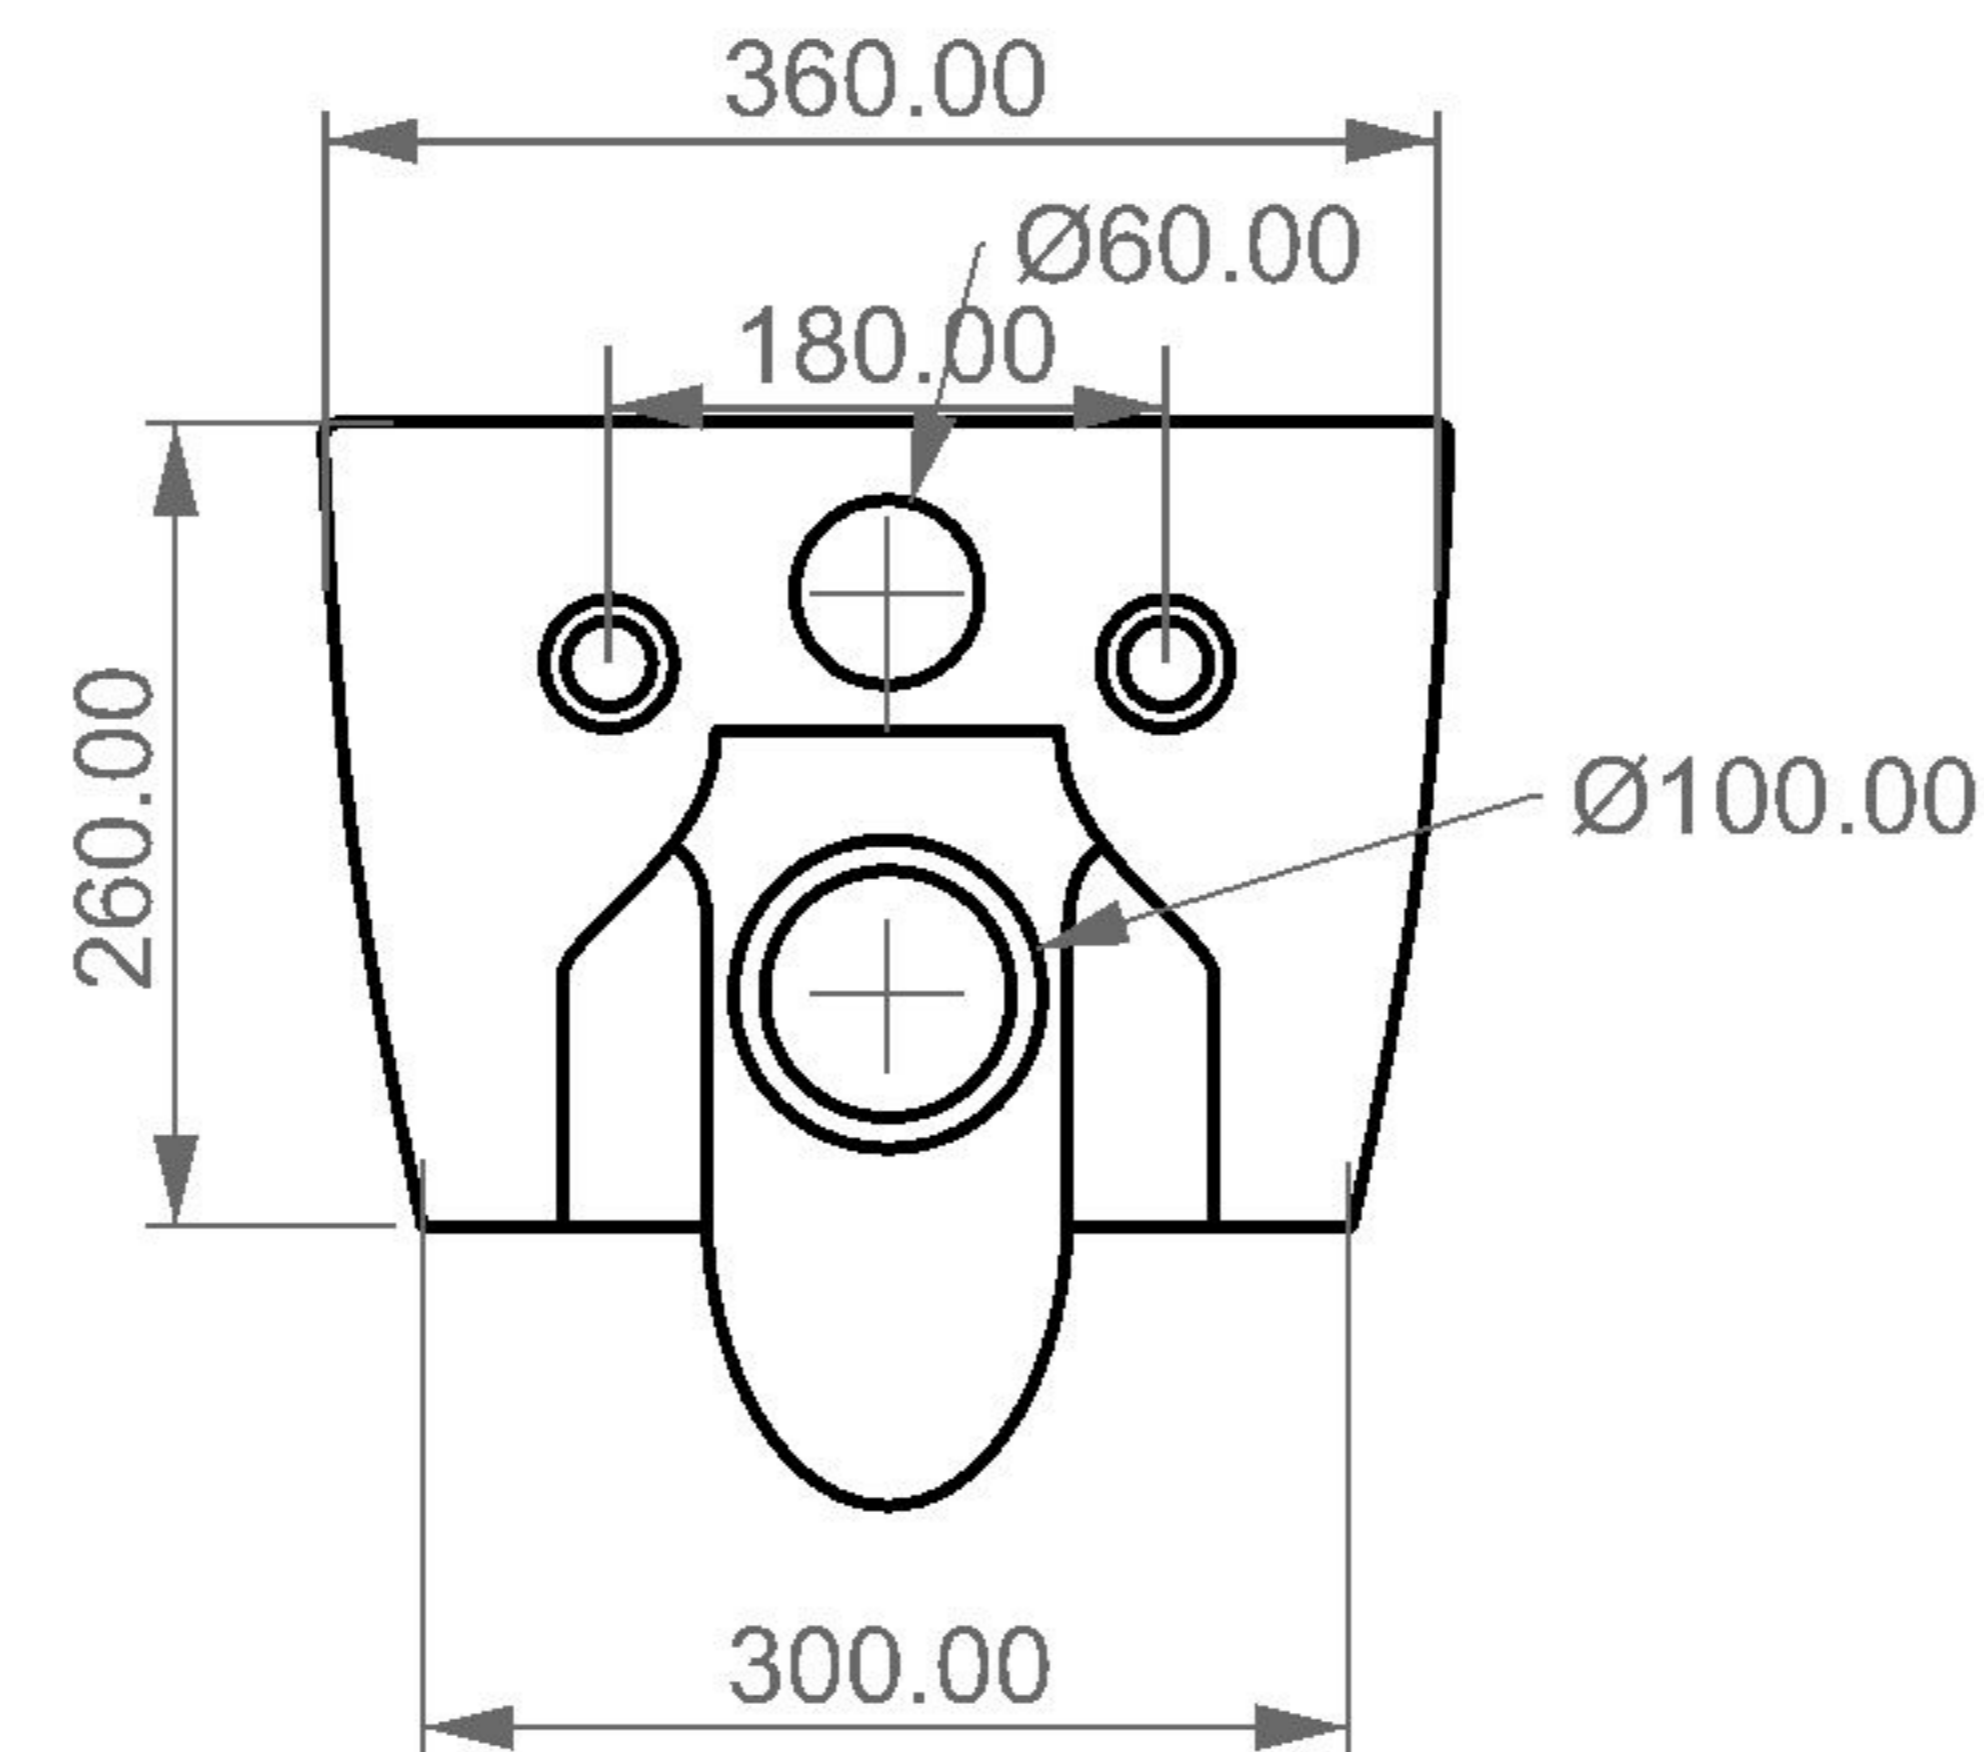

GSG
CERAMIC DESIGN

WC Sospeso LIKE xxs
WC wall hung LIKE xxs

FRONT

TOP

LEFT

REAR

SECTION

Designation

Vaso sospeso LIKE xxs
WC wall hung LIKE xxs

Cod. LKWCSO

Scale

1:10

GSG
CERAMIC DESIGN

This drawing including the respective data may neither be duplicated nor modified nor altered without the consent of GSG Ceramic Design. The use of the data/technical drawings take place at users own risk and under exclusion of any liability of GSG Ceramic Design. The dimensions are not binding; products are subject to changes. Measurement shown may be subjected to small variations or are indicative.