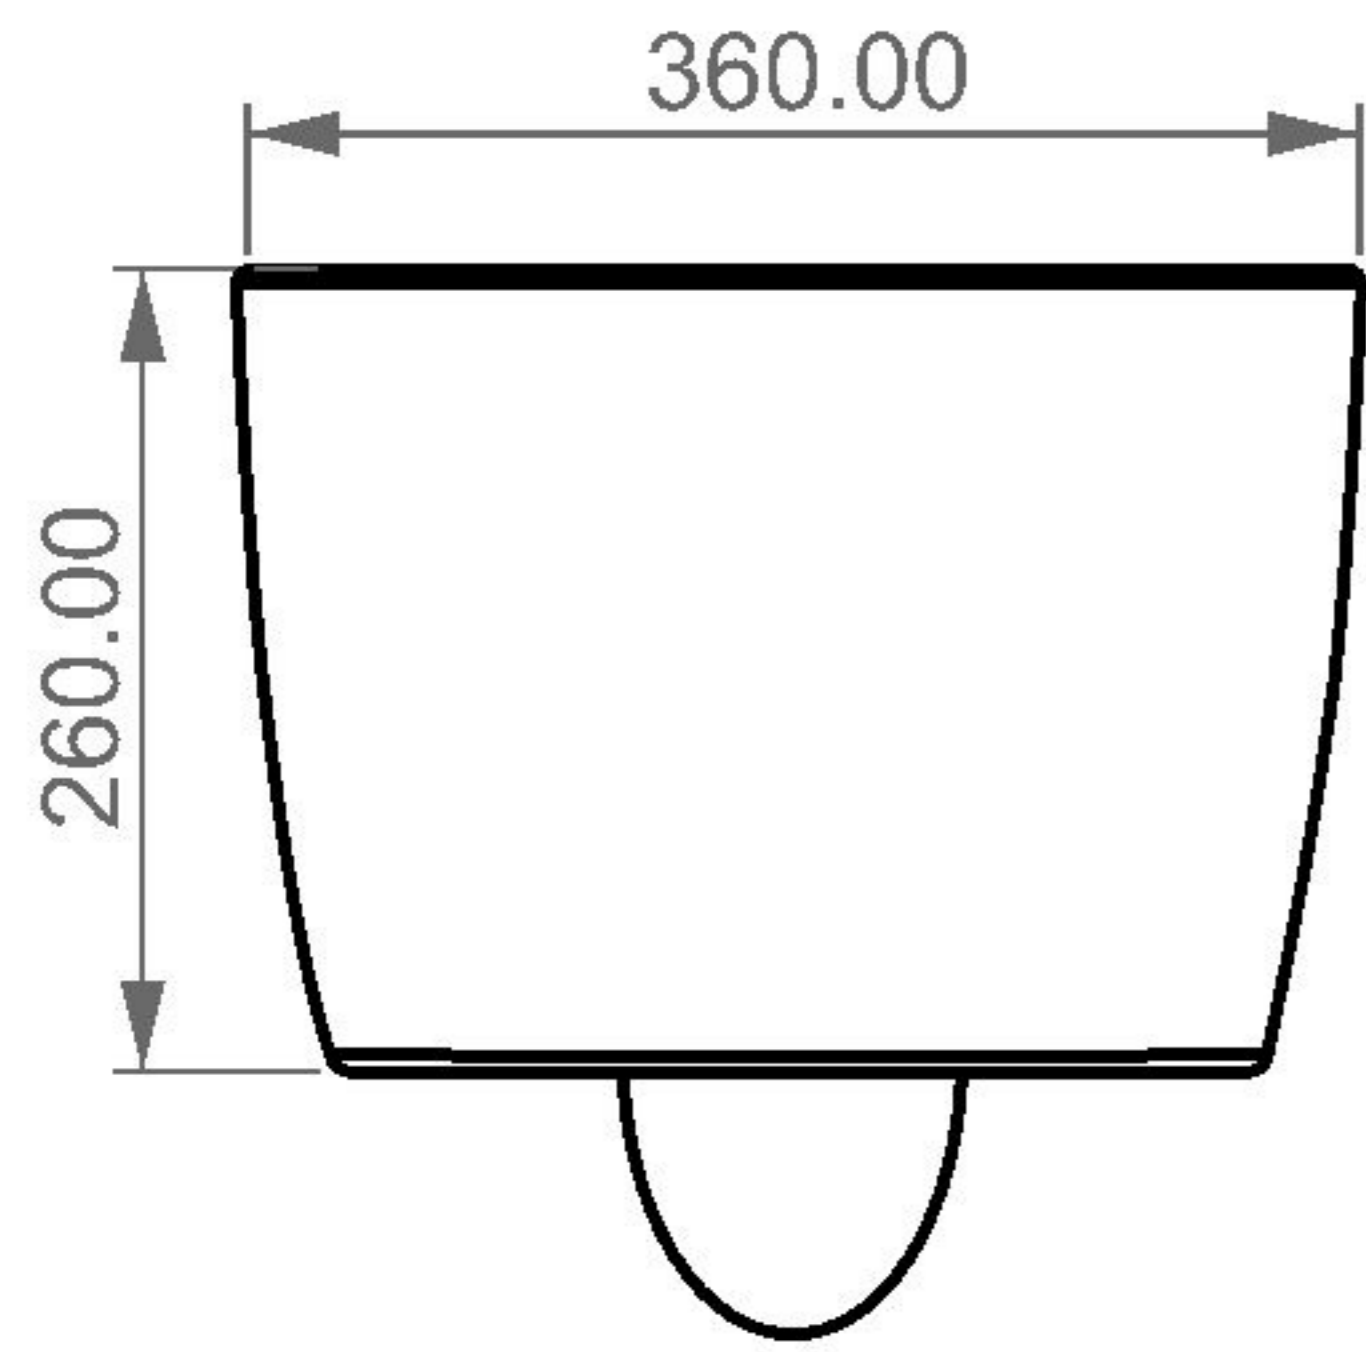

GSG
CERAMIC DESIGN

wc sospeso LIKE
wc wall hung LIKE

FRONT

LEFT

TOP

REAR

SECTION

Designation wc sospeso LIKE wc wall hung LIKE	GSG CERAMIC DESIGN
Scale 1:10	This drawing including the respective data may neither be duplicated nor modified nor altered without the consent of GSG Ceramic Design. The use of the data/technical drawings take place at users own risk and under exclusion of any liability of GSG Ceramic Design. The dimensions are not binding; products are subject to changes. Measurement shown may be subjected to small variations or are indicative.
cod. LKWCSO	