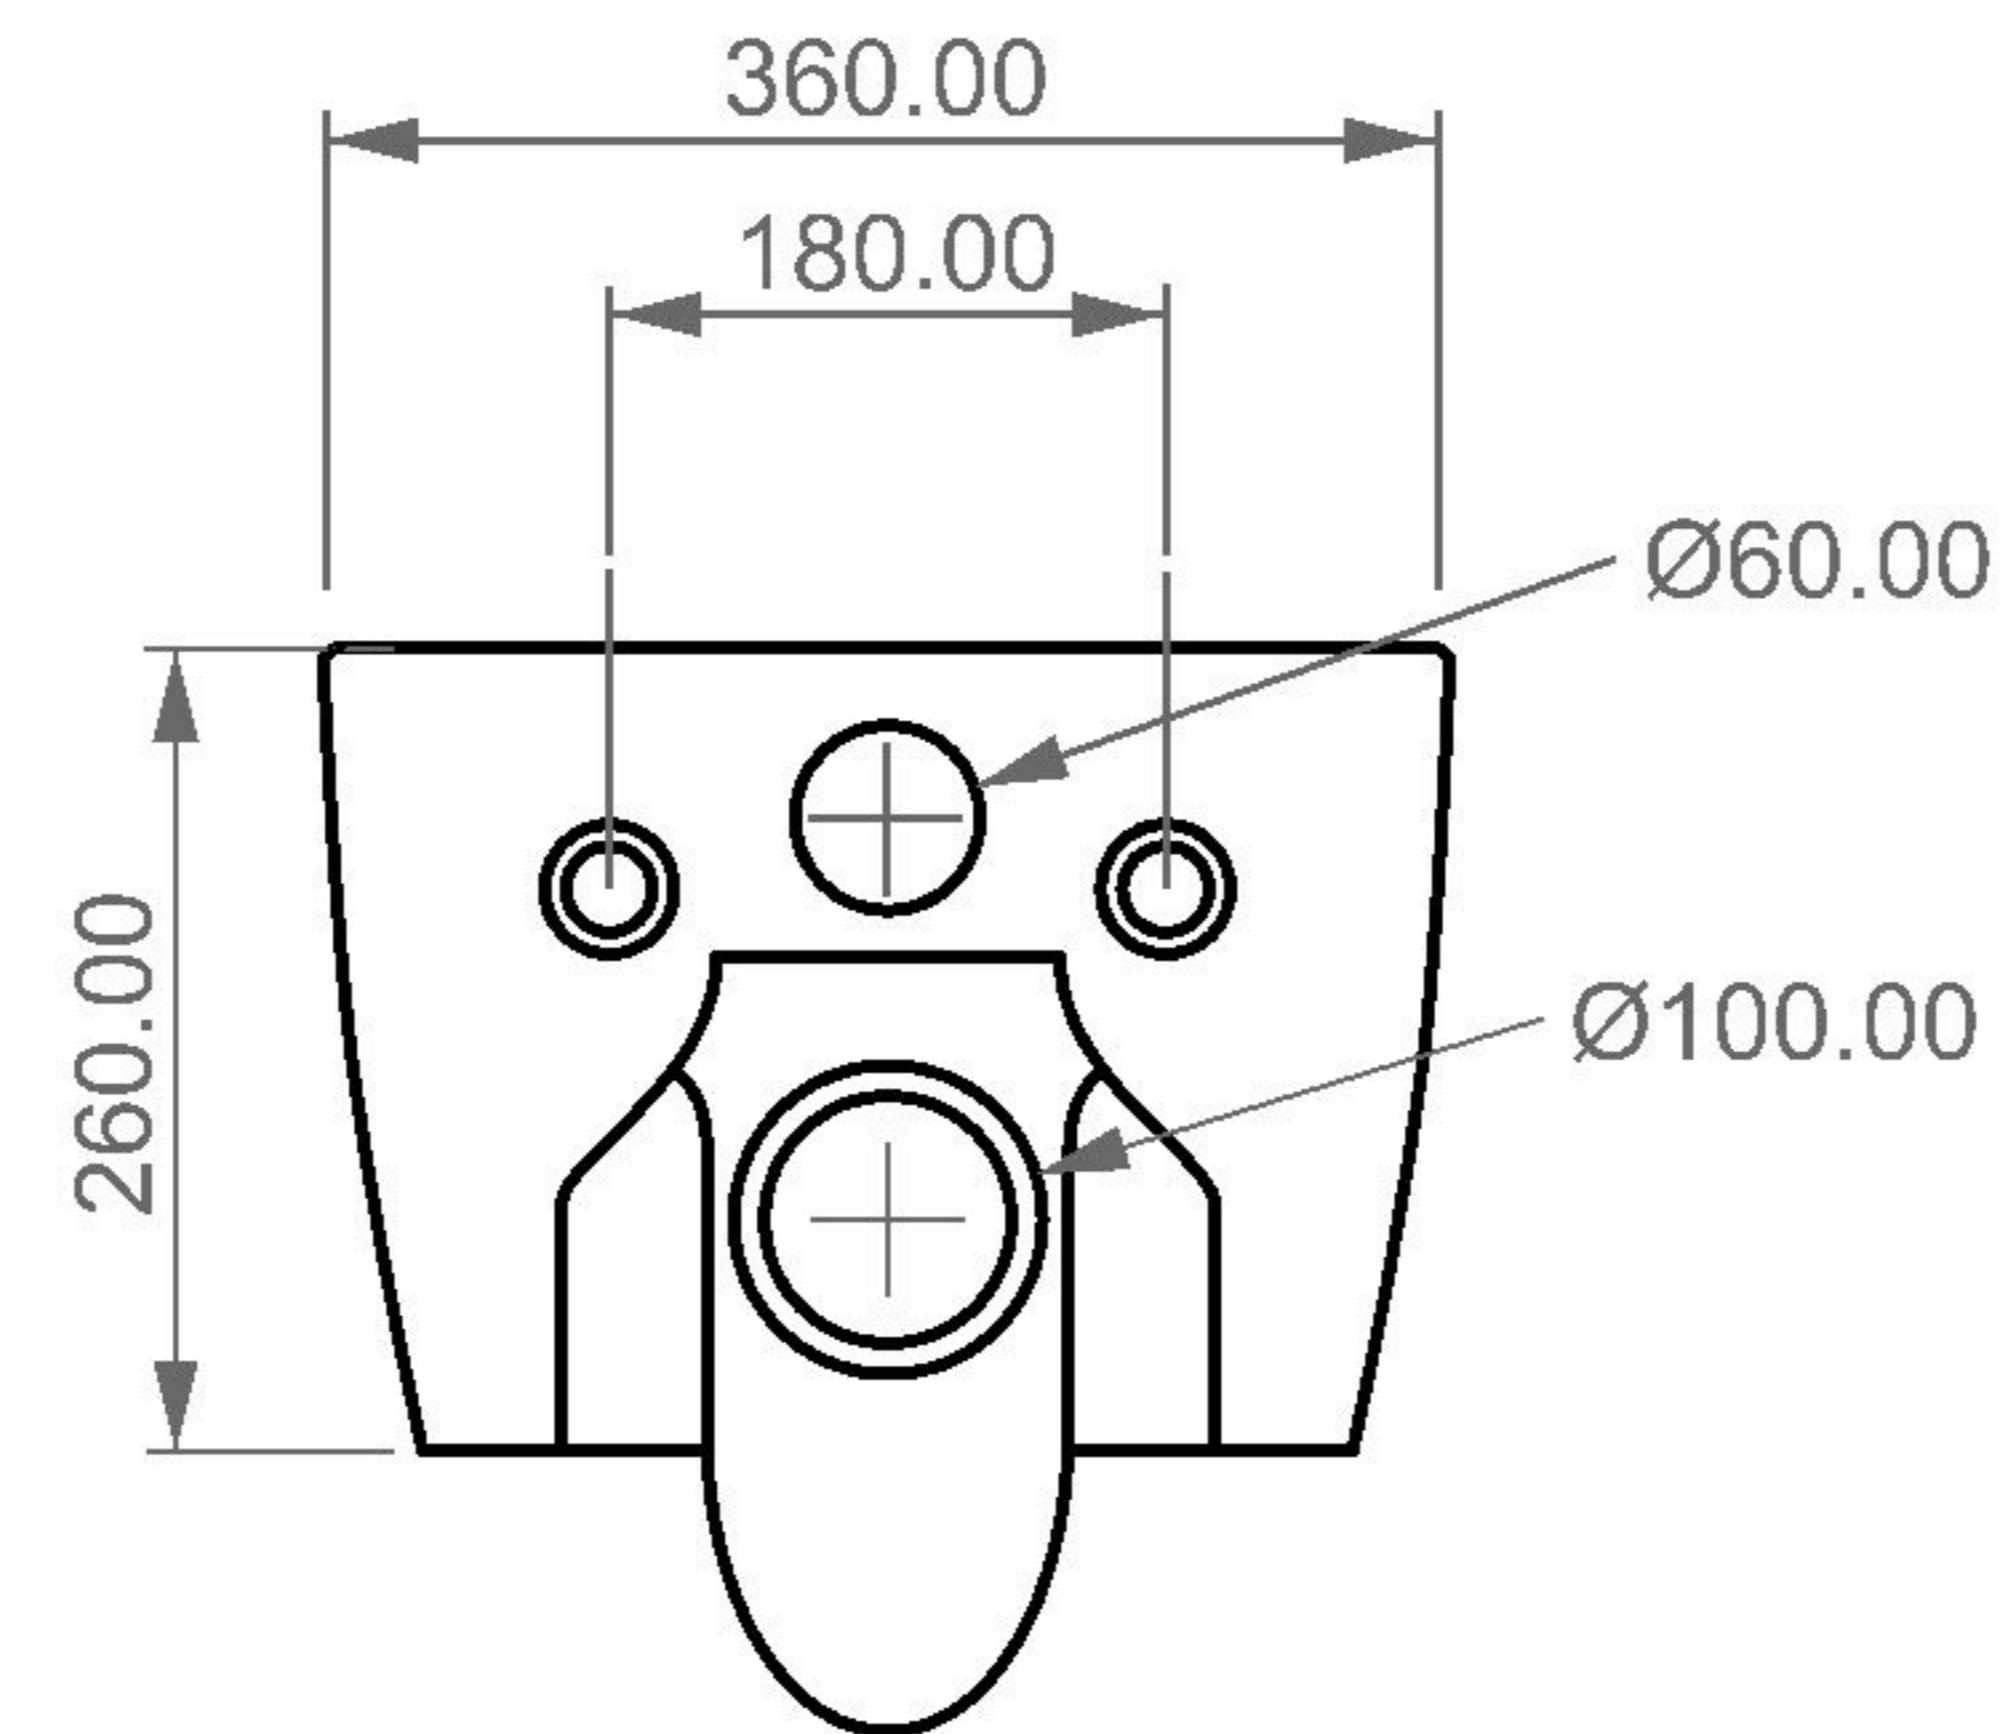

GSG
CERAMIC DESIGN

wc sospeso LIKE
wc wall hung LIKE

FRONT

LEFT

TOP

REAR

SECTION

Designation wc sospeso LIKE wc wall hung LIKE	GSG CERAMIC DESIGN
Scale 1:10	This drawing including the respective data may neither be duplicated nor modified nor altered without the consent of GSG Ceramic Design. The use of the data/technical drawings take place at users own risk and under exclusion of any liability of GSG Ceramic Design. The dimensions are not binding; products are subject to changes. Measurement shown may be subjected to small variations or are indicative.
cod. LKWCSO	