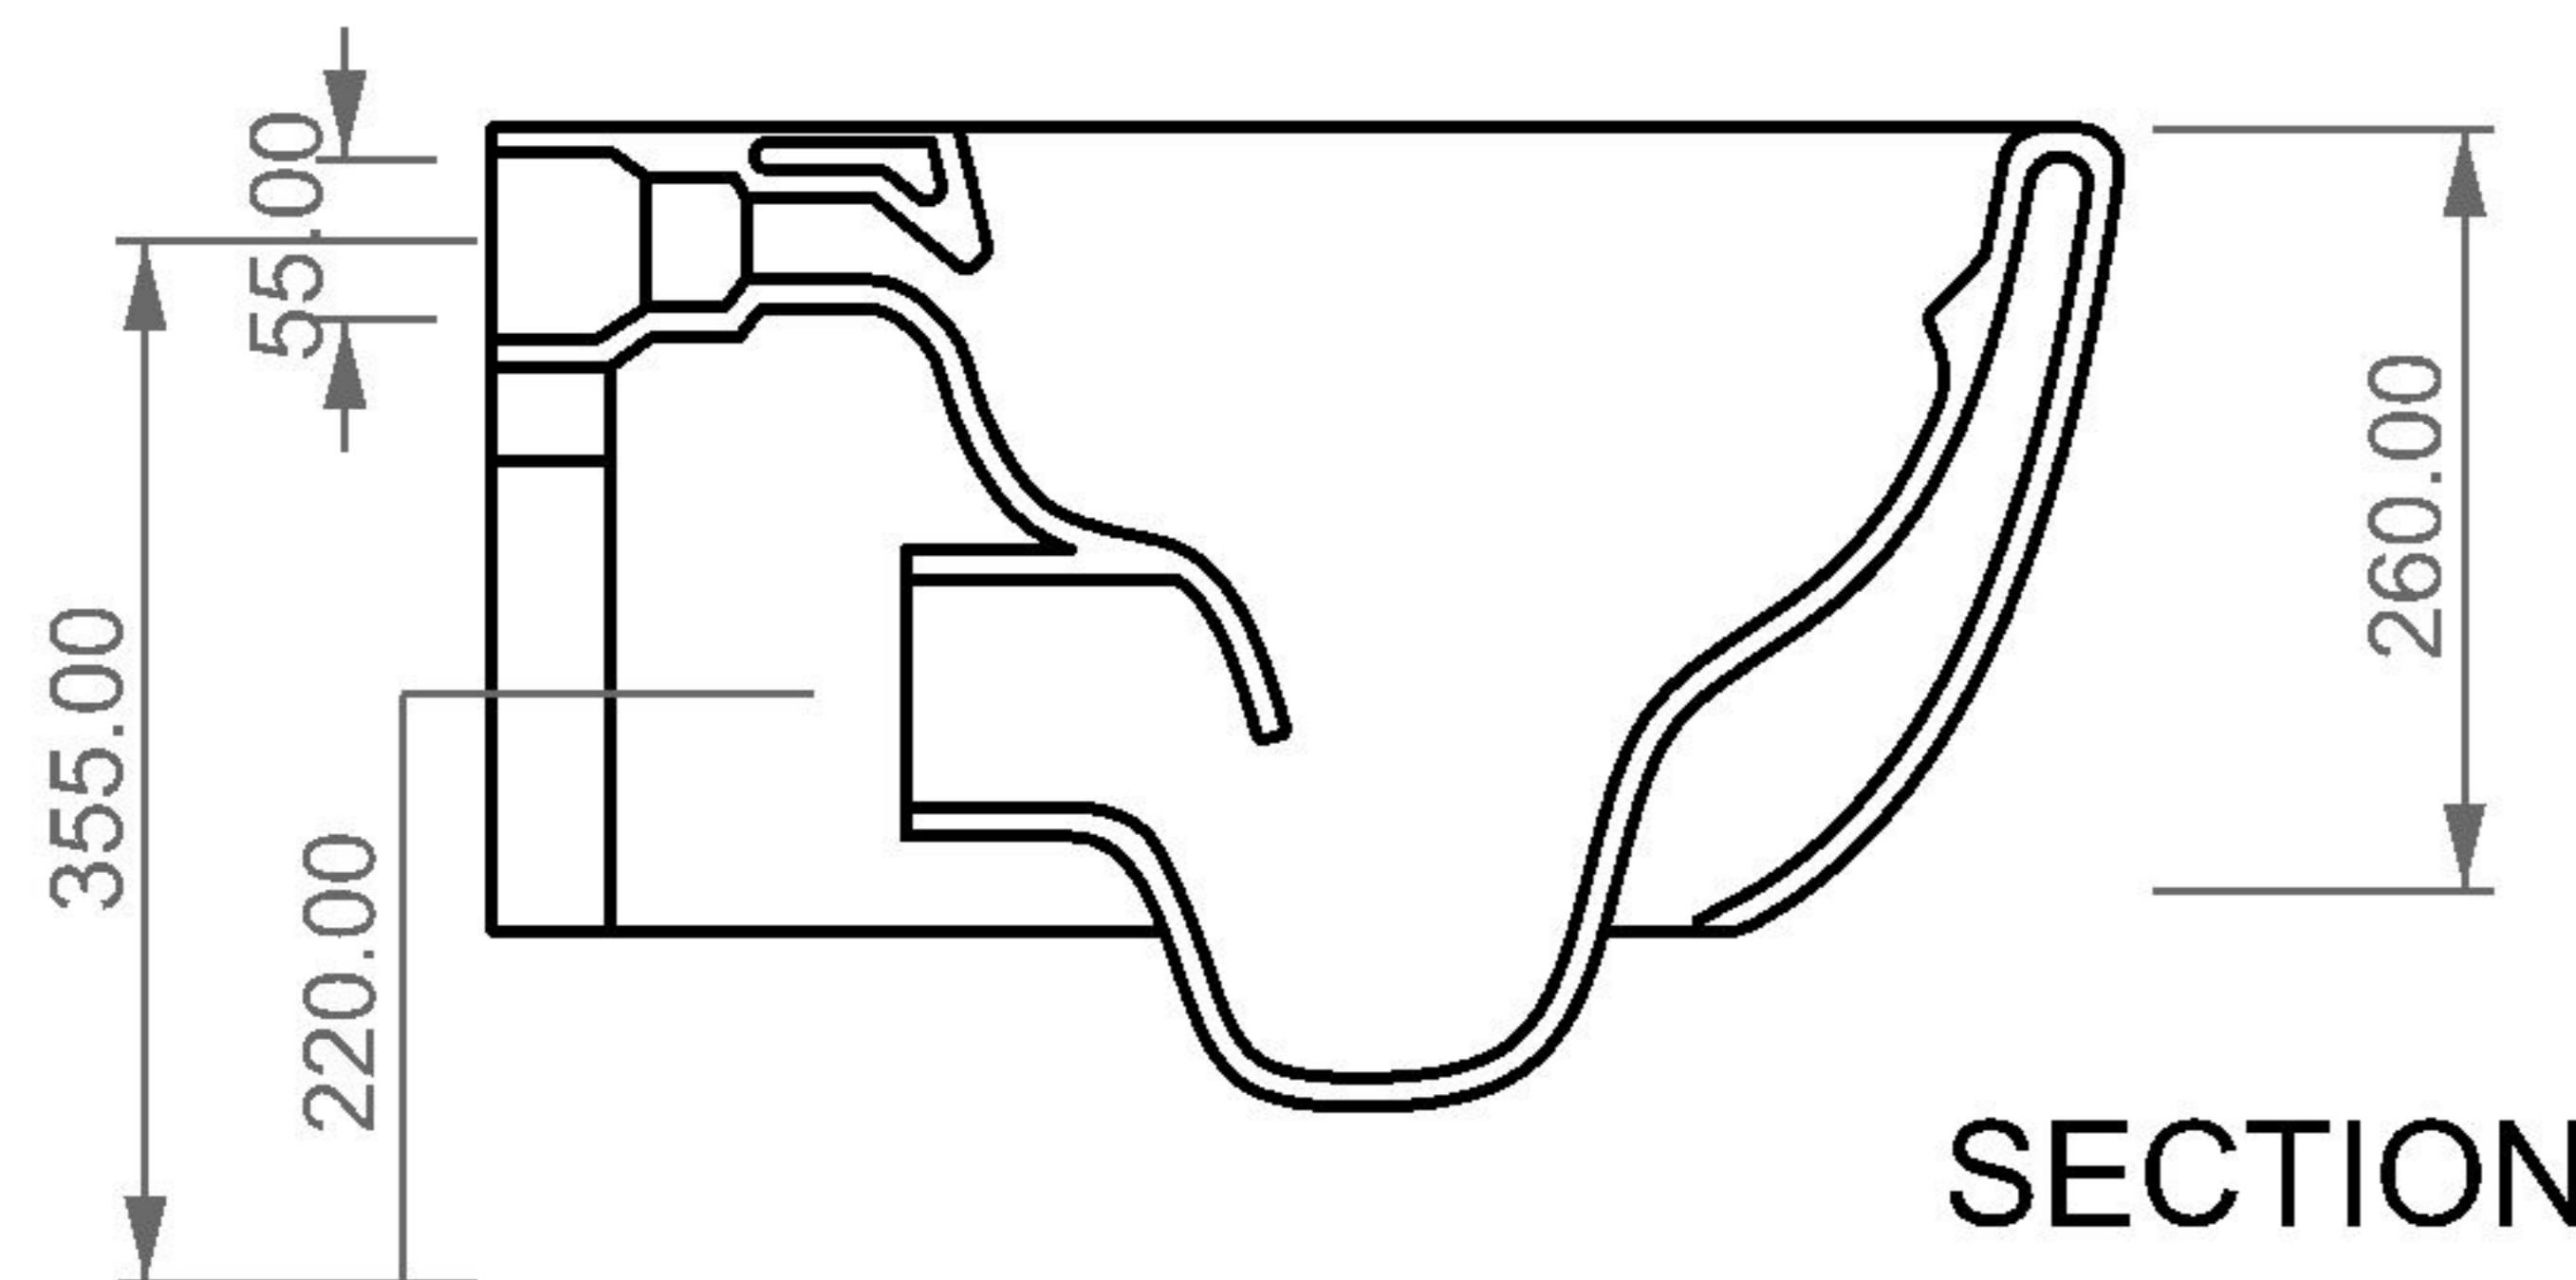

GSG
CERAMIC DESIGN

wc sospeso LIKE
wc wall hung LIKE

FRONT

LEFT

TOP

REAR

SECTION

Designation wc sospeso LIKE wc wall hung LIKE	GSG CERAMIC DESIGN
Scale 1:10	This drawing including the respective data may neither be duplicated nor modified nor altered without the consent of GSG Ceramic Design. The use of the data/technical drawings take place at users own risk and under exclusion of any liability of GSG Ceramic Design. The dimensions are not binding; products are subject to changes. Measurement shown may be subjected to small variations or are indicative.
cod. LKWCSO	