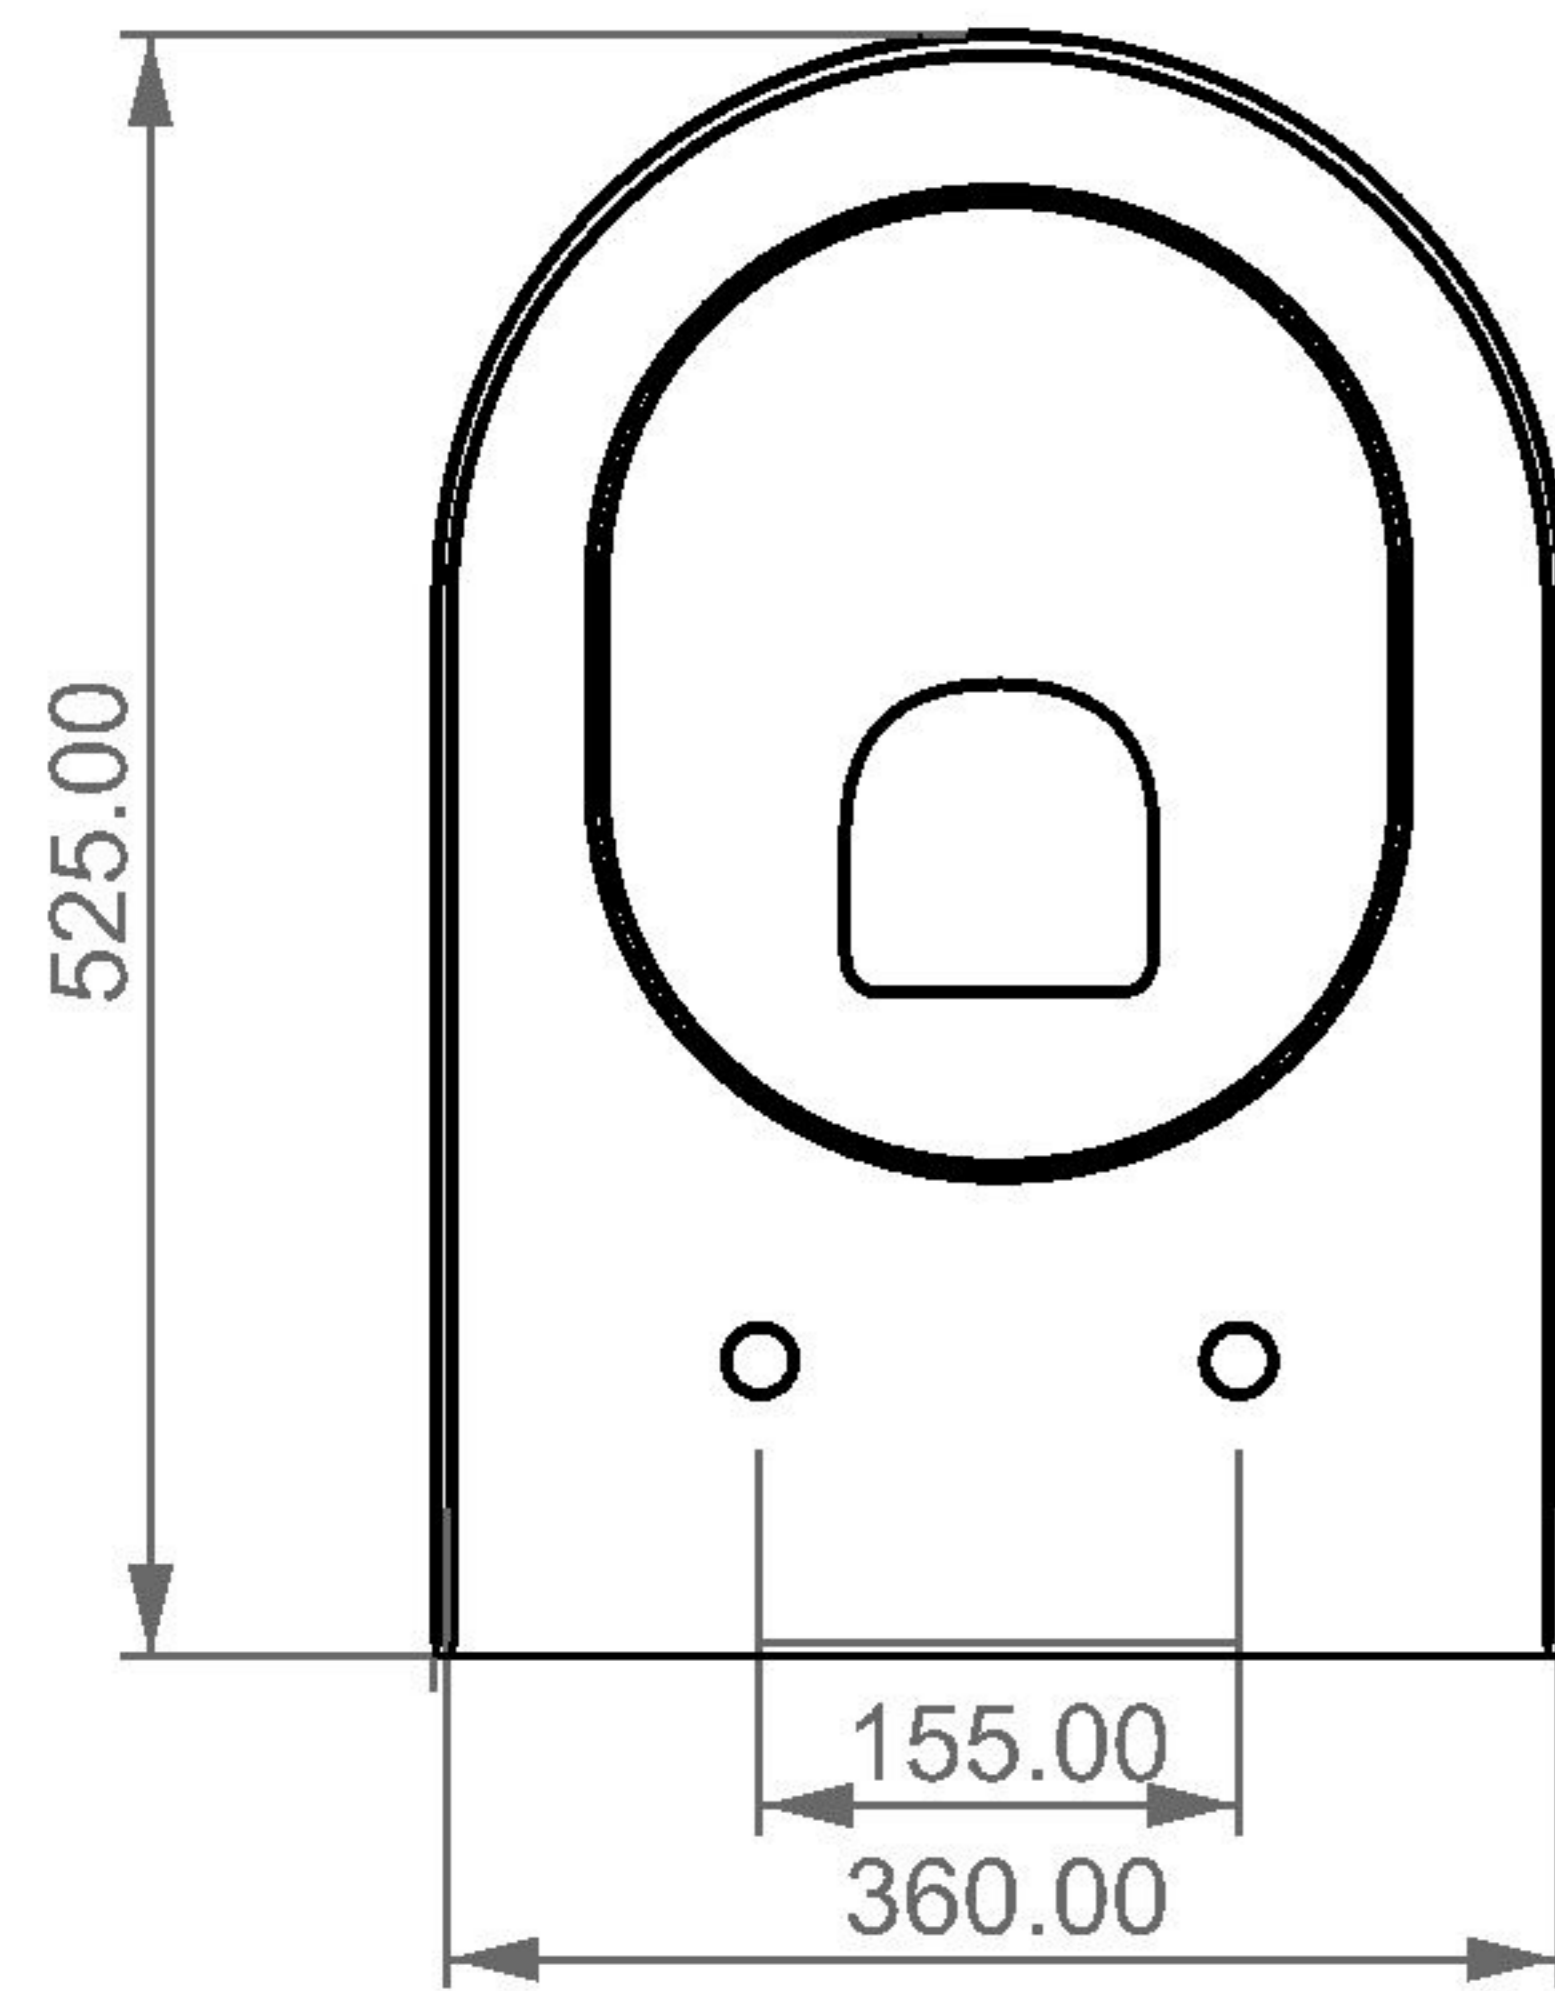

GSG
CERAMIC DESIGN

wc sospeso LIKE
wc wall hung LIKE

FRONT

LEFT

TOP

REAR

SECTION

Designation wc sospeso LIKE wc wall hung LIKE	GSG CERAMIC DESIGN
Scale 1:10	This drawing including the respective data may neither be duplicated nor modified nor altered without the consent of GSG Ceramic Design. The use of the data/technical drawings take place at users own risk and under exclusion of any liability of GSG Ceramic Design. The dimensions are not binding; products are subject to changes. Measurement shown may be subjected to small variations or are indicative.
cod. LKWCSO	