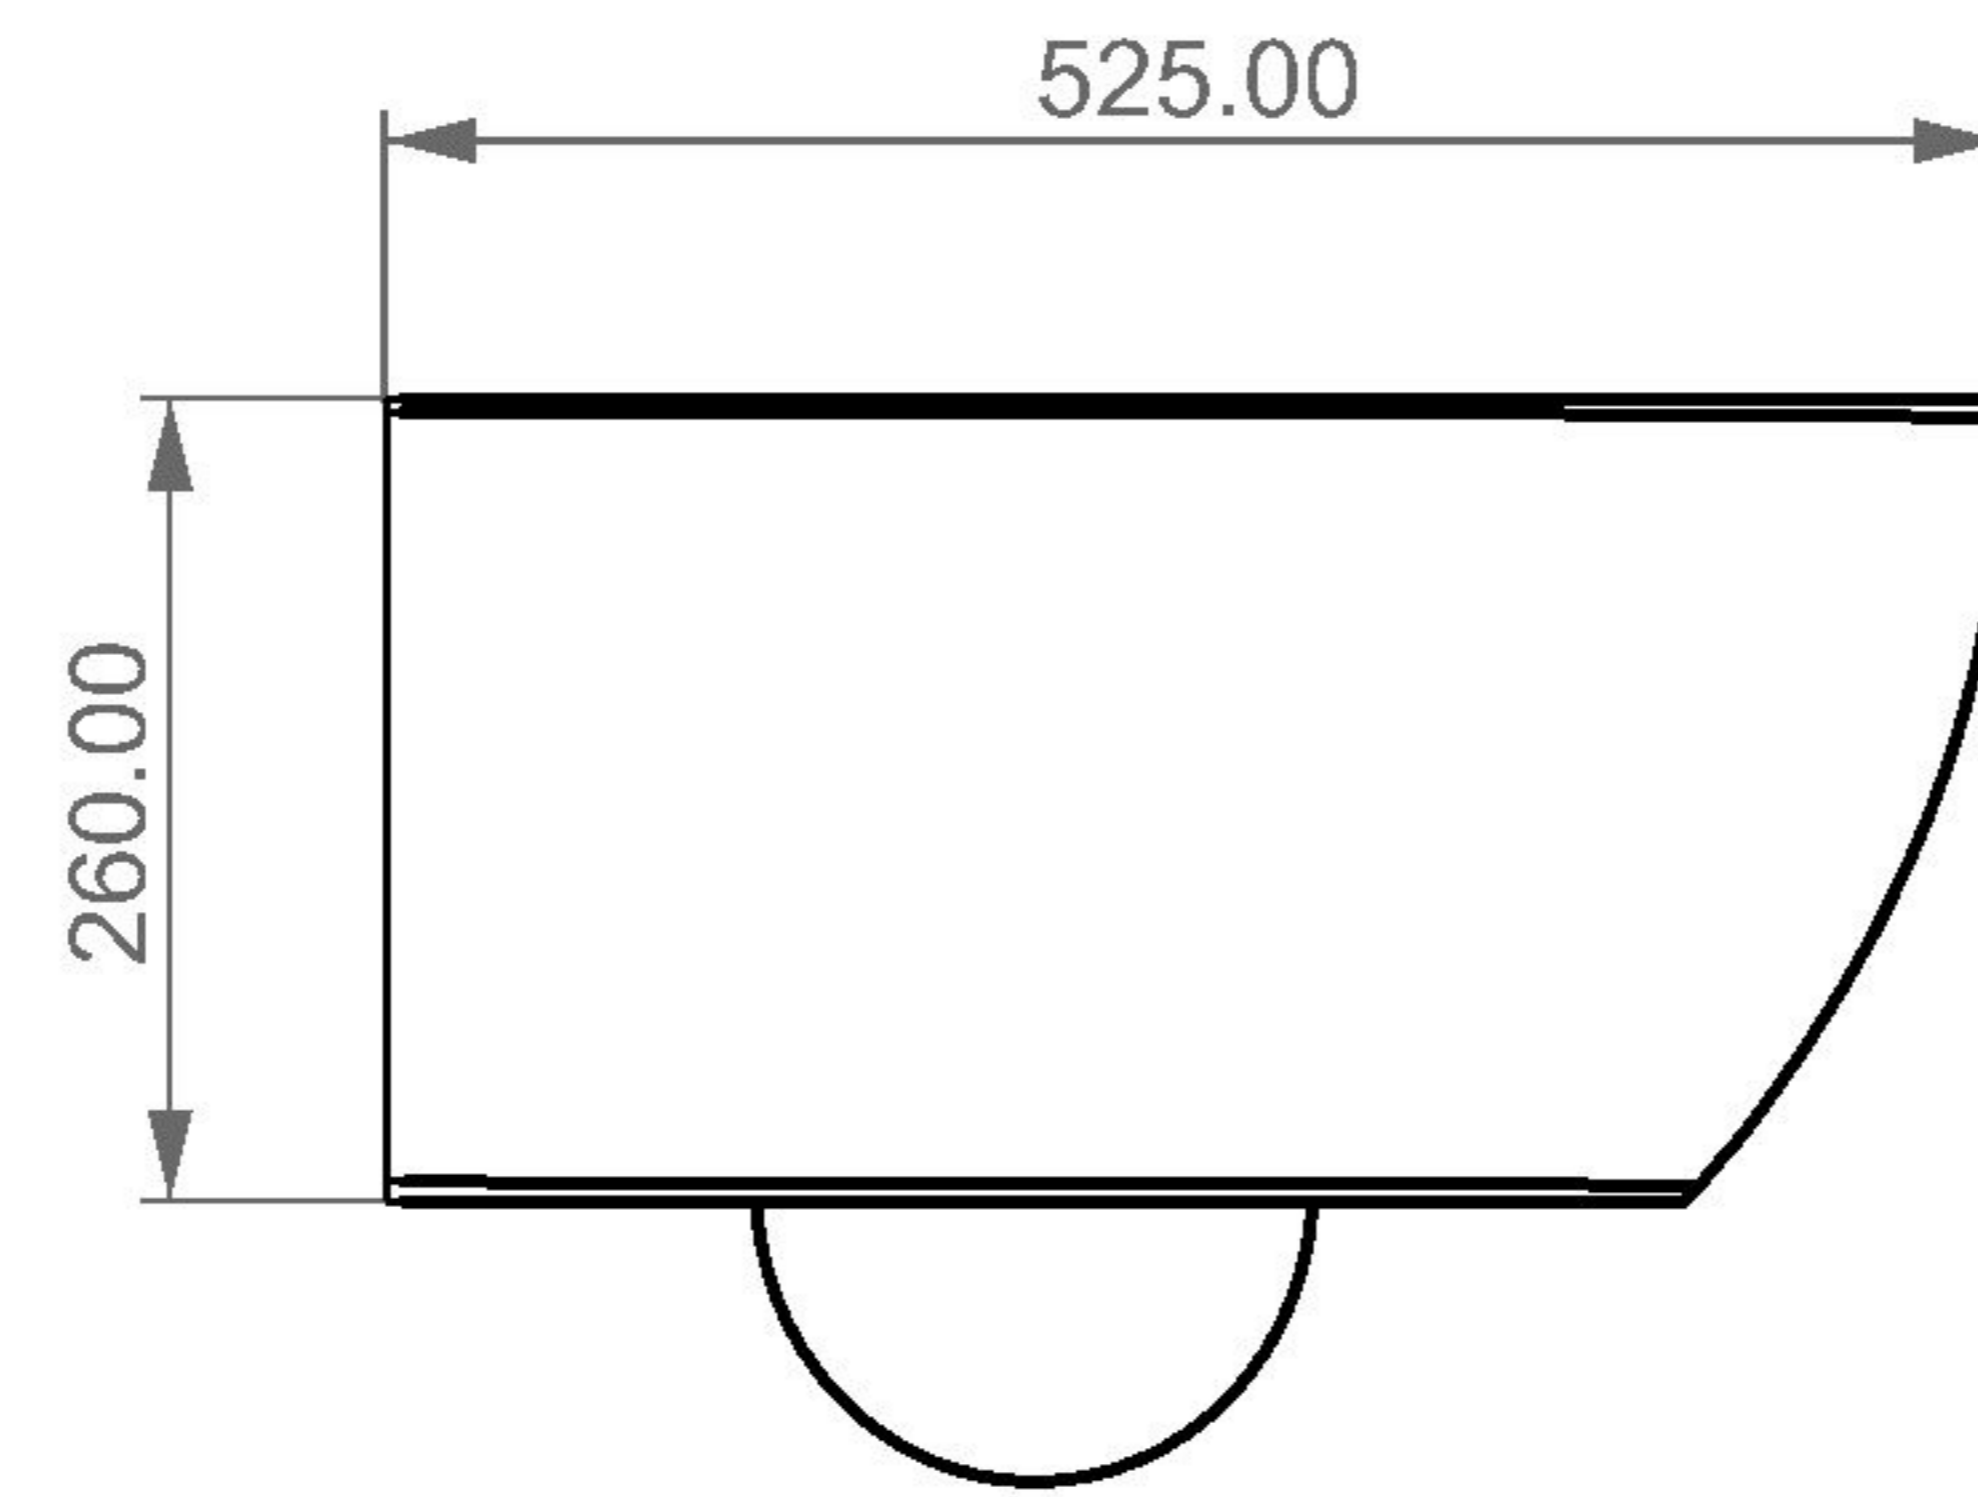

GSG
CERAMIC DESIGN

wc sospeso LIKE
wc wall hung LIKE

FRONT

LEFT

TOP

REAR

SECTION

Designation wc sospeso LIKE wc wall hung LIKE	GSG CERAMIC DESIGN
Scale 1:10	This drawing including the respective data may neither be duplicated nor modified nor altered without the consent of GSG Ceramic Design. The use of the data/technical drawings take place at users own risk and under exclusion of any liability of GSG Ceramic Design. The dimensions are not binding; products are subject to changes. Measurement shown may be subjected to small variations or are indicative.
cod. LKWCSO	