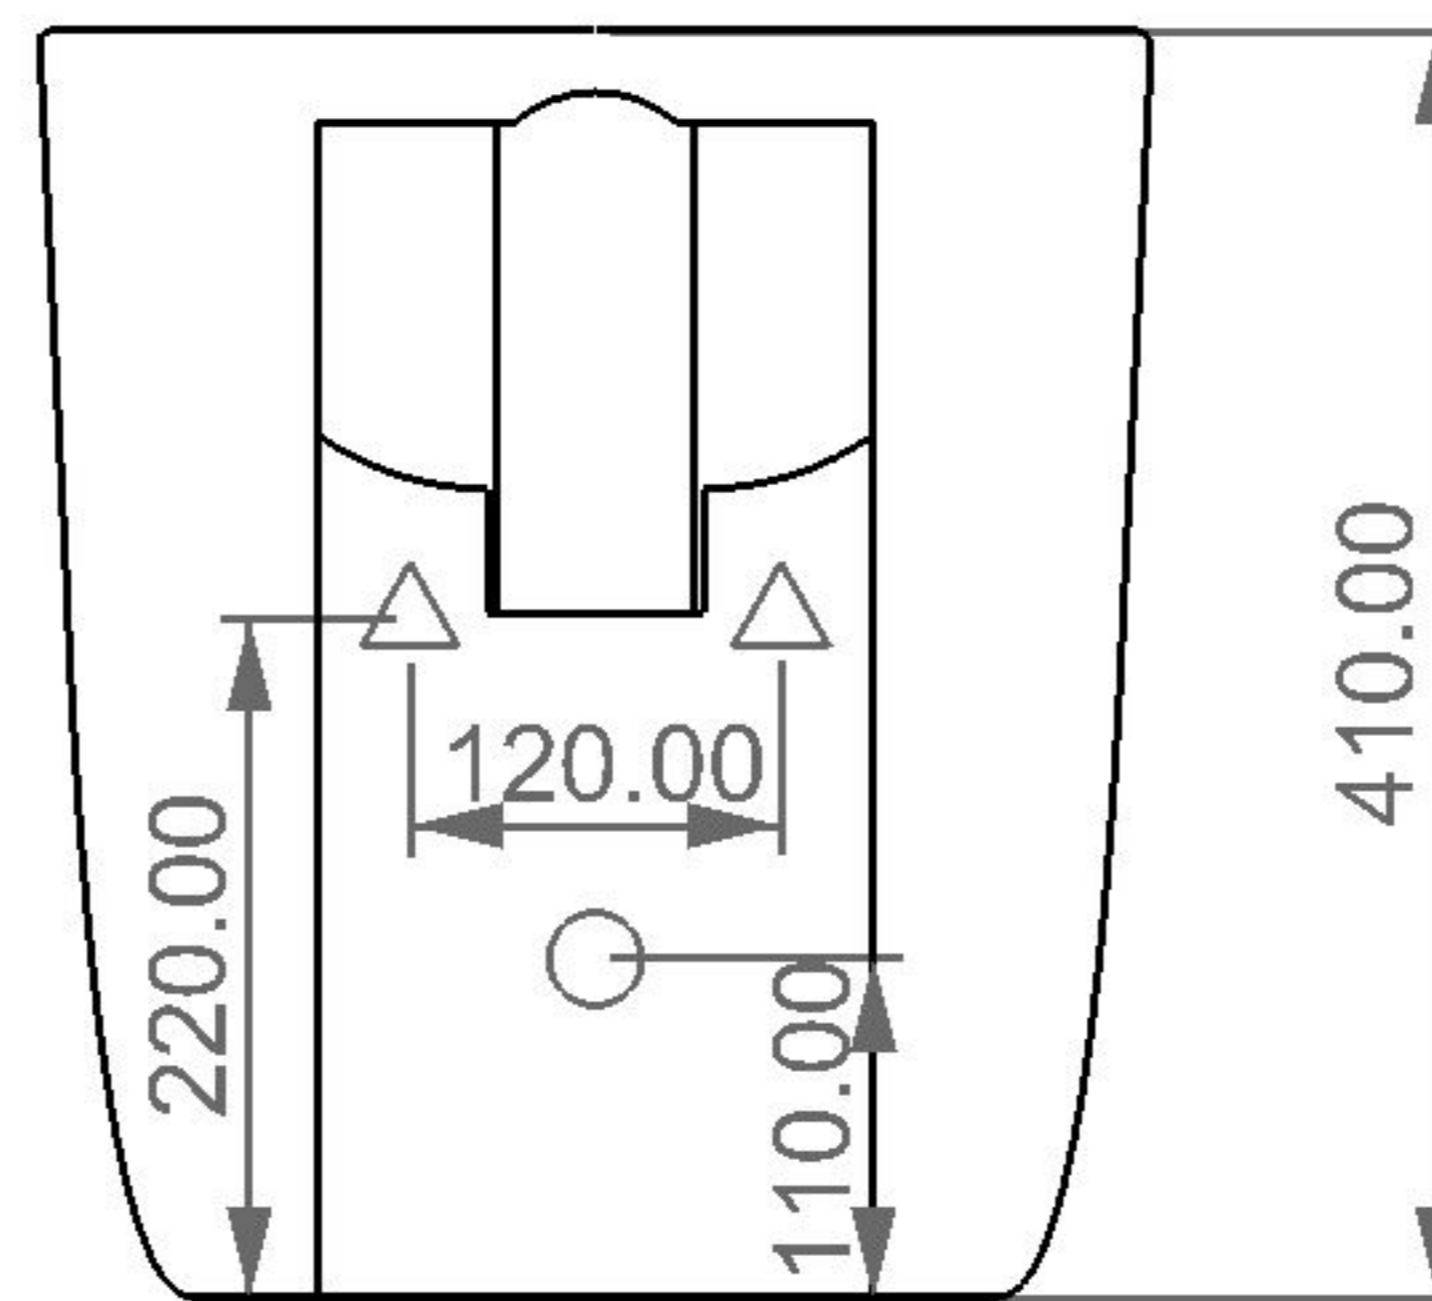

FRONT

LEFT

**GSG**  
CERAMIC DESIGN

bidet terra BRIO  
bidet back to wall BRIO

TOP

REAR

SECTION

<p>Designation</p> <p>bidet terra BRIO bidet back to wall BRIO</p>	<p><b>GSG</b> CERAMIC DESIGN</p>
<p>Scale</p> <p>1:10</p>	<p>This drawing including the respective data may neither be duplicated nor modified nor altered without the consent of GSG Ceramic Design. The use of the data/technical drawings take place at users own risk and under exclusion of any liability of GSG Ceramic Design. The dimensions are not binding; products are subject to changes. Measurement shown may be subjected to small variations or are indicative.</p>
<p>cod. BRBI01</p>	