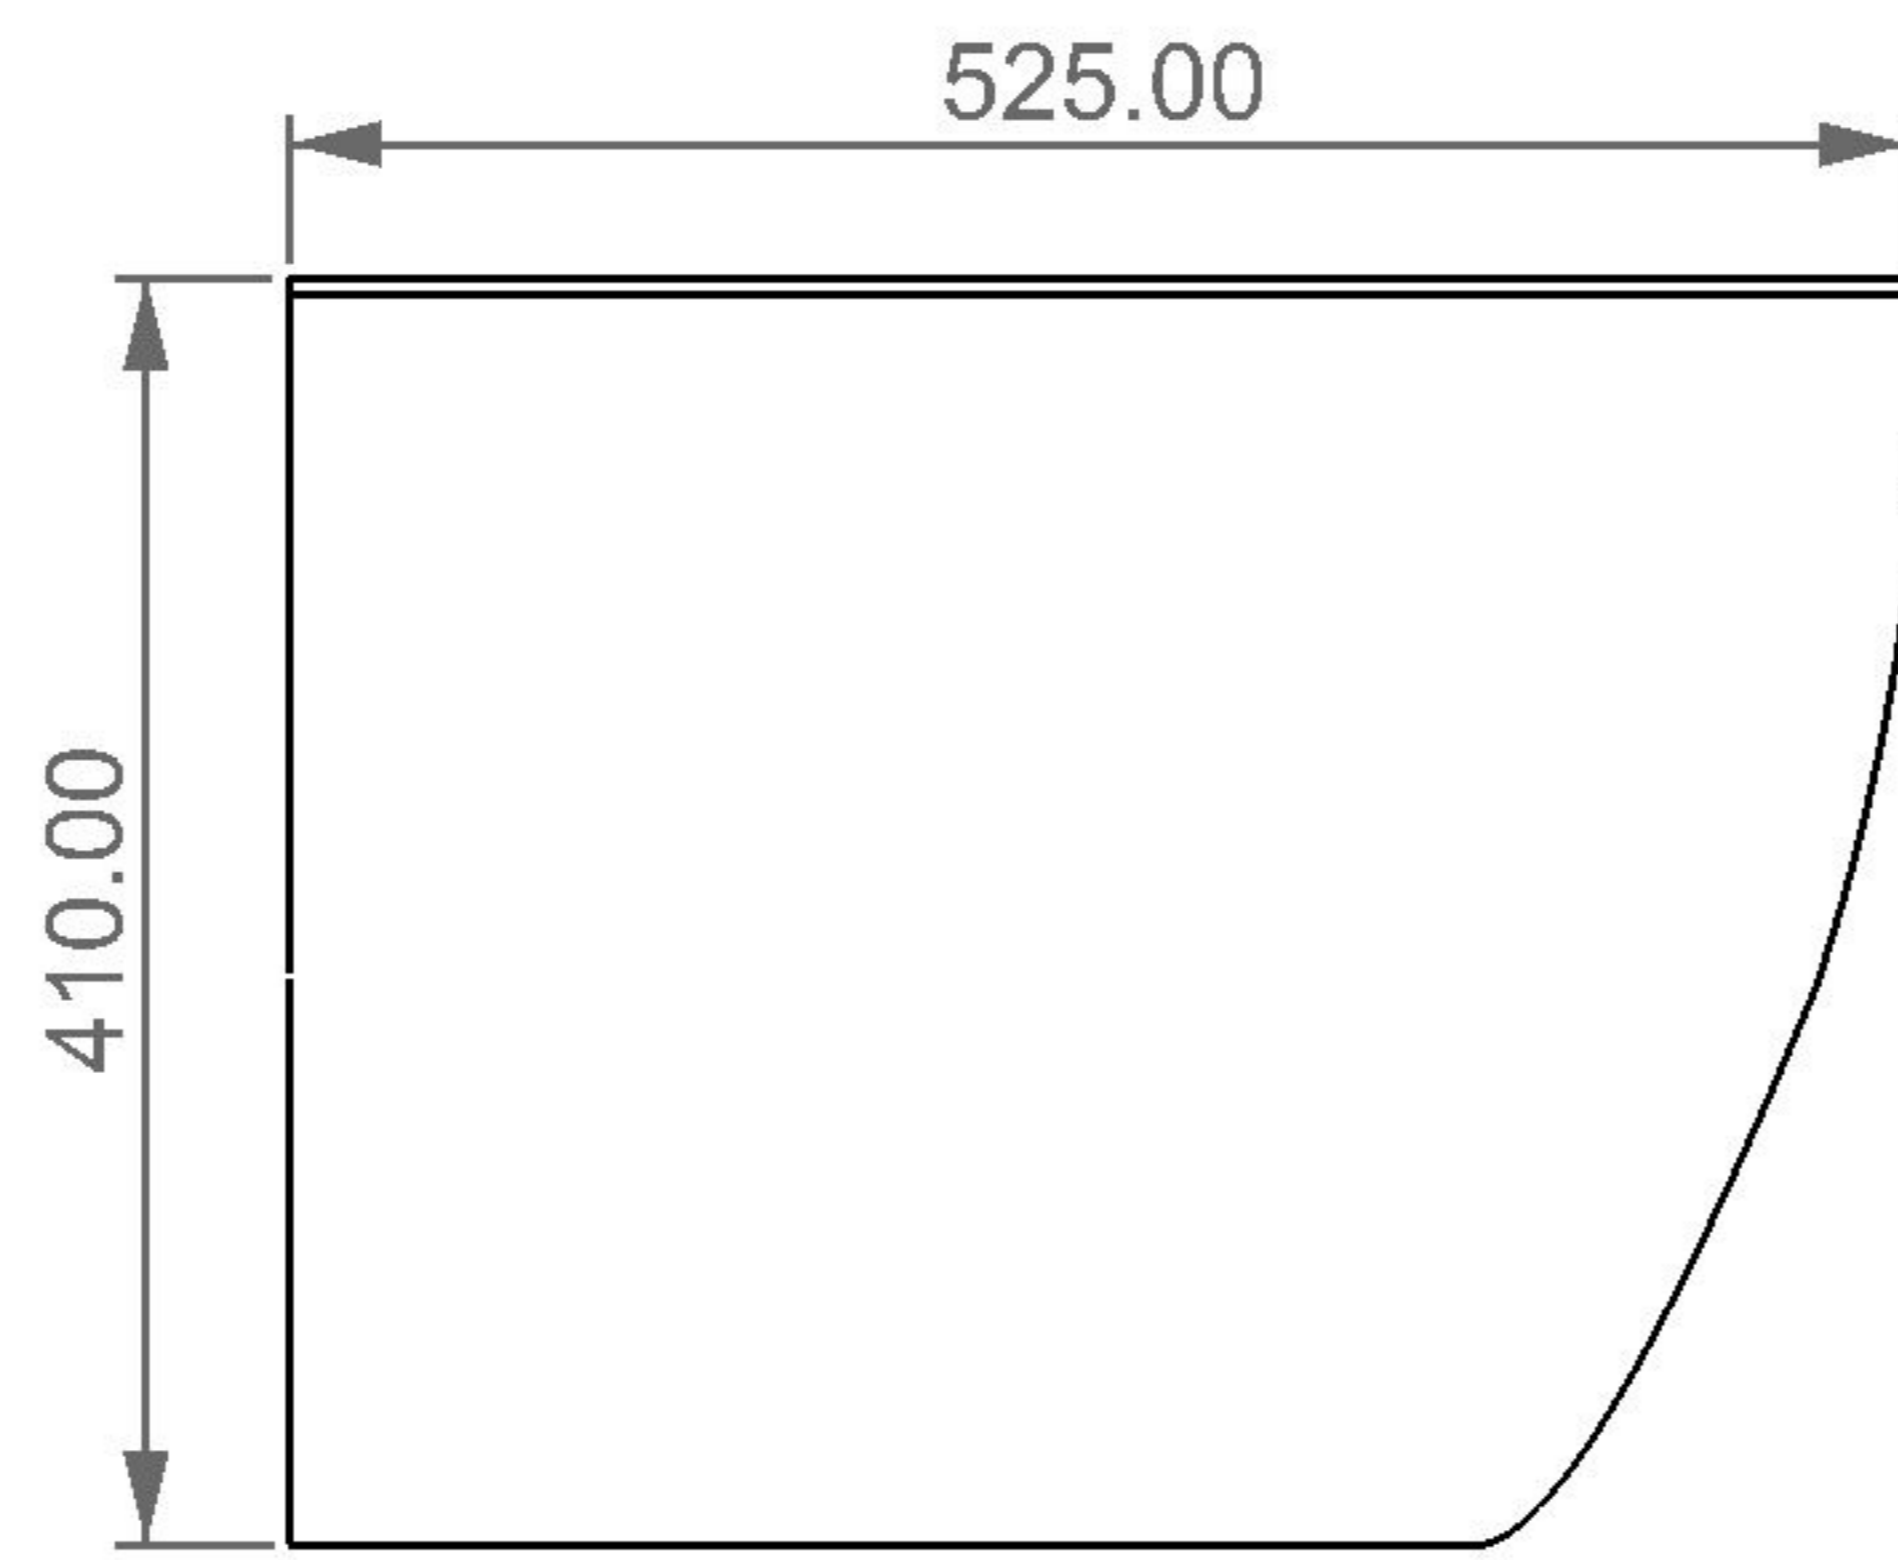

FRONT

LEFT

**GSG**  
CERAMIC DESIGN

bidet terra BRIO  
bidet back to wall BRIO

TOP

REAR

SECTION

<p>Designation</p> <p>bidet terra BRIO bidet back to wall BRIO</p>	<p><b>GSG</b> CERAMIC DESIGN</p>
<p>Scale</p> <p>1:10</p>	<p>This drawing including the respective data may neither be duplicated nor modified nor altered without the consent of GSG Ceramic Design. The use of the data/technical drawings take place at users own risk and under exclusion of any liability of GSG Ceramic Design. The dimensions are not binding; products are subject to changes. Measurement shown may be subjected to small variations or are indicative.</p>
<p>cod. BRBI01</p>	