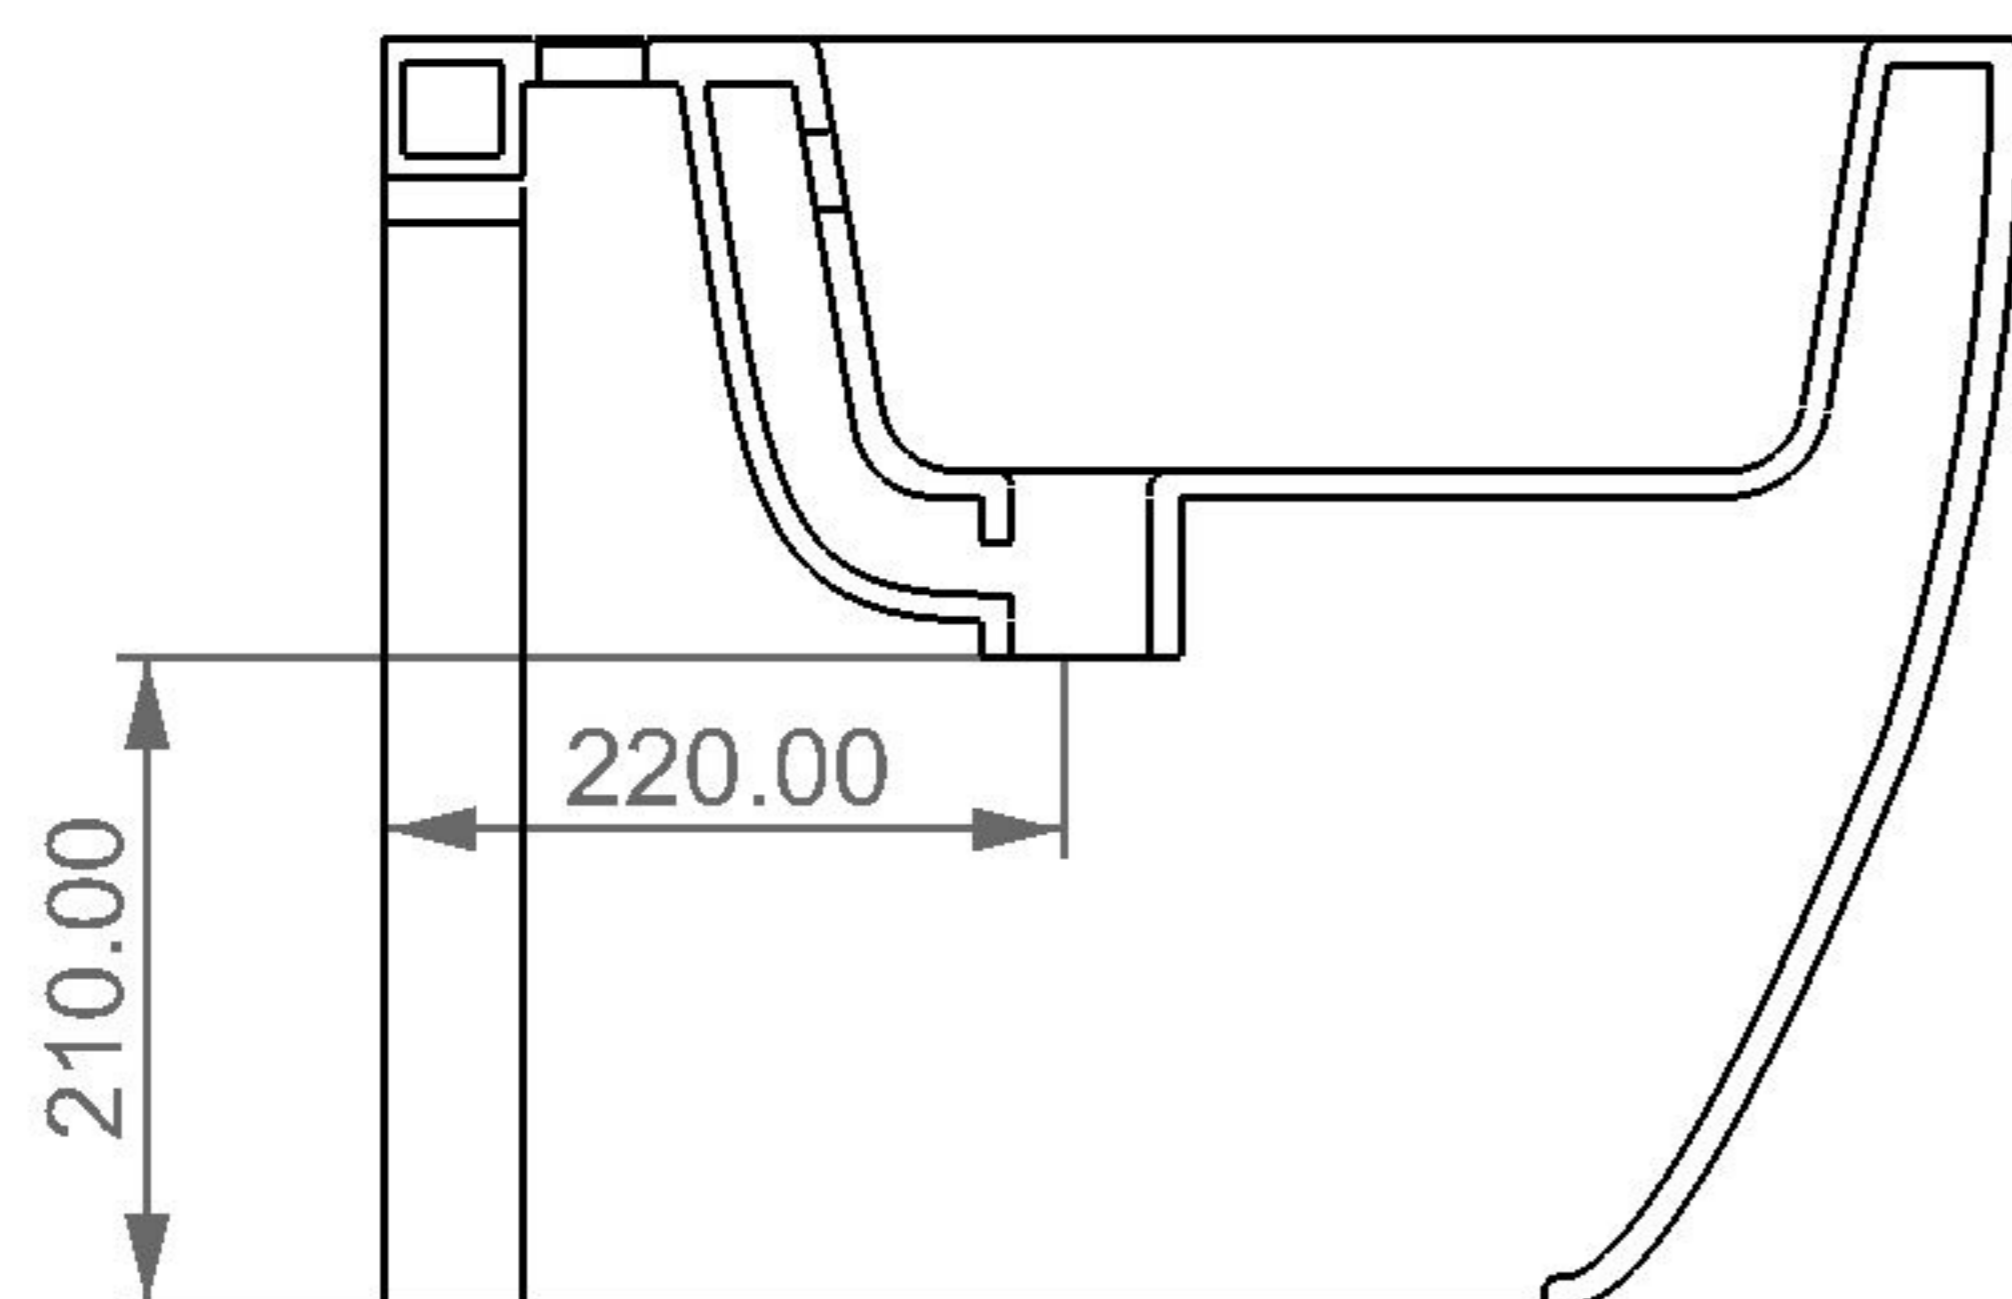

FRONT

LEFT

**GSG**  
CERAMIC DESIGN

bidet terra BRIO  
bidet back to wall BRIO

TOP

REAR

SECTION

<p>Designation</p> <p>bidet terra BRIO bidet back to wall BRIO</p>	<p><b>GSG</b> CERAMIC DESIGN</p>
<p>Scale</p> <p>1:10</p>	<p>This drawing including the respective data may neither be duplicated nor modified nor altered without the consent of GSG Ceramic Design. The use of the data/technical drawings take place at users own risk and under exclusion of any liability of GSG Ceramic Design. The dimensions are not binding; products are subject to changes. Measurement shown may be subjected to small variations or are indicative.</p>
<p>cod. BRBI01</p>	