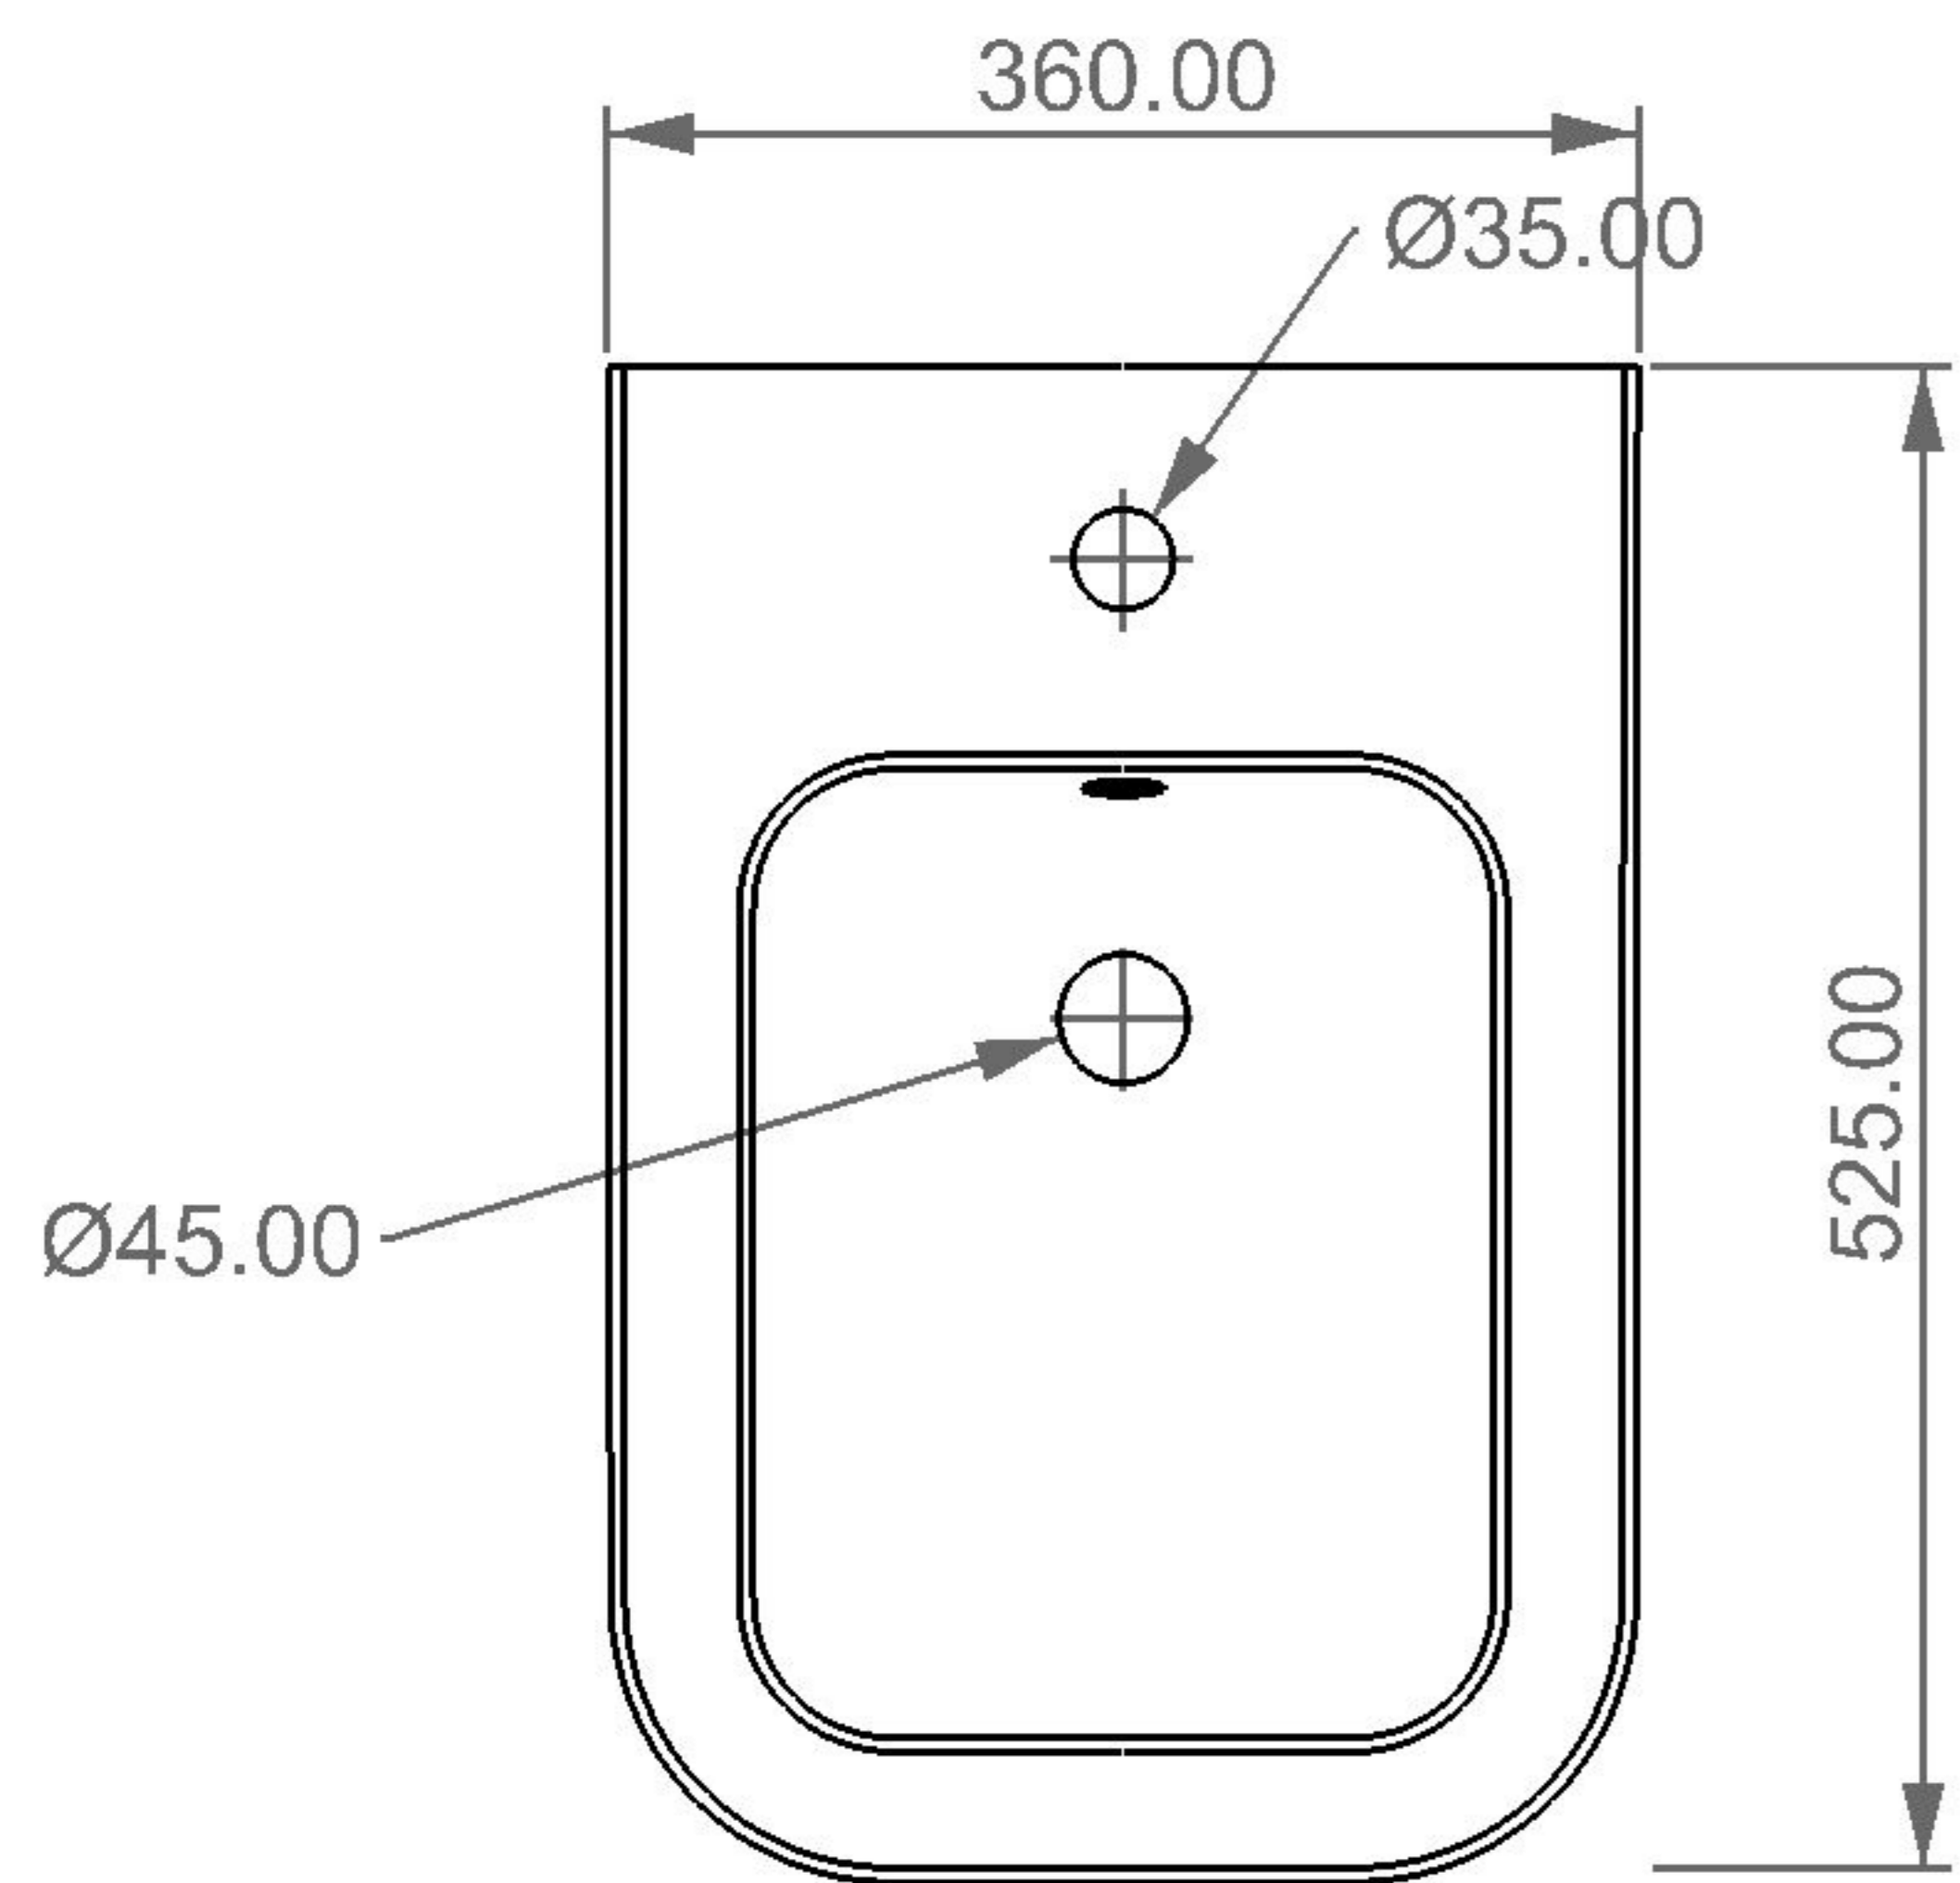

FRONT

LEFT

**GSG**  
CERAMIC DESIGN

bidet terra BRIO  
bidet back to wall BRIO

TOP

REAR

SECTION

<p>Designation</p> <p>bidet terra BRIO bidet back to wall BRIO</p>	<p><b>GSG</b> CERAMIC DESIGN</p>
<p>Scale</p> <p>1:10</p>	<p>This drawing including the respective data may neither be duplicated nor modified nor altered without the consent of GSG Ceramic Design. The use of the data/technical drawings take place at users own risk and under exclusion of any liability of GSG Ceramic Design. The dimensions are not binding; products are subject to changes. Measurement shown may be subjected to small variations or are indicative.</p>
<p>cod. BRBI01</p>	