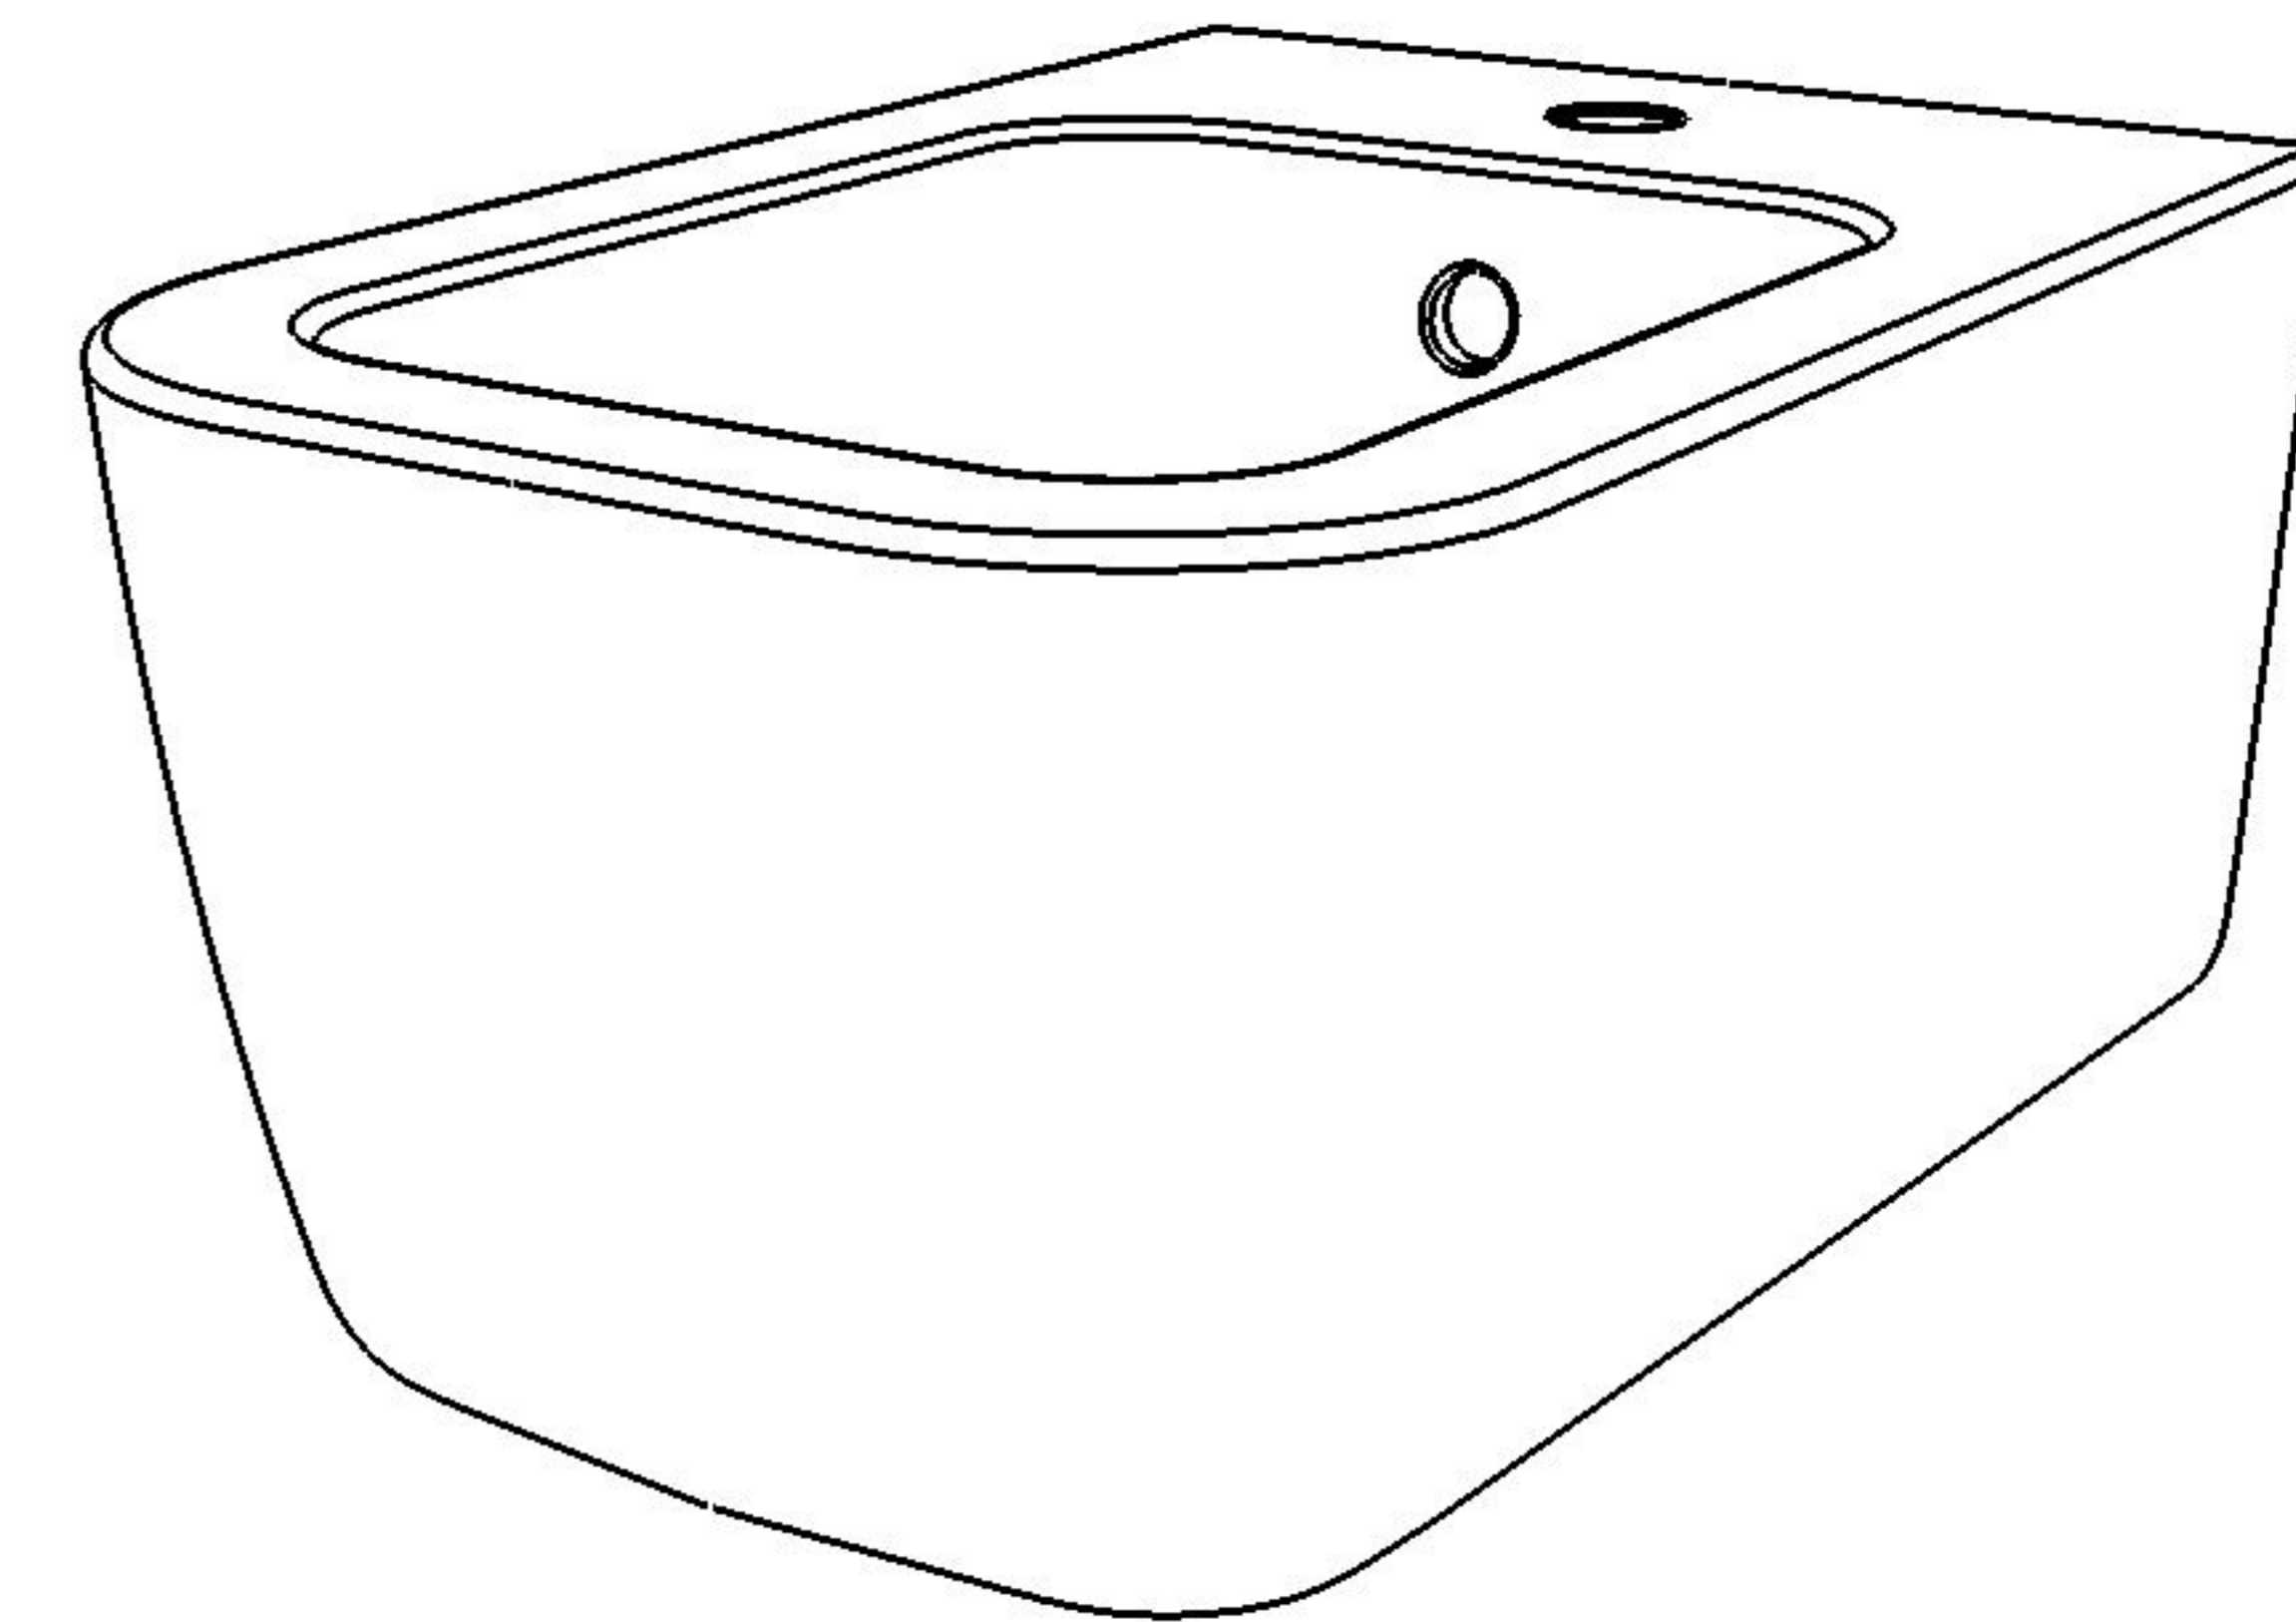

bidet sospeso BRIO
bidet wall hung BRIO

FRONT

LEFT

TOP

REAR

SECTION

Designation bidet sospeso BRIO bidet wall hung BRIO	
Scale 1:10	
cod. BRBISO	<p>This drawing including the respective data may neither be duplicated nor modified nor altered without the consent of GSG Ceramic Design. The use of the data/technical drawings take place at users own risk and under exclusion of any liability of GSG Ceramic Design. The dimensions are not binding; products are subject to changes. Measurement shown may be subjected to small variations or are indicative.</p>