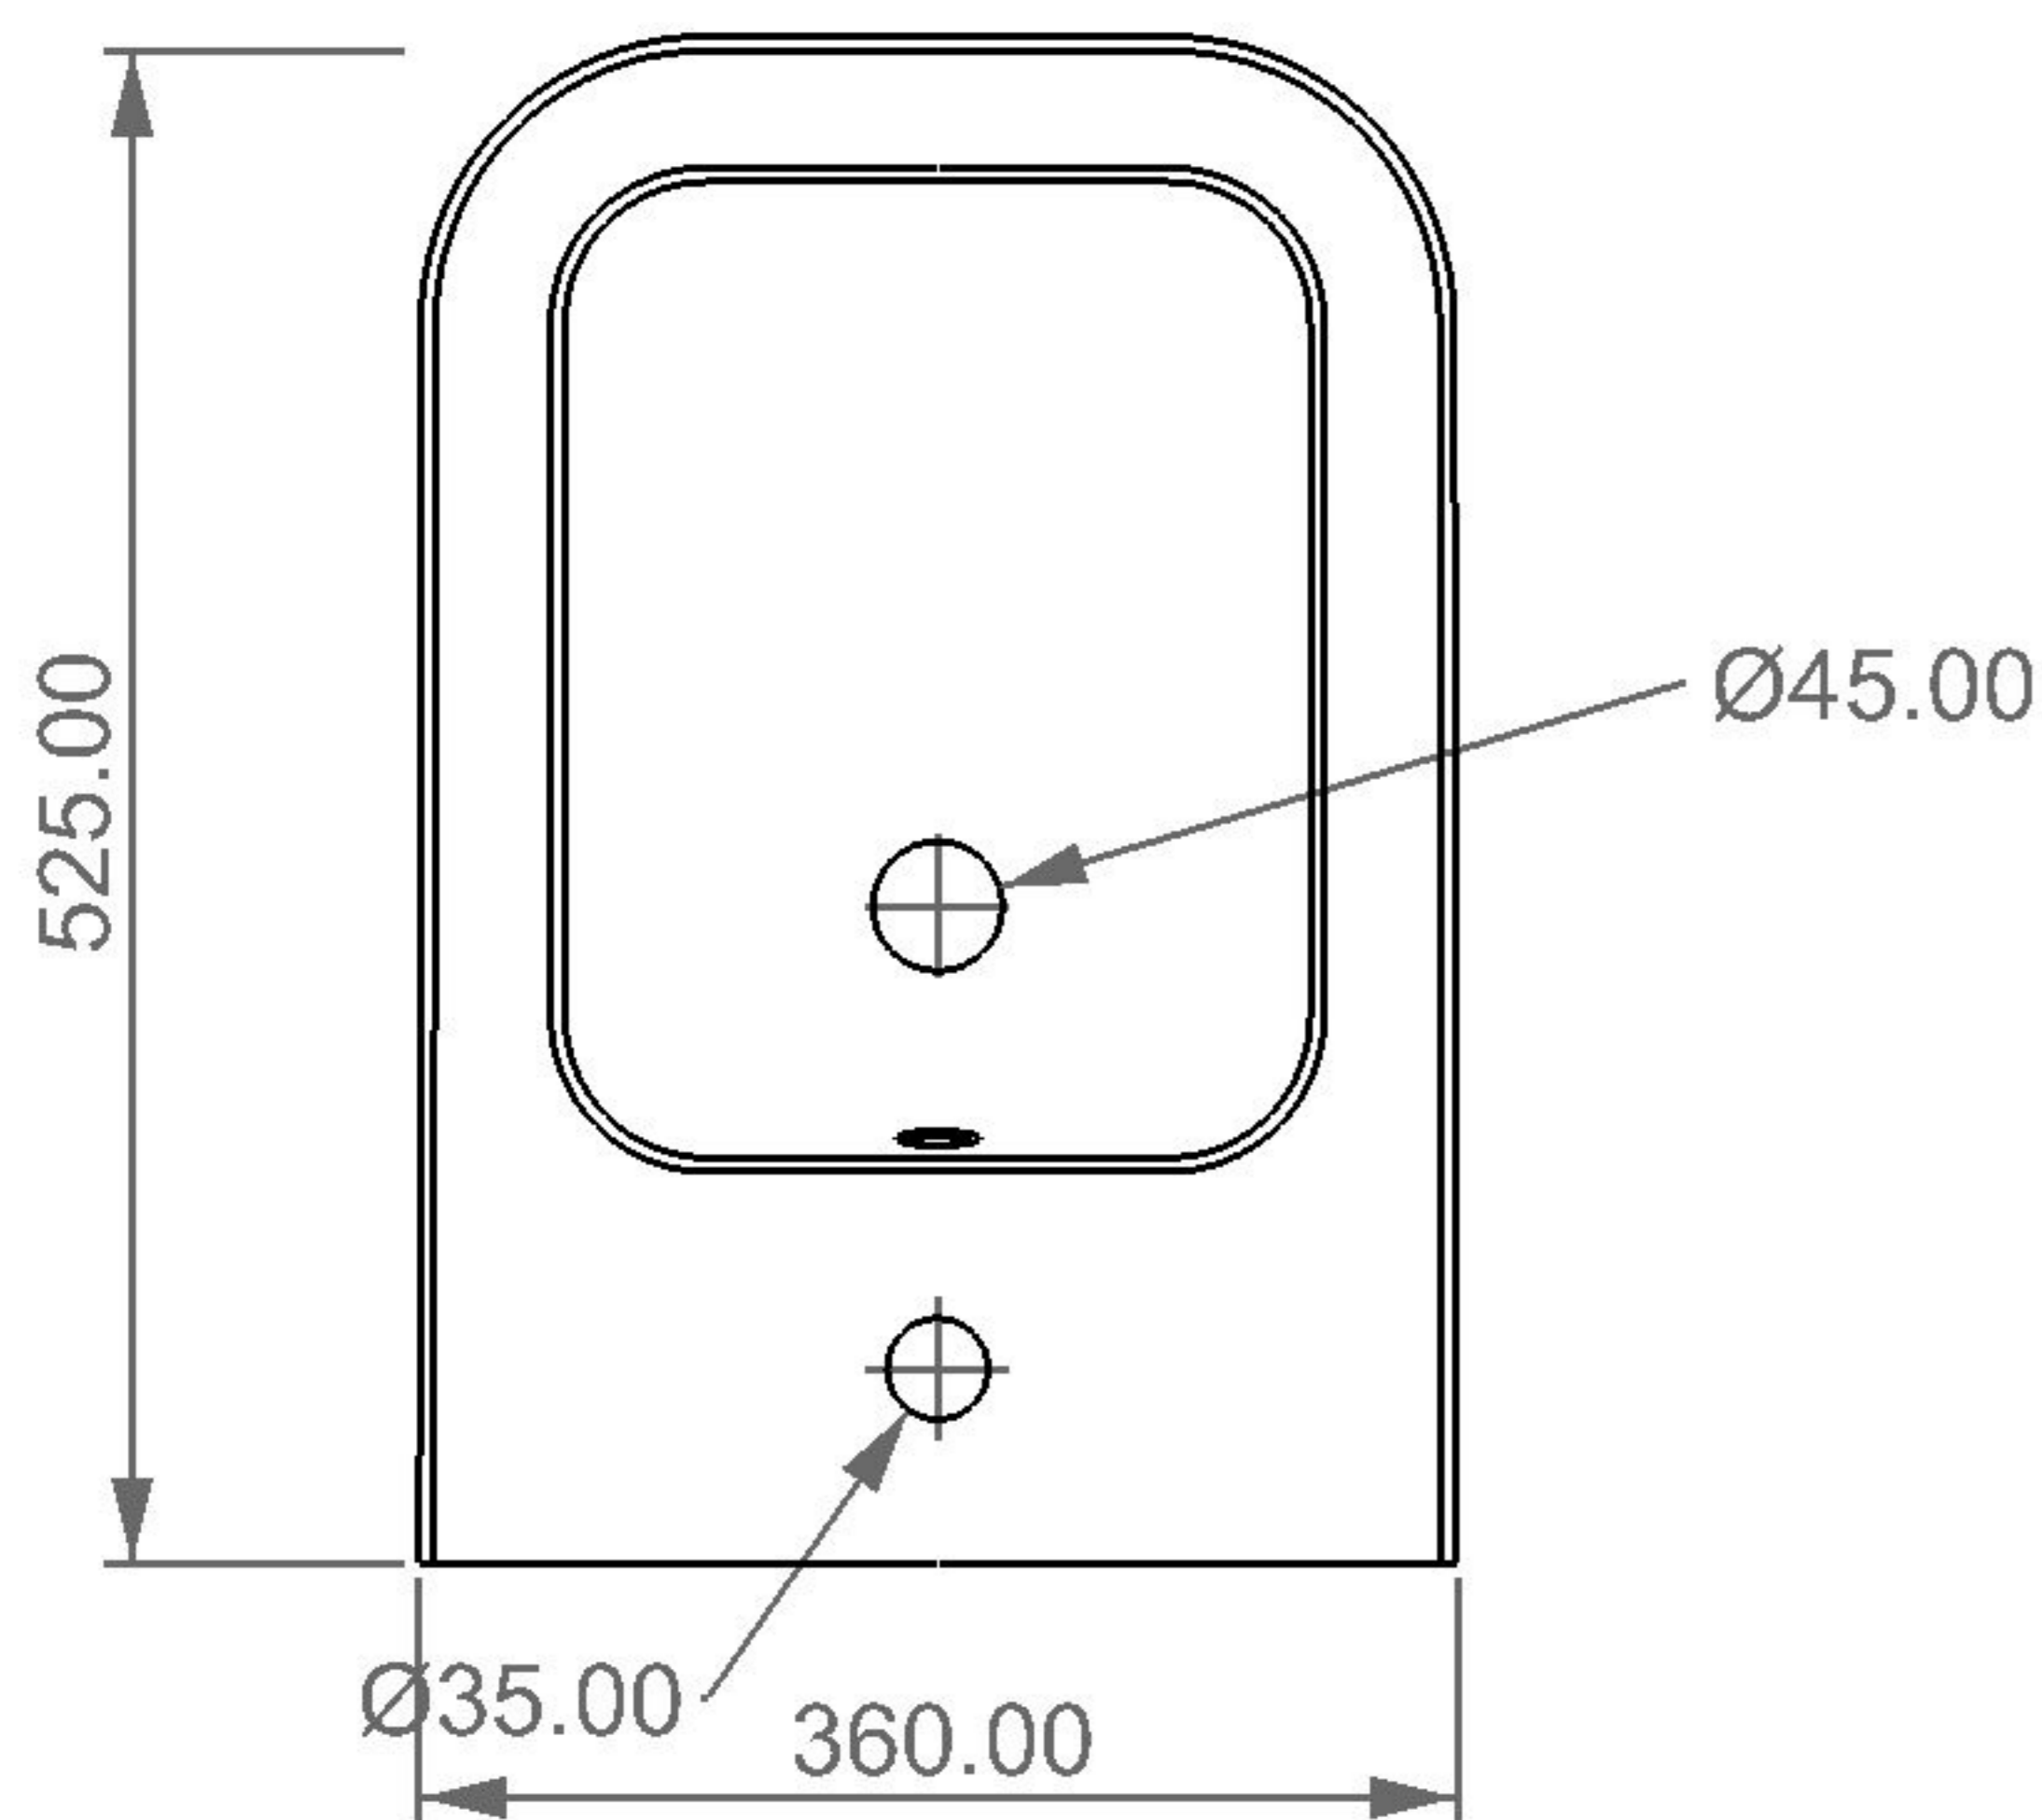

bidet sospeso BRIO
bidet wall hung BRIO

FRONT

LEFT

TOP

REAR

SECTION

Designation bidet sospeso BRIO bidet wall hung BRIO	
Scale 1:10	
cod. BRBISO	<p>This drawing including the respective data may neither be duplicated nor modified nor altered without the consent of GSG Ceramic Design. The use of the data/technical drawings take place at users own risk and under exclusion of any liability of GSG Ceramic Design. The dimensions are not binding; products are subject to changes. Measurement shown may be subjected to small variations or are indicative.</p>