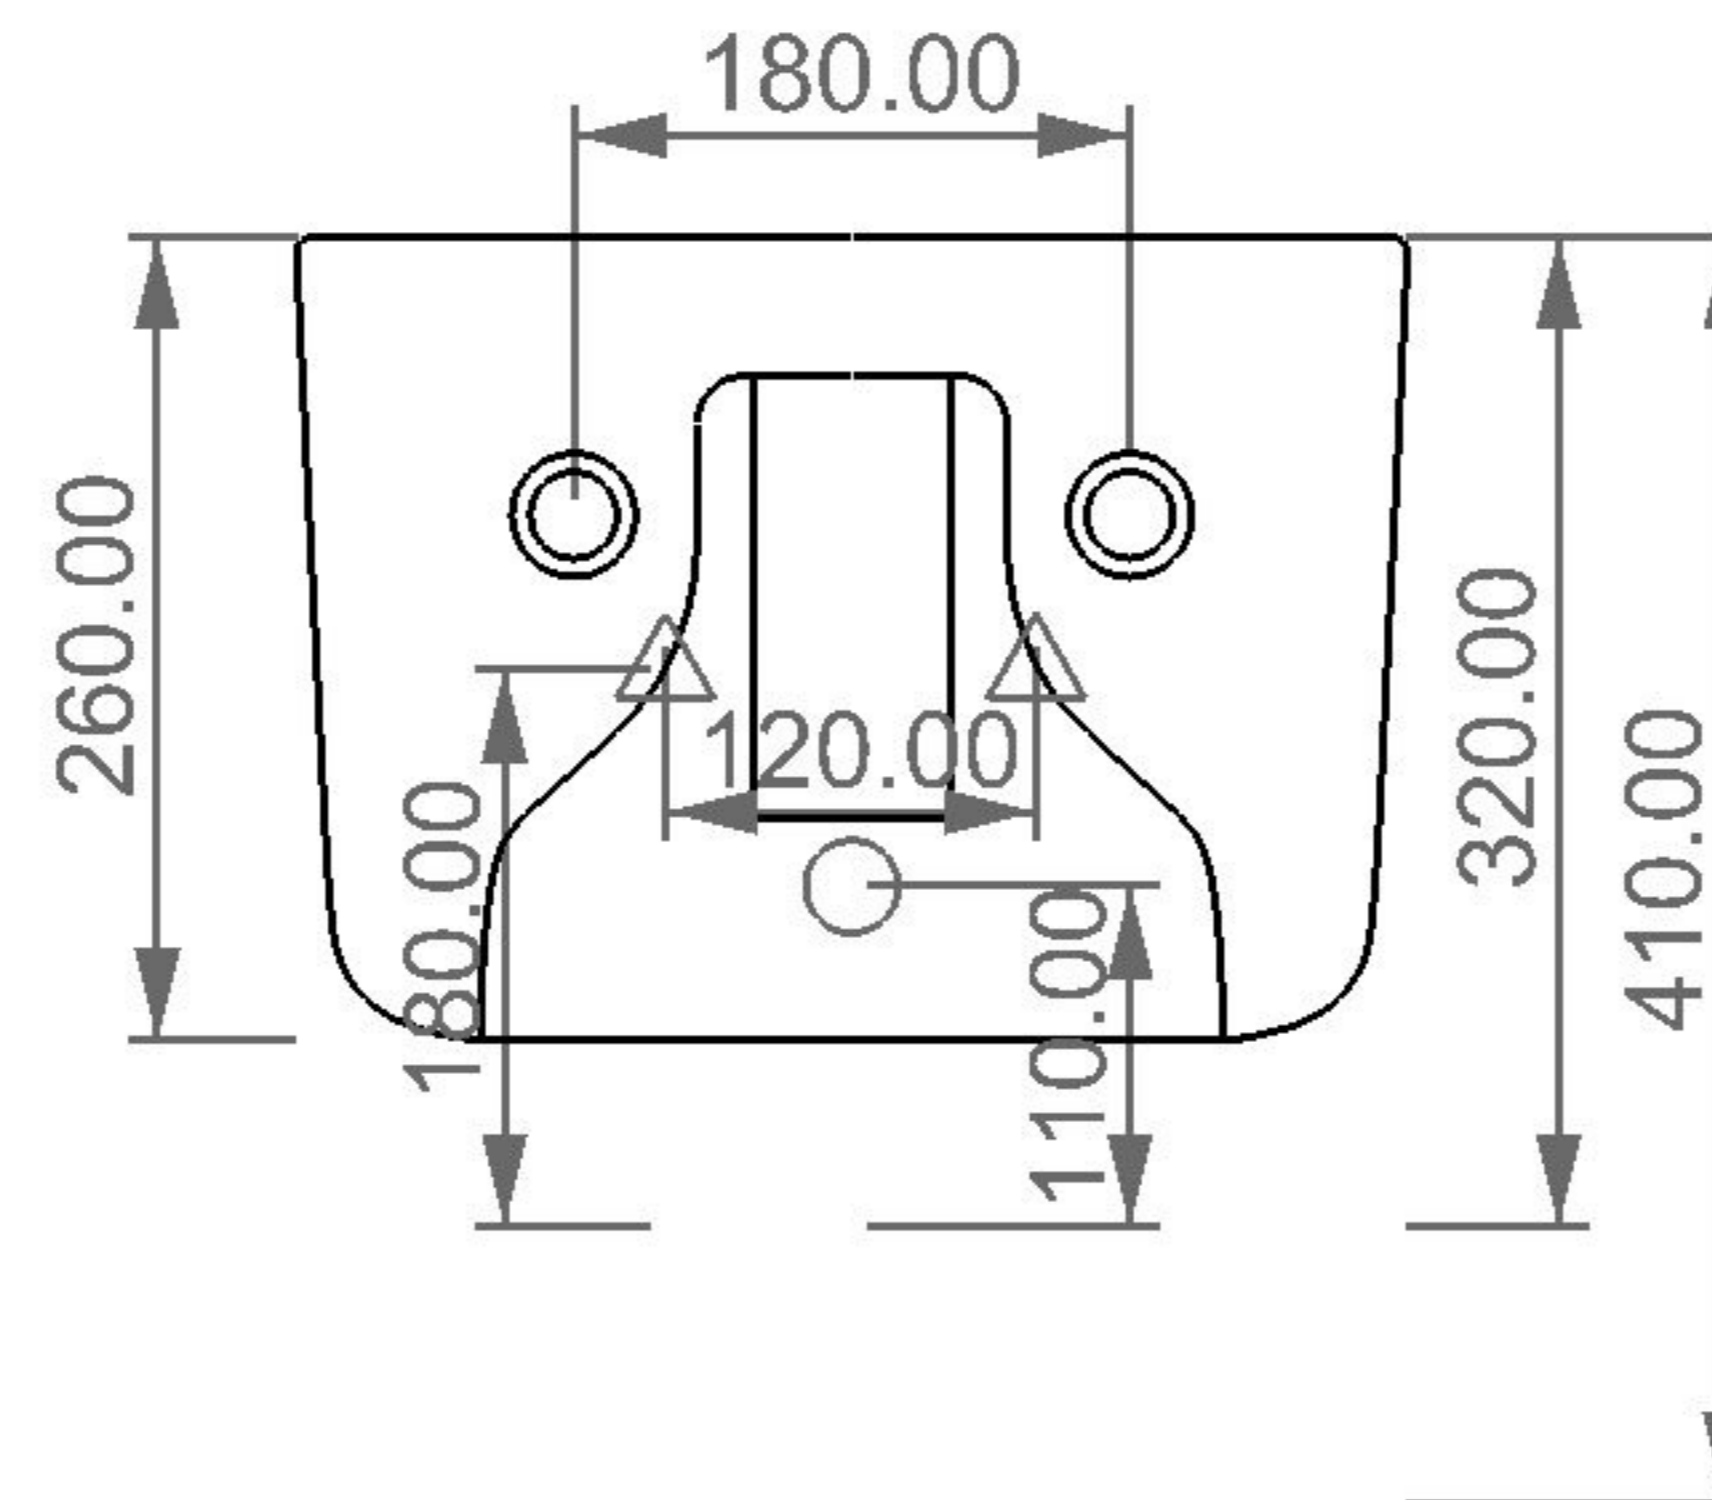

bidet sospeso BRIO
bidet wall hung BRIO

FRONT

LEFT

TOP

REAR

SECTION

Designation bidet sospeso BRIO bidet wall hung BRIO	
Scale 1:10	
cod. BRBISO	<p>This drawing including the respective data may neither be duplicated nor modified nor altered without the consent of GSG Ceramic Design. The use of the data/technical drawings take place at users own risk and under exclusion of any liability of GSG Ceramic Design. The dimensions are not binding; products are subject to changes. Measurement shown may be subjected to small variations or are indicative.</p>