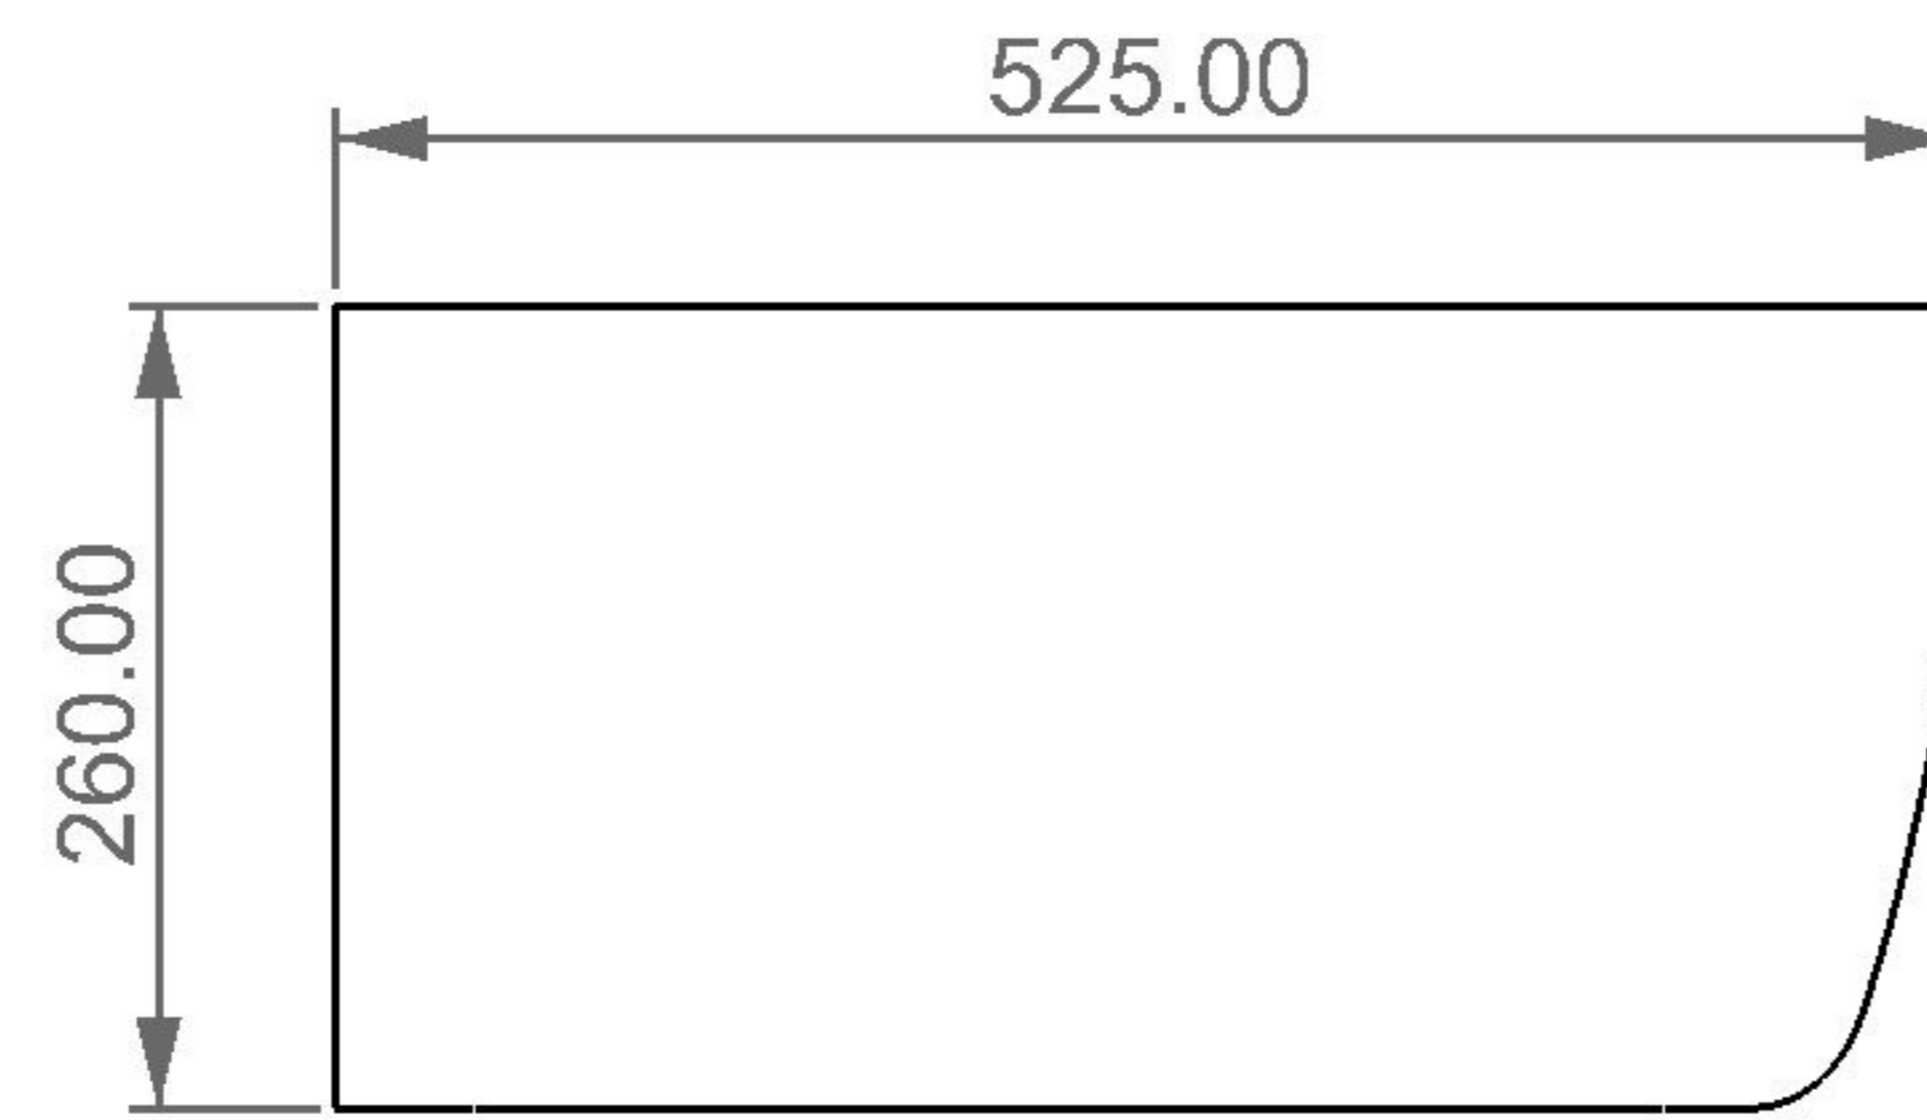

bidet sospeso BRIO
bidet wall hung BRIO

FRONT

LEFT

TOP

REAR

SECTION

Designation bidet sospeso BRIO bidet wall hung BRIO	
Scale 1:10	
cod. BRBISO	<p>This drawing including the respective data may neither be duplicated nor modified nor altered without the consent of GSG Ceramic Design. The use of the data/technical drawings take place at users own risk and under exclusion of any liability of GSG Ceramic Design. The dimensions are not binding; products are subject to changes. Measurement shown may be subjected to small variations or are indicative.</p>