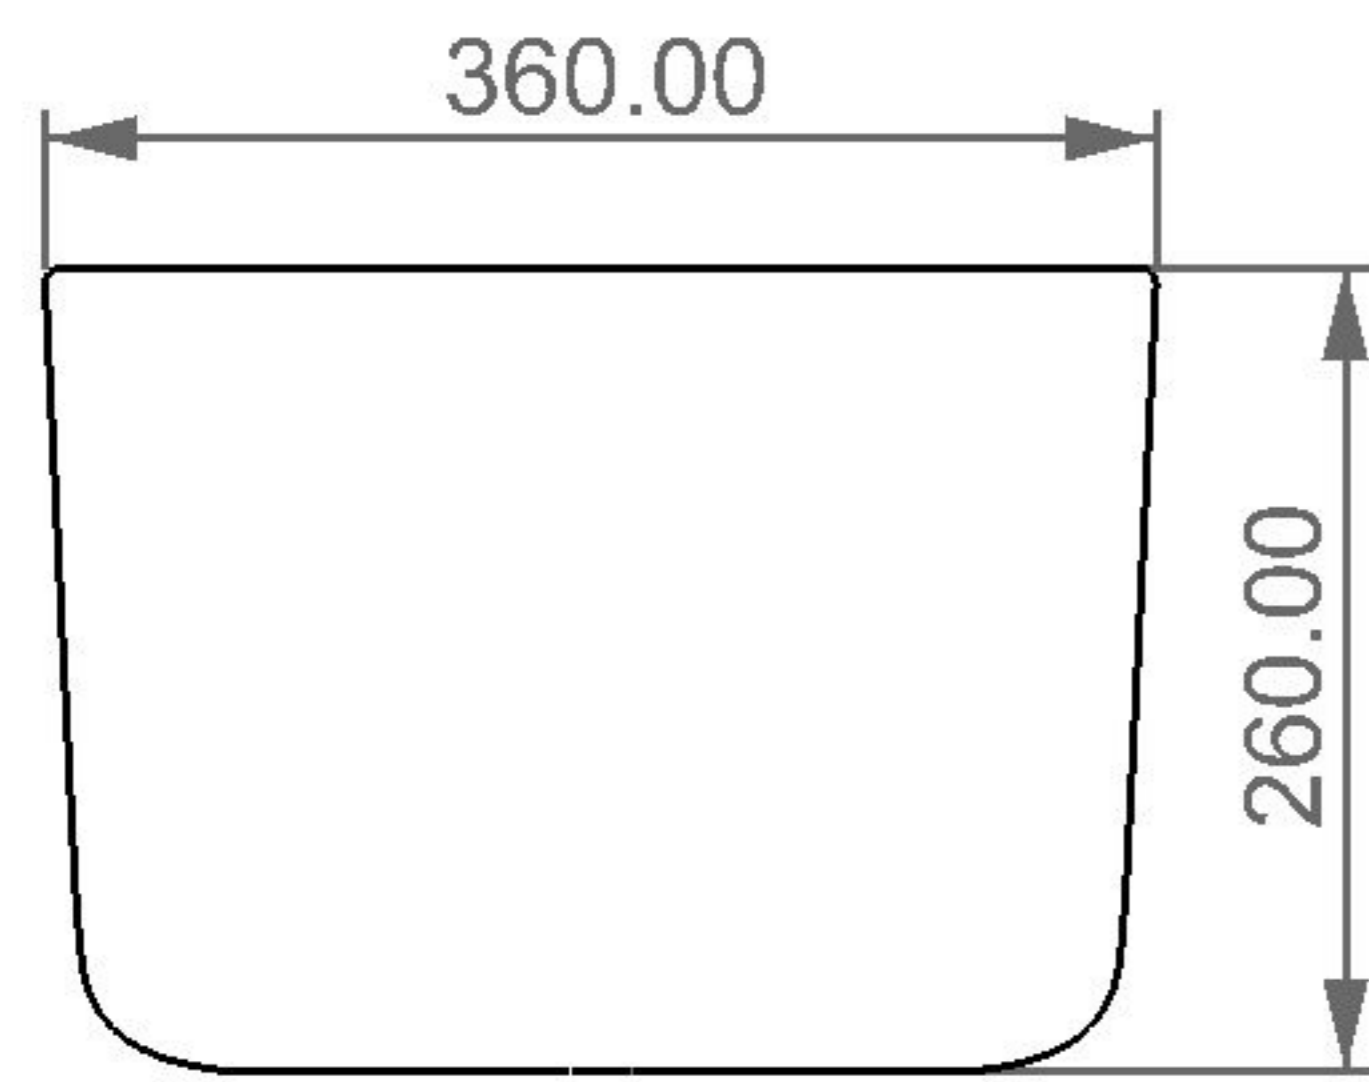

bidet sospeso BRIO
bidet wall hung BRIO

FRONT

LEFT

TOP

REAR

SECTION

Designation bidet sospeso BRIO bidet wall hung BRIO	
Scale 1:10	
cod. BRBISO	<p>This drawing including the respective data may neither be duplicated nor modified nor altered without the consent of GSG Ceramic Design. The use of the data/technical drawings take place at users own risk and under exclusion of any liability of GSG Ceramic Design. The dimensions are not binding; products are subject to changes. Measurement shown may be subjected to small variations or are indicative.</p>