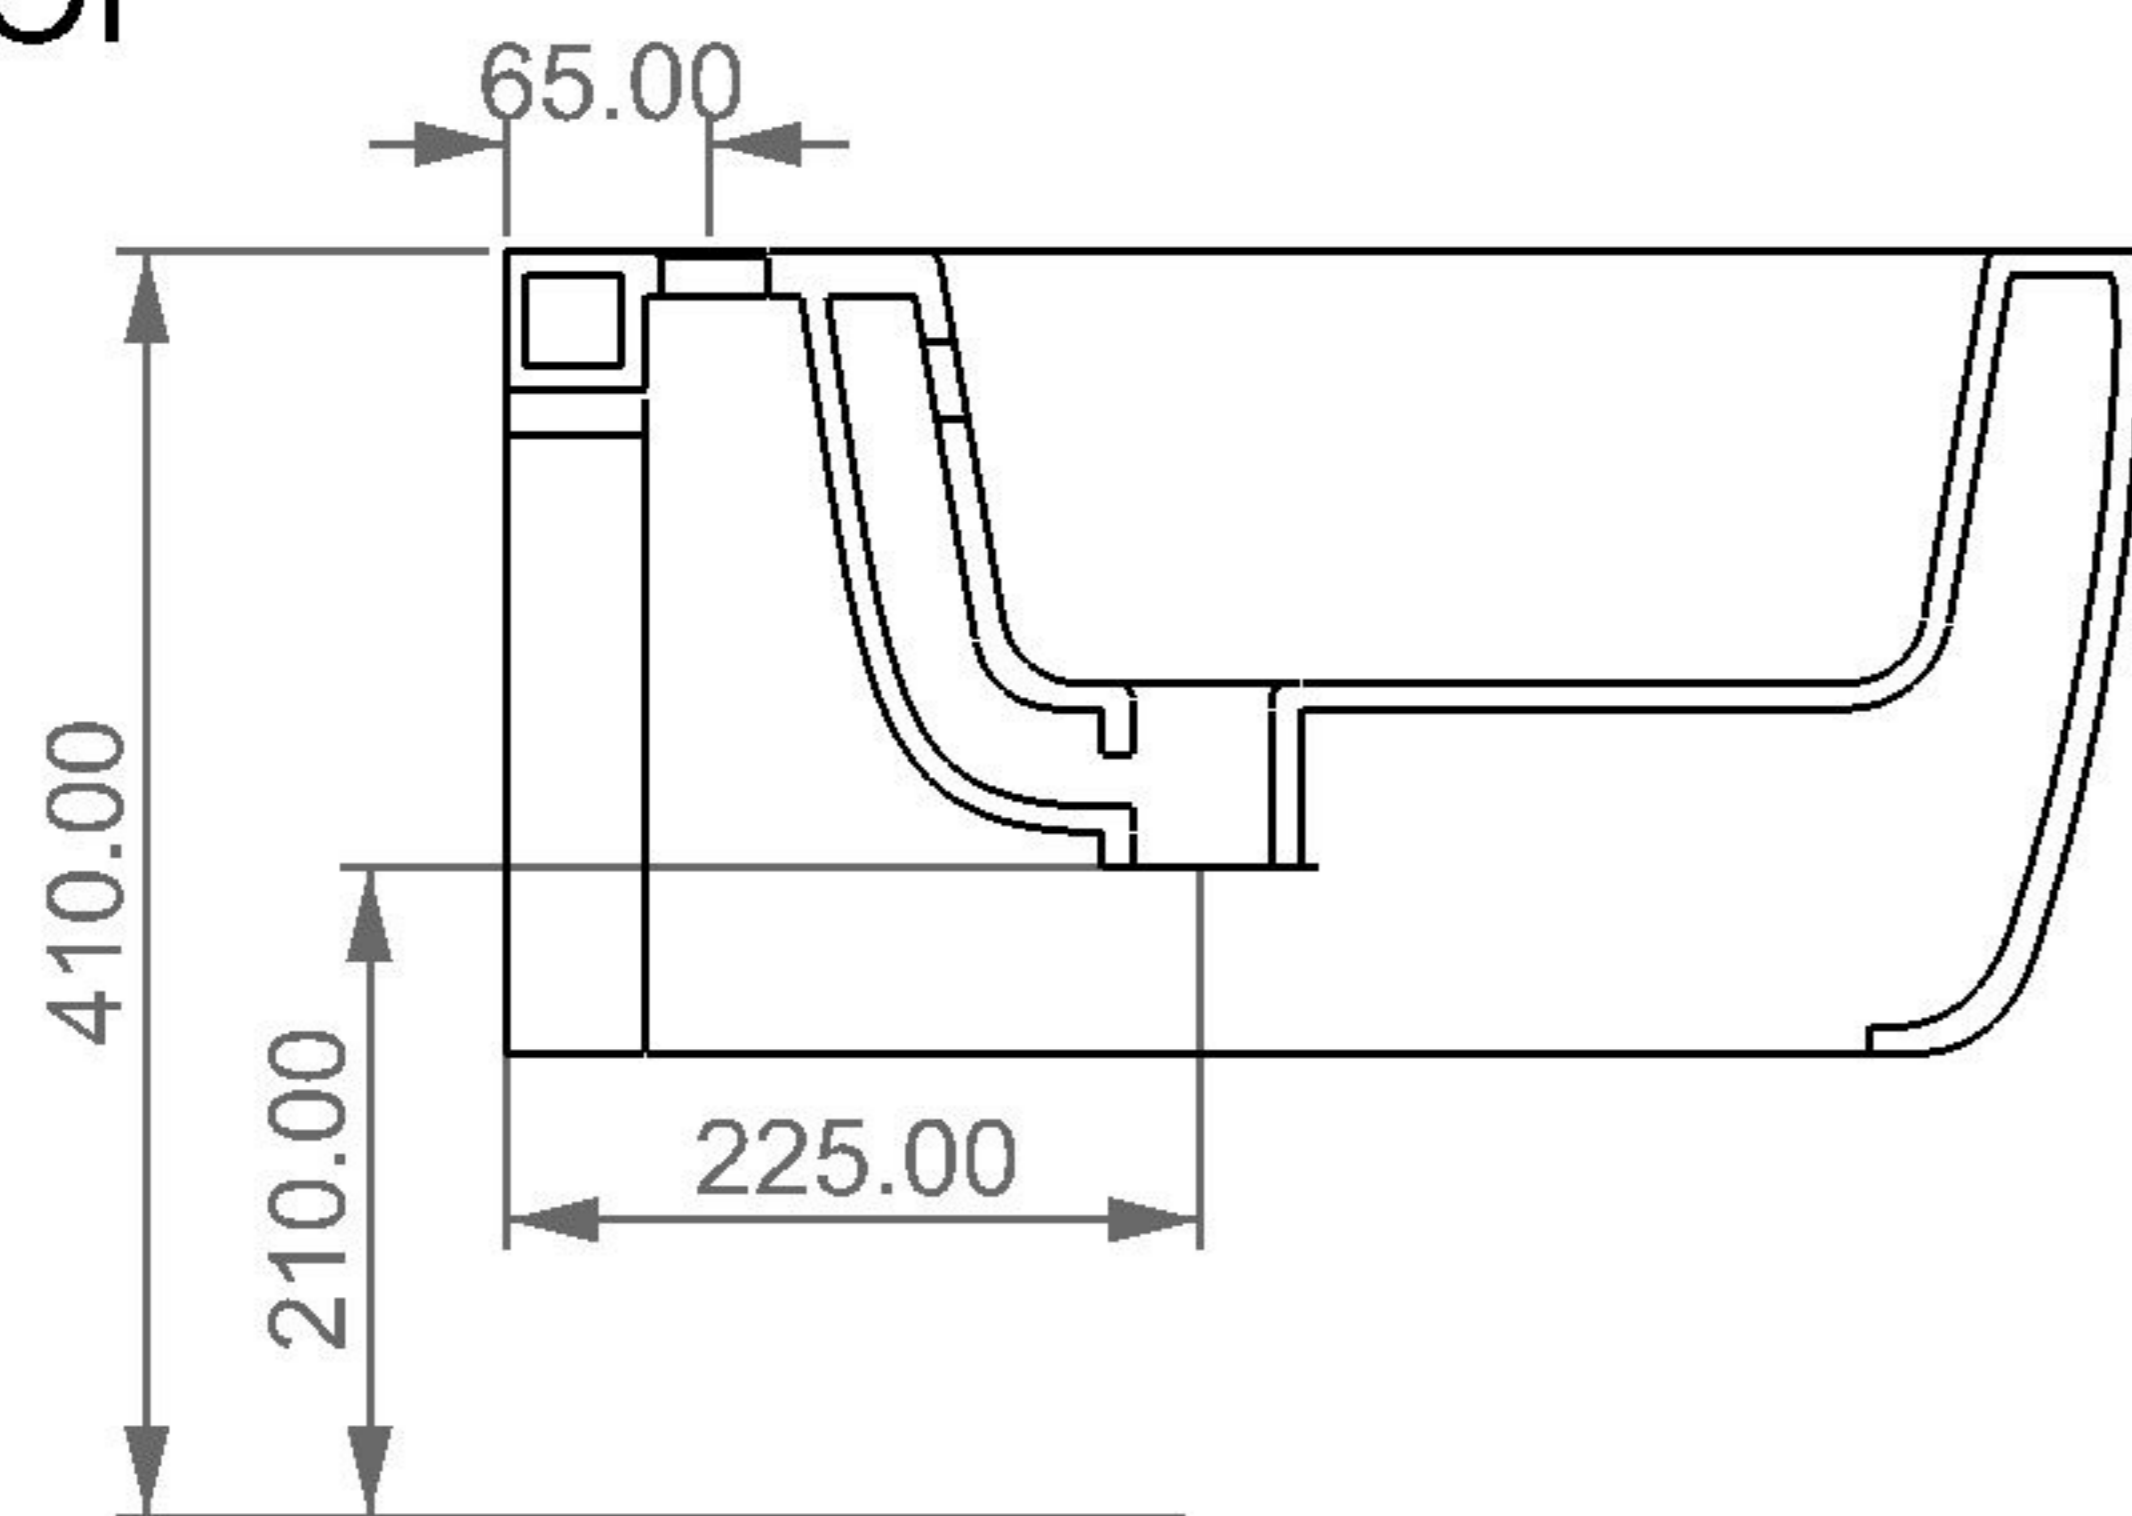

bidet sospeso BRIO
bidet wall hung BRIO

FRONT

LEFT

TOP

REAR

SECTION

Designation bidet sospeso BRIO bidet wall hung BRIO	
Scale 1:10	
cod. BRBISO	<p>This drawing including the respective data may neither be duplicated nor modified nor altered without the consent of GSG Ceramic Design. The use of the data/technical drawings take place at users own risk and under exclusion of any liability of GSG Ceramic Design. The dimensions are not binding; products are subject to changes. Measurement shown may be subjected to small variations or are indicative.</p>